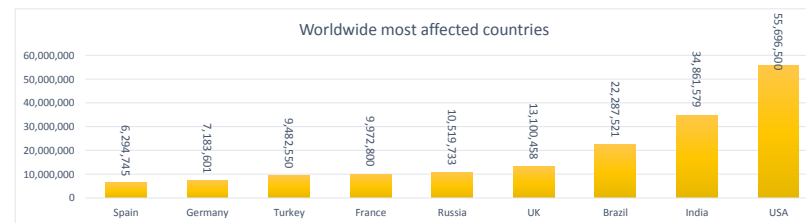

LEB | Covid - 19 Daily Situation Report
01-Jan-22

Total Cumulative confirmed cases	731,288	incl. 12027 Arrivals since 21.02.2020
New confirmed cases in the last 24 hours	3,358	incl. 25 Arrivals
Number of PCR Tests done in the last 24 hours	NA	
Positivity Rate	NA	
Cumulative death cases	9,136	
Number of death cases in the last 24 hours	17	
Death Rate	1.2%	
Hospitalized Cases	647	incl. 326 in ICU
Recovered Cases	NA	

Vaccine Updates

Cumulative Vaccinations (1st Dose)	2,388,560
Cumulative Vaccinations (2nd Dose)	1,955,659
Cumulative Vaccinations (3rd Dose)	298,834
Vaccinations given in the last 24 hours (1st Dose)	2,217
Vaccinations given in the last 24 hours (2nd Dose)	1,511
Vaccinations given in the last 24 hours (3rd Dose)	420

Covid-19 Worldwide Situation update	
Cumulative confirmed cases	289,116,951
Total death cases	5,455,963
Death Rate	2.5%
Recovered cases	253,997,341
Critical cases	88,699

References:
MoPH
Worldometers
FT Vaccine tracker