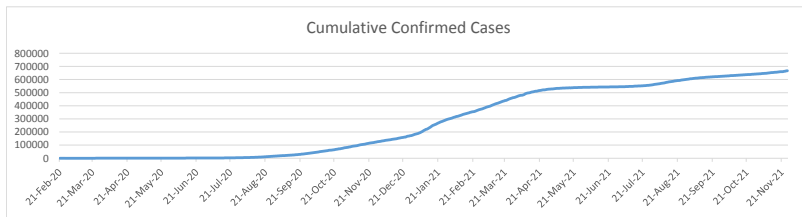

LEB | Covid - 19 Daily Situation Report
01-Jan-22

Total Cumulative confirmed cases	731,288	incl. 12027 Arrivals since 21.02.2020
New confirmed cases in the last 24 hours	3,358	incl. 25 Arrivals
Number of PCR Tests done in the last 24 hours	NA	
Positivity Rate	NA	
Cumulative death cases	9,136	
Number of death cases in the last 24 hours	17	
Death Rate	1.2%	
Hospitalized Cases	647	incl. 326 in ICU
Recovered Cases	NA	

Vaccine Updates

Cumulative Vaccinations (1st Dose)	2,388,560
Cumulative Vaccinations (2nd Dose)	1,955,659
Cumulative Vaccinations (3rd Dose)	298,834
Vaccinations given in the last 24 hours (1st Dose)	2,217
Vaccinations given in the last 24 hours (2nd Dose)	1,511
Vaccinations given in the last 24 hours (3rd Dose)	420

Covid-19 Worldwide Situation update	
Cumulative confirmed cases	289,116,951
Total death cases	5,455,963
Death Rate	2.5%
Recovered cases	253,997,341
Critical cases	88,699

References:
MoPH
Worldometers
FT Vaccine tracker