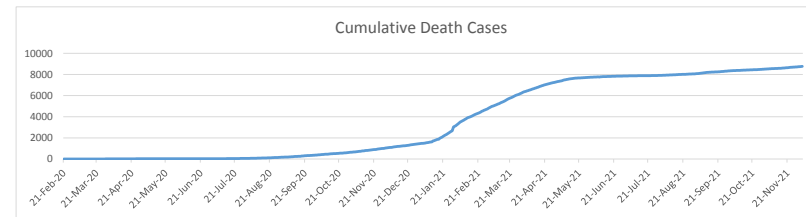

LEB | Covid - 19 Daily Situation Report
01-Jan-22

Total Cumulative confirmed cases	731,288	incl. 12027 Arrivals since 21.02.2020
New confirmed cases in the last 24 hours	3,358	incl. 25 Arrivals
Number of PCR Tests done in the last 24 hours	NA	
Positivity Rate	NA	
Cumulative death cases	9,136	
Number of death cases in the last 24 hours	17	
Death Rate	1.2%	
Hospitalized Cases	647	incl. 326 in ICU
Recovered Cases	NA	

Vaccine Updates

Cumulative Vaccinations (1st Dose)	2,388,560
Cumulative Vaccinations (2nd Dose)	1,955,659
Cumulative Vaccinations (3rd Dose)	298,834
Vaccinations given in the last 24 hours (1st Dose)	2,217
Vaccinations given in the last 24 hours (2nd Dose)	1,511
Vaccinations given in the last 24 hours (3rd Dose)	420

Covid-19 Worldwide Situation update	
Cumulative confirmed cases	289,116,951
Total death cases	5,455,963
Death Rate	2.5%
Recovered cases	253,997,341
Critical cases	88,699

References:
MoPH
Worldometers
FT Vaccine tracker