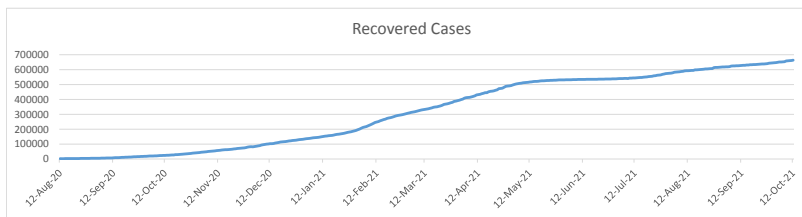

LEB | Covid - 19 Daily Situation Report
01-Jan-22

Total Cumulative confirmed cases	731,288	incl. 12027 Arrivals since 21.02.2020
New confirmed cases in the last 24 hours	3,358	incl. 25 Arrivals
Number of PCR Tests done in the last 24 hours	NA	
Positivity Rate	NA	
Cumulative death cases	9,136	
Number of death cases in the last 24 hours	17	
Death Rate	1.2%	
Hospitalized Cases	647	incl. 326 in ICU
Recovered Cases	NA	

Vaccine Updates

Cumulative Vaccinations (1st Dose)	2,388,560
Cumulative Vaccinations (2nd Dose)	1,955,659
Cumulative Vaccinations (3rd Dose)	298,834
Vaccinations given in the last 24 hours (1st Dose)	2,217
Vaccinations given in the last 24 hours (2nd Dose)	1,511
Vaccinations given in the last 24 hours (3rd Dose)	420

Covid-19 Worldwide Situation update	
Cumulative confirmed cases	289,116,951
Total death cases	5,455,963
Death Rate	2.5%
Recovered cases	253,997,341
Critical cases	88,699

References:
MoPH
Worldometers
FT Vaccine tracker