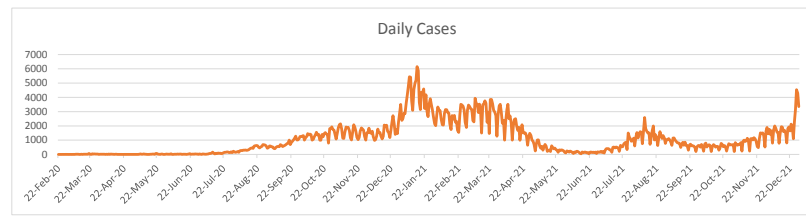

LEB | Covid - 19 Daily Situation Report
01-Jan-22

Total Cumulative confirmed cases	731,288	incl. 12027 Arrivals since 21.02.2020
New confirmed cases in the last 24 hours	3,358	incl. 25 Arrivals
Number of PCR Tests done in the last 24 hours	NA	
Positivity Rate	NA	
Cumulative death cases	9,136	
Number of death cases in the last 24 hours	17	
Death Rate	1.2%	
Hospitalized Cases	647	incl. 326 in ICU
Recovered Cases	NA	

Vaccine Updates

Cumulative Vaccinations (1st Dose)	2,388,560
Cumulative Vaccinations (2nd Dose)	1,955,659
Cumulative Vaccinations (3rd Dose)	298,834
Vaccinations given in the last 24 hours (1st Dose)	2,217
Vaccinations given in the last 24 hours (2nd Dose)	1,511
Vaccinations given in the last 24 hours (3rd Dose)	420

Covid-19 Worldwide Situation update	
Cumulative confirmed cases	289,116,951
Total death cases	5,455,963
Death Rate	2.5%
Recovered cases	253,997,341
Critical cases	88,699

References:
MoPH
Worldometers
FT Vaccine tracker