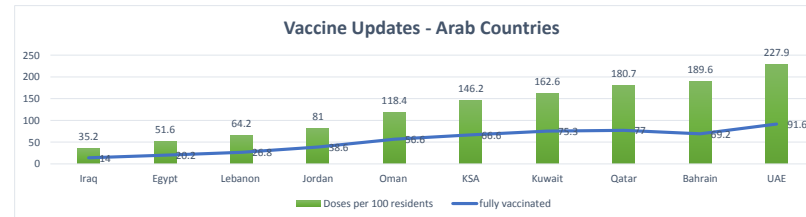

LEB | Covid - 19 Daily Situation Report
01-Jan-22

Total Cumulative confirmed cases	731,288	incl. 12027 Arrivals since 21.02.2020
New confirmed cases in the last 24 hours	3,358	incl. 25 Arrivals
Number of PCR Tests done in the last 24 hours	NA	
Positivity Rate	NA	
Cumulative death cases	9,136	
Number of death cases in the last 24 hours	17	
Death Rate	1.2%	
Hospitalized Cases	647	incl. 326 in ICU
Recovered Cases	NA	

Vaccine Updates

Cumulative Vaccinations (1st Dose)	2,388,560
Cumulative Vaccinations (2nd Dose)	1,955,659
Cumulative Vaccinations (3rd Dose)	298,834
Vaccinations given in the last 24 hours (1st Dose)	2,217
Vaccinations given in the last 24 hours (2nd Dose)	1,511
Vaccinations given in the last 24 hours (3rd Dose)	420