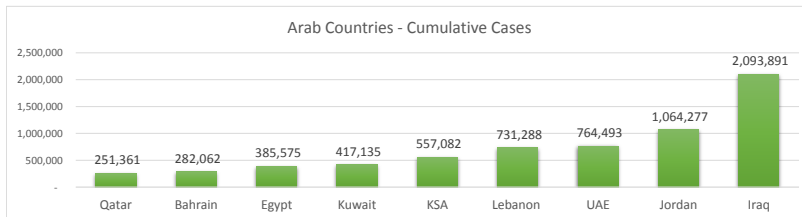

LEB | Covid - 19 Daily Situation Report
01-Jan-22

Total Cumulative confirmed cases	731,288	incl. 12027 Arrivals since 21.02.2020
New confirmed cases in the last 24 hours	3,358	incl. 25 Arrivals
Number of PCR Tests done in the last 24 hours	NA	
Positivity Rate	NA	
Cumulative death cases	9,136	
Number of death cases in the last 24 hours	17	
Death Rate	1.2%	
Hospitalized Cases	647	incl. 326 in ICU
Recovered Cases	NA	

Vaccine Updates

Cumulative Vaccinations (1st Dose)	2,388,560
Cumulative Vaccinations (2nd Dose)	1,955,659
Cumulative Vaccinations (3rd Dose)	298,834
Vaccinations given in the last 24 hours (1st Dose)	2,217
Vaccinations given in the last 24 hours (2nd Dose)	1,511
Vaccinations given in the last 24 hours (3rd Dose)	420