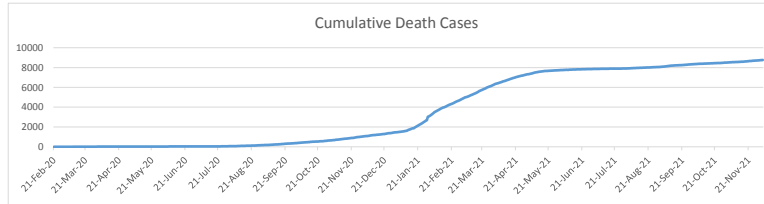

**LEB | Covid - 19 Daily Situation Report**  
01-Mar-22

<b>Total Cumulative confirmed cases</b>	1,070,696	incl. 21796 Arrivals since 21.02.2020
<b>New confirmed cases in the last 24 hours</b>	1,986	incl. 63 Arrivals
<b>Number of PCR Tests done in the last 24 hours</b>	18,173	
<b>Positivity Rate</b>	10.9%	
<b>Cumulative death cases</b>	10,104	
<b>Number of death cases in the last 24 hours</b>	13	
<b>Death Rate</b>	0.9%	
<b>Hopitalized Cases</b>	462	incl. 238 in ICU
<b>Recovered Cases</b>	904,825	

**Vaccine Updates**

<b>Cumulative Vaccinations (1st Dose)</b>	2,643,924
<b>Cumulative Vaccinations (2nd Dose)</b>	2,290,495
<b>Cumulative Vaccinations (3rd Dose)</b>	529,671
<b>Vaccinations given in the last 24 hours (1st Dose)</b>	2,261
<b>Vaccinations given in the last 24 hours (2nd Dose)</b>	4,239
<b>Vaccinations given in the last 24 hours (3rd Dose)</b>	4,496

<b>Covid-19 Worldwide Situation update</b>	
Cumulative confirmed cases	437,849,160
Total death cases	5,978,670
Death Rate	2.5%
Recovered cases	369,580,951
Critical cases	74,623

References:  
MoPH  
Worldometers  
FT Vaccine tracker