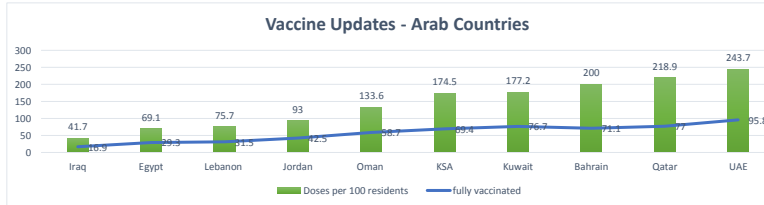

**LEB | Covid - 19 Daily Situation Report**  
01-Mar-22

<b>Total Cumulative confirmed cases</b>	1,070,696	incl. 21796 Arrivals since 21.02.2020
<b>New confirmed cases in the last 24 hours</b>	1,986	incl. 63 Arrivals
<b>Number of PCR Tests done in the last 24 hours</b>	18,173	
<b>Positivity Rate</b>	10.9%	
<b>Cumulative death cases</b>	10,104	
<b>Number of death cases in the last 24 hours</b>	13	
<b>Death Rate</b>	0.9%	
<b>Hopitalized Cases</b>	462	incl. 238 in ICU
<b>Recovered Cases</b>	904,825	

**Vaccine Updates**

<b>Cumulative Vaccinations (1st Dose)</b>	2,643,924
<b>Cumulative Vaccinations (2nd Dose)</b>	2,290,495
<b>Cumulative Vaccinations (3rd Dose)</b>	529,671
<b>Vaccinations given in the last 24 hours (1st Dose)</b>	2,261
<b>Vaccinations given in the last 24 hours (2nd Dose)</b>	4,239
<b>Vaccinations given in the last 24 hours (3rd Dose)</b>	4,496