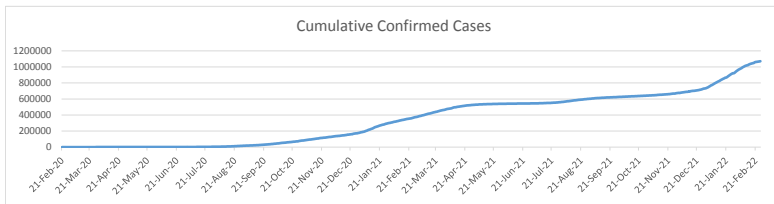

**LEB | Covid - 19 Daily Situation Report**  
01-Mar-22

<b>Total Cumulative confirmed cases</b>	1,070,696	incl. 21796 Arrivals since 21.02.2020
<b>New confirmed cases in the last 24 hours</b>	1,986	incl. 63 Arrivals
<b>Number of PCR Tests done in the last 24 hours</b>	18,173	
<b>Positivity Rate</b>	10.9%	
<b>Cumulative death cases</b>	10,104	
<b>Number of death cases in the last 24 hours</b>	13	
<b>Death Rate</b>	0.9%	
<b>Hopitalized Cases</b>	462	incl. 238 in ICU
<b>Recovered Cases</b>	904,825	

**Vaccine Updates**

<b>Cumulative Vaccinations (1st Dose)</b>	2,643,924
<b>Cumulative Vaccinations (2nd Dose)</b>	2,290,495
<b>Cumulative Vaccinations (3rd Dose)</b>	529,671
<b>Vaccinations given in the last 24 hours (1st Dose)</b>	2,261
<b>Vaccinations given in the last 24 hours (2nd Dose)</b>	4,239
<b>Vaccinations given in the last 24 hours (3rd Dose)</b>	4,496

<b>Covid-19 Worldwide Situation update</b>	
Cumulative confirmed cases	437,849,160
Total death cases	5,978,670
Death Rate	2.5%
Recovered cases	369,580,951
Critical cases	74,623

References:  
MoPH  
Worldometers  
FT Vaccine tracker