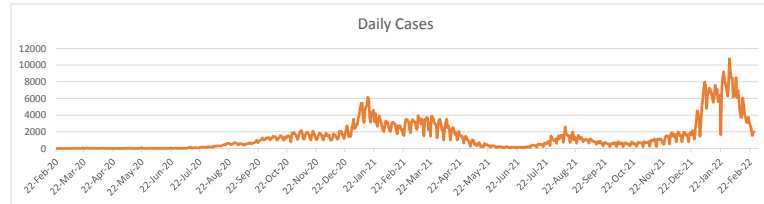

**LEB | Covid - 19 Daily Situation Report**  
01-Mar-22

<b>Total Cumulative confirmed cases</b>	1,070,696	incl. 21796 Arrivals since 21.02.2020
<b>New confirmed cases in the last 24 hours</b>	1,986	incl. 63 Arrivals
<b>Number of PCR Tests done in the last 24 hours</b>	18,173	
<b>Positivity Rate</b>	10.9%	
<b>Cumulative death cases</b>	10,104	
<b>Number of death cases in the last 24 hours</b>	13	
<b>Death Rate</b>	0.9%	
<b>Hopitalized Cases</b>	462	incl. 238 in ICU
<b>Recovered Cases</b>	904,825	

**Vaccine Updates**

<b>Cumulative Vaccinations (1st Dose)</b>	2,643,924
<b>Cumulative Vaccinations (2nd Dose)</b>	2,290,495
<b>Cumulative Vaccinations (3rd Dose)</b>	529,671
<b>Vaccinations given in the last 24 hours (1st Dose)</b>	2,261
<b>Vaccinations given in the last 24 hours (2nd Dose)</b>	4,239
<b>Vaccinations given in the last 24 hours (3rd Dose)</b>	4,496

<b>Covid-19 Worldwide Situation update</b>	
Cumulative confirmed cases	437,849,160
Total death cases	5,978,670
Death Rate	2.5%
Recovered cases	369,580,951
Critical cases	74,623

References:  
MoPH  
Worldometers  
FT Vaccine tracker