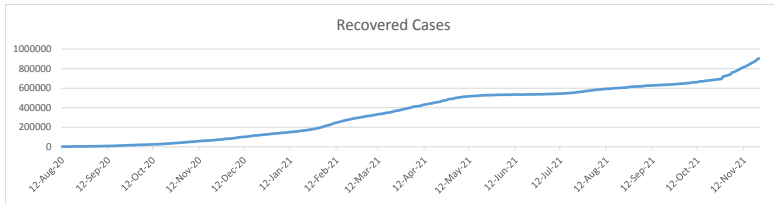

**LEB | Covid - 19 Daily Situation Report**  
01-Mar-22

<b>Total Cumulative confirmed cases</b>	1,070,696	incl. 21796 Arrivals since 21.02.2020
<b>New confirmed cases in the last 24 hours</b>	1,986	incl. 63 Arrivals
<b>Number of PCR Tests done in the last 24 hours</b>	18,173	
<b>Positivity Rate</b>	10.9%	
<b>Cumulative death cases</b>	10,104	
<b>Number of death cases in the last 24 hours</b>	13	
<b>Death Rate</b>	0.9%	
<b>Hopitalized Cases</b>	462	incl. 238 in ICU
<b>Recovered Cases</b>	904,825	

**Vaccine Updates**

<b>Cumulative Vaccinations (1st Dose)</b>	2,643,924
<b>Cumulative Vaccinations (2nd Dose)</b>	2,290,495
<b>Cumulative Vaccinations (3rd Dose)</b>	529,671
<b>Vaccinations given in the last 24 hours (1st Dose)</b>	2,261
<b>Vaccinations given in the last 24 hours (2nd Dose)</b>	4,239
<b>Vaccinations given in the last 24 hours (3rd Dose)</b>	4,496

<b>Covid-19 Worldwide Situation update</b>	
Cumulative confirmed cases	437,849,160
Total death cases	5,978,670
Death Rate	2.5%
Recovered cases	369,580,951
Critical cases	74,623

References:  
MoPH  
Worldometers  
FT Vaccine tracker