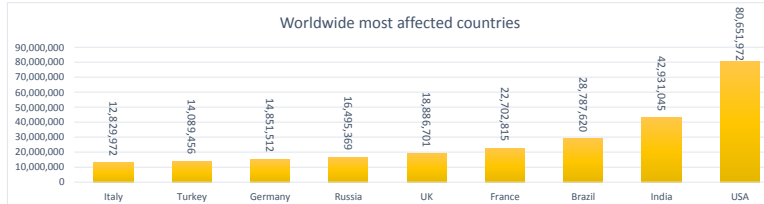

References:
MoPH
Worldometers
FT Vaccine tracker