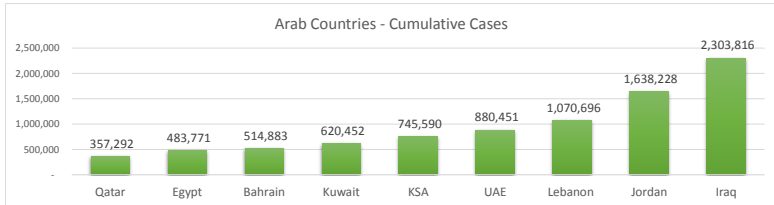

**LEB | Covid - 19 Daily Situation Report**  
01-Mar-22

<b>Total Cumulative confirmed cases</b>	1,070,696	incl. 21796 Arrivals since 21.02.2020
<b>New confirmed cases in the last 24 hours</b>	1,986	incl. 63 Arrivals
<b>Number of PCR Tests done in the last 24 hours</b>	18,173	
<b>Positivity Rate</b>	10.9%	
<b>Cumulative death cases</b>	10,104	
<b>Number of death cases in the last 24 hours</b>	13	
<b>Death Rate</b>	0.9%	
<b>Hopitalized Cases</b>	462	incl. 238 in ICU
<b>Recovered Cases</b>	904,825	

**Vaccine Updates**

<b>Cumulative Vaccinations (1st Dose)</b>	2,643,924
<b>Cumulative Vaccinations (2nd Dose)</b>	2,290,495
<b>Cumulative Vaccinations (3rd Dose)</b>	529,671
<b>Vaccinations given in the last 24 hours (1st Dose)</b>	2,261
<b>Vaccinations given in the last 24 hours (2nd Dose)</b>	4,239
<b>Vaccinations given in the last 24 hours (3rd Dose)</b>	4,496