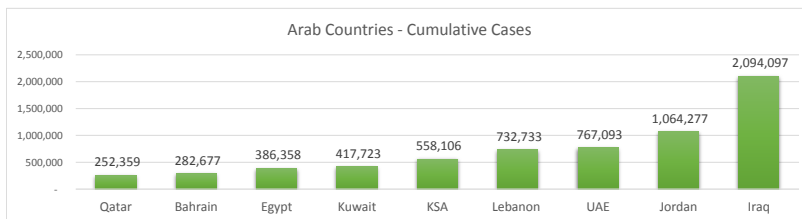

**LEB | Covid - 19 Daily Situation Report**  
02-Jan-22

Total Cumulative confirmed cases	732,733	incl. 12341 Arrivals since 21.02.2020
New confirmed cases in the last 24 hours	1,445	incl. 314 Arrivals
Number of PCR Tests done in the last 24 hours	NA	
Positivity Rate	NA	
Cumulative death cases	9,154	
Number of death cases in the last 24 hours	18	
Death Rate	1.2%	
Hospitalized Cases	654	incl. 332 in ICU
Recovered Cases	NA	

**Vaccine Updates**

Cumulative Vaccinations (1st Dose)	2,388,932
Cumulative Vaccinations (2nd Dose)	1,955,779
Cumulative Vaccinations (3rd Dose)	298,903
Vaccinations given in the last 24 hours (1st Dose)	372
Vaccinations given in the last 24 hours (2nd Dose)	120
Vaccinations given in the last 24 hours (3rd Dose)	69