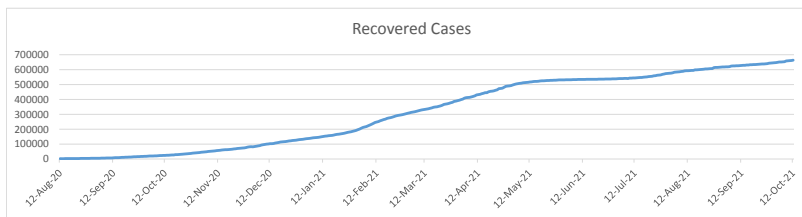

**LEB | Covid - 19 Daily Situation Report**  
02-Jan-22

Total Cumulative confirmed cases	732,733	incl. 12341 Arrivals since 21.02.2020
New confirmed cases in the last 24 hours	1,445	incl. 314 Arrivals
Number of PCR Tests done in the last 24 hours	NA	
Positivity Rate	NA	
Cumulative death cases	9,154	
Number of death cases in the last 24 hours	18	
Death Rate	1.2%	
Hospitalized Cases	654	incl. 332 in ICU
Recovered Cases	NA	

**Vaccine Updates**

Cumulative Vaccinations (1st Dose)	2,388,932
Cumulative Vaccinations (2nd Dose)	1,955,779
Cumulative Vaccinations (3rd Dose)	298,903
Vaccinations given in the last 24 hours (1st Dose)	372
Vaccinations given in the last 24 hours (2nd Dose)	120
Vaccinations given in the last 24 hours (3rd Dose)	69

Covid-19 Worldwide Situation update	
Cumulative confirmed cases	289,988,803
Total death cases	5,459,019
Death Rate	2.5%
Recovered cases	254,369,454
Critical cases	89,523

References:  
MoPH  
Worldometers  
FT Vaccine tracker