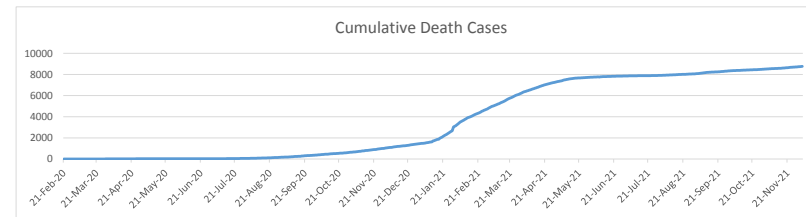

**LEB | Covid - 19 Daily Situation Report**  
02-Jan-22

Total Cumulative confirmed cases	732,733	incl. 12341 Arrivals since 21.02.2020
New confirmed cases in the last 24 hours	1,445	incl. 314 Arrivals
Number of PCR Tests done in the last 24 hours	NA	
Positivity Rate	NA	
Cumulative death cases	9,154	
Number of death cases in the last 24 hours	18	
Death Rate	1.2%	
Hospitalized Cases	654	incl. 332 in ICU
Recovered Cases	NA	

**Vaccine Updates**

Cumulative Vaccinations (1st Dose)	2,388,932
Cumulative Vaccinations (2nd Dose)	1,955,779
Cumulative Vaccinations (3rd Dose)	298,903
Vaccinations given in the last 24 hours (1st Dose)	372
Vaccinations given in the last 24 hours (2nd Dose)	120
Vaccinations given in the last 24 hours (3rd Dose)	69

Covid-19 Worldwide Situation update	
Cumulative confirmed cases	289,988,803
Total death cases	5,459,019
Death Rate	2.5%
Recovered cases	254,369,454
Critical cases	89,523

References:  
MoPH  
Worldometers  
FT Vaccine tracker