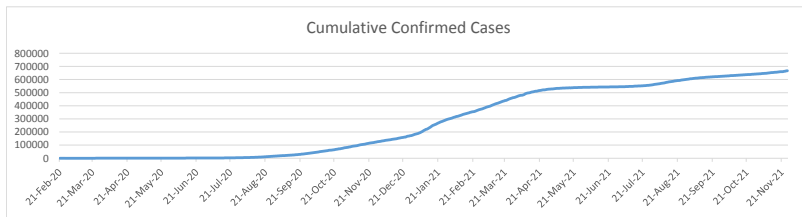

**LEB | Covid - 19 Daily Situation Report**  
02-Jan-22

Total Cumulative confirmed cases	732,733	incl. 12341 Arrivals since 21.02.2020
New confirmed cases in the last 24 hours	1,445	incl. 314 Arrivals
Number of PCR Tests done in the last 24 hours	NA	
Positivity Rate	NA	
Cumulative death cases	9,154	
Number of death cases in the last 24 hours	18	
Death Rate	1.2%	
Hospitalized Cases	654	incl. 332 in ICU
Recovered Cases	NA	

**Vaccine Updates**

Cumulative Vaccinations (1st Dose)	2,388,932
Cumulative Vaccinations (2nd Dose)	1,955,779
Cumulative Vaccinations (3rd Dose)	298,903
Vaccinations given in the last 24 hours (1st Dose)	372
Vaccinations given in the last 24 hours (2nd Dose)	120
Vaccinations given in the last 24 hours (3rd Dose)	69

Covid-19 Worldwide Situation update	
Cumulative confirmed cases	289,988,803
Total death cases	5,459,019
Death Rate	2.5%
Recovered cases	254,369,454
Critical cases	89,523

References:  
MoPH  
Worldometers  
FT Vaccine tracker