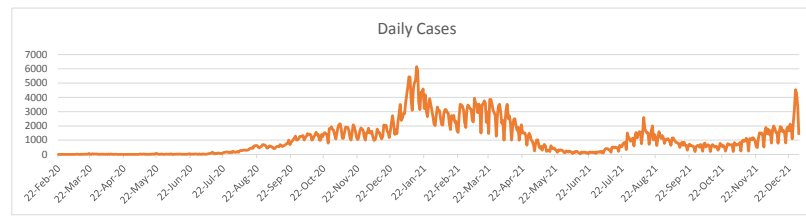

**LEB | Covid - 19 Daily Situation Report**  
02-Jan-22

Total Cumulative confirmed cases	732,733	incl. 12341 Arrivals since 21.02.2020
New confirmed cases in the last 24 hours	1,445	incl. 314 Arrivals
Number of PCR Tests done in the last 24 hours	NA	
Positivity Rate	NA	
Cumulative death cases	9,154	
Number of death cases in the last 24 hours	18	
Death Rate	1.2%	
Hospitalized Cases	654	incl. 332 in ICU
Recovered Cases	NA	

**Vaccine Updates**

Cumulative Vaccinations (1st Dose)	2,388,932
Cumulative Vaccinations (2nd Dose)	1,955,779
Cumulative Vaccinations (3rd Dose)	298,903
Vaccinations given in the last 24 hours (1st Dose)	372
Vaccinations given in the last 24 hours (2nd Dose)	120
Vaccinations given in the last 24 hours (3rd Dose)	69

Covid-19 Worldwide Situation update	
Cumulative confirmed cases	289,988,803
Total death cases	5,459,019
Death Rate	2.5%
Recovered cases	254,369,454
Critical cases	89,523

References:  
MoPH  
Worldometers  
FT Vaccine tracker