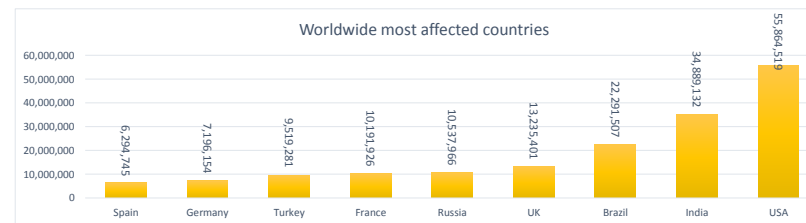

**LEB | Covid - 19 Daily Situation Report**  
02-Jan-22

Total Cumulative confirmed cases	732,733	incl. 12341 Arrivals since 21.02.2020
New confirmed cases in the last 24 hours	1,445	incl. 314 Arrivals
Number of PCR Tests done in the last 24 hours	NA	
Positivity Rate	NA	
Cumulative death cases	9,154	
Number of death cases in the last 24 hours	18	
Death Rate	1.2%	
Hospitalized Cases	654	incl. 332 in ICU
Recovered Cases	NA	

**Vaccine Updates**

Cumulative Vaccinations (1st Dose)	2,388,932
Cumulative Vaccinations (2nd Dose)	1,955,779
Cumulative Vaccinations (3rd Dose)	298,903
Vaccinations given in the last 24 hours (1st Dose)	372
Vaccinations given in the last 24 hours (2nd Dose)	120
Vaccinations given in the last 24 hours (3rd Dose)	69

Covid-19 Worldwide Situation update	
Cumulative confirmed cases	289,988,803
Total death cases	5,459,019
Death Rate	2.5%
Recovered cases	254,369,454
Critical cases	89,523

References:  
MoPH  
Worldometers  
FT Vaccine tracker