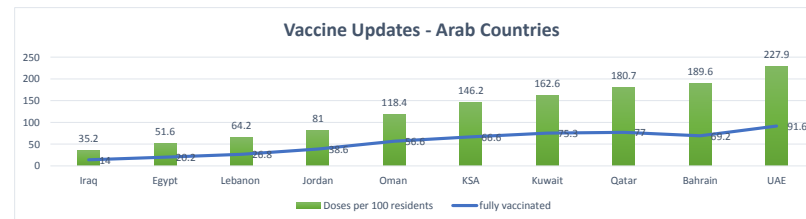

**LEB | Covid - 19 Daily Situation Report**  
02-Jan-22

Total Cumulative confirmed cases	732,733	incl. 12341 Arrivals since 21.02.2020
New confirmed cases in the last 24 hours	1,445	incl. 314 Arrivals
Number of PCR Tests done in the last 24 hours	NA	
Positivity Rate	NA	
Cumulative death cases	9,154	
Number of death cases in the last 24 hours	18	
Death Rate	1.2%	
Hospitalized Cases	654	incl. 332 in ICU
Recovered Cases	NA	

**Vaccine Updates**

Cumulative Vaccinations (1st Dose)	2,388,932
Cumulative Vaccinations (2nd Dose)	1,955,779
Cumulative Vaccinations (3rd Dose)	298,903
Vaccinations given in the last 24 hours (1st Dose)	372
Vaccinations given in the last 24 hours (2nd Dose)	120
Vaccinations given in the last 24 hours (3rd Dose)	69