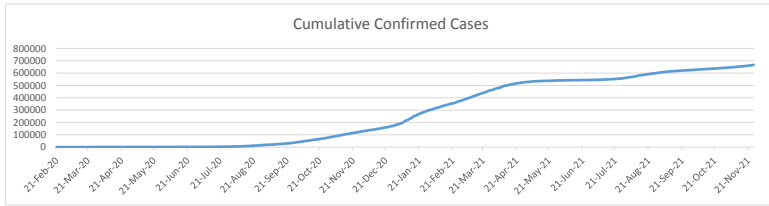

LEB | Covid - 19 Daily Situation Report
02-Feb-22

Total Cumulative confirmed cases	939,282	incl. 18502 Arrivals since 21.02.2020
New confirmed cases in the last 24 hours	10,760	incl. 78 Arrivals
Number of PCR Tests done in the last 24 hours	42,121	
Positivity Rate	25.5%	
Cumulative death cases	9,638	
Number of death cases in the last 24 hours	17	
Death Rate	1.0%	
Hopitalized Cases	768	incl. 358 in ICU
Recovered Cases	726,089	

Vaccine Updates

Cumulative Vaccinations (1st Dose)	2,592,101
Cumulative Vaccinations (2nd Dose)	2,157,902
Cumulative Vaccinations (3rd Dose)	450,015
Vaccinations given in the last 24 hours (1st Dose)	3,364
Vaccinations given in the last 24 hours (2nd Dose)	8,052
Vaccinations given in the last 24 hours (3rd Dose)	5,150

Covid-19 Worldwide Situation update	
Cumulative confirmed cases	383,485,003
Total death cases	5,710,100
Death Rate	2.5%
Recovered cases	303,861,496
Critical cases	92,353

References:
MoPH
Worldometers
FT Vaccine tracker