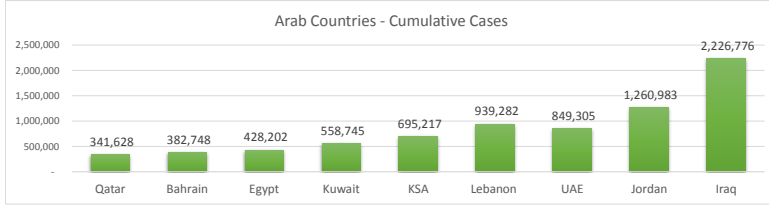

LEB | Covid - 19 Daily Situation Report
02-Feb-22

Total Cumulative confirmed cases	939,282	incl. 18502 Arrivals since 21.02.2020
New confirmed cases in the last 24 hours	10,760	incl. 78 Arrivals
Number of PCR Tests done in the last 24 hours	42,121	
Positivity Rate	25.5%	
Cumulative death cases	9,638	
Number of death cases in the last 24 hours	17	
Death Rate	1.0%	
Hopitalized Cases	768	incl. 358 in ICU
Recovered Cases	726,089	

Vaccine Updates

Cumulative Vaccinations (1st Dose)	2,592,101
Cumulative Vaccinations (2nd Dose)	2,157,902
Cumulative Vaccinations (3rd Dose)	450,015
Vaccinations given in the last 24 hours (1st Dose)	3,364
Vaccinations given in the last 24 hours (2nd Dose)	8,052
Vaccinations given in the last 24 hours (3rd Dose)	5,150

Covid-19 Worldwide Situation update	
Cumulative confirmed cases	383,485,003
Total death cases	5,710,100
Death Rate	2.5%
Recovered cases	303,861,496
Critical cases	92,353

References:
MoPH
Worldometers
FT Vaccine tracker