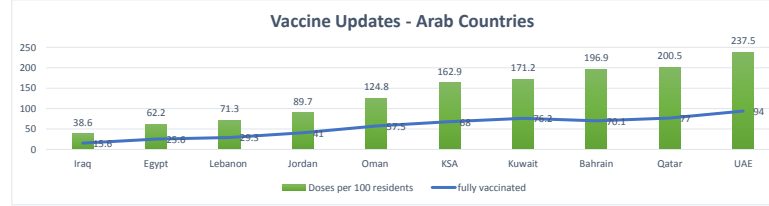

LEB | Covid - 19 Daily Situation Report
02-Feb-22

Total Cumulative confirmed cases	939,282	incl. 18502 Arrivals since 21.02.2020
New confirmed cases in the last 24 hours	10,760	incl. 78 Arrivals
Number of PCR Tests done in the last 24 hours	42,121	
Positivity Rate	25.5%	
Cumulative death cases	9,638	
Number of death cases in the last 24 hours	17	
Death Rate	1.0%	
Hopitalized Cases	768	incl. 358 in ICU
Recovered Cases	726,089	

Vaccine Updates

Cumulative Vaccinations (1st Dose)	2,592,101
Cumulative Vaccinations (2nd Dose)	2,157,902
Cumulative Vaccinations (3rd Dose)	450,015
Vaccinations given in the last 24 hours (1st Dose)	3,364
Vaccinations given in the last 24 hours (2nd Dose)	8,052
Vaccinations given in the last 24 hours (3rd Dose)	5,150