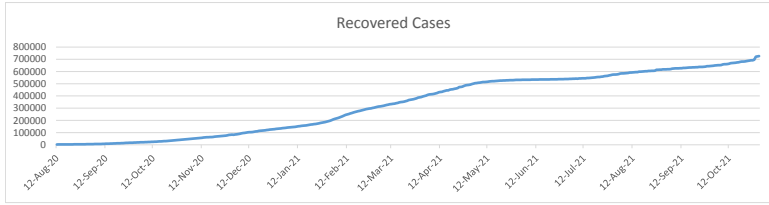

LEB | Covid - 19 Daily Situation Report
02-Feb-22

Total Cumulative confirmed cases	939,282	incl. 18502 Arrivals since 21.02.2020
New confirmed cases in the last 24 hours	10,760	incl. 78 Arrivals
Number of PCR Tests done in the last 24 hours	42,121	
Positivity Rate	25.5%	
Cumulative death cases	9,638	
Number of death cases in the last 24 hours	17	
Death Rate	1.0%	
Hopitalized Cases	768	incl. 358 in ICU
Recovered Cases	726,089	

Vaccine Updates

Cumulative Vaccinations (1st Dose)	2,592,101
Cumulative Vaccinations (2nd Dose)	2,157,902
Cumulative Vaccinations (3rd Dose)	450,015
Vaccinations given in the last 24 hours (1st Dose)	3,364
Vaccinations given in the last 24 hours (2nd Dose)	8,052
Vaccinations given in the last 24 hours (3rd Dose)	5,150

Covid-19 Worldwide Situation update	
Cumulative confirmed cases	383,485,003
Total death cases	5,710,100
Death Rate	2.5%
Recovered cases	303,861,496
Critical cases	92,353

References:
MoPH
Worldometers
FT Vaccine tracker