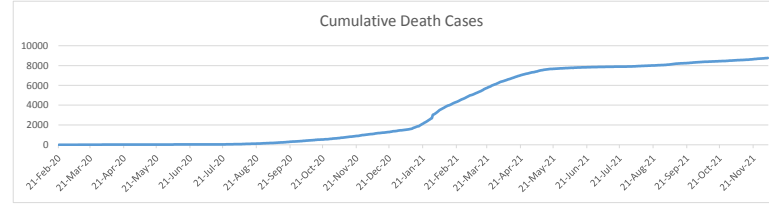

LEB | Covid - 19 Daily Situation Report
02-Feb-22

Total Cumulative confirmed cases	939,282	incl. 18502 Arrivals since 21.02.2020
New confirmed cases in the last 24 hours	10,760	incl. 78 Arrivals
Number of PCR Tests done in the last 24 hours	42,121	
Positivity Rate	25.5%	
Cumulative death cases	9,638	
Number of death cases in the last 24 hours	17	
Death Rate	1.0%	
Hopitalized Cases	768	incl. 358 in ICU
Recovered Cases	726,089	

Vaccine Updates

Cumulative Vaccinations (1st Dose)	2,592,101
Cumulative Vaccinations (2nd Dose)	2,157,902
Cumulative Vaccinations (3rd Dose)	450,015
Vaccinations given in the last 24 hours (1st Dose)	3,364
Vaccinations given in the last 24 hours (2nd Dose)	8,052
Vaccinations given in the last 24 hours (3rd Dose)	5,150

Covid-19 Worldwide Situation update	
Cumulative confirmed cases	383,485,003
Total death cases	5,710,100
Death Rate	2.5%
Recovered cases	303,861,496
Critical cases	92,353

References:
MoPH
Worldometers
FT Vaccine tracker