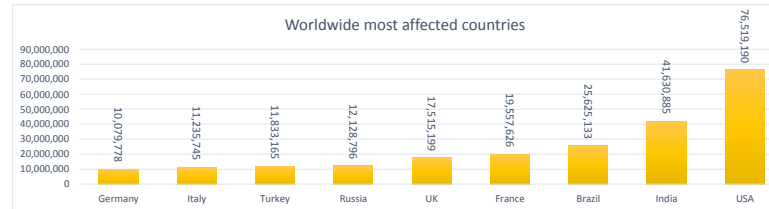

LEB | Covid - 19 Daily Situation Report
02-Feb-22

Total Cumulative confirmed cases	939,282	incl. 18502 Arrivals since 21.02.2020
New confirmed cases in the last 24 hours	10,760	incl. 78 Arrivals
Number of PCR Tests done in the last 24 hours	42,121	
Positivity Rate	25.5%	
Cumulative death cases	9,638	
Number of death cases in the last 24 hours	17	
Death Rate	1.0%	
Hopitalized Cases	768	incl. 358 in ICU
Recovered Cases	726,089	

Vaccine Updates

Cumulative Vaccinations (1st Dose)	2,592,101
Cumulative Vaccinations (2nd Dose)	2,157,902
Cumulative Vaccinations (3rd Dose)	450,015
Vaccinations given in the last 24 hours (1st Dose)	3,364
Vaccinations given in the last 24 hours (2nd Dose)	8,052
Vaccinations given in the last 24 hours (3rd Dose)	5,150

Covid-19 Worldwide Situation update	
Cumulative confirmed cases	383,485,003
Total death cases	5,710,100
Death Rate	2.5%
Recovered cases	303,861,496
Critical cases	92,353

References:
MoPH
Worldometers
FT Vaccine tracker