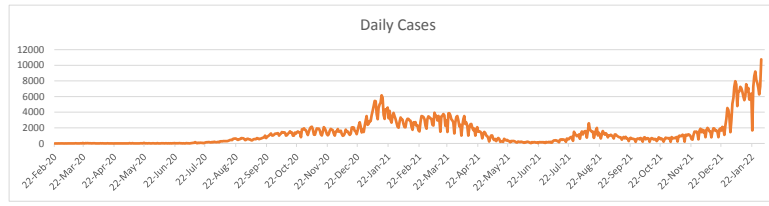

LEB | Covid - 19 Daily Situation Report
02-Feb-22

Total Cumulative confirmed cases	939,282	incl. 18502 Arrivals since 21.02.2020
New confirmed cases in the last 24 hours	10,760	incl. 78 Arrivals
Number of PCR Tests done in the last 24 hours	42,121	
Positivity Rate	25.5%	
Cumulative death cases	9,638	
Number of death cases in the last 24 hours	17	
Death Rate	1.0%	
Hopitalized Cases	768	incl. 358 in ICU
Recovered Cases	726,089	

Vaccine Updates

Cumulative Vaccinations (1st Dose)	2,592,101
Cumulative Vaccinations (2nd Dose)	2,157,902
Cumulative Vaccinations (3rd Dose)	450,015
Vaccinations given in the last 24 hours (1st Dose)	3,364
Vaccinations given in the last 24 hours (2nd Dose)	8,052
Vaccinations given in the last 24 hours (3rd Dose)	5,150

Covid-19 Worldwide Situation update	
Cumulative confirmed cases	383,485,003
Total death cases	5,710,100
Death Rate	2.5%
Recovered cases	303,861,496
Critical cases	92,353

References:
MoPH
Worldometers
FT Vaccine tracker