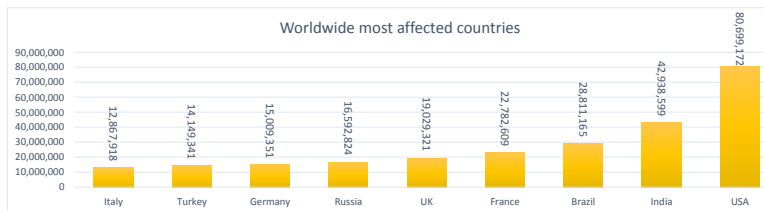

LEB | Covid - 19 Daily Situation Report
02-Mar-22

Total Cumulative confirmed cases	1,072,537	incl. 21839 Arrivals since 21.02.2020
New confirmed cases in the last 24 hours	1,841	incl. 73 Arrivals
Number of PCR Tests done in the last 24 hours	12,775	
Positivity Rate	14.4%	
Cumulative death cases	10,115	
Number of death cases in the last 24 hours	11	
Death Rate	0.9%	
Hospitalized Cases	439	incl. 233 in ICU
Recovered Cases	911,093	

Vaccine Updates

Cumulative Vaccinations (1st Dose)	2,646,524
Cumulative Vaccinations (2nd Dose)	2,294,107
Cumulative Vaccinations (3rd Dose)	532,879
Vaccinations given in the last 24 hours (1st Dose)	2,600
Vaccinations given in the last 24 hours (2nd Dose)	3,612
Vaccinations given in the last 24 hours (3rd Dose)	3,208

Covid-19 Worldwide Situation update	
Cumulative confirmed cases	439,544,946
Total death cases	5,987,629
Death Rate	2.5%
Recovered cases	372,148,508
Critical cases	76,639

References:
MoPH
Worldometers
FT Vaccine tracker