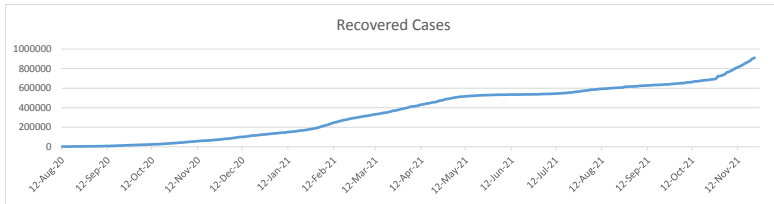

LEB | Covid - 19 Daily Situation Report
02-Mar-22

Total Cumulative confirmed cases	1,072,537	incl. 21839 Arrivals since 21.02.2020
New confirmed cases in the last 24 hours	1,841	incl. 73 Arrivals
Number of PCR Tests done in the last 24 hours	12,775	
Positivity Rate	14.4%	
Cumulative death cases	10,115	
Number of death cases in the last 24 hours	11	
Death Rate	0.9%	
Hospitalized Cases	439	incl. 233 in ICU
Recovered Cases	911,093	

Vaccine Updates

Cumulative Vaccinations (1st Dose)	2,646,524
Cumulative Vaccinations (2nd Dose)	2,294,107
Cumulative Vaccinations (3rd Dose)	532,879
Vaccinations given in the last 24 hours (1st Dose)	2,600
Vaccinations given in the last 24 hours (2nd Dose)	3,612
Vaccinations given in the last 24 hours (3rd Dose)	3,208

Covid-19 Worldwide Situation update	
Cumulative confirmed cases	439,544,946
Total death cases	5,987,629
Death Rate	2.5%
Recovered cases	372,148,508
Critical cases	76,639

References:
MoPH
Worldometers
FT Vaccine tracker