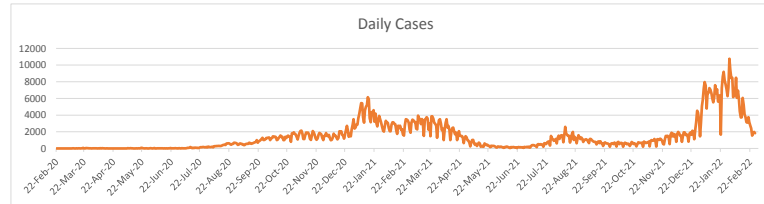

LEB | Covid - 19 Daily Situation Report
02-Mar-22

Total Cumulative confirmed cases	1,072,537	incl. 21839 Arrivals since 21.02.2020
New confirmed cases in the last 24 hours	1,841	incl. 73 Arrivals
Number of PCR Tests done in the last 24 hours	12,775	
Positivity Rate	14.4%	
Cumulative death cases	10,115	
Number of death cases in the last 24 hours	11	
Death Rate	0.9%	
Hospitalized Cases	439	incl. 233 in ICU
Recovered Cases	911,093	

Vaccine Updates

Cumulative Vaccinations (1st Dose)	2,646,524
Cumulative Vaccinations (2nd Dose)	2,294,107
Cumulative Vaccinations (3rd Dose)	532,879
Vaccinations given in the last 24 hours (1st Dose)	2,600
Vaccinations given in the last 24 hours (2nd Dose)	3,612
Vaccinations given in the last 24 hours (3rd Dose)	3,208

Covid-19 Worldwide Situation update	
Cumulative confirmed cases	439,544,946
Total death cases	5,987,629
Death Rate	2.5%
Recovered cases	372,148,508
Critical cases	76,639

References:
MoPH
Worldometers
FT Vaccine tracker