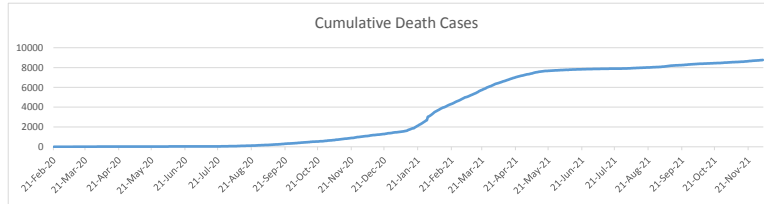

LEB | Covid - 19 Daily Situation Report
02-Mar-22

Total Cumulative confirmed cases	1,072,537	incl. 21839 Arrivals since 21.02.2020
New confirmed cases in the last 24 hours	1,841	incl. 73 Arrivals
Number of PCR Tests done in the last 24 hours	12,775	
Positivity Rate	14.4%	
Cumulative death cases	10,115	
Number of death cases in the last 24 hours	11	
Death Rate	0.9%	
Hospitalized Cases	439	incl. 233 in ICU
Recovered Cases	911,093	

Vaccine Updates

Cumulative Vaccinations (1st Dose)	2,646,524
Cumulative Vaccinations (2nd Dose)	2,294,107
Cumulative Vaccinations (3rd Dose)	532,879
Vaccinations given in the last 24 hours (1st Dose)	2,600
Vaccinations given in the last 24 hours (2nd Dose)	3,612
Vaccinations given in the last 24 hours (3rd Dose)	3,208

Covid-19 Worldwide Situation update	
Cumulative confirmed cases	439,544,946
Total death cases	5,987,629
Death Rate	2.5%
Recovered cases	372,148,508
Critical cases	76,639

References:
MoPH
Worldometers
FT Vaccine tracker