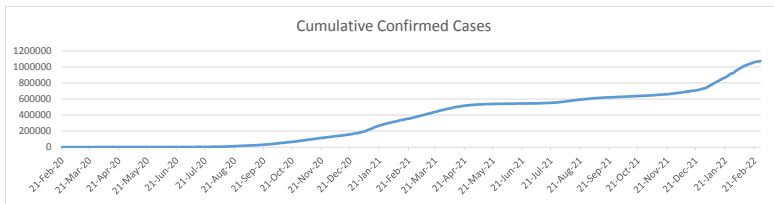

LEB | Covid - 19 Daily Situation Report
02-Mar-22

Total Cumulative confirmed cases	1,072,537	incl. 21839 Arrivals since 21.02.2020
New confirmed cases in the last 24 hours	1,841	incl. 73 Arrivals
Number of PCR Tests done in the last 24 hours	12,775	
Positivity Rate	14.4%	
Cumulative death cases	10,115	
Number of death cases in the last 24 hours	11	
Death Rate	0.9%	
Hospitalized Cases	439	incl. 233 in ICU
Recovered Cases	911,093	

Vaccine Updates

Cumulative Vaccinations (1st Dose)	2,646,524
Cumulative Vaccinations (2nd Dose)	2,294,107
Cumulative Vaccinations (3rd Dose)	532,879
Vaccinations given in the last 24 hours (1st Dose)	2,600
Vaccinations given in the last 24 hours (2nd Dose)	3,612
Vaccinations given in the last 24 hours (3rd Dose)	3,208

Covid-19 Worldwide Situation update	
Cumulative confirmed cases	439,544,946
Total death cases	5,987,629
Death Rate	2.5%
Recovered cases	372,148,508
Critical cases	76,639

References:
MoPH
Worldometers
FT Vaccine tracker