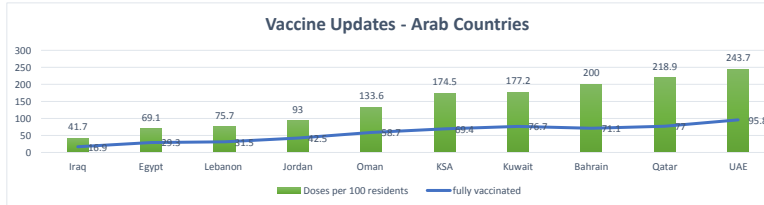

LEB | Covid - 19 Daily Situation Report
02-Mar-22

Total Cumulative confirmed cases	1,072,537	incl. 21839 Arrivals since 21.02.2020
New confirmed cases in the last 24 hours	1,841	incl. 73 Arrivals
Number of PCR Tests done in the last 24 hours	12,775	
Positivity Rate	14.4%	
Cumulative death cases	10,115	
Number of death cases in the last 24 hours	11	
Death Rate	0.9%	
Hospitalized Cases	439	incl. 233 in ICU
Recovered Cases	911,093	

Vaccine Updates

Cumulative Vaccinations (1st Dose)	2,646,524
Cumulative Vaccinations (2nd Dose)	2,294,107
Cumulative Vaccinations (3rd Dose)	532,879
Vaccinations given in the last 24 hours (1st Dose)	2,600
Vaccinations given in the last 24 hours (2nd Dose)	3,612
Vaccinations given in the last 24 hours (3rd Dose)	3,208