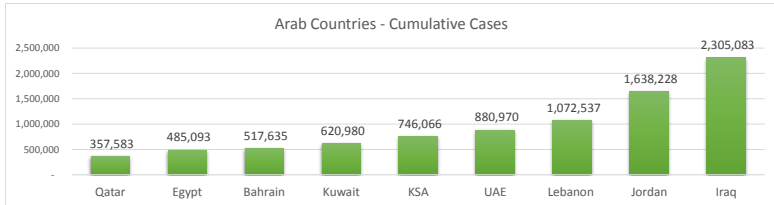

LEB | Covid - 19 Daily Situation Report
02-Mar-22

Total Cumulative confirmed cases	1,072,537	incl. 21839 Arrivals since 21.02.2020
New confirmed cases in the last 24 hours	1,841	incl. 73 Arrivals
Number of PCR Tests done in the last 24 hours	12,775	
Positivity Rate	14.4%	
Cumulative death cases	10,115	
Number of death cases in the last 24 hours	11	
Death Rate	0.9%	
Hospitalized Cases	439	incl. 233 in ICU
Recovered Cases	911,093	

Vaccine Updates

Cumulative Vaccinations (1st Dose)	2,646,524
Cumulative Vaccinations (2nd Dose)	2,294,107
Cumulative Vaccinations (3rd Dose)	532,879
Vaccinations given in the last 24 hours (1st Dose)	2,600
Vaccinations given in the last 24 hours (2nd Dose)	3,612
Vaccinations given in the last 24 hours (3rd Dose)	3,208

Covid-19 Worldwide Situation update	
Cumulative confirmed cases	439,544,946
Total death cases	5,987,629
Death Rate	2.5%
Recovered cases	372,148,508
Critical cases	76,639

References:
MoPH
Worldometers
FT Vaccine tracker