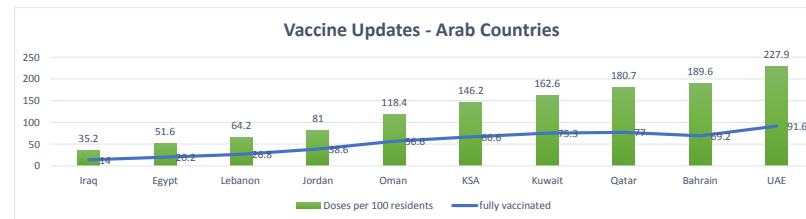

LEB | Covid - 19 Daily Situation Report

03-Jan-22

Total Cumulative confirmed cases	735,727	incl. 12488 Arrivals since 21.02.2020
New confirmed cases in the last 24 hours	2,994	incl. 147 Arrivals
Number of PCR Tests done in the last 24 hours	21,532	
Positivity Rate	13.9%	
Cumulative death cases	9,174	
Number of death cases in the last 24 hours	20	
Death Rate	1.2%	
Hospitalized Cases	694	incl. 347 in ICU
Recovered Cases	668,000	

Vaccine Updates

Cumulative Vaccinations (1st Dose)	2,391,896
Cumulative Vaccinations (2nd Dose)	1,957,512
Cumulative Vaccinations (3rd Dose)	300,756
Vaccinations given in the last 24 hours (1st Dose)	2,964
Vaccinations given in the last 24 hours (2nd Dose)	1,733
Vaccinations given in the last 24 hours (3rd Dose)	1,853