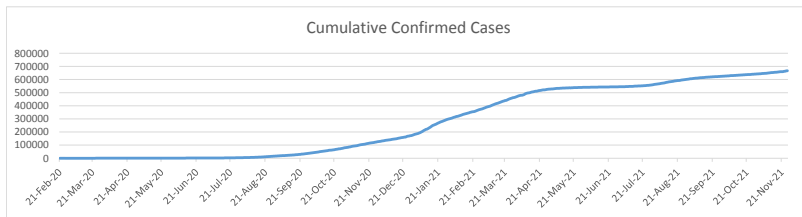

LEB | Covid - 19 Daily Situation Report

03-Jan-22

Total Cumulative confirmed cases	735,727	incl. 12488 Arrivals since 21.02.2020
New confirmed cases in the last 24 hours	2,994	incl. 147 Arrivals
Number of PCR Tests done in the last 24 hours	21,532	
Positivity Rate	13.9%	
Cumulative death cases	9,174	
Number of death cases in the last 24 hours	20	
Death Rate	1.2%	
Hospitalized Cases	694	incl. 347 in ICU
Recovered Cases	668,000	

Vaccine Updates

Cumulative Vaccinations (1st Dose)	2,391,896
Cumulative Vaccinations (2nd Dose)	1,957,512
Cumulative Vaccinations (3rd Dose)	300,756
Vaccinations given in the last 24 hours (1st Dose)	2,964
Vaccinations given in the last 24 hours (2nd Dose)	1,733
Vaccinations given in the last 24 hours (3rd Dose)	1,853

Covid-19 Worldwide Situation update	
Cumulative confirmed cases	290,859,963
Total death cases	5,462,397
Death Rate	2.5%
Recovered cases	254,721,565
Critical cases	89,608

References:
MoPH
Worldometers
FT Vaccine tracker