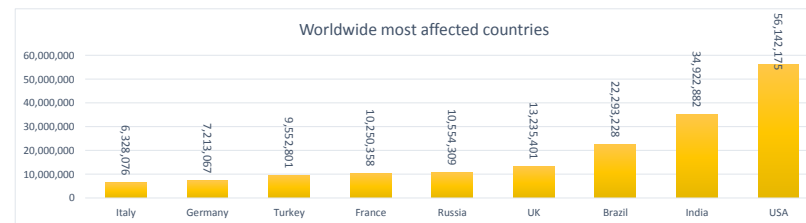

LEB | Covid - 19 Daily Situation Report

03-Jan-22

Total Cumulative confirmed cases	735,727	incl. 12488 Arrivals since 21.02.2020
New confirmed cases in the last 24 hours	2,994	incl. 147 Arrivals
Number of PCR Tests done in the last 24 hours	21,532	
Positivity Rate	13.9%	
Cumulative death cases	9,174	
Number of death cases in the last 24 hours	20	
Death Rate	1.2%	
Hospitalized Cases	694	incl. 347 in ICU
Recovered Cases	668,000	

Vaccine Updates

Cumulative Vaccinations (1st Dose)	2,391,896
Cumulative Vaccinations (2nd Dose)	1,957,512
Cumulative Vaccinations (3rd Dose)	300,756
Vaccinations given in the last 24 hours (1st Dose)	2,964
Vaccinations given in the last 24 hours (2nd Dose)	1,733
Vaccinations given in the last 24 hours (3rd Dose)	1,853

Covid-19 Worldwide Situation update	
Cumulative confirmed cases	290,859,963
Total death cases	5,462,397
Death Rate	2.5%
Recovered cases	254,721,565
Critical cases	89,608

References:
MoPH
Worldometers
FT Vaccine tracker