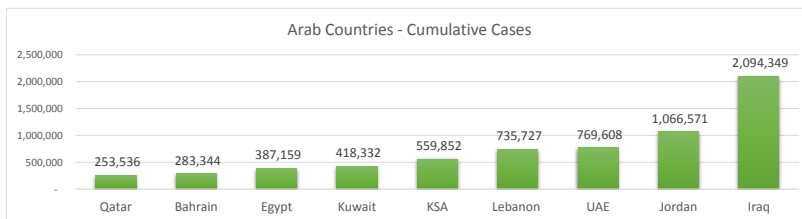

LEB | Covid - 19 Daily Situation Report

03-Jan-22

Total Cumulative confirmed cases	735,727	incl. 12488 Arrivals since 21.02.2020
New confirmed cases in the last 24 hours	2,994	incl. 147 Arrivals
Number of PCR Tests done in the last 24 hours	21,532	
Positivity Rate	13.9%	
Cumulative death cases	9,174	
Number of death cases in the last 24 hours	20	
Death Rate	1.2%	
Hospitalized Cases	694	incl. 347 in ICU
Recovered Cases	668,000	

Vaccine Updates

Cumulative Vaccinations (1st Dose)	2,391,896
Cumulative Vaccinations (2nd Dose)	1,957,512
Cumulative Vaccinations (3rd Dose)	300,756
Vaccinations given in the last 24 hours (1st Dose)	2,964
Vaccinations given in the last 24 hours (2nd Dose)	1,733
Vaccinations given in the last 24 hours (3rd Dose)	1,853

Covid-19 Worldwide Situation update	
Cumulative confirmed cases	290,859,963
Total death cases	5,462,397
Death Rate	2.5%
Recovered cases	254,721,565
Critical cases	89,608

References:
MoPH
Worldometers
FT Vaccine tracker