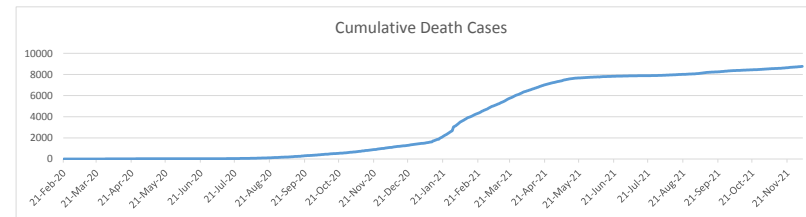

LEB | Covid - 19 Daily Situation Report

03-Jan-22

Total Cumulative confirmed cases	735,727	incl. 12488 Arrivals since 21.02.2020
New confirmed cases in the last 24 hours	2,994	incl. 147 Arrivals
Number of PCR Tests done in the last 24 hours	21,532	
Positivity Rate	13.9%	
Cumulative death cases	9,174	
Number of death cases in the last 24 hours	20	
Death Rate	1.2%	
Hospitalized Cases	694	incl. 347 in ICU
Recovered Cases	668,000	

Vaccine Updates

Cumulative Vaccinations (1st Dose)	2,391,896
Cumulative Vaccinations (2nd Dose)	1,957,512
Cumulative Vaccinations (3rd Dose)	300,756
Vaccinations given in the last 24 hours (1st Dose)	2,964
Vaccinations given in the last 24 hours (2nd Dose)	1,733
Vaccinations given in the last 24 hours (3rd Dose)	1,853

Covid-19 Worldwide Situation update	
Cumulative confirmed cases	290,859,963
Total death cases	5,462,397
Death Rate	2.5%
Recovered cases	254,721,565
Critical cases	89,608

References:
MoPH
Worldometers
FT Vaccine tracker