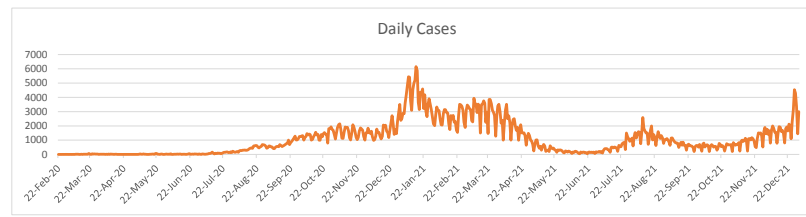

LEB | Covid - 19 Daily Situation Report

03-Jan-22

Total Cumulative confirmed cases	735,727	incl. 12488 Arrivals since 21.02.2020
New confirmed cases in the last 24 hours	2,994	incl. 147 Arrivals
Number of PCR Tests done in the last 24 hours	21,532	
Positivity Rate	13.9%	
Cumulative death cases	9,174	
Number of death cases in the last 24 hours	20	
Death Rate	1.2%	
Hospitalized Cases	694	incl. 347 in ICU
Recovered Cases	668,000	

Vaccine Updates

Cumulative Vaccinations (1st Dose)	2,391,896
Cumulative Vaccinations (2nd Dose)	1,957,512
Cumulative Vaccinations (3rd Dose)	300,756
Vaccinations given in the last 24 hours (1st Dose)	2,964
Vaccinations given in the last 24 hours (2nd Dose)	1,733
Vaccinations given in the last 24 hours (3rd Dose)	1,853

Covid-19 Worldwide Situation update	
Cumulative confirmed cases	290,859,963
Total death cases	5,462,397
Death Rate	2.5%
Recovered cases	254,721,565
Critical cases	89,608

References:
MoPH
Worldometers
FT Vaccine tracker