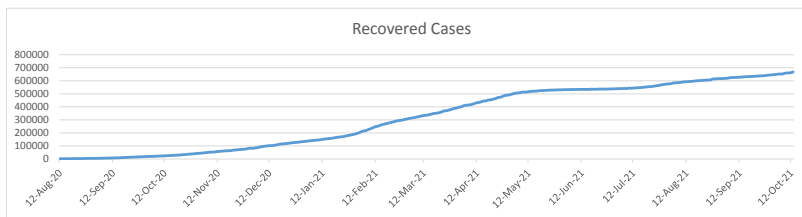

LEB | Covid - 19 Daily Situation Report

03-Jan-22

Total Cumulative confirmed cases	735,727	incl. 12488 Arrivals since 21.02.2020
New confirmed cases in the last 24 hours	2,994	incl. 147 Arrivals
Number of PCR Tests done in the last 24 hours	21,532	
Positivity Rate	13.9%	
Cumulative death cases	9,174	
Number of death cases in the last 24 hours	20	
Death Rate	1.2%	
Hospitalized Cases	694	incl. 347 in ICU
Recovered Cases	668,000	

Vaccine Updates

Cumulative Vaccinations (1st Dose)	2,391,896
Cumulative Vaccinations (2nd Dose)	1,957,512
Cumulative Vaccinations (3rd Dose)	300,756
Vaccinations given in the last 24 hours (1st Dose)	2,964
Vaccinations given in the last 24 hours (2nd Dose)	1,733
Vaccinations given in the last 24 hours (3rd Dose)	1,853

Covid-19 Worldwide Situation update	
Cumulative confirmed cases	290,859,963
Total death cases	5,462,397
Death Rate	2.5%
Recovered cases	254,721,565
Critical cases	89,608

References:
MoPH
Worldometers
FT Vaccine tracker