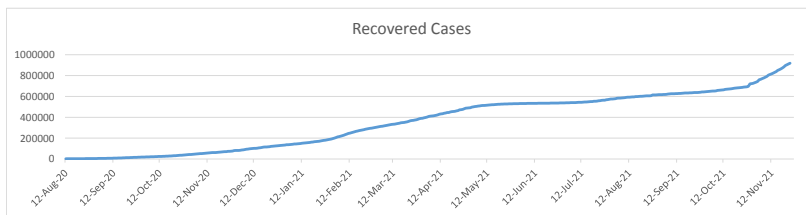

LEB | Covid - 19 Daily Situation Report

03-Mar-22

Total Cumulative confirmed cases	1,074,372	incl. 21839 Arrivals since 21.02.2020
New confirmed cases in the last 24 hours	1,835	
Number of PCR Tests done in the last 24 hours	11,980	
Positivity Rate	15.3%	
Cumulative death cases	10,125	
Number of death cases in the last 24 hours	10	
Death Rate	0.9%	
Hospitalized Cases	413	incl. 212 in ICU
Recovered Cases	918,397	

Vaccine Updates

Cumulative Vaccinations (1st Dose)	2,647,849
Cumulative Vaccinations (2nd Dose)	2,297,684
Cumulative Vaccinations (3rd Dose)	535,438
Vaccinations given in the last 24 hours (1st Dose)	1,325
Vaccinations given in the last 24 hours (2nd Dose)	2,677
Vaccinations given in the last 24 hours (3rd Dose)	2,559

Covid-19 Worldwide Situation update	
Cumulative confirmed cases	441,230,786
Total death cases	5,996,269
Death Rate	2.5%
Recovered cases	374,126,877
Critical cases	73,621

References:
MoPH
Worldometers
FT Vaccine tracker