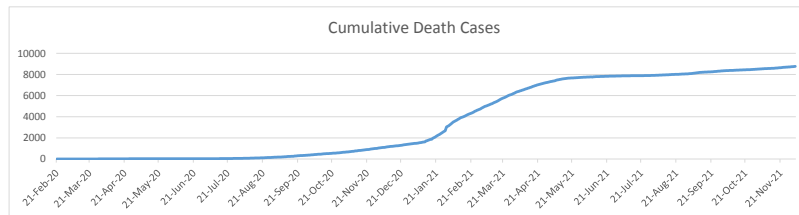

LEB | Covid - 19 Daily Situation Report

03-Mar-22

Total Cumulative confirmed cases	1,074,372	incl. 21839 Arrivals since 21.02.2020
New confirmed cases in the last 24 hours	1,835	
Number of PCR Tests done in the last 24 hours	11,980	
Positivity Rate	15.3%	
Cumulative death cases	10,125	
Number of death cases in the last 24 hours	10	
Death Rate	0.9%	
Hospitalized Cases	413	incl. 212 in ICU
Recovered Cases	918,397	

Vaccine Updates

Cumulative Vaccinations (1st Dose)	2,647,849
Cumulative Vaccinations (2nd Dose)	2,297,684
Cumulative Vaccinations (3rd Dose)	535,438
Vaccinations given in the last 24 hours (1st Dose)	1,325
Vaccinations given in the last 24 hours (2nd Dose)	2,677
Vaccinations given in the last 24 hours (3rd Dose)	2,559

Covid-19 Worldwide Situation update	
Cumulative confirmed cases	441,230,786
Total death cases	5,996,269
Death Rate	2.5%
Recovered cases	374,126,877
Critical cases	73,621

References:
MoPH
Worldometers
FT Vaccine tracker