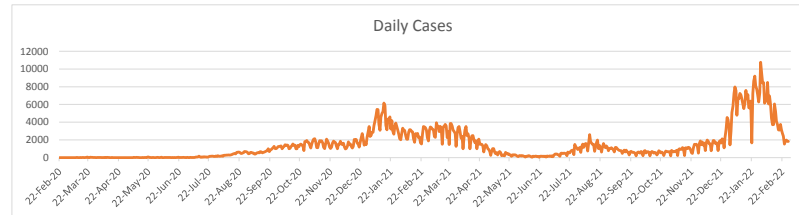

LEB | Covid - 19 Daily Situation Report

03-Mar-22

Total Cumulative confirmed cases	1,074,372	incl. 21839 Arrivals since 21.02.2020
New confirmed cases in the last 24 hours	1,835	
Number of PCR Tests done in the last 24 hours	11,980	
Positivity Rate	15.3%	
Cumulative death cases	10,125	
Number of death cases in the last 24 hours	10	
Death Rate	0.9%	
Hospitalized Cases	413	incl. 212 in ICU
Recovered Cases	918,397	

Vaccine Updates

Cumulative Vaccinations (1st Dose)	2,647,849
Cumulative Vaccinations (2nd Dose)	2,297,684
Cumulative Vaccinations (3rd Dose)	535,438
Vaccinations given in the last 24 hours (1st Dose)	1,325
Vaccinations given in the last 24 hours (2nd Dose)	2,677
Vaccinations given in the last 24 hours (3rd Dose)	2,559

Covid-19 Worldwide Situation update	
Cumulative confirmed cases	441,230,786
Total death cases	5,996,269
Death Rate	2.5%
Recovered cases	374,126,877
Critical cases	73,621

References:
MoPH
Worldometers
FT Vaccine tracker