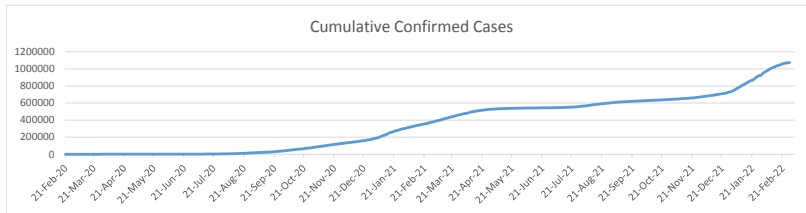

LEB | Covid - 19 Daily Situation Report

03-Mar-22

Total Cumulative confirmed cases	1,074,372	incl. 21839 Arrivals since 21.02.2020
New confirmed cases in the last 24 hours	1,835	
Number of PCR Tests done in the last 24 hours	11,980	
Positivity Rate	15.3%	
Cumulative death cases	10,125	
Number of death cases in the last 24 hours	10	
Death Rate	0.9%	
Hospitalized Cases	413	incl. 212 in ICU
Recovered Cases	918,397	

Vaccine Updates

Cumulative Vaccinations (1st Dose)	2,647,849
Cumulative Vaccinations (2nd Dose)	2,297,684
Cumulative Vaccinations (3rd Dose)	535,438
Vaccinations given in the last 24 hours (1st Dose)	1,325
Vaccinations given in the last 24 hours (2nd Dose)	2,677
Vaccinations given in the last 24 hours (3rd Dose)	2,559

Covid-19 Worldwide Situation update	
Cumulative confirmed cases	441,230,786
Total death cases	5,996,269
Death Rate	2.5%
Recovered cases	374,126,877
Critical cases	73,621

References:
MoPH
Worldometers
FT Vaccine tracker