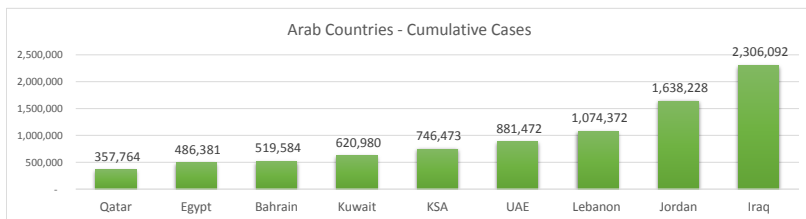

LEB | Covid - 19 Daily Situation Report

03-Mar-22

Total Cumulative confirmed cases	1,074,372	incl. 21839 Arrivals since 21.02.2020
New confirmed cases in the last 24 hours	1,835	
Number of PCR Tests done in the last 24 hours	11,980	
Positivity Rate	15.3%	
Cumulative death cases	10,125	
Number of death cases in the last 24 hours	10	
Death Rate	0.9%	
Hospitalized Cases	413	incl. 212 in ICU
Recovered Cases	918,397	

Vaccine Updates

Cumulative Vaccinations (1st Dose)	2,647,849
Cumulative Vaccinations (2nd Dose)	2,297,684
Cumulative Vaccinations (3rd Dose)	535,438
Vaccinations given in the last 24 hours (1st Dose)	1,325
Vaccinations given in the last 24 hours (2nd Dose)	2,677
Vaccinations given in the last 24 hours (3rd Dose)	2,559

Covid-19 Worldwide Situation update	
Cumulative confirmed cases	441,230,786
Total death cases	5,996,269
Death Rate	2.5%
Recovered cases	374,126,877
Critical cases	73,621

References:
MoPH
Worldometers
FT Vaccine tracker