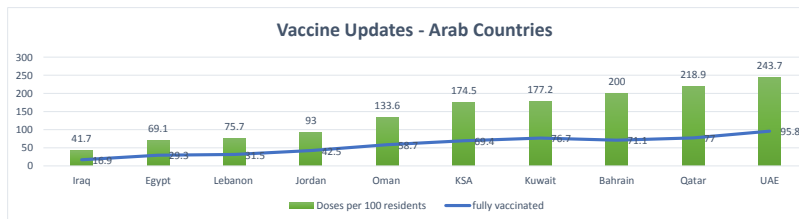

LEB | Covid - 19 Daily Situation Report

03-Mar-22

Total Cumulative confirmed cases	1,074,372	incl. 21839 Arrivals since 21.02.2020
New confirmed cases in the last 24 hours	1,835	
Number of PCR Tests done in the last 24 hours	11,980	
Positivity Rate	15.3%	
Cumulative death cases	10,125	
Number of death cases in the last 24 hours	10	
Death Rate	0.9%	
Hospitalized Cases	413	incl. 212 in ICU
Recovered Cases	918,397	

Vaccine Updates

Cumulative Vaccinations (1st Dose)	2,647,849
Cumulative Vaccinations (2nd Dose)	2,297,684
Cumulative Vaccinations (3rd Dose)	535,438
Vaccinations given in the last 24 hours (1st Dose)	1,325
Vaccinations given in the last 24 hours (2nd Dose)	2,677
Vaccinations given in the last 24 hours (3rd Dose)	2,559