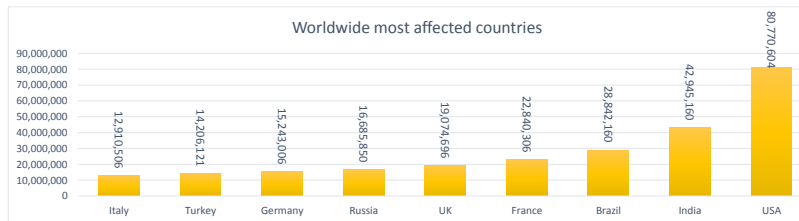

LEB | Covid - 19 Daily Situation Report

03-Mar-22

Total Cumulative confirmed cases	1,074,372	incl. 21839 Arrivals since 21.02.2020
New confirmed cases in the last 24 hours	1,835	
Number of PCR Tests done in the last 24 hours	11,980	
Positivity Rate	15.3%	
Cumulative death cases	10,125	
Number of death cases in the last 24 hours	10	
Death Rate	0.9%	
Hospitalized Cases	413	incl. 212 in ICU
Recovered Cases	918,397	

Vaccine Updates

Cumulative Vaccinations (1st Dose)	2,647,849
Cumulative Vaccinations (2nd Dose)	2,297,684
Cumulative Vaccinations (3rd Dose)	535,438
Vaccinations given in the last 24 hours (1st Dose)	1,325
Vaccinations given in the last 24 hours (2nd Dose)	2,677
Vaccinations given in the last 24 hours (3rd Dose)	2,559

Covid-19 Worldwide Situation update	
Cumulative confirmed cases	441,230,786
Total death cases	5,996,269
Death Rate	2.5%
Recovered cases	374,126,877
Critical cases	73,621

References:
MoPH
Worldometers
FT Vaccine tracker