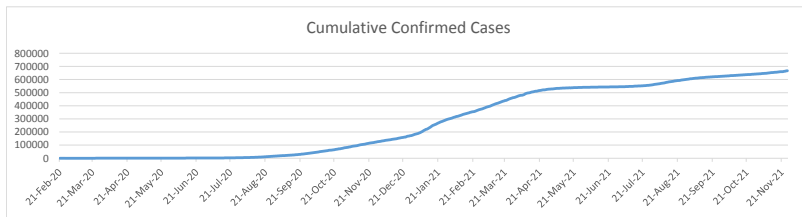

LEB | Covid - 19 Daily Situation Report

04-Jan-22

Total Cumulative confirmed cases	740,814	incl. 12711 Arrivals since 21.02.2020
New confirmed cases in the last 24 hours	5,087	incl. 223 Arrivals
Number of PCR Tests done in the last 24 hours	28,637	
Positivity Rate	17.8%	
Cumulative death cases	9,193	
Number of death cases in the last 24 hours	19	
Death Rate	1.2%	
Hospitalized Cases	696	incl. 347 in ICU
Recovered Cases	669,635	

Vaccine Updates

Cumulative Vaccinations (1st Dose)	2,403,535
Cumulative Vaccinations (2nd Dose)	1,961,690
Cumulative Vaccinations (3rd Dose)	306,582
Vaccinations given in the last 24 hours (1st Dose)	11,639
Vaccinations given in the last 24 hours (2nd Dose)	4,178
Vaccinations given in the last 24 hours (3rd Dose)	5,826

Covid-19 Worldwide Situation update	
Cumulative confirmed cases	293,257,875
Total death cases	5,468,184
Death Rate	2.5%
Recovered cases	255,560,415
Critical cases	92,435

References:
MoPH
Worldometers
FT Vaccine tracker