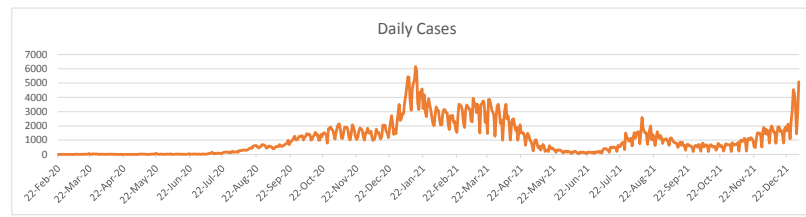

LEB | Covid - 19 Daily Situation Report

04-Jan-22

Total Cumulative confirmed cases	740,814	incl. 12711 Arrivals since 21.02.2020
New confirmed cases in the last 24 hours	5,087	incl. 223 Arrivals
Number of PCR Tests done in the last 24 hours	28,637	
Positivity Rate	17.8%	
Cumulative death cases	9,193	
Number of death cases in the last 24 hours	19	
Death Rate	1.2%	
Hospitalized Cases	696	incl. 347 in ICU
Recovered Cases	669,635	

Vaccine Updates

Cumulative Vaccinations (1st Dose)	2,403,535
Cumulative Vaccinations (2nd Dose)	1,961,690
Cumulative Vaccinations (3rd Dose)	306,582
Vaccinations given in the last 24 hours (1st Dose)	11,639
Vaccinations given in the last 24 hours (2nd Dose)	4,178
Vaccinations given in the last 24 hours (3rd Dose)	5,826

Covid-19 Worldwide Situation update	
Cumulative confirmed cases	293,257,875
Total death cases	5,468,184
Death Rate	2.5%
Recovered cases	255,560,415
Critical cases	92,435

References:
MoPH
Worldometers
FT Vaccine tracker