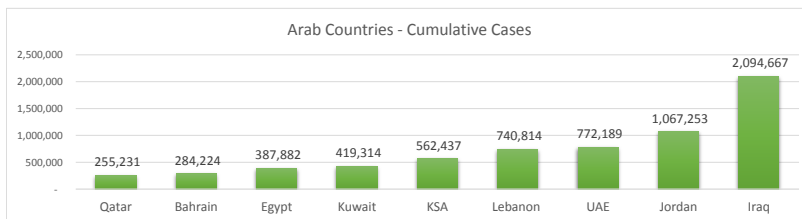

LEB | Covid - 19 Daily Situation Report

04-Jan-22

Total Cumulative confirmed cases	740,814	incl. 12711 Arrivals since 21.02.2020
New confirmed cases in the last 24 hours	5,087	incl. 223 Arrivals
Number of PCR Tests done in the last 24 hours	28,637	
Positivity Rate	17.8%	
Cumulative death cases	9,193	
Number of death cases in the last 24 hours	19	
Death Rate	1.2%	
Hospitalized Cases	696	incl. 347 in ICU
Recovered Cases	669,635	

Vaccine Updates

Cumulative Vaccinations (1st Dose)	2,403,535
Cumulative Vaccinations (2nd Dose)	1,961,690
Cumulative Vaccinations (3rd Dose)	306,582
Vaccinations given in the last 24 hours (1st Dose)	11,639
Vaccinations given in the last 24 hours (2nd Dose)	4,178
Vaccinations given in the last 24 hours (3rd Dose)	5,826