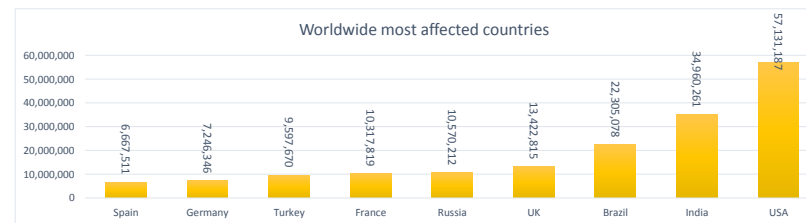

LEB | Covid - 19 Daily Situation Report

04-Jan-22

Total Cumulative confirmed cases	740,814	incl. 12711 Arrivals since 21.02.2020
New confirmed cases in the last 24 hours	5,087	incl. 223 Arrivals
Number of PCR Tests done in the last 24 hours	28,637	
Positivity Rate	17.8%	
Cumulative death cases	9,193	
Number of death cases in the last 24 hours	19	
Death Rate	1.2%	
Hospitalized Cases	696	incl. 347 in ICU
Recovered Cases	669,635	

Vaccine Updates

Cumulative Vaccinations (1st Dose)	2,403,535
Cumulative Vaccinations (2nd Dose)	1,961,690
Cumulative Vaccinations (3rd Dose)	306,582
Vaccinations given in the last 24 hours (1st Dose)	11,639
Vaccinations given in the last 24 hours (2nd Dose)	4,178
Vaccinations given in the last 24 hours (3rd Dose)	5,826

Covid-19 Worldwide Situation update	
Cumulative confirmed cases	293,257,875
Total death cases	5,468,184
Death Rate	2.5%
Recovered cases	255,560,415
Critical cases	92,435

References:
MoPH
Worldometers
FT Vaccine tracker