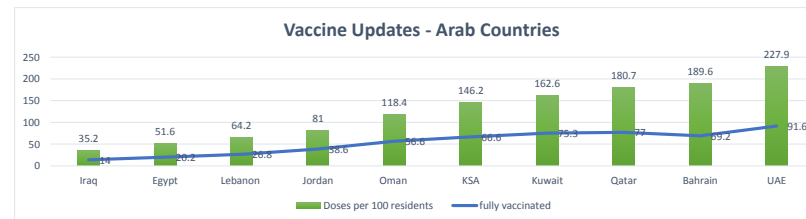

LEB | Covid - 19 Daily Situation Report

04-Jan-22

Total Cumulative confirmed cases	740,814	incl. 12711 Arrivals since 21.02.2020
New confirmed cases in the last 24 hours	5,087	incl. 223 Arrivals
Number of PCR Tests done in the last 24 hours	28,637	
Positivity Rate	17.8%	
Cumulative death cases	9,193	
Number of death cases in the last 24 hours	19	
Death Rate	1.2%	
Hospitalized Cases	696	incl. 347 in ICU
Recovered Cases	669,635	

Vaccine Updates

Cumulative Vaccinations (1st Dose)	2,403,535
Cumulative Vaccinations (2nd Dose)	1,961,690
Cumulative Vaccinations (3rd Dose)	306,582
Vaccinations given in the last 24 hours (1st Dose)	11,639
Vaccinations given in the last 24 hours (2nd Dose)	4,178
Vaccinations given in the last 24 hours (3rd Dose)	5,826