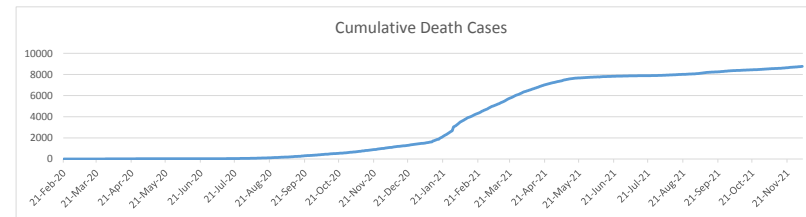

LEB | Covid - 19 Daily Situation Report

04-Jan-22

Total Cumulative confirmed cases	740,814	incl. 12711 Arrivals since 21.02.2020
New confirmed cases in the last 24 hours	5,087	incl. 223 Arrivals
Number of PCR Tests done in the last 24 hours	28,637	
Positivity Rate	17.8%	
Cumulative death cases	9,193	
Number of death cases in the last 24 hours	19	
Death Rate	1.2%	
Hospitalized Cases	696	incl. 347 in ICU
Recovered Cases	669,635	

Vaccine Updates

Cumulative Vaccinations (1st Dose)	2,403,535
Cumulative Vaccinations (2nd Dose)	1,961,690
Cumulative Vaccinations (3rd Dose)	306,582
Vaccinations given in the last 24 hours (1st Dose)	11,639
Vaccinations given in the last 24 hours (2nd Dose)	4,178
Vaccinations given in the last 24 hours (3rd Dose)	5,826

Covid-19 Worldwide Situation update	
Cumulative confirmed cases	293,257,875
Total death cases	5,468,184
Death Rate	2.5%
Recovered cases	255,560,415
Critical cases	92,435

References:
MoPH
Worldometers
FT Vaccine tracker