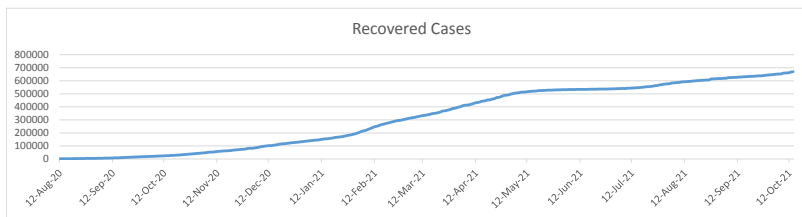

LEB | Covid - 19 Daily Situation Report

04-Jan-22

Total Cumulative confirmed cases	740,814	incl. 12711 Arrivals since 21.02.2020
New confirmed cases in the last 24 hours	5,087	incl. 223 Arrivals
Number of PCR Tests done in the last 24 hours	28,637	
Positivity Rate	17.8%	
Cumulative death cases	9,193	
Number of death cases in the last 24 hours	19	
Death Rate	1.2%	
Hospitalized Cases	696	incl. 347 in ICU
Recovered Cases	669,635	

Vaccine Updates

Cumulative Vaccinations (1st Dose)	2,403,535
Cumulative Vaccinations (2nd Dose)	1,961,690
Cumulative Vaccinations (3rd Dose)	306,582
Vaccinations given in the last 24 hours (1st Dose)	11,639
Vaccinations given in the last 24 hours (2nd Dose)	4,178
Vaccinations given in the last 24 hours (3rd Dose)	5,826

Covid-19 Worldwide Situation update	
Cumulative confirmed cases	293,257,875
Total death cases	5,468,184
Death Rate	2.5%
Recovered cases	255,560,415
Critical cases	92,435

References:
MoPH
Worldometers
FT Vaccine tracker