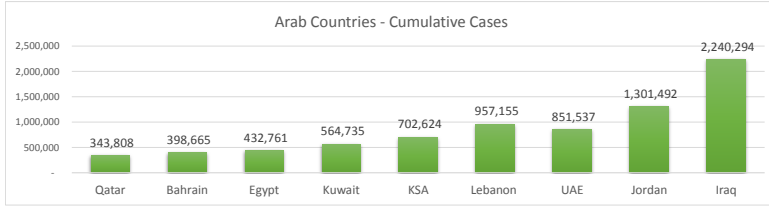

LEB | Covid - 19 Daily Situation Report
04-Feb-22

Total Cumulative confirmed cases	957,155	incl. 18829 Arrivals since 21.02.2020
New confirmed cases in the last 24 hours	8,427	incl. 181 Arrivals
Number of PCR Tests done in the last 24 hours	36,121	
Positivity Rate	23.3%	
Cumulative death cases	9,675	
Number of death cases in the last 24 hours	18	
Death Rate	1.0%	
Hopitalized Cases	801	incl. 378 in ICU
Recovered Cases	736,957	

Vaccine Updates

Cumulative Vaccinations (1st Dose)	2,598,799
Cumulative Vaccinations (2nd Dose)	2,174,672
Cumulative Vaccinations (3rd Dose)	459,615
Vaccinations given in the last 24 hours (1st Dose)	3,336
Vaccinations given in the last 24 hours (2nd Dose)	8,639
Vaccinations given in the last 24 hours (3rd Dose)	4,722