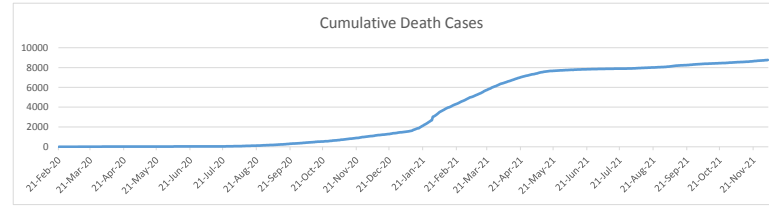

LEB | Covid - 19 Daily Situation Report
04-Feb-22

Total Cumulative confirmed cases	957,155	incl. 18829 Arrivals since 21.02.2020
New confirmed cases in the last 24 hours	8,427	incl. 181 Arrivals
Number of PCR Tests done in the last 24 hours	36,121	
Positivity Rate	23.3%	
Cumulative death cases	9,675	
Number of death cases in the last 24 hours	18	
Death Rate	1.0%	
Hopitalized Cases	801	incl. 378 in ICU
Recovered Cases	736,957	

Vaccine Updates

Cumulative Vaccinations (1st Dose)	2,598,799
Cumulative Vaccinations (2nd Dose)	2,174,672
Cumulative Vaccinations (3rd Dose)	459,615
Vaccinations given in the last 24 hours (1st Dose)	3,336
Vaccinations given in the last 24 hours (2nd Dose)	8,639
Vaccinations given in the last 24 hours (3rd Dose)	4,722

Covid-19 Worldwide Situation update	
Cumulative confirmed cases	389,774,695
Total death cases	5,734,886
Death Rate	2.5%
Recovered cases	308,957,981
Critical cases	91,375

References:
MoPH
Worldometers
FT Vaccine tracker