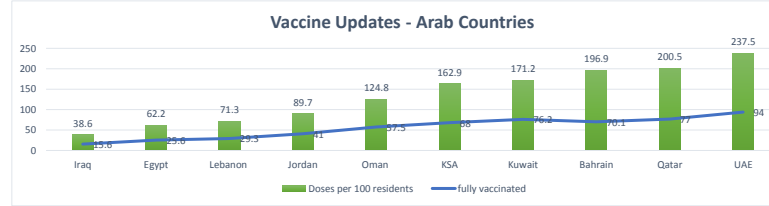

LEB | Covid - 19 Daily Situation Report
04-Feb-22

Total Cumulative confirmed cases	957,155	incl. 18829 Arrivals since 21.02.2020
New confirmed cases in the last 24 hours	8,427	incl. 181 Arrivals
Number of PCR Tests done in the last 24 hours	36,121	
Positivity Rate	23.3%	
Cumulative death cases	9,675	
Number of death cases in the last 24 hours	18	
Death Rate	1.0%	
Hopitalized Cases	801	incl. 378 in ICU
Recovered Cases	736,957	

Vaccine Updates

Cumulative Vaccinations (1st Dose)	2,598,799
Cumulative Vaccinations (2nd Dose)	2,174,672
Cumulative Vaccinations (3rd Dose)	459,615
Vaccinations given in the last 24 hours (1st Dose)	3,336
Vaccinations given in the last 24 hours (2nd Dose)	8,639
Vaccinations given in the last 24 hours (3rd Dose)	4,722