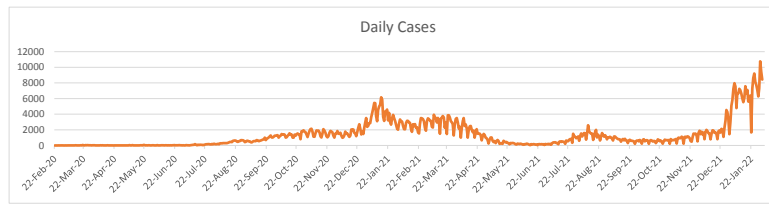

LEB | Covid - 19 Daily Situation Report
04-Feb-22

Total Cumulative confirmed cases	957,155	incl. 18829 Arrivals since 21.02.2020
New confirmed cases in the last 24 hours	8,427	incl. 181 Arrivals
Number of PCR Tests done in the last 24 hours	36,121	
Positivity Rate	23.3%	
Cumulative death cases	9,675	
Number of death cases in the last 24 hours	18	
Death Rate	1.0%	
Hopitalized Cases	801	incl. 378 in ICU
Recovered Cases	736,957	

Vaccine Updates

Cumulative Vaccinations (1st Dose)	2,598,799
Cumulative Vaccinations (2nd Dose)	2,174,672
Cumulative Vaccinations (3rd Dose)	459,615
Vaccinations given in the last 24 hours (1st Dose)	3,336
Vaccinations given in the last 24 hours (2nd Dose)	8,639
Vaccinations given in the last 24 hours (3rd Dose)	4,722

Covid-19 Worldwide Situation update	
Cumulative confirmed cases	389,774,695
Total death cases	5,734,886
Death Rate	2.5%
Recovered cases	308,957,981
Critical cases	91,375

References:
MoPH
Worldometers
FT Vaccine tracker