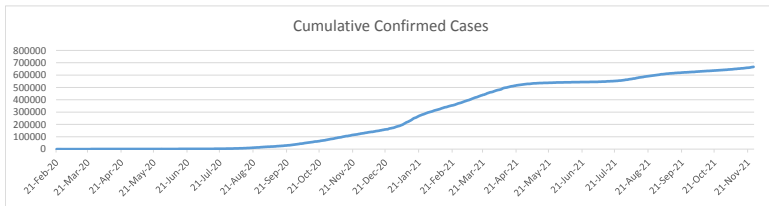

LEB | Covid - 19 Daily Situation Report
04-Feb-22

Total Cumulative confirmed cases	957,155	incl. 18829 Arrivals since 21.02.2020
New confirmed cases in the last 24 hours	8,427	incl. 181 Arrivals
Number of PCR Tests done in the last 24 hours	36,121	
Positivity Rate	23.3%	
Cumulative death cases	9,675	
Number of death cases in the last 24 hours	18	
Death Rate	1.0%	
Hopitalized Cases	801	incl. 378 in ICU
Recovered Cases	736,957	

Vaccine Updates

Cumulative Vaccinations (1st Dose)	2,598,799
Cumulative Vaccinations (2nd Dose)	2,174,672
Cumulative Vaccinations (3rd Dose)	459,615
Vaccinations given in the last 24 hours (1st Dose)	3,336
Vaccinations given in the last 24 hours (2nd Dose)	8,639
Vaccinations given in the last 24 hours (3rd Dose)	4,722

Covid-19 Worldwide Situation update	
Cumulative confirmed cases	389,774,695
Total death cases	5,734,886
Death Rate	2.5%
Recovered cases	308,957,981
Critical cases	91,375

References:
MoPH
Worldometers
FT Vaccine tracker