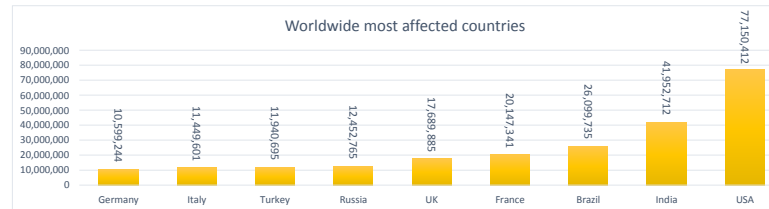

LEB | Covid - 19 Daily Situation Report
04-Feb-22

Total Cumulative confirmed cases	957,155	incl. 18829 Arrivals since 21.02.2020
New confirmed cases in the last 24 hours	8,427	incl. 181 Arrivals
Number of PCR Tests done in the last 24 hours	36,121	
Positivity Rate	23.3%	
Cumulative death cases	9,675	
Number of death cases in the last 24 hours	18	
Death Rate	1.0%	
Hopitalized Cases	801	incl. 378 in ICU
Recovered Cases	736,957	

Vaccine Updates

Cumulative Vaccinations (1st Dose)	2,598,799
Cumulative Vaccinations (2nd Dose)	2,174,672
Cumulative Vaccinations (3rd Dose)	459,615
Vaccinations given in the last 24 hours (1st Dose)	3,336
Vaccinations given in the last 24 hours (2nd Dose)	8,639
Vaccinations given in the last 24 hours (3rd Dose)	4,722

Covid-19 Worldwide Situation update	
Cumulative confirmed cases	389,774,695
Total death cases	5,734,886
Death Rate	2.5%
Recovered cases	308,957,981
Critical cases	91,375

References:
MoPH
Worldometers
FT Vaccine tracker