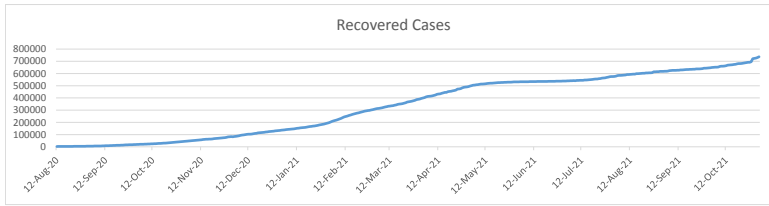

LEB | Covid - 19 Daily Situation Report
04-Feb-22

Total Cumulative confirmed cases	957,155	incl. 18829 Arrivals since 21.02.2020
New confirmed cases in the last 24 hours	8,427	incl. 181 Arrivals
Number of PCR Tests done in the last 24 hours	36,121	
Positivity Rate	23.3%	
Cumulative death cases	9,675	
Number of death cases in the last 24 hours	18	
Death Rate	1.0%	
Hopitalized Cases	801	incl. 378 in ICU
Recovered Cases	736,957	

Vaccine Updates

Cumulative Vaccinations (1st Dose)	2,598,799
Cumulative Vaccinations (2nd Dose)	2,174,672
Cumulative Vaccinations (3rd Dose)	459,615
Vaccinations given in the last 24 hours (1st Dose)	3,336
Vaccinations given in the last 24 hours (2nd Dose)	8,639
Vaccinations given in the last 24 hours (3rd Dose)	4,722

Covid-19 Worldwide Situation update	
Cumulative confirmed cases	389,774,695
Total death cases	5,734,886
Death Rate	2.5%
Recovered cases	308,957,981
Critical cases	91,375

References:
MoPH
Worldometers
FT Vaccine tracker