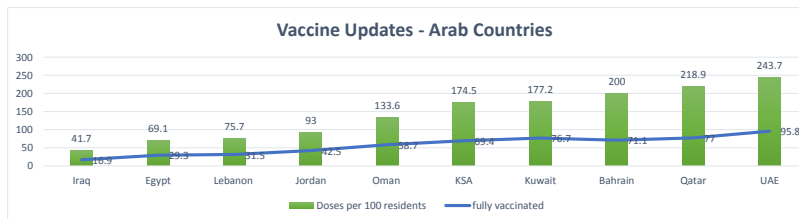

LEB | Covid - 19 Daily Situation Report

04-Mar-22

Total Cumulative confirmed cases	1,075,974	incl. 21840 Arrivals since 21.02.2020
New confirmed cases in the last 24 hours	1,602	incl. 1 Arrival
Number of PCR Tests done in the last 24 hours	11,616	
Positivity Rate	13.8%	
Cumulative death cases	10,134	
Number of death cases in the last 24 hours	9	
Death Rate	0.9%	
Hospitalized Cases	403	incl. 209 in ICU
Recovered Cases	929,148	

Vaccine Updates

Cumulative Vaccinations (1st Dose)	2,648,672
Cumulative Vaccinations (2nd Dose)	2,298,561
Cumulative Vaccinations (3rd Dose)	537,136
Vaccinations given in the last 24 hours (1st Dose)	823
Vaccinations given in the last 24 hours (2nd Dose)	1,777
Vaccinations given in the last 24 hours (3rd Dose)	1,698