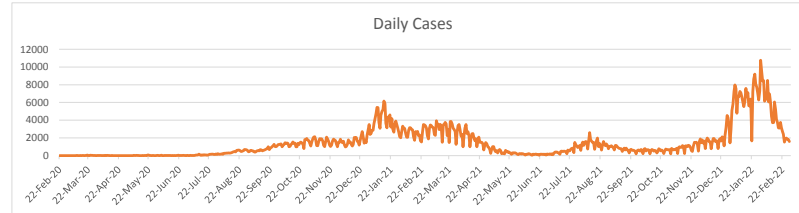

LEB | Covid - 19 Daily Situation Report

04-Mar-22

Total Cumulative confirmed cases	1,075,974	incl. 21840 Arrivals since 21.02.2020
New confirmed cases in the last 24 hours	1,602	incl. 1 Arrival
Number of PCR Tests done in the last 24 hours	11,616	
Positivity Rate	13.8%	
Cumulative death cases	10,134	
Number of death cases in the last 24 hours	9	
Death Rate	0.9%	
Hospitalized Cases	403	incl. 209 in ICU
Recovered Cases	929,148	

Vaccine Updates

Cumulative Vaccinations (1st Dose)	2,648,672
Cumulative Vaccinations (2nd Dose)	2,298,561
Cumulative Vaccinations (3rd Dose)	537,136
Vaccinations given in the last 24 hours (1st Dose)	823
Vaccinations given in the last 24 hours (2nd Dose)	1,777
Vaccinations given in the last 24 hours (3rd Dose)	1,698

Covid-19 Worldwide Situation update	
Cumulative confirmed cases	442,994,318
Total death cases	6,004,986
Death Rate	2.5%
Recovered cases	375,982,721
Critical cases	72,782

References:
MoPH
Worldometers
FT Vaccine tracker