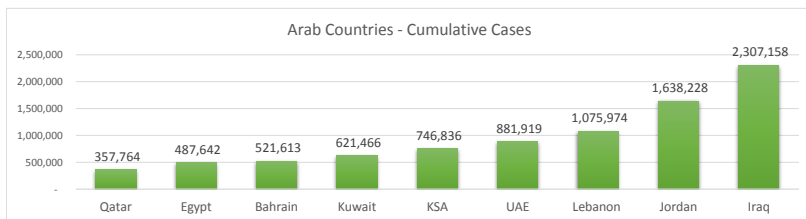

LEB | Covid - 19 Daily Situation Report

04-Mar-22

Total Cumulative confirmed cases	1,075,974	incl. 21840 Arrivals since 21.02.2020
New confirmed cases in the last 24 hours	1,602	incl. 1 Arrival
Number of PCR Tests done in the last 24 hours	11,616	
Positivity Rate	13.8%	
Cumulative death cases	10,134	
Number of death cases in the last 24 hours	9	
Death Rate	0.9%	
Hospitalized Cases	403	incl. 209 in ICU
Recovered Cases	929,148	

Vaccine Updates

Cumulative Vaccinations (1st Dose)	2,648,672
Cumulative Vaccinations (2nd Dose)	2,298,561
Cumulative Vaccinations (3rd Dose)	537,136
Vaccinations given in the last 24 hours (1st Dose)	823
Vaccinations given in the last 24 hours (2nd Dose)	1,777
Vaccinations given in the last 24 hours (3rd Dose)	1,698

Covid-19 Worldwide Situation update	
Cumulative confirmed cases	442,994,318
Total death cases	6,004,986
Death Rate	2.5%
Recovered cases	375,982,721
Critical cases	72,782

References:
MoPH
Worldometers
FT Vaccine tracker