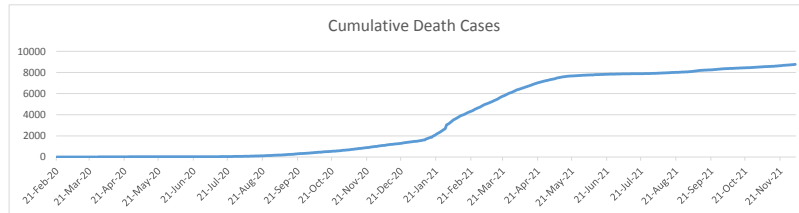

LEB | Covid - 19 Daily Situation Report

04-Mar-22

Total Cumulative confirmed cases	1,075,974	incl. 21840 Arrivals since 21.02.2020
New confirmed cases in the last 24 hours	1,602	incl. 1 Arrival
Number of PCR Tests done in the last 24 hours	11,616	
Positivity Rate	13.8%	
Cumulative death cases	10,134	
Number of death cases in the last 24 hours	9	
Death Rate	0.9%	
Hospitalized Cases	403	incl. 209 in ICU
Recovered Cases	929,148	

Vaccine Updates

Cumulative Vaccinations (1st Dose)	2,648,672
Cumulative Vaccinations (2nd Dose)	2,298,561
Cumulative Vaccinations (3rd Dose)	537,136
Vaccinations given in the last 24 hours (1st Dose)	823
Vaccinations given in the last 24 hours (2nd Dose)	1,777
Vaccinations given in the last 24 hours (3rd Dose)	1,698

Covid-19 Worldwide Situation update	
Cumulative confirmed cases	442,994,318
Total death cases	6,004,986
Death Rate	2.5%
Recovered cases	375,982,721
Critical cases	72,782

References:
MoPH
Worldometers
FT Vaccine tracker