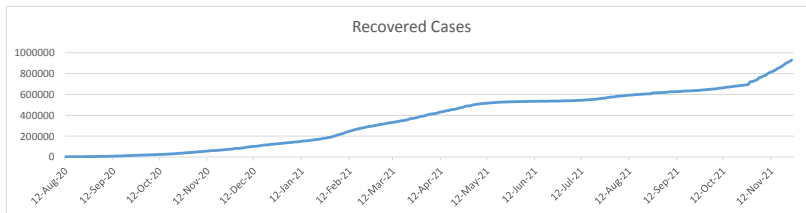

LEB | Covid - 19 Daily Situation Report

04-Mar-22

Total Cumulative confirmed cases	1,075,974	incl. 21840 Arrivals since 21.02.2020
New confirmed cases in the last 24 hours	1,602	incl. 1 Arrival
Number of PCR Tests done in the last 24 hours	11,616	
Positivity Rate	13.8%	
Cumulative death cases	10,134	
Number of death cases in the last 24 hours	9	
Death Rate	0.9%	
Hospitalized Cases	403	incl. 209 in ICU
Recovered Cases	929,148	

Vaccine Updates

Cumulative Vaccinations (1st Dose)	2,648,672
Cumulative Vaccinations (2nd Dose)	2,298,561
Cumulative Vaccinations (3rd Dose)	537,136
Vaccinations given in the last 24 hours (1st Dose)	823
Vaccinations given in the last 24 hours (2nd Dose)	1,777
Vaccinations given in the last 24 hours (3rd Dose)	1,698

Covid-19 Worldwide Situation update	
Cumulative confirmed cases	442,994,318
Total death cases	6,004,986
Death Rate	2.5%
Recovered cases	375,982,721
Critical cases	72,782

References:
MoPH
Worldometers
FT Vaccine tracker