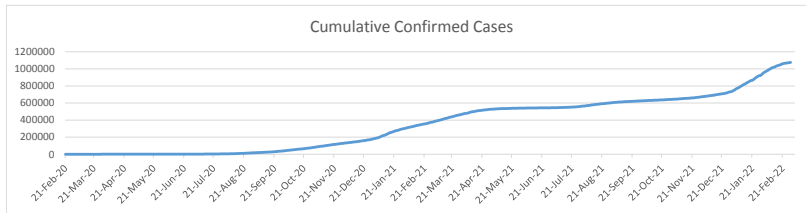

LEB | Covid - 19 Daily Situation Report

04-Mar-22

Total Cumulative confirmed cases	1,075,974	incl. 21840 Arrivals since 21.02.2020
New confirmed cases in the last 24 hours	1,602	incl. 1 Arrival
Number of PCR Tests done in the last 24 hours	11,616	
Positivity Rate	13.8%	
Cumulative death cases	10,134	
Number of death cases in the last 24 hours	9	
Death Rate	0.9%	
Hospitalized Cases	403	incl. 209 in ICU
Recovered Cases	929,148	

Vaccine Updates

Cumulative Vaccinations (1st Dose)	2,648,672
Cumulative Vaccinations (2nd Dose)	2,298,561
Cumulative Vaccinations (3rd Dose)	537,136
Vaccinations given in the last 24 hours (1st Dose)	823
Vaccinations given in the last 24 hours (2nd Dose)	1,777
Vaccinations given in the last 24 hours (3rd Dose)	1,698

Covid-19 Worldwide Situation update	
Cumulative confirmed cases	442,994,318
Total death cases	6,004,986
Death Rate	2.5%
Recovered cases	375,982,721
Critical cases	72,782

References:
MoPH
Worldometers
FT Vaccine tracker