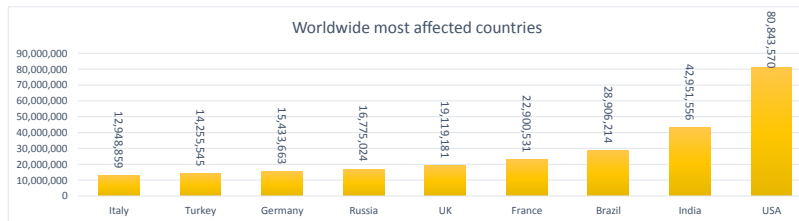

LEB | Covid - 19 Daily Situation Report

04-Mar-22

Total Cumulative confirmed cases	1,075,974	incl. 21840 Arrivals since 21.02.2020
New confirmed cases in the last 24 hours	1,602	incl. 1 Arrival
Number of PCR Tests done in the last 24 hours	11,616	
Positivity Rate	13.8%	
Cumulative death cases	10,134	
Number of death cases in the last 24 hours	9	
Death Rate	0.9%	
Hospitalized Cases	403	incl. 209 in ICU
Recovered Cases	929,148	

Vaccine Updates

Cumulative Vaccinations (1st Dose)	2,648,672
Cumulative Vaccinations (2nd Dose)	2,298,561
Cumulative Vaccinations (3rd Dose)	537,136
Vaccinations given in the last 24 hours (1st Dose)	823
Vaccinations given in the last 24 hours (2nd Dose)	1,777
Vaccinations given in the last 24 hours (3rd Dose)	1,698

Covid-19 Worldwide Situation update	
Cumulative confirmed cases	442,994,318
Total death cases	6,004,986
Death Rate	2.5%
Recovered cases	375,982,721
Critical cases	72,782

References:
MoPH
Worldometers
FT Vaccine tracker