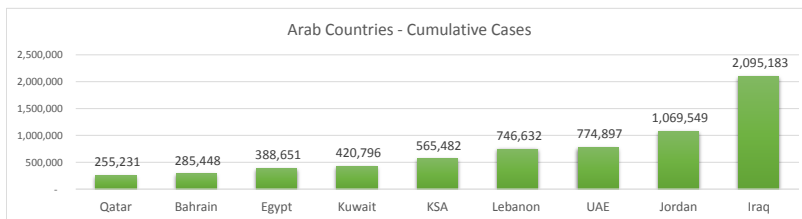

LEB | Covid - 19 Daily Situation Report
05-Jan-22

Total Cumulative confirmed cases	746,632	incl. 12958 Arrivals since 21.02.2020
New confirmed cases in the last 24 hours	5,818	incl. 247 Arrivals
Number of PCR Tests done in the last 24 hours	34,611	
Positivity Rate	16.8%	
Cumulative death cases	9,213	
Number of death cases in the last 24 hours	20	
Death Rate	1.2%	
Hospitalized Cases	675	incl. 351 in ICU
Recovered Cases	670,412	

Vaccine Updates

Cumulative Vaccinations (1st Dose)	2,417,073
Cumulative Vaccinations (2nd Dose)	1,967,808
Cumulative Vaccinations (3rd Dose)	314,470
Vaccinations given in the last 24 hours (1st Dose)	13,538
Vaccinations given in the last 24 hours (2nd Dose)	6,118
Vaccinations given in the last 24 hours (3rd Dose)	7,888