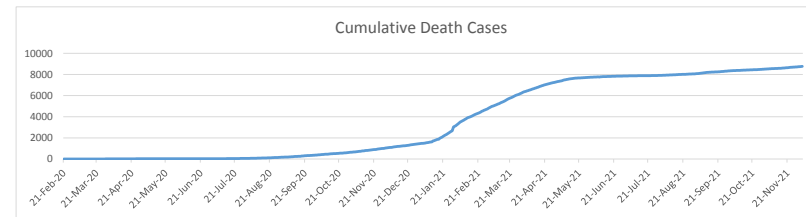

LEB | Covid - 19 Daily Situation Report
05-Jan-22

Total Cumulative confirmed cases	746,632	incl. 12958 Arrivals since 21.02.2020
New confirmed cases in the last 24 hours	5,818	incl. 247 Arrivals
Number of PCR Tests done in the last 24 hours	34,611	
Positivity Rate	16.8%	
Cumulative death cases	9,213	
Number of death cases in the last 24 hours	20	
Death Rate	1.2%	
Hospitalized Cases	675	incl. 351 in ICU
Recovered Cases	670,412	

Vaccine Updates

Cumulative Vaccinations (1st Dose)	2,417,073
Cumulative Vaccinations (2nd Dose)	1,967,808
Cumulative Vaccinations (3rd Dose)	314,470
Vaccinations given in the last 24 hours (1st Dose)	13,538
Vaccinations given in the last 24 hours (2nd Dose)	6,118
Vaccinations given in the last 24 hours (3rd Dose)	7,888

Covid-19 Worldwide Situation update	
Cumulative confirmed cases	296,146,023
Total death cases	5,477,405
Death Rate	2.5%
Recovered cases	256,390,076
Critical cases	91,165

References:
MoPH
Worldometers
FT Vaccine tracker