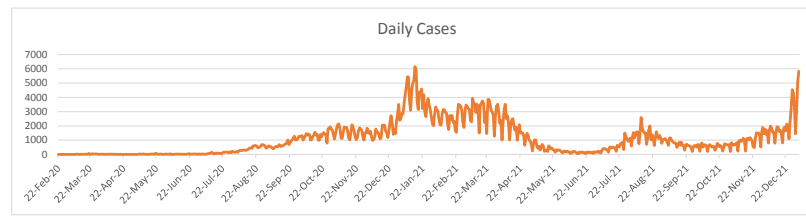

LEB | Covid - 19 Daily Situation Report
05-Jan-22

Total Cumulative confirmed cases	746,632	incl. 12958 Arrivals since 21.02.2020
New confirmed cases in the last 24 hours	5,818	incl. 247 Arrivals
Number of PCR Tests done in the last 24 hours	34,611	
Positivity Rate	16.8%	
Cumulative death cases	9,213	
Number of death cases in the last 24 hours	20	
Death Rate	1.2%	
Hospitalized Cases	675	incl. 351 in ICU
Recovered Cases	670,412	

Vaccine Updates

Cumulative Vaccinations (1st Dose)	2,417,073
Cumulative Vaccinations (2nd Dose)	1,967,808
Cumulative Vaccinations (3rd Dose)	314,470
Vaccinations given in the last 24 hours (1st Dose)	13,538
Vaccinations given in the last 24 hours (2nd Dose)	6,118
Vaccinations given in the last 24 hours (3rd Dose)	7,888

Covid-19 Worldwide Situation update	
Cumulative confirmed cases	296,146,023
Total death cases	5,477,405
Death Rate	2.5%
Recovered cases	256,390,076
Critical cases	91,165

References:
MoPH
Worldometers
FT Vaccine tracker