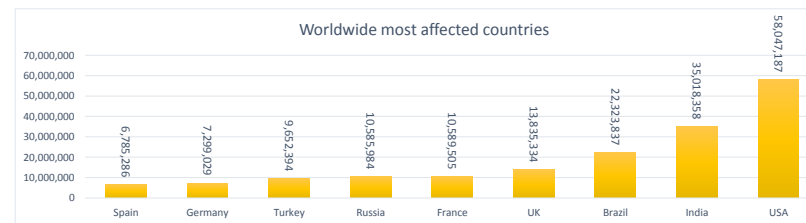

LEB | Covid - 19 Daily Situation Report
05-Jan-22

Total Cumulative confirmed cases	746,632	incl. 12958 Arrivals since 21.02.2020
New confirmed cases in the last 24 hours	5,818	incl. 247 Arrivals
Number of PCR Tests done in the last 24 hours	34,611	
Positivity Rate	16.8%	
Cumulative death cases	9,213	
Number of death cases in the last 24 hours	20	
Death Rate	1.2%	
Hospitalized Cases	675	incl. 351 in ICU
Recovered Cases	670,412	

Vaccine Updates

Cumulative Vaccinations (1st Dose)	2,417,073
Cumulative Vaccinations (2nd Dose)	1,967,808
Cumulative Vaccinations (3rd Dose)	314,470
Vaccinations given in the last 24 hours (1st Dose)	13,538
Vaccinations given in the last 24 hours (2nd Dose)	6,118
Vaccinations given in the last 24 hours (3rd Dose)	7,888

Covid-19 Worldwide Situation update	
Cumulative confirmed cases	296,146,023
Total death cases	5,477,405
Death Rate	2.5%
Recovered cases	256,390,076
Critical cases	91,165

References:
MoPH
Worldometers
FT Vaccine tracker