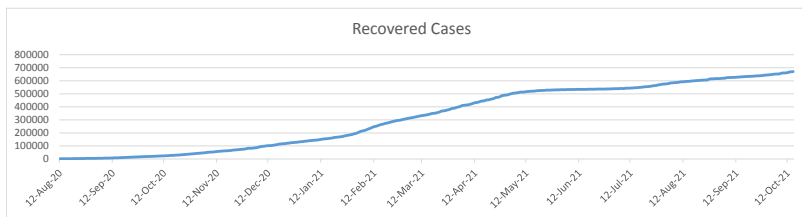

LEB | Covid - 19 Daily Situation Report
05-Jan-22

Total Cumulative confirmed cases	746,632	incl. 12958 Arrivals since 21.02.2020
New confirmed cases in the last 24 hours	5,818	incl. 247 Arrivals
Number of PCR Tests done in the last 24 hours	34,611	
Positivity Rate	16.8%	
Cumulative death cases	9,213	
Number of death cases in the last 24 hours	20	
Death Rate	1.2%	
Hospitalized Cases	675	incl. 351 in ICU
Recovered Cases	670,412	

Vaccine Updates

Cumulative Vaccinations (1st Dose)	2,417,073
Cumulative Vaccinations (2nd Dose)	1,967,808
Cumulative Vaccinations (3rd Dose)	314,470
Vaccinations given in the last 24 hours (1st Dose)	13,538
Vaccinations given in the last 24 hours (2nd Dose)	6,118
Vaccinations given in the last 24 hours (3rd Dose)	7,888

Covid-19 Worldwide Situation update	
Cumulative confirmed cases	296,146,023
Total death cases	5,477,405
Death Rate	2.5%
Recovered cases	256,390,076
Critical cases	91,165

References:
MoPH
Worldometers
FT Vaccine tracker