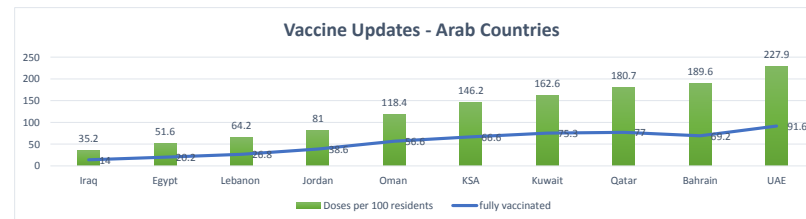

LEB | Covid - 19 Daily Situation Report
05-Jan-22

Total Cumulative confirmed cases	746,632	incl. 12958 Arrivals since 21.02.2020
New confirmed cases in the last 24 hours	5,818	incl. 247 Arrivals
Number of PCR Tests done in the last 24 hours	34,611	
Positivity Rate	16.8%	
Cumulative death cases	9,213	
Number of death cases in the last 24 hours	20	
Death Rate	1.2%	
Hospitalized Cases	675	incl. 351 in ICU
Recovered Cases	670,412	

Vaccine Updates

Cumulative Vaccinations (1st Dose)	2,417,073
Cumulative Vaccinations (2nd Dose)	1,967,808
Cumulative Vaccinations (3rd Dose)	314,470
Vaccinations given in the last 24 hours (1st Dose)	13,538
Vaccinations given in the last 24 hours (2nd Dose)	6,118
Vaccinations given in the last 24 hours (3rd Dose)	7,888