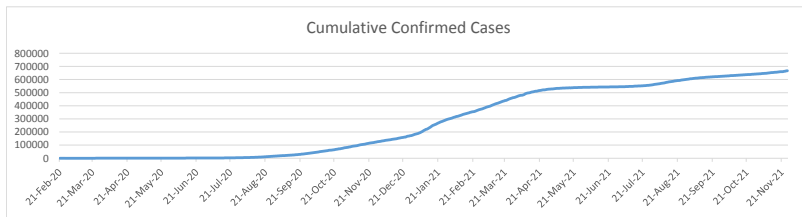

LEB | Covid - 19 Daily Situation Report
05-Jan-22

Total Cumulative confirmed cases	746,632	incl. 12958 Arrivals since 21.02.2020
New confirmed cases in the last 24 hours	5,818	incl. 247 Arrivals
Number of PCR Tests done in the last 24 hours	34,611	
Positivity Rate	16.8%	
Cumulative death cases	9,213	
Number of death cases in the last 24 hours	20	
Death Rate	1.2%	
Hospitalized Cases	675	incl. 351 in ICU
Recovered Cases	670,412	

Vaccine Updates

Cumulative Vaccinations (1st Dose)	2,417,073
Cumulative Vaccinations (2nd Dose)	1,967,808
Cumulative Vaccinations (3rd Dose)	314,470
Vaccinations given in the last 24 hours (1st Dose)	13,538
Vaccinations given in the last 24 hours (2nd Dose)	6,118
Vaccinations given in the last 24 hours (3rd Dose)	7,888

Covid-19 Worldwide Situation update	
Cumulative confirmed cases	296,146,023
Total death cases	5,477,405
Death Rate	2.5%
Recovered cases	256,390,076
Critical cases	91,165

References:
MoPH
Worldometers
FT Vaccine tracker