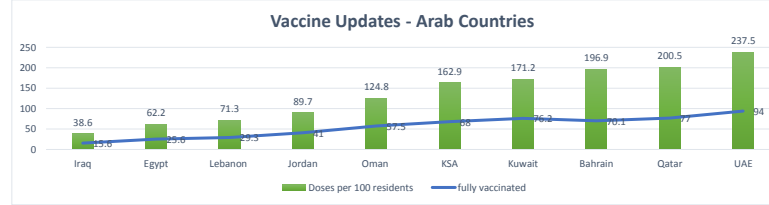

LEB | Covid - 19 Daily Situation Report  
05-Feb-22

Total Cumulative confirmed cases	965,627	incl. 19013 Arrivals since 21.02.2020
New confirmed cases in the last 24 hours	8,472	incl. 184 Arrivals
Number of PCR Tests done in the last 24 hours	36,972	
Positivity Rate	22.9%	
Cumulative death cases	9,694	
Number of death cases in the last 24 hours	19	
Death Rate	1.0%	
Hopitalized Cases	802	incl. 368 in ICU
Recovered Cases	744,185	

Vaccine Updates

Cumulative Vaccinations (1st Dose)	2,601,706
Cumulative Vaccinations (2nd Dose)	2,178,119
Cumulative Vaccinations (3rd Dose)	464,951
Vaccinations given in the last 24 hours (1st Dose)	2,907
Vaccinations given in the last 24 hours (2nd Dose)	3,447
Vaccinations given in the last 24 hours (3rd Dose)	5,336