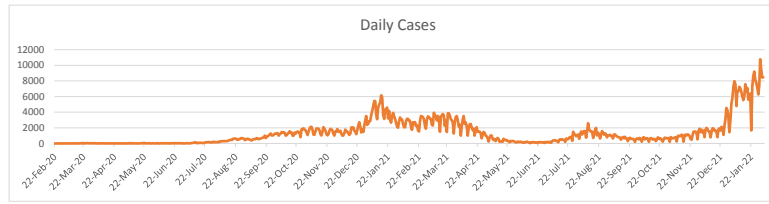

LEB | Covid - 19 Daily Situation Report  
05-Feb-22

Total Cumulative confirmed cases	965,627	incl. 19013 Arrivals since 21.02.2020
New confirmed cases in the last 24 hours	8,472	incl. 184 Arrivals
Number of PCR Tests done in the last 24 hours	36,972	
Positivity Rate	22.9%	
Cumulative death cases	9,694	
Number of death cases in the last 24 hours	19	
Death Rate	1.0%	
Hopitalized Cases	802	incl. 368 in ICU
Recovered Cases	744,185	

Vaccine Updates

Cumulative Vaccinations (1st Dose)	2,601,706
Cumulative Vaccinations (2nd Dose)	2,178,119
Cumulative Vaccinations (3rd Dose)	464,951
Vaccinations given in the last 24 hours (1st Dose)	2,907
Vaccinations given in the last 24 hours (2nd Dose)	3,447
Vaccinations given in the last 24 hours (3rd Dose)	5,336

<b>Covid-19 Worldwide Situation update</b>	
Cumulative confirmed cases	392,628,348
Total death cases	5,747,516
Death Rate	2.5%
Recovered cases	311,283,464
Critical cases	91,582

References:  
MoPH  
Worldometers  
FT Vaccine tracker