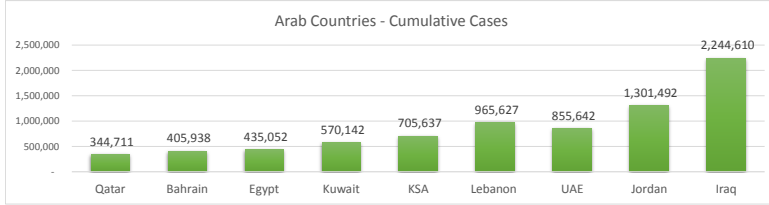

LEB | Covid - 19 Daily Situation Report  
05-Feb-22

Total Cumulative confirmed cases	965,627	incl. 19013 Arrivals since 21.02.2020
New confirmed cases in the last 24 hours	8,472	incl. 184 Arrivals
Number of PCR Tests done in the last 24 hours	36,972	
Positivity Rate	22.9%	
Cumulative death cases	9,694	
Number of death cases in the last 24 hours	19	
Death Rate	1.0%	
Hopitalized Cases	802	incl. 368 in ICU
Recovered Cases	744,185	

Vaccine Updates

Cumulative Vaccinations (1st Dose)	2,601,706
Cumulative Vaccinations (2nd Dose)	2,178,119
Cumulative Vaccinations (3rd Dose)	464,951
Vaccinations given in the last 24 hours (1st Dose)	2,907
Vaccinations given in the last 24 hours (2nd Dose)	3,447
Vaccinations given in the last 24 hours (3rd Dose)	5,336