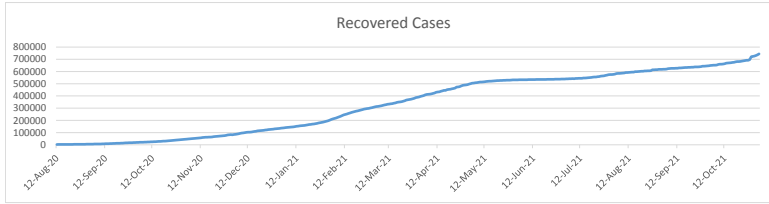

LEB | Covid - 19 Daily Situation Report  
05-Feb-22

Total Cumulative confirmed cases	965,627	incl. 19013 Arrivals since 21.02.2020
New confirmed cases in the last 24 hours	8,472	incl. 184 Arrivals
Number of PCR Tests done in the last 24 hours	36,972	
Positivity Rate	22.9%	
Cumulative death cases	9,694	
Number of death cases in the last 24 hours	19	
Death Rate	1.0%	
Hopitalized Cases	802	incl. 368 in ICU
Recovered Cases	744,185	

Vaccine Updates

Cumulative Vaccinations (1st Dose)	2,601,706
Cumulative Vaccinations (2nd Dose)	2,178,119
Cumulative Vaccinations (3rd Dose)	464,951
Vaccinations given in the last 24 hours (1st Dose)	2,907
Vaccinations given in the last 24 hours (2nd Dose)	3,447
Vaccinations given in the last 24 hours (3rd Dose)	5,336

<b>Covid-19 Worldwide Situation update</b>	
Cumulative confirmed cases	392,628,348
Total death cases	5,747,516
Death Rate	2.5%
Recovered cases	311,283,464
Critical cases	91,582

References:  
MoPH  
Worldometers  
FT Vaccine tracker