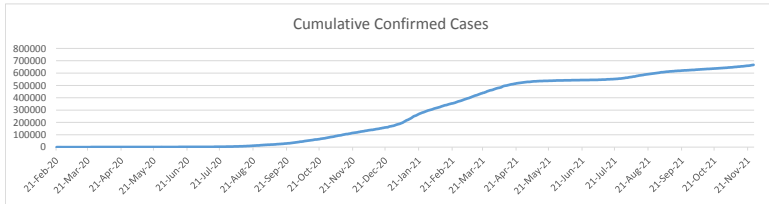

LEB | Covid - 19 Daily Situation Report  
05-Feb-22

Total Cumulative confirmed cases	965,627	incl. 19013 Arrivals since 21.02.2020
New confirmed cases in the last 24 hours	8,472	incl. 184 Arrivals
Number of PCR Tests done in the last 24 hours	36,972	
Positivity Rate	22.9%	
Cumulative death cases	9,694	
Number of death cases in the last 24 hours	19	
Death Rate	1.0%	
Hopitalized Cases	802	incl. 368 in ICU
Recovered Cases	744,185	

Vaccine Updates

Cumulative Vaccinations (1st Dose)	2,601,706
Cumulative Vaccinations (2nd Dose)	2,178,119
Cumulative Vaccinations (3rd Dose)	464,951
Vaccinations given in the last 24 hours (1st Dose)	2,907
Vaccinations given in the last 24 hours (2nd Dose)	3,447
Vaccinations given in the last 24 hours (3rd Dose)	5,336

<b>Covid-19 Worldwide Situation update</b>	
Cumulative confirmed cases	392,628,348
Total death cases	5,747,516
Death Rate	2.5%
Recovered cases	311,283,464
Critical cases	91,582

References:  
MoPH  
Worldometers  
FT Vaccine tracker