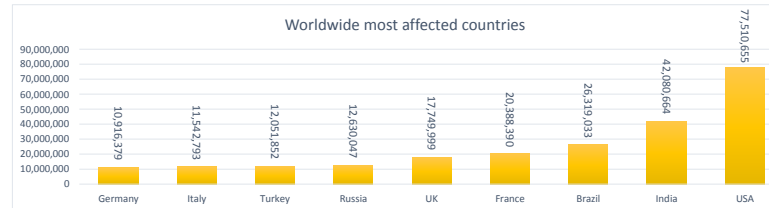

LEB | Covid - 19 Daily Situation Report  
05-Feb-22

Total Cumulative confirmed cases	965,627	incl. 19013 Arrivals since 21.02.2020
New confirmed cases in the last 24 hours	8,472	incl. 184 Arrivals
Number of PCR Tests done in the last 24 hours	36,972	
Positivity Rate	22.9%	
Cumulative death cases	9,694	
Number of death cases in the last 24 hours	19	
Death Rate	1.0%	
Hopitalized Cases	802	incl. 368 in ICU
Recovered Cases	744,185	

Vaccine Updates

Cumulative Vaccinations (1st Dose)	2,601,706
Cumulative Vaccinations (2nd Dose)	2,178,119
Cumulative Vaccinations (3rd Dose)	464,951
Vaccinations given in the last 24 hours (1st Dose)	2,907
Vaccinations given in the last 24 hours (2nd Dose)	3,447
Vaccinations given in the last 24 hours (3rd Dose)	5,336

<b>Covid-19 Worldwide Situation update</b>	
Cumulative confirmed cases	392,628,348
Total death cases	5,747,516
Death Rate	2.5%
Recovered cases	311,283,464
Critical cases	91,582

References:  
MoPH  
Worldometers  
FT Vaccine tracker