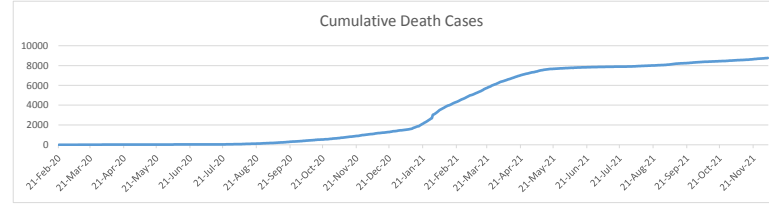

LEB | Covid - 19 Daily Situation Report  
05-Feb-22

Total Cumulative confirmed cases	965,627	incl. 19013 Arrivals since 21.02.2020
New confirmed cases in the last 24 hours	8,472	incl. 184 Arrivals
Number of PCR Tests done in the last 24 hours	36,972	
Positivity Rate	22.9%	
Cumulative death cases	9,694	
Number of death cases in the last 24 hours	19	
Death Rate	1.0%	
Hopitalized Cases	802	incl. 368 in ICU
Recovered Cases	744,185	

Vaccine Updates

Cumulative Vaccinations (1st Dose)	2,601,706
Cumulative Vaccinations (2nd Dose)	2,178,119
Cumulative Vaccinations (3rd Dose)	464,951
Vaccinations given in the last 24 hours (1st Dose)	2,907
Vaccinations given in the last 24 hours (2nd Dose)	3,447
Vaccinations given in the last 24 hours (3rd Dose)	5,336