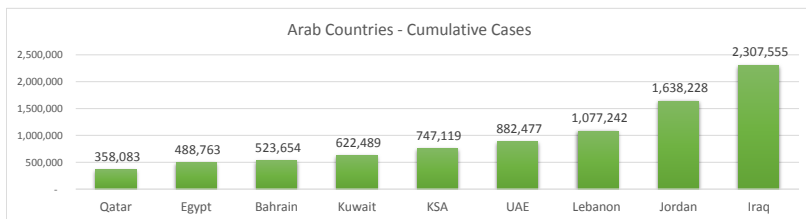

LEB | Covid - 19 Daily Situation Report

05-Mar-22

Total Cumulative confirmed cases	1,077,242	incl. 21842 Arrivals since 21.02.2020
New confirmed cases in the last 24 hours	1,268	incl. 2 Arrivals
Number of PCR Tests done in the last 24 hours	11,166	
Positivity Rate	11.4%	
Cumulative death cases	10,142	
Number of death cases in the last 24 hours	9	
Death Rate	0.9%	
Hospitalized Cases	387	incl. 196 in ICU
Recovered Cases	938,586	

Vaccine Updates

Cumulative Vaccinations (1st Dose)	2,649,754
Cumulative Vaccinations (2nd Dose)	2,301,322
Cumulative Vaccinations (3rd Dose)	539,784
Vaccinations given in the last 24 hours (1st Dose)	1,082
Vaccinations given in the last 24 hours (2nd Dose)	2,761
Vaccinations given in the last 24 hours (3rd Dose)	2,648