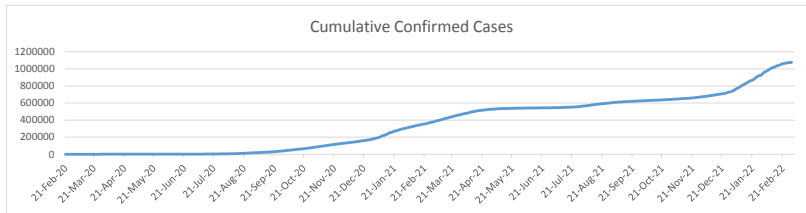

LEB | Covid - 19 Daily Situation Report

05-Mar-22

Total Cumulative confirmed cases	1,077,242	incl. 21842 Arrivals since 21.02.2020
New confirmed cases in the last 24 hours	1,268	incl. 2 Arrivals
Number of PCR Tests done in the last 24 hours	11,166	
Positivity Rate	11.4%	
Cumulative death cases	10,142	
Number of death cases in the last 24 hours	9	
Death Rate	0.9%	
Hospitalized Cases	387	incl. 196 in ICU
Recovered Cases	938,586	

Vaccine Updates

Cumulative Vaccinations (1st Dose)	2,649,754
Cumulative Vaccinations (2nd Dose)	2,301,322
Cumulative Vaccinations (3rd Dose)	539,784
Vaccinations given in the last 24 hours (1st Dose)	1,082
Vaccinations given in the last 24 hours (2nd Dose)	2,761
Vaccinations given in the last 24 hours (3rd Dose)	2,648

Covid-19 Worldwide Situation update	
Cumulative confirmed cases	444,696,563
Total death cases	6,013,400
Death Rate	2.5%
Recovered cases	377,742,548
Critical cases	71,646

References:
MoPH
Worldometers
FT Vaccine tracker