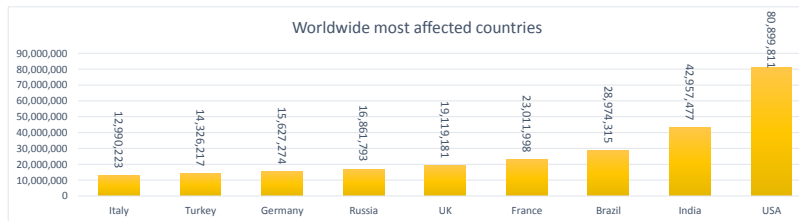

LEB | Covid - 19 Daily Situation Report

05-Mar-22

Total Cumulative confirmed cases	1,077,242	incl. 21842 Arrivals since 21.02.2020
New confirmed cases in the last 24 hours	1,268	incl. 2 Arrivals
Number of PCR Tests done in the last 24 hours	11,166	
Positivity Rate	11.4%	
Cumulative death cases	10,142	
Number of death cases in the last 24 hours	9	
Death Rate	0.9%	
Hospitalized Cases	387	incl. 196 in ICU
Recovered Cases	938,586	

Vaccine Updates

Cumulative Vaccinations (1st Dose)	2,649,754
Cumulative Vaccinations (2nd Dose)	2,301,322
Cumulative Vaccinations (3rd Dose)	539,784
Vaccinations given in the last 24 hours (1st Dose)	1,082
Vaccinations given in the last 24 hours (2nd Dose)	2,761
Vaccinations given in the last 24 hours (3rd Dose)	2,648

Covid-19 Worldwide Situation update	
Cumulative confirmed cases	444,696,563
Total death cases	6,013,400
Death Rate	2.5%
Recovered cases	377,742,548
Critical cases	71,646

References:
MoPH
Worldometers
FT Vaccine tracker