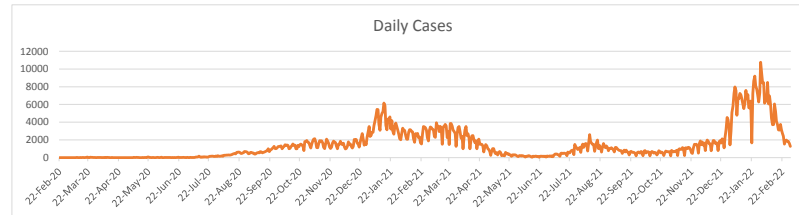

LEB | Covid - 19 Daily Situation Report

05-Mar-22

Total Cumulative confirmed cases	1,077,242	incl. 21842 Arrivals since 21.02.2020
New confirmed cases in the last 24 hours	1,268	incl. 2 Arrivals
Number of PCR Tests done in the last 24 hours	11,166	
Positivity Rate	11.4%	
Cumulative death cases	10,142	
Number of death cases in the last 24 hours	9	
Death Rate	0.9%	
Hospitalized Cases	387	incl. 196 in ICU
Recovered Cases	938,586	

Vaccine Updates

Cumulative Vaccinations (1st Dose)	2,649,754
Cumulative Vaccinations (2nd Dose)	2,301,322
Cumulative Vaccinations (3rd Dose)	539,784
Vaccinations given in the last 24 hours (1st Dose)	1,082
Vaccinations given in the last 24 hours (2nd Dose)	2,761
Vaccinations given in the last 24 hours (3rd Dose)	2,648

Covid-19 Worldwide Situation update	
Cumulative confirmed cases	444,696,563
Total death cases	6,013,400
Death Rate	2.5%
Recovered cases	377,742,548
Critical cases	71,646

References:
MoPH
Worldometers
FT Vaccine tracker