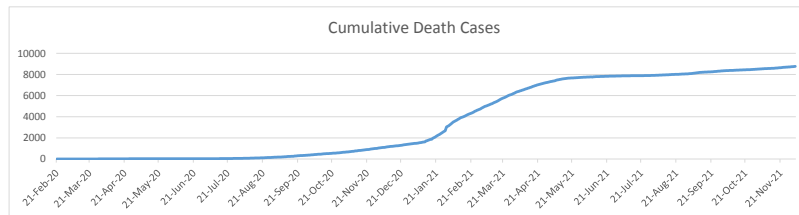

LEB | Covid - 19 Daily Situation Report

05-Mar-22

Total Cumulative confirmed cases	1,077,242	incl. 21842 Arrivals since 21.02.2020
New confirmed cases in the last 24 hours	1,268	incl. 2 Arrivals
Number of PCR Tests done in the last 24 hours	11,166	
Positivity Rate	11.4%	
Cumulative death cases	10,142	
Number of death cases in the last 24 hours	9	
Death Rate	0.9%	
Hospitalized Cases	387	incl. 196 in ICU
Recovered Cases	938,586	

Vaccine Updates

Cumulative Vaccinations (1st Dose)	2,649,754
Cumulative Vaccinations (2nd Dose)	2,301,322
Cumulative Vaccinations (3rd Dose)	539,784
Vaccinations given in the last 24 hours (1st Dose)	1,082
Vaccinations given in the last 24 hours (2nd Dose)	2,761
Vaccinations given in the last 24 hours (3rd Dose)	2,648

Covid-19 Worldwide Situation update	
Cumulative confirmed cases	444,696,563
Total death cases	6,013,400
Death Rate	2.5%
Recovered cases	377,742,548
Critical cases	71,646

References:
MoPH
Worldometers
FT Vaccine tracker