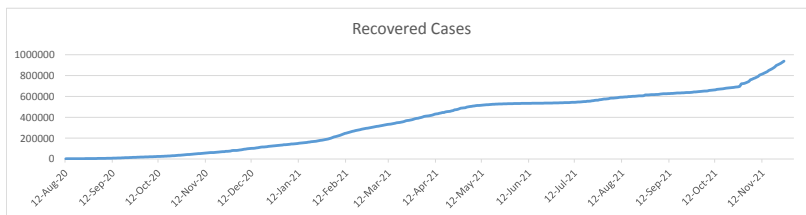

LEB | Covid - 19 Daily Situation Report

05-Mar-22

Total Cumulative confirmed cases	1,077,242	incl. 21842 Arrivals since 21.02.2020
New confirmed cases in the last 24 hours	1,268	incl. 2 Arrivals
Number of PCR Tests done in the last 24 hours	11,166	
Positivity Rate	11.4%	
Cumulative death cases	10,142	
Number of death cases in the last 24 hours	9	
Death Rate	0.9%	
Hospitalized Cases	387	incl. 196 in ICU
Recovered Cases	938,586	

Vaccine Updates

Cumulative Vaccinations (1st Dose)	2,649,754
Cumulative Vaccinations (2nd Dose)	2,301,322
Cumulative Vaccinations (3rd Dose)	539,784
Vaccinations given in the last 24 hours (1st Dose)	1,082
Vaccinations given in the last 24 hours (2nd Dose)	2,761
Vaccinations given in the last 24 hours (3rd Dose)	2,648

Covid-19 Worldwide Situation update	
Cumulative confirmed cases	444,696,563
Total death cases	6,013,400
Death Rate	2.5%
Recovered cases	377,742,548
Critical cases	71,646

References:
MoPH
Worldometers
FT Vaccine tracker