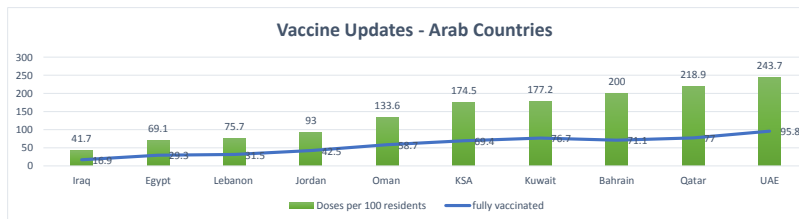

LEB | Covid - 19 Daily Situation Report

05-Mar-22

Total Cumulative confirmed cases	1,077,242	incl. 21842 Arrivals since 21.02.2020
New confirmed cases in the last 24 hours	1,268	incl. 2 Arrivals
Number of PCR Tests done in the last 24 hours	11,166	
Positivity Rate	11.4%	
Cumulative death cases	10,142	
Number of death cases in the last 24 hours	9	
Death Rate	0.9%	
Hospitalized Cases	387	incl. 196 in ICU
Recovered Cases	938,586	

Vaccine Updates

Cumulative Vaccinations (1st Dose)	2,649,754
Cumulative Vaccinations (2nd Dose)	2,301,322
Cumulative Vaccinations (3rd Dose)	539,784
Vaccinations given in the last 24 hours (1st Dose)	1,082
Vaccinations given in the last 24 hours (2nd Dose)	2,761
Vaccinations given in the last 24 hours (3rd Dose)	2,648