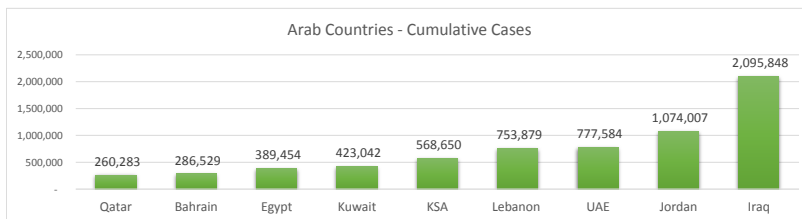

**LEB | Covid - 19 Daily Situation Report**  
06-Jan-22

<b>Total Cumulative confirmed cases</b>	753,879	incl. 13183 Arrivals since 21.02.2020
<b>New confirmed cases in the last 24 hours</b>	7,247	incl. 225 Arrivals
<b>Number of PCR Tests done in the last 24 hours</b>	35,283	
<b>Positivity Rate</b>	20.5%	
<b>Cumulative death cases</b>	9,231	
<b>Number of death cases in the last 24 hours</b>	18	
<b>Death Rate</b>	1.2%	
<b>Hospitalized Cases</b>	666	incl. 347 in ICU
<b>Recovered Cases</b>	672,101	

**Vaccine Updates**

<b>Cumulative Vaccinations (1st Dose)</b>	2,427,862
<b>Cumulative Vaccinations (2nd Dose)</b>	1,972,445
<b>Cumulative Vaccinations (3rd Dose)</b>	321,399
<b>Vaccinations given in the last 24 hours (1st Dose)</b>	10,789
<b>Vaccinations given in the last 24 hours (2nd Dose)</b>	4,637
<b>Vaccinations given in the last 24 hours (3rd Dose)</b>	6,929