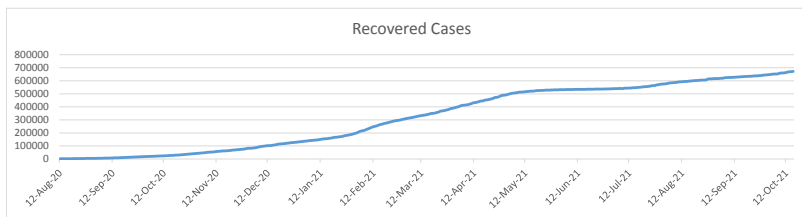

**LEB | Covid - 19 Daily Situation Report**  
06-Jan-22

<b>Total Cumulative confirmed cases</b>	753,879	incl. 13183 Arrivals since 21.02.2020
<b>New confirmed cases in the last 24 hours</b>	7,247	incl. 225 Arrivals
<b>Number of PCR Tests done in the last 24 hours</b>	35,283	
<b>Positivity Rate</b>	20.5%	
<b>Cumulative death cases</b>	9,231	
<b>Number of death cases in the last 24 hours</b>	18	
<b>Death Rate</b>	1.2%	
<b>Hospitalized Cases</b>	666	incl. 347 in ICU
<b>Recovered Cases</b>	672,101	

**Vaccine Updates**

<b>Cumulative Vaccinations (1st Dose)</b>	2,427,862
<b>Cumulative Vaccinations (2nd Dose)</b>	1,972,445
<b>Cumulative Vaccinations (3rd Dose)</b>	321,399
<b>Vaccinations given in the last 24 hours (1st Dose)</b>	10,789
<b>Vaccinations given in the last 24 hours (2nd Dose)</b>	4,637
<b>Vaccinations given in the last 24 hours (3rd Dose)</b>	6,929

<b>Covid-19 Worldwide Situation update</b>	
<b>Cumulative confirmed cases</b>	298,766,667
<b>Total death cases</b>	5,484,942
<b>Death Rate</b>	2.5%
<b>Recovered cases</b>	257,073,842
<b>Critical cases</b>	91,688