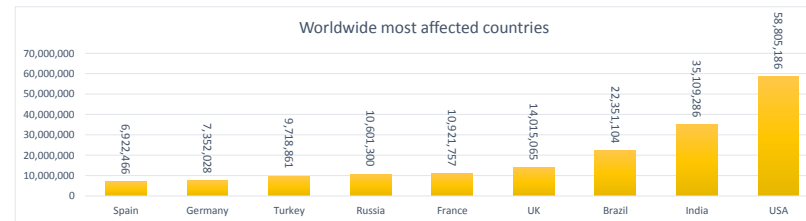

References:
MoPH
Worldometers
FT Vaccine tracker