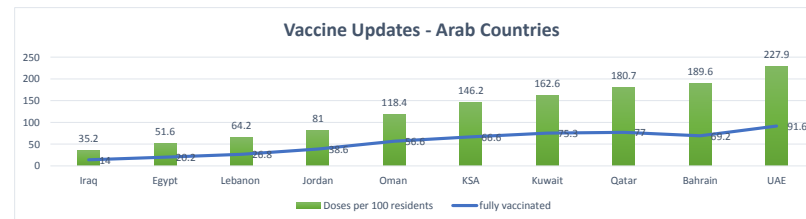

**LEB | Covid - 19 Daily Situation Report**  
06-Jan-22

<b>Total Cumulative confirmed cases</b>	753,879	incl. 13183 Arrivals since 21.02.2020
<b>New confirmed cases in the last 24 hours</b>	7,247	incl. 225 Arrivals
<b>Number of PCR Tests done in the last 24 hours</b>	35,283	
<b>Positivity Rate</b>	20.5%	
<b>Cumulative death cases</b>	9,231	
<b>Number of death cases in the last 24 hours</b>	18	
<b>Death Rate</b>	1.2%	
<b>Hospitalized Cases</b>	666	incl. 347 in ICU
<b>Recovered Cases</b>	672,101	

**Vaccine Updates**

<b>Cumulative Vaccinations (1st Dose)</b>	2,427,862
<b>Cumulative Vaccinations (2nd Dose)</b>	1,972,445
<b>Cumulative Vaccinations (3rd Dose)</b>	321,399
<b>Vaccinations given in the last 24 hours (1st Dose)</b>	10,789
<b>Vaccinations given in the last 24 hours (2nd Dose)</b>	4,637
<b>Vaccinations given in the last 24 hours (3rd Dose)</b>	6,929