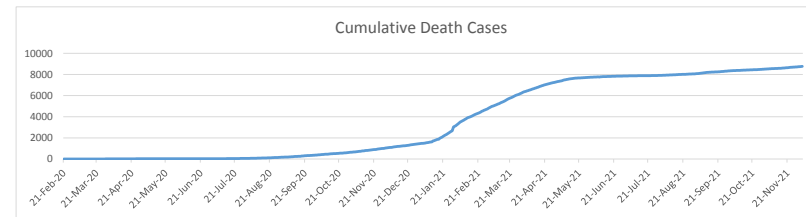

**LEB | Covid - 19 Daily Situation Report**  
06-Jan-22

<b>Total Cumulative confirmed cases</b>	753,879	incl. 13183 Arrivals since 21.02.2020
<b>New confirmed cases in the last 24 hours</b>	7,247	incl. 225 Arrivals
<b>Number of PCR Tests done in the last 24 hours</b>	35,283	
<b>Positivity Rate</b>	20.5%	
<b>Cumulative death cases</b>	9,231	
<b>Number of death cases in the last 24 hours</b>	18	
<b>Death Rate</b>	1.2%	
<b>Hospitalized Cases</b>	666	incl. 347 in ICU
<b>Recovered Cases</b>	672,101	

**Vaccine Updates**

<b>Cumulative Vaccinations (1st Dose)</b>	2,427,862
<b>Cumulative Vaccinations (2nd Dose)</b>	1,972,445
<b>Cumulative Vaccinations (3rd Dose)</b>	321,399
<b>Vaccinations given in the last 24 hours (1st Dose)</b>	10,789
<b>Vaccinations given in the last 24 hours (2nd Dose)</b>	4,637
<b>Vaccinations given in the last 24 hours (3rd Dose)</b>	6,929

<b>Covid-19 Worldwide Situation update</b>	
<b>Cumulative confirmed cases</b>	298,766,667
<b>Total death cases</b>	5,484,942
<b>Death Rate</b>	2.5%
<b>Recovered cases</b>	257,073,842
<b>Critical cases</b>	91,688