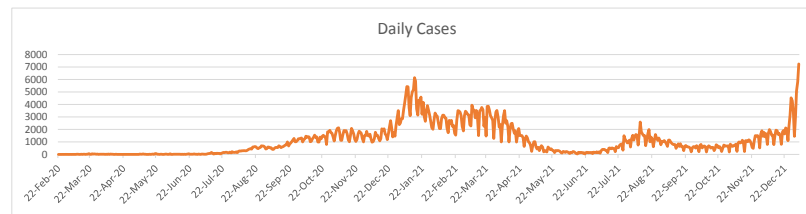

**LEB | Covid - 19 Daily Situation Report**  
06-Jan-22

<b>Total Cumulative confirmed cases</b>	753,879	incl. 13183 Arrivals since 21.02.2020
<b>New confirmed cases in the last 24 hours</b>	7,247	incl. 225 Arrivals
<b>Number of PCR Tests done in the last 24 hours</b>	35,283	
<b>Positivity Rate</b>	20.5%	
<b>Cumulative death cases</b>	9,231	
<b>Number of death cases in the last 24 hours</b>	18	
<b>Death Rate</b>	1.2%	
<b>Hospitalized Cases</b>	666	incl. 347 in ICU
<b>Recovered Cases</b>	672,101	

**Vaccine Updates**

<b>Cumulative Vaccinations (1st Dose)</b>	2,427,862
<b>Cumulative Vaccinations (2nd Dose)</b>	1,972,445
<b>Cumulative Vaccinations (3rd Dose)</b>	321,399
<b>Vaccinations given in the last 24 hours (1st Dose)</b>	10,789
<b>Vaccinations given in the last 24 hours (2nd Dose)</b>	4,637
<b>Vaccinations given in the last 24 hours (3rd Dose)</b>	6,929

<b>Covid-19 Worldwide Situation update</b>	
<b>Cumulative confirmed cases</b>	298,766,667
<b>Total death cases</b>	5,484,942
<b>Death Rate</b>	2.5%
<b>Recovered cases</b>	257,073,842
<b>Critical cases</b>	91,688