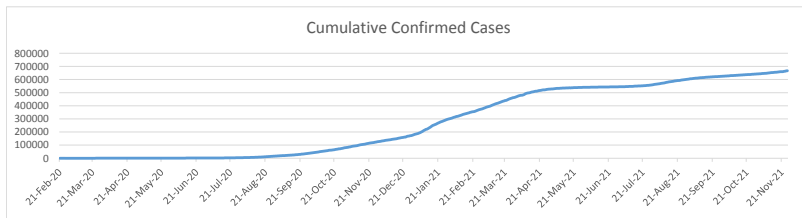

**LEB | Covid - 19 Daily Situation Report**  
06-Jan-22

<b>Total Cumulative confirmed cases</b>	753,879	incl. 13183 Arrivals since 21.02.2020
<b>New confirmed cases in the last 24 hours</b>	7,247	incl. 225 Arrivals
<b>Number of PCR Tests done in the last 24 hours</b>	35,283	
<b>Positivity Rate</b>	20.5%	
<b>Cumulative death cases</b>	9,231	
<b>Number of death cases in the last 24 hours</b>	18	
<b>Death Rate</b>	1.2%	
<b>Hospitalized Cases</b>	666	incl. 347 in ICU
<b>Recovered Cases</b>	672,101	

**Vaccine Updates**

<b>Cumulative Vaccinations (1st Dose)</b>	2,427,862
<b>Cumulative Vaccinations (2nd Dose)</b>	1,972,445
<b>Cumulative Vaccinations (3rd Dose)</b>	321,399
<b>Vaccinations given in the last 24 hours (1st Dose)</b>	10,789
<b>Vaccinations given in the last 24 hours (2nd Dose)</b>	4,637
<b>Vaccinations given in the last 24 hours (3rd Dose)</b>	6,929

<b>Covid-19 Worldwide Situation update</b>	
<b>Cumulative confirmed cases</b>	298,766,667
<b>Total death cases</b>	5,484,942
<b>Death Rate</b>	2.5%
<b>Recovered cases</b>	257,073,842
<b>Critical cases</b>	91,688