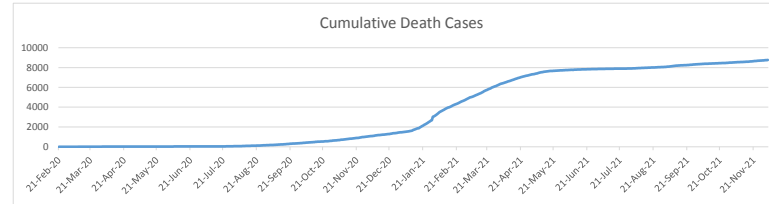

LEB | Covid - 19 Daily Situation Report
06-Feb-22

Total Cumulative confirmed cases	971,774	incl. 19205 Arrivals since 21.02.2020
New confirmed cases in the last 24 hours	6,147	incl. 192 Arrivals
Number of PCR Tests done in the last 24 hours	NA	
Positivity Rate	NA	
Cumulative death cases	9,711	
Number of death cases in the last 24 hours	17	
Death Rate	1.0%	
Hopitalized Cases	802	incl. 373 in ICU
Recovered Cases	NA	

Vaccine Updates

Cumulative Vaccinations (1st Dose)	36,012,581
Cumulative Vaccinations (2nd Dose)	2,179,105
Cumulative Vaccinations (3rd Dose)	465,715
Vaccinations given in the last 24 hours (1st Dose)	875
Vaccinations given in the last 24 hours (2nd Dose)	986
Vaccinations given in the last 24 hours (3rd Dose)	764