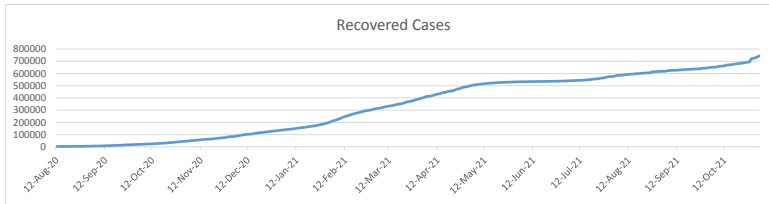

LEB | Covid - 19 Daily Situation Report
06-Feb-22

Total Cumulative confirmed cases	971,774	incl. 19205 Arrivals since 21.02.2020
New confirmed cases in the last 24 hours	6,147	incl. 192 Arrivals
Number of PCR Tests done in the last 24 hours	NA	
Positivity Rate	NA	
Cumulative death cases	9,711	
Number of death cases in the last 24 hours	17	
Death Rate	1.0%	
Hopitalized Cases	802	incl. 373 in ICU
Recovered Cases	NA	

Vaccine Updates

Cumulative Vaccinations (1st Dose)	36,012,581
Cumulative Vaccinations (2nd Dose)	2,179,105
Cumulative Vaccinations (3rd Dose)	465,715
Vaccinations given in the last 24 hours (1st Dose)	875
Vaccinations given in the last 24 hours (2nd Dose)	986
Vaccinations given in the last 24 hours (3rd Dose)	764

Covid-19 Worldwide Situation update	
Cumulative confirmed cases	395,102,791
Total death cases	5,755,203
Death Rate	2.5%
Recovered cases	313,869,492
Critical cases	91,083

References:
MoPH
Worldometers
FT Vaccine tracker