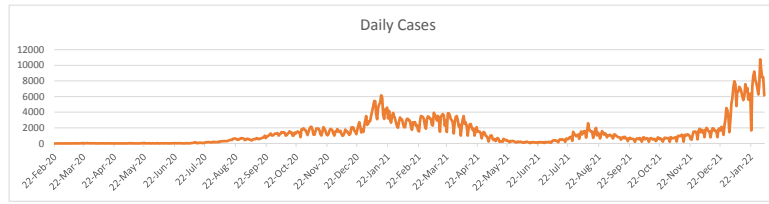

LEB | Covid - 19 Daily Situation Report
06-Feb-22

Total Cumulative confirmed cases	971,774	incl. 19205 Arrivals since 21.02.2020
New confirmed cases in the last 24 hours	6,147	incl. 192 Arrivals
Number of PCR Tests done in the last 24 hours	NA	
Positivity Rate	NA	
Cumulative death cases	9,711	
Number of death cases in the last 24 hours	17	
Death Rate	1.0%	
Hopitalized Cases	802	incl. 373 in ICU
Recovered Cases	NA	

Vaccine Updates

Cumulative Vaccinations (1st Dose)	36,012,581
Cumulative Vaccinations (2nd Dose)	2,179,105
Cumulative Vaccinations (3rd Dose)	465,715
Vaccinations given in the last 24 hours (1st Dose)	875
Vaccinations given in the last 24 hours (2nd Dose)	986
Vaccinations given in the last 24 hours (3rd Dose)	764

Covid-19 Worldwide Situation update	
Cumulative confirmed cases	395,102,791
Total death cases	5,755,203
Death Rate	2.5%
Recovered cases	313,869,492
Critical cases	91,083

References:
MoPH
Worldometers
FT Vaccine tracker