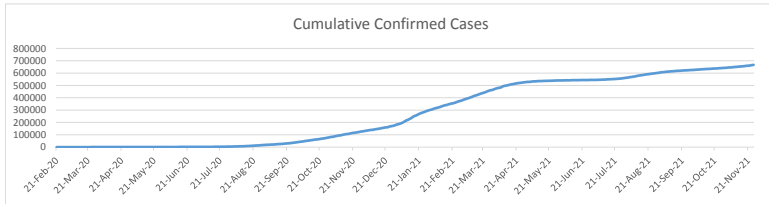

LEB | Covid - 19 Daily Situation Report
06-Feb-22

Total Cumulative confirmed cases	971,774	incl. 19205 Arrivals since 21.02.2020
New confirmed cases in the last 24 hours	6,147	incl. 192 Arrivals
Number of PCR Tests done in the last 24 hours	NA	
Positivity Rate	NA	
Cumulative death cases	9,711	
Number of death cases in the last 24 hours	17	
Death Rate	1.0%	
Hopitalized Cases	802	incl. 373 in ICU
Recovered Cases	NA	

Vaccine Updates

Cumulative Vaccinations (1st Dose)	36,012,581
Cumulative Vaccinations (2nd Dose)	2,179,105
Cumulative Vaccinations (3rd Dose)	465,715
Vaccinations given in the last 24 hours (1st Dose)	875
Vaccinations given in the last 24 hours (2nd Dose)	986
Vaccinations given in the last 24 hours (3rd Dose)	764

Covid-19 Worldwide Situation update	
Cumulative confirmed cases	395,102,791
Total death cases	5,755,203
Death Rate	2.5%
Recovered cases	313,869,492
Critical cases	91,083

References:
MoPH
Worldometers
FT Vaccine tracker