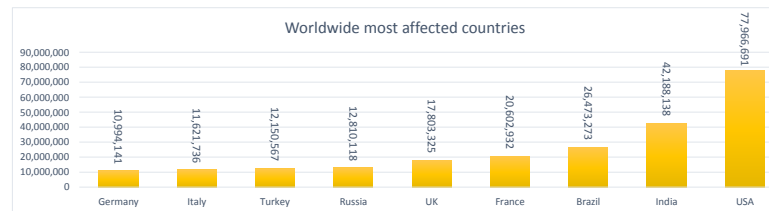

LEB | Covid - 19 Daily Situation Report
06-Feb-22

Total Cumulative confirmed cases	971,774	incl. 19205 Arrivals since 21.02.2020
New confirmed cases in the last 24 hours	6,147	incl. 192 Arrivals
Number of PCR Tests done in the last 24 hours	NA	
Positivity Rate	NA	
Cumulative death cases	9,711	
Number of death cases in the last 24 hours	17	
Death Rate	1.0%	
Hopitalized Cases	802	incl. 373 in ICU
Recovered Cases	NA	

Vaccine Updates

Cumulative Vaccinations (1st Dose)	36,012,581
Cumulative Vaccinations (2nd Dose)	2,179,105
Cumulative Vaccinations (3rd Dose)	465,715
Vaccinations given in the last 24 hours (1st Dose)	875
Vaccinations given in the last 24 hours (2nd Dose)	986
Vaccinations given in the last 24 hours (3rd Dose)	764

Covid-19 Worldwide Situation update	
Cumulative confirmed cases	395,102,791
Total death cases	5,755,203
Death Rate	2.5%
Recovered cases	313,869,492
Critical cases	91,083

References:
MoPH
Worldometers
FT Vaccine tracker