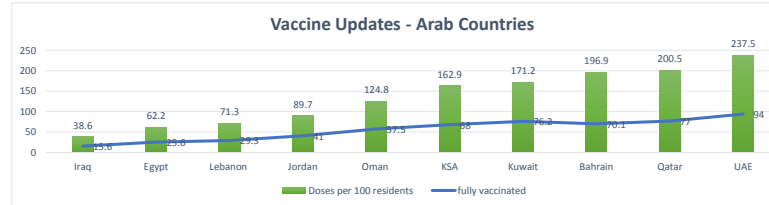

LEB | Covid - 19 Daily Situation Report
06-Feb-22

Total Cumulative confirmed cases	971,774	incl. 19205 Arrivals since 21.02.2020
New confirmed cases in the last 24 hours	6,147	incl. 192 Arrivals
Number of PCR Tests done in the last 24 hours	NA	
Positivity Rate	NA	
Cumulative death cases	9,711	
Number of death cases in the last 24 hours	17	
Death Rate	1.0%	
Hopitalized Cases	802	incl. 373 in ICU
Recovered Cases	NA	

Vaccine Updates

Cumulative Vaccinations (1st Dose)	36,012,581
Cumulative Vaccinations (2nd Dose)	2,179,105
Cumulative Vaccinations (3rd Dose)	465,715
Vaccinations given in the last 24 hours (1st Dose)	875
Vaccinations given in the last 24 hours (2nd Dose)	986
Vaccinations given in the last 24 hours (3rd Dose)	764