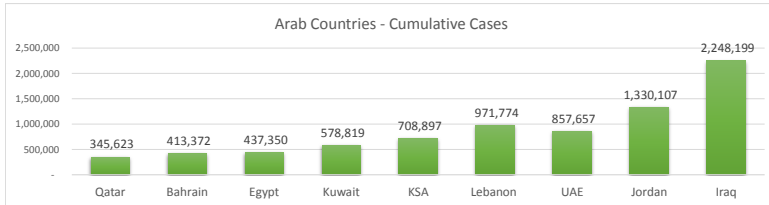

LEB | Covid - 19 Daily Situation Report
06-Feb-22

Total Cumulative confirmed cases	971,774	incl. 19205 Arrivals since 21.02.2020
New confirmed cases in the last 24 hours	6,147	incl. 192 Arrivals
Number of PCR Tests done in the last 24 hours	NA	
Positivity Rate	NA	
Cumulative death cases	9,711	
Number of death cases in the last 24 hours	17	
Death Rate	1.0%	
Hopitalized Cases	802	incl. 373 in ICU
Recovered Cases	NA	

Vaccine Updates

Cumulative Vaccinations (1st Dose)	36,012,581
Cumulative Vaccinations (2nd Dose)	2,179,105
Cumulative Vaccinations (3rd Dose)	465,715
Vaccinations given in the last 24 hours (1st Dose)	875
Vaccinations given in the last 24 hours (2nd Dose)	986
Vaccinations given in the last 24 hours (3rd Dose)	764