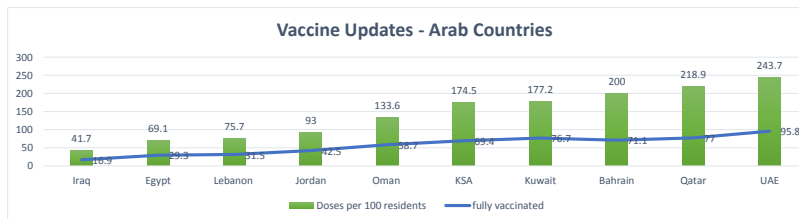

LEB | Covid - 19 Daily Situation Report

06-Mar-22

Total Cumulative confirmed cases	1,078,249	incl. 21842 Arrivals since 21.02.2020
New confirmed cases in the last 24 hours	1,007	
Number of PCR Tests done in the last 24 hours	NA	
Positivity Rate	NA	
Cumulative death cases	10,152	
Number of death cases in the last 24 hours	10	
Death Rate	0.9%	
Hospitalized Cases	369	incl. 188 in ICU
Recovered Cases	NA	

Vaccine Updates

Cumulative Vaccinations (1st Dose)	NA
Cumulative Vaccinations (2nd Dose)	NA
Cumulative Vaccinations (3rd Dose)	NA
Vaccinations given in the last 24 hours (1st Dose)	NA
Vaccinations given in the last 24 hours (2nd Dose)	NA
Vaccinations given in the last 24 hours (3rd Dose)	NA

Covid-19 Worldwide Situation update	
Cumulative confirmed cases	445,952,989
Total death cases	6,018,004
Death Rate	2.5%
Recovered cases	379,097,554
Critical cases	71,522