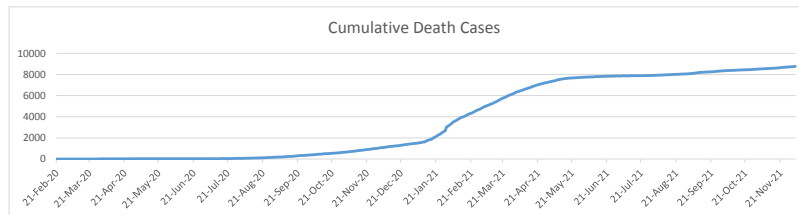

LEB | Covid - 19 Daily Situation Report

06-Mar-22

Total Cumulative confirmed cases	1,078,249	incl. 21842 Arrivals since 21.02.2020
New confirmed cases in the last 24 hours	1,007	
Number of PCR Tests done in the last 24 hours	NA	
Positivity Rate	NA	
Cumulative death cases	10,152	
Number of death cases in the last 24 hours	10	
Death Rate	0.9%	
Hospitalized Cases	369	incl. 188 in ICU
Recovered Cases	NA	

Vaccine Updates

Cumulative Vaccinations (1st Dose)	NA
Cumulative Vaccinations (2nd Dose)	NA
Cumulative Vaccinations (3rd Dose)	NA
Vaccinations given in the last 24 hours (1st Dose)	NA
Vaccinations given in the last 24 hours (2nd Dose)	NA
Vaccinations given in the last 24 hours (3rd Dose)	NA

Covid-19 Worldwide Situation update	
Cumulative confirmed cases	445,952,989
Total death cases	6,018,004
Death Rate	2.5%
Recovered cases	379,097,554
Critical cases	71,522

References:
MoPH
Worldometers
FT Vaccine tracker