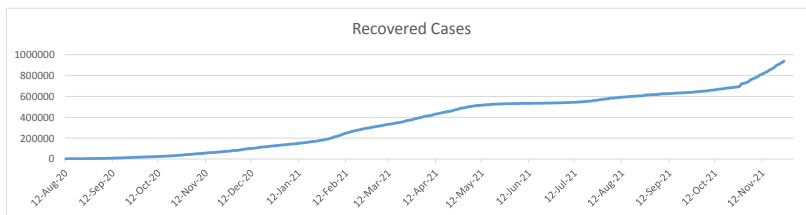

LEB | Covid - 19 Daily Situation Report

06-Mar-22

Total Cumulative confirmed cases	1,078,249	incl. 21842 Arrivals since 21.02.2020
New confirmed cases in the last 24 hours	1,007	
Number of PCR Tests done in the last 24 hours	NA	
Positivity Rate	NA	
Cumulative death cases	10,152	
Number of death cases in the last 24 hours	10	
Death Rate	0.9%	
Hospitalized Cases	369	incl. 188 in ICU
Recovered Cases	NA	

Vaccine Updates

Cumulative Vaccinations (1st Dose)	NA
Cumulative Vaccinations (2nd Dose)	NA
Cumulative Vaccinations (3rd Dose)	NA
Vaccinations given in the last 24 hours (1st Dose)	NA
Vaccinations given in the last 24 hours (2nd Dose)	NA
Vaccinations given in the last 24 hours (3rd Dose)	NA

Covid-19 Worldwide Situation update	
Cumulative confirmed cases	445,952,989
Total death cases	6,018,004
Death Rate	2.5%
Recovered cases	379,097,554
Critical cases	71,522

References:
MoPH
Worldometers
FT Vaccine tracker