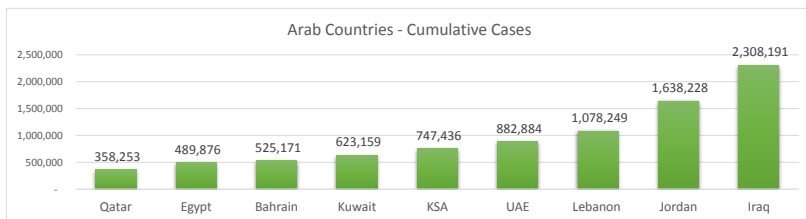

LEB | Covid - 19 Daily Situation Report

06-Mar-22

Total Cumulative confirmed cases	1,078,249	incl. 21842 Arrivals since 21.02.2020
New confirmed cases in the last 24 hours	1,007	
Number of PCR Tests done in the last 24 hours	NA	
Positivity Rate	NA	
Cumulative death cases	10,152	
Number of death cases in the last 24 hours	10	
Death Rate	0.9%	
Hospitalized Cases	369	incl. 188 in ICU
Recovered Cases	NA	

Covid-19 Worldwide Situation update	
Cumulative confirmed cases	445,952,989
Total death cases	6,018,004
Death Rate	2.5%
Recovered cases	379,097,554
Critical cases	71,522

References:
MoPH
Worldometers
FT Vaccine tracker