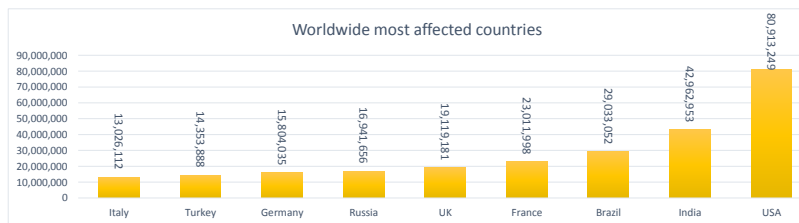

LEB | Covid - 19 Daily Situation Report

06-Mar-22

Total Cumulative confirmed cases	1,078,249	incl. 21842 Arrivals since 21.02.2020
New confirmed cases in the last 24 hours	1,007	
Number of PCR Tests done in the last 24 hours	NA	
Positivity Rate	NA	
Cumulative death cases	10,152	
Number of death cases in the last 24 hours	10	
Death Rate	0.9%	
Hospitalized Cases	369	incl. 188 in ICU
Recovered Cases	NA	

Covid-19 Worldwide Situation update	
Cumulative confirmed cases	445,952,989
Total death cases	6,018,004
Death Rate	2.5%
Recovered cases	379,097,554
Critical cases	71,522

References:
MoPH
Worldometers
FT Vaccine tracker