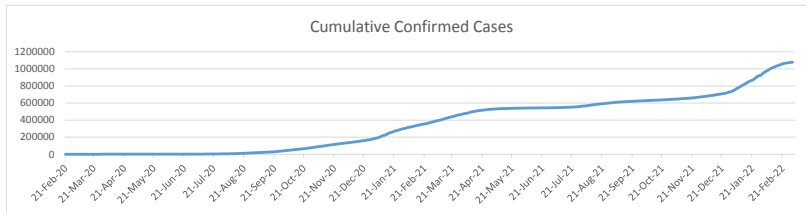

LEB | Covid - 19 Daily Situation Report

06-Mar-22

Total Cumulative confirmed cases	1,078,249	incl. 21842 Arrivals since 21.02.2020
New confirmed cases in the last 24 hours	1,007	
Number of PCR Tests done in the last 24 hours	NA	
Positivity Rate	NA	
Cumulative death cases	10,152	
Number of death cases in the last 24 hours	10	
Death Rate	0.9%	
Hospitalized Cases	369	incl. 188 in ICU
Recovered Cases	NA	

Vaccine Updates

Cumulative Vaccinations (1st Dose)	NA
Cumulative Vaccinations (2nd Dose)	NA
Cumulative Vaccinations (3rd Dose)	NA
Vaccinations given in the last 24 hours (1st Dose)	NA
Vaccinations given in the last 24 hours (2nd Dose)	NA
Vaccinations given in the last 24 hours (3rd Dose)	NA

Covid-19 Worldwide Situation update	
Cumulative confirmed cases	445,952,989
Total death cases	6,018,004
Death Rate	2.5%
Recovered cases	379,097,554
Critical cases	71,522

References:
MoPH
Worldometers
FT Vaccine tracker