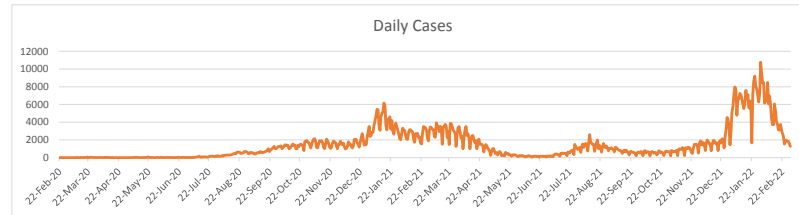

LEB | Covid - 19 Daily Situation Report

06-Mar-22

Total Cumulative confirmed cases	1,078,249	incl. 21842 Arrivals since 21.02.2020
New confirmed cases in the last 24 hours	1,007	
Number of PCR Tests done in the last 24 hours	NA	
Positivity Rate	NA	
Cumulative death cases	10,152	
Number of death cases in the last 24 hours	10	
Death Rate	0.9%	
Hospitalized Cases	369	incl. 188 in ICU
Recovered Cases	NA	

Vaccine Updates

Cumulative Vaccinations (1st Dose)	NA
Cumulative Vaccinations (2nd Dose)	NA
Cumulative Vaccinations (3rd Dose)	NA
Vaccinations given in the last 24 hours (1st Dose)	NA
Vaccinations given in the last 24 hours (2nd Dose)	NA
Vaccinations given in the last 24 hours (3rd Dose)	NA

Covid-19 Worldwide Situation update	
Cumulative confirmed cases	445,952,989
Total death cases	6,018,004
Death Rate	2.5%
Recovered cases	379,097,554
Critical cases	71,522

References:
MoPH
Worldometers
FT Vaccine tracker