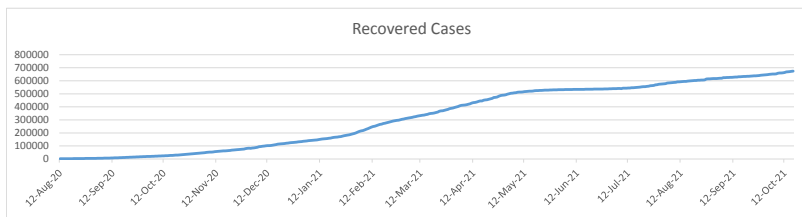

LEB | Covid - 19 Daily Situation Report
07-Jan-22

Total Cumulative confirmed cases	761,853	incl. 13439 Arrivals since 21.02.2020
New confirmed cases in the last 24 hours	7,974	incl. 256 Arrivals
Number of PCR Tests done in the last 24 hours	46,338	
Positivity Rate	17.2%	
Cumulative death cases	9,250	
Number of death cases in the last 24 hours	19	
Death Rate	1.2%	
Hopitalized Cases	668	incl. 347 in ICU
Recovered Cases	674,076	

Vaccine Updates

Cumulative Vaccinations (1st Dose)	NA
Cumulative Vaccinations (2nd Dose)	NA
Cumulative Vaccinations (3rd Dose)	NA
Vaccinations given in the last 24 hours (1st Dose)	NA
Vaccinations given in the last 24 hours (2nd Dose)	NA
Vaccinations given in the last 24 hours (3rd Dose)	NA

Covid-19 Worldwide Situation update	
Cumulative confirmed cases	302,047,483
Total death cases	5,493,623
Death Rate	2.5%
Recovered cases	257,978,410
Critical cases	92,232

References:
MoPH
Worldometers
FT Vaccine tracker