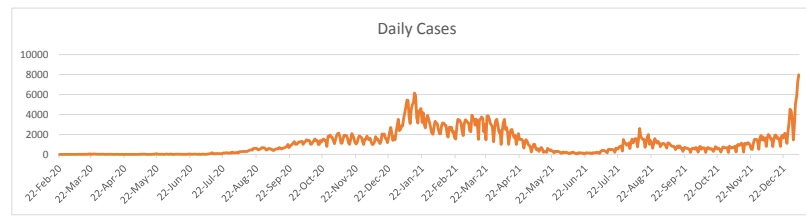

LEB | Covid - 19 Daily Situation Report
07-Jan-22

Total Cumulative confirmed cases	761,853	incl. 13439 Arrivals since 21.02.2020
New confirmed cases in the last 24 hours	7,974	incl. 256 Arrivals
Number of PCR Tests done in the last 24 hours	46,338	
Positivity Rate	17.2%	
Cumulative death cases	9,250	
Number of death cases in the last 24 hours	19	
Death Rate	1.2%	
Hopitalized Cases	668	incl. 347 in ICU
Recovered Cases	674,076	

Vaccine Updates

Cumulative Vaccinations (1st Dose)	NA
Cumulative Vaccinations (2nd Dose)	NA
Cumulative Vaccinations (3rd Dose)	NA
Vaccinations given in the last 24 hours (1st Dose)	NA
Vaccinations given in the last 24 hours (2nd Dose)	NA
Vaccinations given in the last 24 hours (3rd Dose)	NA

Covid-19 Worldwide Situation update	
Cumulative confirmed cases	302,047,483
Total death cases	5,493,623
Death Rate	2.5%
Recovered cases	257,978,410
Critical cases	92,232

References:
MoPH
Worldometers
FT Vaccine tracker