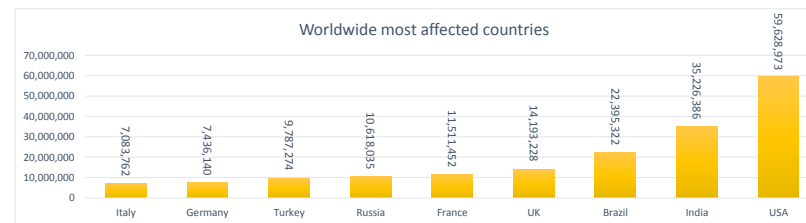

LEB | Covid - 19 Daily Situation Report
07-Jan-22

Total Cumulative confirmed cases	761,853	incl. 13439 Arrivals since 21.02.2020
New confirmed cases in the last 24 hours	7,974	incl. 256 Arrivals
Number of PCR Tests done in the last 24 hours	46,338	
Positivity Rate	17.2%	
Cumulative death cases	9,250	
Number of death cases in the last 24 hours	19	
Death Rate	1.2%	
Hopitalized Cases	668	incl. 347 in ICU
Recovered Cases	674,076	

Covid-19 Worldwide Situation update	
Cumulative confirmed cases	302,047,483
Total death cases	5,493,623
Death Rate	2.5%
Recovered cases	257,978,410
Critical cases	92,232

References:
MoPH
Worldometers
FT Vaccine tracker