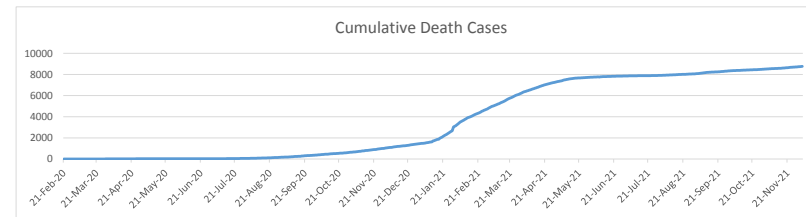

LEB | Covid - 19 Daily Situation Report
07-Jan-22

Total Cumulative confirmed cases	761,853	incl. 13439 Arrivals since 21.02.2020
New confirmed cases in the last 24 hours	7,974	incl. 256 Arrivals
Number of PCR Tests done in the last 24 hours	46,338	
Positivity Rate	17.2%	
Cumulative death cases	9,250	
Number of death cases in the last 24 hours	19	
Death Rate	1.2%	
Hopitalized Cases	668	incl. 347 in ICU
Recovered Cases	674,076	

Vaccine Updates

Cumulative Vaccinations (1st Dose)	NA
Cumulative Vaccinations (2nd Dose)	NA
Cumulative Vaccinations (3rd Dose)	NA
Vaccinations given in the last 24 hours (1st Dose)	NA
Vaccinations given in the last 24 hours (2nd Dose)	NA
Vaccinations given in the last 24 hours (3rd Dose)	NA

Covid-19 Worldwide Situation update	
Cumulative confirmed cases	302,047,483
Total death cases	5,493,623
Death Rate	2.5%
Recovered cases	257,978,410
Critical cases	92,232

References:
MoPH
Worldometers
FT Vaccine tracker