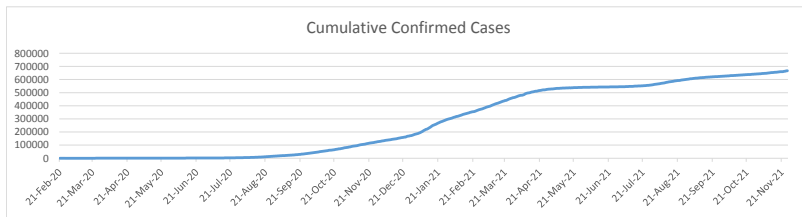

LEB | Covid - 19 Daily Situation Report
07-Jan-22

Total Cumulative confirmed cases	761,853	incl. 13439 Arrivals since 21.02.2020
New confirmed cases in the last 24 hours	7,974	incl. 256 Arrivals
Number of PCR Tests done in the last 24 hours	46,338	
Positivity Rate	17.2%	
Cumulative death cases	9,250	
Number of death cases in the last 24 hours	19	
Death Rate	1.2%	
Hopitalized Cases	668	incl. 347 in ICU
Recovered Cases	674,076	

Vaccine Updates

Cumulative Vaccinations (1st Dose)	NA
Cumulative Vaccinations (2nd Dose)	NA
Cumulative Vaccinations (3rd Dose)	NA
Vaccinations given in the last 24 hours (1st Dose)	NA
Vaccinations given in the last 24 hours (2nd Dose)	NA
Vaccinations given in the last 24 hours (3rd Dose)	NA

Covid-19 Worldwide Situation update	
Cumulative confirmed cases	302,047,483
Total death cases	5,493,623
Death Rate	2.5%
Recovered cases	257,978,410
Critical cases	92,232

References:
MoPH
Worldometers
FT Vaccine tracker