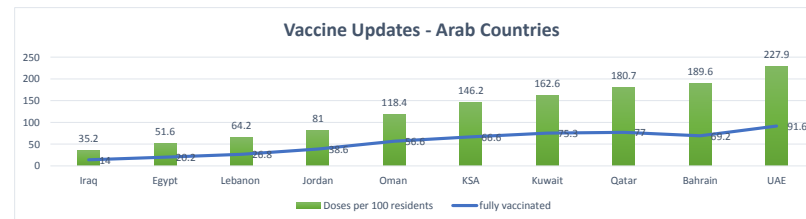

LEB | Covid - 19 Daily Situation Report
07-Jan-22

Total Cumulative confirmed cases	761,853	incl. 13439 Arrivals since 21.02.2020
New confirmed cases in the last 24 hours	7,974	incl. 256 Arrivals
Number of PCR Tests done in the last 24 hours	46,338	
Positivity Rate	17.2%	
Cumulative death cases	9,250	
Number of death cases in the last 24 hours	19	
Death Rate	1.2%	
Hopitalized Cases	668	incl. 347 in ICU
Recovered Cases	674,076	

Vaccine Updates

Cumulative Vaccinations (1st Dose)	NA
Cumulative Vaccinations (2nd Dose)	NA
Cumulative Vaccinations (3rd Dose)	NA
Vaccinations given in the last 24 hours (1st Dose)	NA
Vaccinations given in the last 24 hours (2nd Dose)	NA
Vaccinations given in the last 24 hours (3rd Dose)	NA

Covid-19 Worldwide Situation update	
Cumulative confirmed cases	302,047,483
Total death cases	5,493,623
Death Rate	2.5%
Recovered cases	257,978,410
Critical cases	92,232