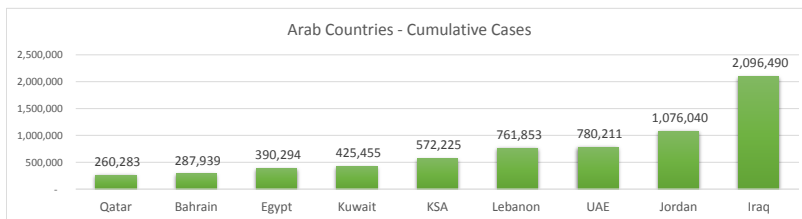

LEB | Covid - 19 Daily Situation Report
07-Jan-22

Total Cumulative confirmed cases	761,853	incl. 13439 Arrivals since 21.02.2020
New confirmed cases in the last 24 hours	7,974	incl. 256 Arrivals
Number of PCR Tests done in the last 24 hours	46,338	
Positivity Rate	17.2%	
Cumulative death cases	9,250	
Number of death cases in the last 24 hours	19	
Death Rate	1.2%	
Hopitalized Cases	668	incl. 347 in ICU
Recovered Cases	674,076	

Vaccine Updates

Cumulative Vaccinations (1st Dose)	NA
Cumulative Vaccinations (2nd Dose)	NA
Cumulative Vaccinations (3rd Dose)	NA
Vaccinations given in the last 24 hours (1st Dose)	NA
Vaccinations given in the last 24 hours (2nd Dose)	NA
Vaccinations given in the last 24 hours (3rd Dose)	NA

Covid-19 Worldwide Situation update	
Cumulative confirmed cases	302,047,483
Total death cases	5,493,623
Death Rate	2.5%
Recovered cases	257,978,410
Critical cases	92,232