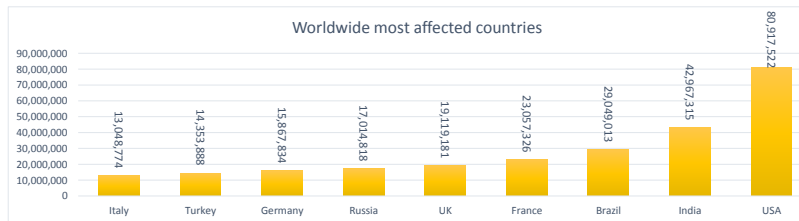

LEB | Covid - 19 Daily Situation Report
07-Mar-22

Total Cumulative confirmed cases	1,079,375	incl. 21842 Arrivals since 21.02.2020
New confirmed cases in the last 24 hours	1,126	
Number of PCR Tests done in the last 24 hours	9,263	
Positivity Rate	12.2%	
Cumulative death cases	10,161	
Number of death cases in the last 24 hours	9	
Death Rate	0.9%	
Hospitalized Cases	362	incl. 182 in ICU
Recovered Cases	955,466	

Covid-19 Worldwide Situation update	
Cumulative confirmed cases	447,313,516
Total death cases	6,022,973
Death Rate	2.5%
Recovered cases	380,489,141
Critical cases	70,855

References:
MoPH
Worldometers
FT Vaccine tracker