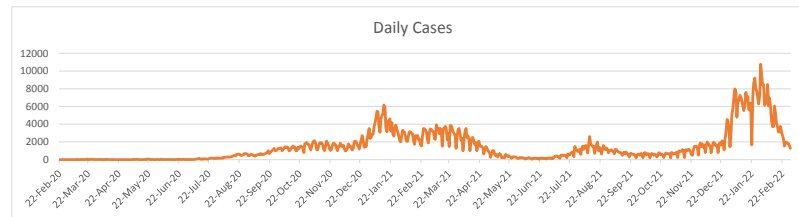

LEB | Covid - 19 Daily Situation Report
07-Mar-22

Total Cumulative confirmed cases	1,079,375	incl. 21842 Arrivals since 21.02.2020
New confirmed cases in the last 24 hours	1,126	
Number of PCR Tests done in the last 24 hours	9,263	
Positivity Rate	12.2%	
Cumulative death cases	10,161	
Number of death cases in the last 24 hours	9	
Death Rate	0.9%	
Hospitalized Cases	362	incl. 182 in ICU
Recovered Cases	955,466	

Vaccine Updates

Cumulative Vaccinations (1st Dose)	NA
Cumulative Vaccinations (2nd Dose)	NA
Cumulative Vaccinations (3rd Dose)	NA
Vaccinations given in the last 24 hours (1st Dose)	NA
Vaccinations given in the last 24 hours (2nd Dose)	NA
Vaccinations given in the last 24 hours (3rd Dose)	NA

Covid-19 Worldwide Situation update	
Cumulative confirmed cases	447,313,516
Total death cases	6,022,973
Death Rate	2.5%
Recovered cases	380,489,141
Critical cases	70,855

References:
MoPH
Worldometers
FT Vaccine tracker