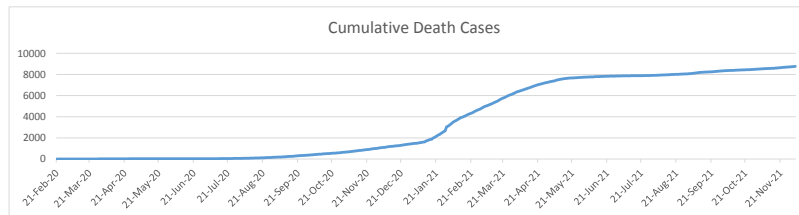

LEB | Covid - 19 Daily Situation Report
07-Mar-22

Total Cumulative confirmed cases	1,079,375	incl. 21842 Arrivals since 21.02.2020
New confirmed cases in the last 24 hours	1,126	
Number of PCR Tests done in the last 24 hours	9,263	
Positivity Rate	12.2%	
Cumulative death cases	10,161	
Number of death cases in the last 24 hours	9	
Death Rate	0.9%	
Hospitalized Cases	362	incl. 182 in ICU
Recovered Cases	955,466	

Vaccine Updates

Cumulative Vaccinations (1st Dose)	NA
Cumulative Vaccinations (2nd Dose)	NA
Cumulative Vaccinations (3rd Dose)	NA
Vaccinations given in the last 24 hours (1st Dose)	NA
Vaccinations given in the last 24 hours (2nd Dose)	NA
Vaccinations given in the last 24 hours (3rd Dose)	NA

Covid-19 Worldwide Situation update	
Cumulative confirmed cases	447,313,516
Total death cases	6,022,973
Death Rate	2.5%
Recovered cases	380,489,141
Critical cases	70,855

References:
MoPH
Worldometers
FT Vaccine tracker