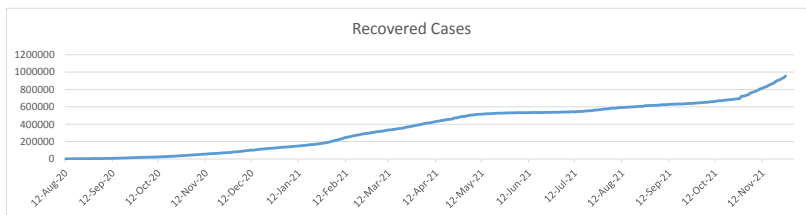

LEB | Covid - 19 Daily Situation Report
07-Mar-22

Total Cumulative confirmed cases	1,079,375	incl. 21842 Arrivals since 21.02.2020
New confirmed cases in the last 24 hours	1,126	
Number of PCR Tests done in the last 24 hours	9,263	
Positivity Rate	12.2%	
Cumulative death cases	10,161	
Number of death cases in the last 24 hours	9	
Death Rate	0.9%	
Hospitalized Cases	362	incl. 182 in ICU
Recovered Cases	955,466	

Vaccine Updates

Cumulative Vaccinations (1st Dose)	NA
Cumulative Vaccinations (2nd Dose)	NA
Cumulative Vaccinations (3rd Dose)	NA
Vaccinations given in the last 24 hours (1st Dose)	NA
Vaccinations given in the last 24 hours (2nd Dose)	NA
Vaccinations given in the last 24 hours (3rd Dose)	NA

Covid-19 Worldwide Situation update	
Cumulative confirmed cases	447,313,516
Total death cases	6,022,973
Death Rate	2.5%
Recovered cases	380,489,141
Critical cases	70,855

References:
MoPH
Worldometers
FT Vaccine tracker