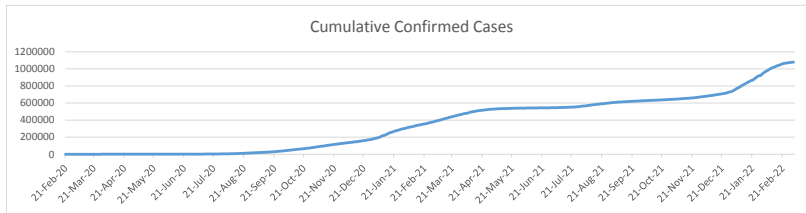

LEB | Covid - 19 Daily Situation Report
07-Mar-22

Total Cumulative confirmed cases	1,079,375	incl. 21842 Arrivals since 21.02.2020
New confirmed cases in the last 24 hours	1,126	
Number of PCR Tests done in the last 24 hours	9,263	
Positivity Rate	12.2%	
Cumulative death cases	10,161	
Number of death cases in the last 24 hours	9	
Death Rate	0.9%	
Hospitalized Cases	362	incl. 182 in ICU
Recovered Cases	955,466	

Vaccine Updates

Cumulative Vaccinations (1st Dose)	NA
Cumulative Vaccinations (2nd Dose)	NA
Cumulative Vaccinations (3rd Dose)	NA
Vaccinations given in the last 24 hours (1st Dose)	NA
Vaccinations given in the last 24 hours (2nd Dose)	NA
Vaccinations given in the last 24 hours (3rd Dose)	NA

Covid-19 Worldwide Situation update	
Cumulative confirmed cases	447,313,516
Total death cases	6,022,973
Death Rate	2.5%
Recovered cases	380,489,141
Critical cases	70,855

References:
MoPH
Worldometers
FT Vaccine tracker