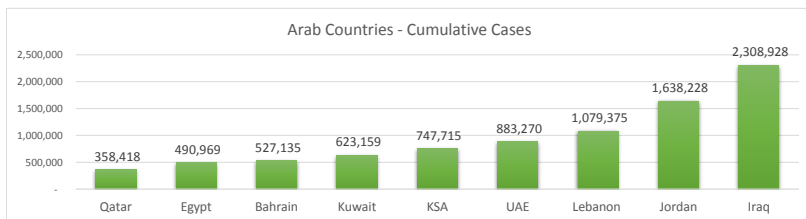

LEB | Covid - 19 Daily Situation Report
07-Mar-22

Total Cumulative confirmed cases	1,079,375	incl. 21842 Arrivals since 21.02.2020
New confirmed cases in the last 24 hours	1,126	
Number of PCR Tests done in the last 24 hours	9,263	
Positivity Rate	12.2%	
Cumulative death cases	10,161	
Number of death cases in the last 24 hours	9	
Death Rate	0.9%	
Hospitalized Cases	362	incl. 182 in ICU
Recovered Cases	955,466	

Covid-19 Worldwide Situation update	
Cumulative confirmed cases	447,313,516
Total death cases	6,022,973
Death Rate	2.5%
Recovered cases	380,489,141
Critical cases	70,855

References:
MoPH
Worldometers
FT Vaccine tracker