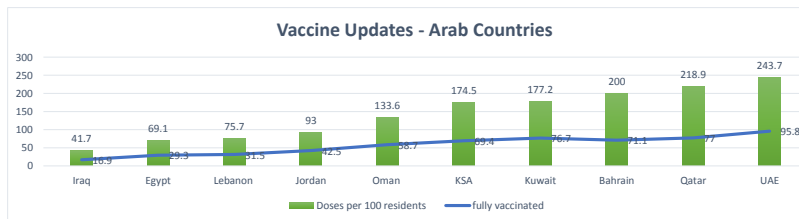

LEB | Covid - 19 Daily Situation Report
07-Mar-22

Total Cumulative confirmed cases	1,079,375	incl. 21842 Arrivals since 21.02.2020
New confirmed cases in the last 24 hours	1,126	
Number of PCR Tests done in the last 24 hours	9,263	
Positivity Rate	12.2%	
Cumulative death cases	10,161	
Number of death cases in the last 24 hours	9	
Death Rate	0.9%	
Hospitalized Cases	362	incl. 182 in ICU
Recovered Cases	955,466	

Vaccine Updates

Cumulative Vaccinations (1st Dose)	NA
Cumulative Vaccinations (2nd Dose)	NA
Cumulative Vaccinations (3rd Dose)	NA
Vaccinations given in the last 24 hours (1st Dose)	NA
Vaccinations given in the last 24 hours (2nd Dose)	NA
Vaccinations given in the last 24 hours (3rd Dose)	NA

Covid-19 Worldwide Situation update	
Cumulative confirmed cases	447,313,516
Total death cases	6,022,973
Death Rate	2.5%
Recovered cases	380,489,141
Critical cases	70,855