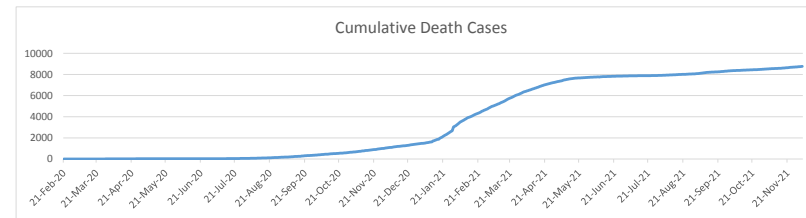

**LEB | Covid - 19 Daily Situation Report**  
08-Jan-22

Total Cumulative confirmed cases	769,400	incl. 13701 Arrivals since 21.02.2020
New confirmed cases in the last 24 hours	7,547	incl. 262 Arrivals
Number of PCR Tests done in the last 24 hours	35,386	
Positivity Rate	21.3%	
Cumulative death cases	9,267	
Number of death cases in the last 24 hours	17	
Death Rate	1.2%	
Hospitalized Cases	690	incl. 347 in ICU
Recovered Cases	675,895	

**Vaccine Updates**

Cumulative Vaccinations (1st Dose)	NA
Cumulative Vaccinations (2nd Dose)	NA
Cumulative Vaccinations (3rd Dose)	NA
Vaccinations given in the last 24 hours (1st Dose)	NA
Vaccinations given in the last 24 hours (2nd Dose)	NA
Vaccinations given in the last 24 hours (3rd Dose)	NA

Covid-19 Worldwide Situation update	
Cumulative confirmed cases	304,880,163
Total death cases	5,500,615
Death Rate	2.5%
Recovered cases	258,657,285
Critical cases	93,931

References:  
MoPH  
Worldometers  
FT Vaccine tracker