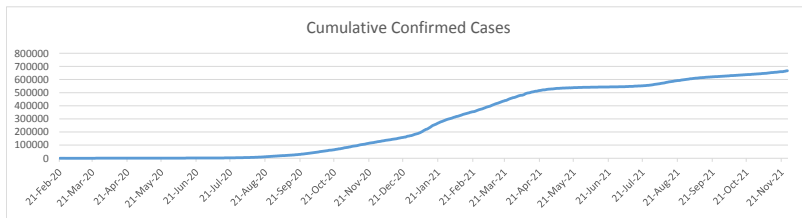

**LEB | Covid - 19 Daily Situation Report**  
08-Jan-22

Total Cumulative confirmed cases	769,400	incl. 13701 Arrivals since 21.02.2020
New confirmed cases in the last 24 hours	7,547	incl. 262 Arrivals
Number of PCR Tests done in the last 24 hours	35,386	
Positivity Rate	21.3%	
Cumulative death cases	9,267	
Number of death cases in the last 24 hours	17	
Death Rate	1.2%	
Hospitalized Cases	690	incl. 347 in ICU
Recovered Cases	675,895	

**Vaccine Updates**

Cumulative Vaccinations (1st Dose)	NA
Cumulative Vaccinations (2nd Dose)	NA
Cumulative Vaccinations (3rd Dose)	NA
Vaccinations given in the last 24 hours (1st Dose)	NA
Vaccinations given in the last 24 hours (2nd Dose)	NA
Vaccinations given in the last 24 hours (3rd Dose)	NA

Covid-19 Worldwide Situation update	
Cumulative confirmed cases	304,880,163
Total death cases	5,500,615
Death Rate	2.5%
Recovered cases	258,657,285
Critical cases	93,931

References:  
MoPH  
Worldometers  
FT Vaccine tracker