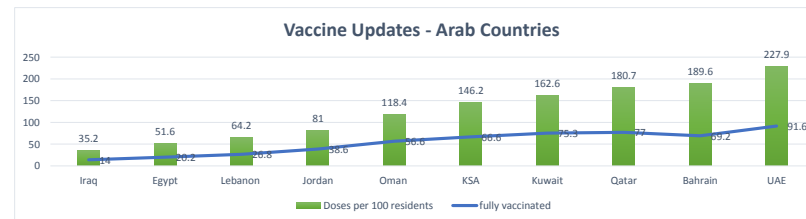

LEB | Covid - 19 Daily Situation Report
08-Jan-22

Total Cumulative confirmed cases	769,400	incl. 13701 Arrivals since 21.02.2020
New confirmed cases in the last 24 hours	7,547	incl. 262 Arrivals
Number of PCR Tests done in the last 24 hours	35,386	
Positivity Rate	21.3%	
Cumulative death cases	9,267	
Number of death cases in the last 24 hours	17	
Death Rate	1.2%	
Hospitalized Cases	690	incl. 347 in ICU
Recovered Cases	675,895	

Vaccine Updates

Cumulative Vaccinations (1st Dose)	NA
Cumulative Vaccinations (2nd Dose)	NA
Cumulative Vaccinations (3rd Dose)	NA
Vaccinations given in the last 24 hours (1st Dose)	NA
Vaccinations given in the last 24 hours (2nd Dose)	NA
Vaccinations given in the last 24 hours (3rd Dose)	NA

Covid-19 Worldwide Situation update	
Cumulative confirmed cases	304,880,163
Total death cases	5,500,615
Death Rate	2.5%
Recovered cases	258,657,285
Critical cases	93,931