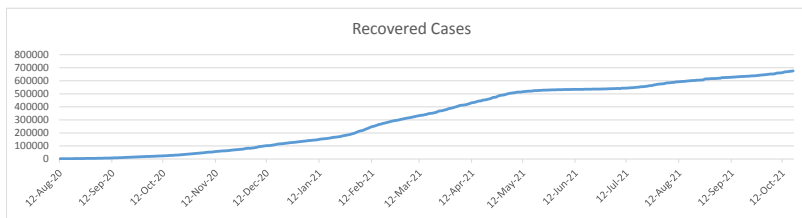

**LEB | Covid - 19 Daily Situation Report**  
08-Jan-22

Total Cumulative confirmed cases	769,400	incl. 13701 Arrivals since 21.02.2020
New confirmed cases in the last 24 hours	7,547	incl. 262 Arrivals
Number of PCR Tests done in the last 24 hours	35,386	
Positivity Rate	21.3%	
Cumulative death cases	9,267	
Number of death cases in the last 24 hours	17	
Death Rate	1.2%	
Hospitalized Cases	690	incl. 347 in ICU
Recovered Cases	675,895	

**Vaccine Updates**

Cumulative Vaccinations (1st Dose)	NA
Cumulative Vaccinations (2nd Dose)	NA
Cumulative Vaccinations (3rd Dose)	NA
Vaccinations given in the last 24 hours (1st Dose)	NA
Vaccinations given in the last 24 hours (2nd Dose)	NA
Vaccinations given in the last 24 hours (3rd Dose)	NA

Covid-19 Worldwide Situation update	
Cumulative confirmed cases	304,880,163
Total death cases	5,500,615
Death Rate	2.5%
Recovered cases	258,657,285
Critical cases	93,931

References:  
MoPH  
Worldometers  
FT Vaccine tracker