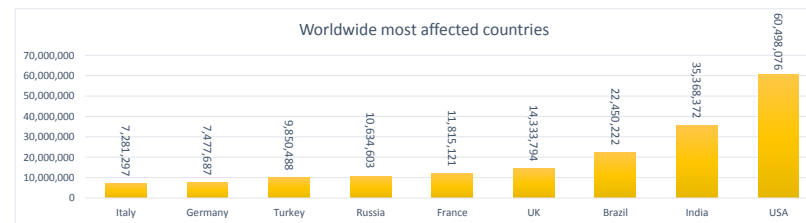

**LEB | Covid - 19 Daily Situation Report**  
08-Jan-22

Total Cumulative confirmed cases	769,400	incl. 13701 Arrivals since 21.02.2020
New confirmed cases in the last 24 hours	7,547	incl. 262 Arrivals
Number of PCR Tests done in the last 24 hours	35,386	
Positivity Rate	21.3%	
Cumulative death cases	9,267	
Number of death cases in the last 24 hours	17	
Death Rate	1.2%	
Hospitalized Cases	690	incl. 347 in ICU
Recovered Cases	675,895	

Covid-19 Worldwide Situation update	
Cumulative confirmed cases	304,880,163
Total death cases	5,500,615
Death Rate	2.5%
Recovered cases	258,657,285
Critical cases	93,931

References:  
MoPH  
Worldometers  
FT Vaccine tracker