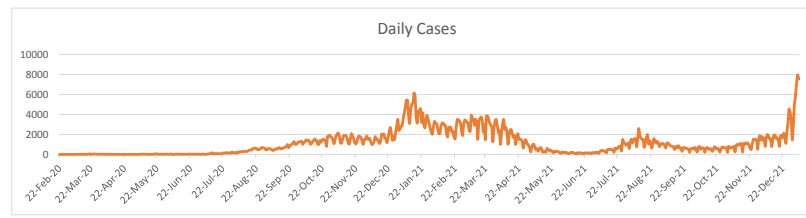

**LEB | Covid - 19 Daily Situation Report**  
08-Jan-22

Total Cumulative confirmed cases	769,400	incl. 13701 Arrivals since 21.02.2020
New confirmed cases in the last 24 hours	7,547	incl. 262 Arrivals
Number of PCR Tests done in the last 24 hours	35,386	
Positivity Rate	21.3%	
Cumulative death cases	9,267	
Number of death cases in the last 24 hours	17	
Death Rate	1.2%	
Hospitalized Cases	690	incl. 347 in ICU
Recovered Cases	675,895	

**Vaccine Updates**

Cumulative Vaccinations (1st Dose)	NA
Cumulative Vaccinations (2nd Dose)	NA
Cumulative Vaccinations (3rd Dose)	NA
Vaccinations given in the last 24 hours (1st Dose)	NA
Vaccinations given in the last 24 hours (2nd Dose)	NA
Vaccinations given in the last 24 hours (3rd Dose)	NA

Covid-19 Worldwide Situation update	
Cumulative confirmed cases	304,880,163
Total death cases	5,500,615
Death Rate	2.5%
Recovered cases	258,657,285
Critical cases	93,931

References:  
MoPH  
Worldometers  
FT Vaccine tracker