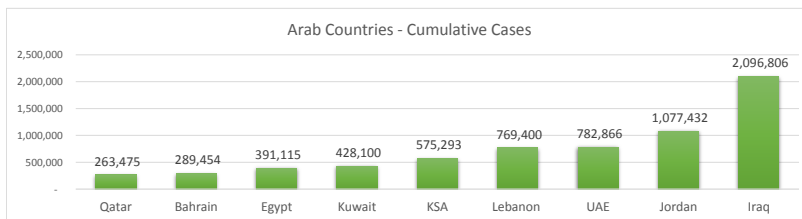

**LEB | Covid - 19 Daily Situation Report**  
08-Jan-22

Total Cumulative confirmed cases	769,400	incl. 13701 Arrivals since 21.02.2020
New confirmed cases in the last 24 hours	7,547	incl. 262 Arrivals
Number of PCR Tests done in the last 24 hours	35,386	
Positivity Rate	21.3%	
Cumulative death cases	9,267	
Number of death cases in the last 24 hours	17	
Death Rate	1.2%	
Hospitalized Cases	690	incl. 347 in ICU
Recovered Cases	675,895	

Covid-19 Worldwide Situation update	
Cumulative confirmed cases	304,880,163
Total death cases	5,500,615
Death Rate	2.5%
Recovered cases	258,657,285
Critical cases	93,931

References:  
MoPH  
Worldometers  
FT Vaccine tracker