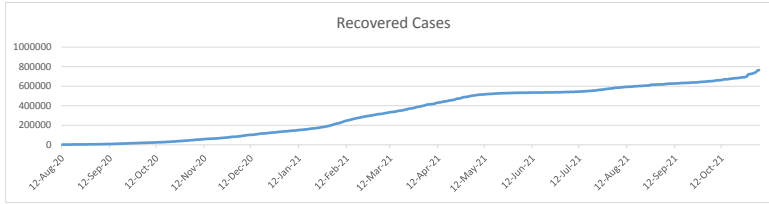

LEB | Covid - 19 Daily Situation Report
08-Feb-22

Total Cumulative confirmed cases	984,607	incl. 19503 Arrivals since 21.02.2020
New confirmed cases in the last 24 hours	6,482	incl. 155 Arrivals
Number of PCR Tests done in the last 24 hours	31,544	
Positivity Rate	20.5%	
Cumulative death cases	9,750	
Number of death cases in the last 24 hours	20	
Death Rate	1.0%	
Hospitalized Cases	816	incl. 376 in ICU
Recovered Cases	764,430	

Vaccine Updates

Cumulative Vaccinations (1st Dose)	2,607,268
Cumulative Vaccinations (2nd Dose)	2,188,137
Cumulative Vaccinations (3rd Dose)	471,902
Vaccinations given in the last 24 hours (1st Dose)	3,815
Vaccinations given in the last 24 hours (2nd Dose)	8,579
Vaccinations given in the last 24 hours (3rd Dose)	5,704

Covid-19 Worldwide Situation update	
Cumulative confirmed cases	399,578,534
Total death cases	5,773,623
Death Rate	2.5%
Recovered cases	319,305,478
Critical cases	90,749

References:
MoPH
Worldometers
FT Vaccine tracker