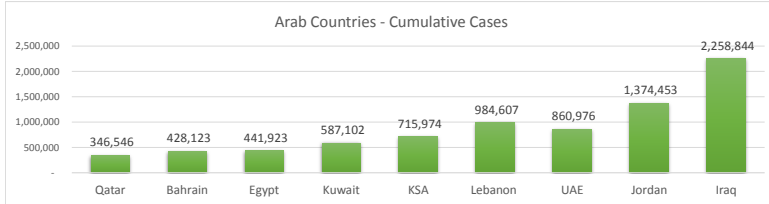

LEB | Covid - 19 Daily Situation Report
08-Feb-22

Total Cumulative confirmed cases	984,607	incl. 19503 Arrivals since 21.02.2020
New confirmed cases in the last 24 hours	6,482	incl. 155 Arrivals
Number of PCR Tests done in the last 24 hours	31,544	
Positivity Rate	20.5%	
Cumulative death cases	9,750	
Number of death cases in the last 24 hours	20	
Death Rate	1.0%	
Hospitalized Cases	816	incl. 376 in ICU
Recovered Cases	764,430	

Vaccine Updates

Cumulative Vaccinations (1st Dose)	2,607,268
Cumulative Vaccinations (2nd Dose)	2,188,137
Cumulative Vaccinations (3rd Dose)	471,902
Vaccinations given in the last 24 hours (1st Dose)	3,815
Vaccinations given in the last 24 hours (2nd Dose)	8,579
Vaccinations given in the last 24 hours (3rd Dose)	5,704