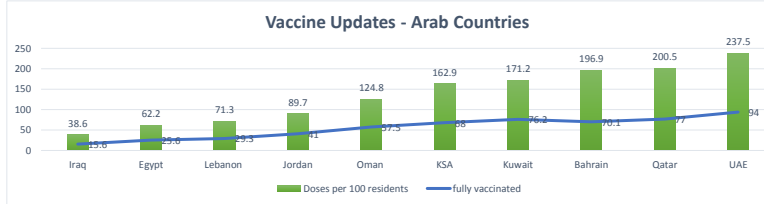

LEB | Covid - 19 Daily Situation Report
08-Feb-22

Total Cumulative confirmed cases	984,607	incl. 19503 Arrivals since 21.02.2020
New confirmed cases in the last 24 hours	6,482	incl. 155 Arrivals
Number of PCR Tests done in the last 24 hours	31,544	
Positivity Rate	20.5%	
Cumulative death cases	9,750	
Number of death cases in the last 24 hours	20	
Death Rate	1.0%	
Hospitalized Cases	816	incl. 376 in ICU
Recovered Cases	764,430	

Vaccine Updates

Cumulative Vaccinations (1st Dose)	2,607,268
Cumulative Vaccinations (2nd Dose)	2,188,137
Cumulative Vaccinations (3rd Dose)	471,902
Vaccinations given in the last 24 hours (1st Dose)	3,815
Vaccinations given in the last 24 hours (2nd Dose)	8,579
Vaccinations given in the last 24 hours (3rd Dose)	5,704