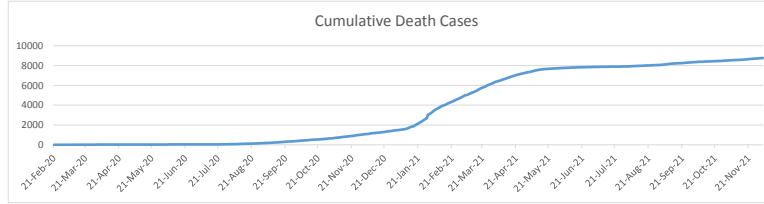

LEB | Covid - 19 Daily Situation Report
08-Feb-22

Total Cumulative confirmed cases	984,607	incl. 19503 Arrivals since 21.02.2020
New confirmed cases in the last 24 hours	6,482	incl. 155 Arrivals
Number of PCR Tests done in the last 24 hours	31,544	
Positivity Rate	20.5%	
Cumulative death cases	9,750	
Number of death cases in the last 24 hours	20	
Death Rate	1.0%	
Hospitalized Cases	816	incl. 376 in ICU
Recovered Cases	764,430	

Vaccine Updates

Cumulative Vaccinations (1st Dose)	2,607,268
Cumulative Vaccinations (2nd Dose)	2,188,137
Cumulative Vaccinations (3rd Dose)	471,902
Vaccinations given in the last 24 hours (1st Dose)	3,815
Vaccinations given in the last 24 hours (2nd Dose)	8,579
Vaccinations given in the last 24 hours (3rd Dose)	5,704

Covid-19 Worldwide Situation update	
Cumulative confirmed cases	399,578,534
Total death cases	5,773,623
Death Rate	2.5%
Recovered cases	319,305,478
Critical cases	90,749

References:
MoPH
Worldometers
FT Vaccine tracker