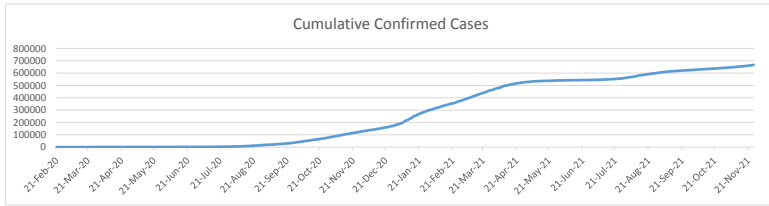

LEB | Covid - 19 Daily Situation Report
08-Feb-22

Total Cumulative confirmed cases	984,607	incl. 19503 Arrivals since 21.02.2020
New confirmed cases in the last 24 hours	6,482	incl. 155 Arrivals
Number of PCR Tests done in the last 24 hours	31,544	
Positivity Rate	20.5%	
Cumulative death cases	9,750	
Number of death cases in the last 24 hours	20	
Death Rate	1.0%	
Hospitalized Cases	816	incl. 376 in ICU
Recovered Cases	764,430	

Vaccine Updates

Cumulative Vaccinations (1st Dose)	2,607,268
Cumulative Vaccinations (2nd Dose)	2,188,137
Cumulative Vaccinations (3rd Dose)	471,902
Vaccinations given in the last 24 hours (1st Dose)	3,815
Vaccinations given in the last 24 hours (2nd Dose)	8,579
Vaccinations given in the last 24 hours (3rd Dose)	5,704

Covid-19 Worldwide Situation update	
Cumulative confirmed cases	399,578,534
Total death cases	5,773,623
Death Rate	2.5%
Recovered cases	319,305,478
Critical cases	90,749

References:
MoPH
Worldometers
FT Vaccine tracker