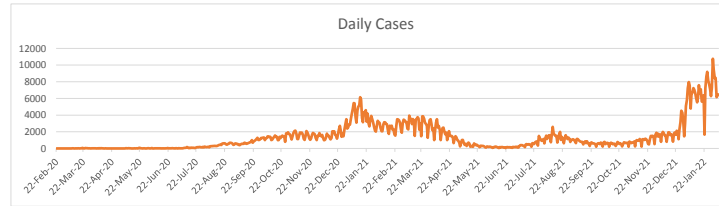

LEB | Covid - 19 Daily Situation Report
08-Feb-22

Total Cumulative confirmed cases	984,607	incl. 19503 Arrivals since 21.02.2020
New confirmed cases in the last 24 hours	6,482	incl. 155 Arrivals
Number of PCR Tests done in the last 24 hours	31,544	
Positivity Rate	20.5%	
Cumulative death cases	9,750	
Number of death cases in the last 24 hours	20	
Death Rate	1.0%	
Hospitalized Cases	816	incl. 376 in ICU
Recovered Cases	764,430	

Vaccine Updates

Cumulative Vaccinations (1st Dose)	2,607,268
Cumulative Vaccinations (2nd Dose)	2,188,137
Cumulative Vaccinations (3rd Dose)	471,902
Vaccinations given in the last 24 hours (1st Dose)	3,815
Vaccinations given in the last 24 hours (2nd Dose)	8,579
Vaccinations given in the last 24 hours (3rd Dose)	5,704

Covid-19 Worldwide Situation update	
Cumulative confirmed cases	399,578,534
Total death cases	5,773,623
Death Rate	2.5%
Recovered cases	319,305,478
Critical cases	90,749

References:
MoPH
Worldometers
FT Vaccine tracker