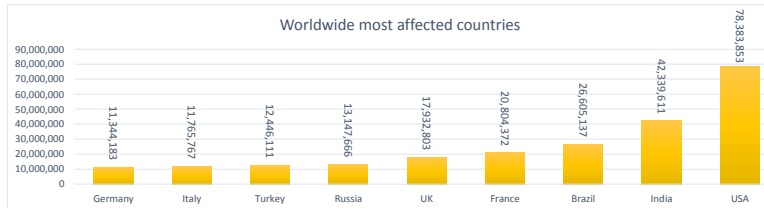

LEB | Covid - 19 Daily Situation Report
08-Feb-22

Total Cumulative confirmed cases	984,607	incl. 19503 Arrivals since 21.02.2020
New confirmed cases in the last 24 hours	6,482	incl. 155 Arrivals
Number of PCR Tests done in the last 24 hours	31,544	
Positivity Rate	20.5%	
Cumulative death cases	9,750	
Number of death cases in the last 24 hours	20	
Death Rate	1.0%	
Hospitalized Cases	816	incl. 376 in ICU
Recovered Cases	764,430	

Vaccine Updates

Cumulative Vaccinations (1st Dose)	2,607,268
Cumulative Vaccinations (2nd Dose)	2,188,137
Cumulative Vaccinations (3rd Dose)	471,902
Vaccinations given in the last 24 hours (1st Dose)	3,815
Vaccinations given in the last 24 hours (2nd Dose)	8,579
Vaccinations given in the last 24 hours (3rd Dose)	5,704

Covid-19 Worldwide Situation update	
Cumulative confirmed cases	399,578,534
Total death cases	5,773,623
Death Rate	2.5%
Recovered cases	319,305,478
Critical cases	90,749

References:
MoPH
Worldometers
FT Vaccine tracker