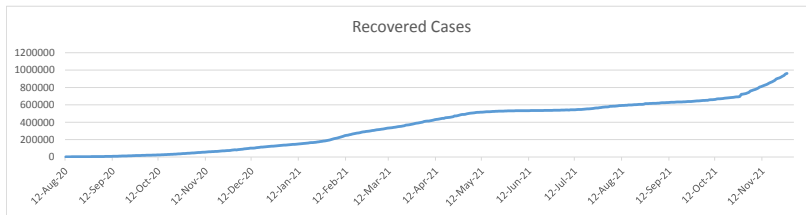

LEB | Covid - 19 Daily Situation Report
08-Mar-22

Total Cumulative confirmed cases	1,080,381	incl. 21842 Arrivals since 21.02.2020
New confirmed cases in the last 24 hours	1,006	
Number of PCR Tests done in the last 24 hours	10,604	
Positivity Rate	9.5%	
Cumulative death cases	10,169	
Number of death cases in the last 24 hours	8	
Death Rate	0.9%	
Hopitalized Cases	340	incl. 166 in ICU
Recovered Cases	961,605	

Vaccine Updates

Cumulative Vaccinations (1st Dose)	2,651,765
Cumulative Vaccinations (2nd Dose)	2,305,048
Cumulative Vaccinations (3rd Dose)	542,161
Vaccinations given in the last 24 hours (1st Dose)	2,011
Vaccinations given in the last 24 hours (2nd Dose)	3,726
Vaccinations given in the last 24 hours (3rd Dose)	2,377

Covid-19 Worldwide Situation update	
Cumulative confirmed cases	448,686,646
Total death cases	6,030,081
Death Rate	2.5%
Recovered cases	382,928,222
Critical cases	69,801

References:
MoPH
Worldometers
FT Vaccine tracker