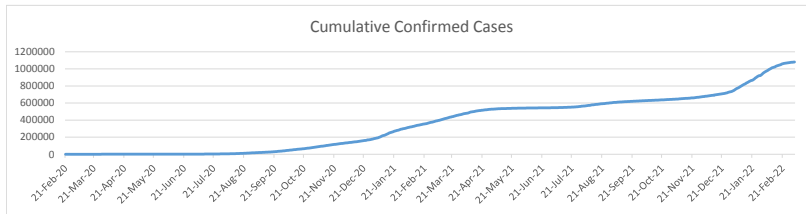

LEB | Covid - 19 Daily Situation Report
08-Mar-22

Total Cumulative confirmed cases	1,080,381	incl. 21842 Arrivals since 21.02.2020
New confirmed cases in the last 24 hours	1,006	
Number of PCR Tests done in the last 24 hours	10,604	
Positivity Rate	9.5%	
Cumulative death cases	10,169	
Number of death cases in the last 24 hours	8	
Death Rate	0.9%	
Hopitalized Cases	340	incl. 166 in ICU
Recovered Cases	961,605	

Vaccine Updates

Cumulative Vaccinations (1st Dose)	2,651,765
Cumulative Vaccinations (2nd Dose)	2,305,048
Cumulative Vaccinations (3rd Dose)	542,161
Vaccinations given in the last 24 hours (1st Dose)	2,011
Vaccinations given in the last 24 hours (2nd Dose)	3,726
Vaccinations given in the last 24 hours (3rd Dose)	2,377

Covid-19 Worldwide Situation update	
Cumulative confirmed cases	448,686,646
Total death cases	6,030,081
Death Rate	2.5%
Recovered cases	382,928,222
Critical cases	69,801

References:
MoPH
Worldometers
FT Vaccine tracker