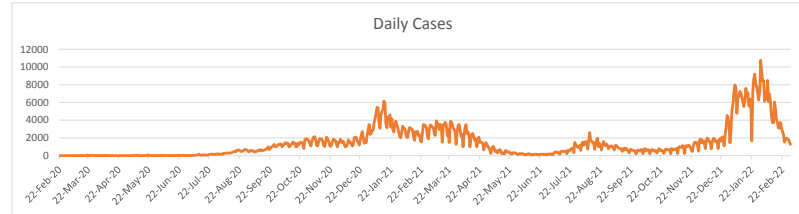

LEB | Covid - 19 Daily Situation Report
08-Mar-22

Total Cumulative confirmed cases	1,080,381	incl. 21842 Arrivals since 21.02.2020
New confirmed cases in the last 24 hours	1,006	
Number of PCR Tests done in the last 24 hours	10,604	
Positivity Rate	9.5%	
Cumulative death cases	10,169	
Number of death cases in the last 24 hours	8	
Death Rate	0.9%	
Hopitalized Cases	340	incl. 166 in ICU
Recovered Cases	961,605	

Vaccine Updates

Cumulative Vaccinations (1st Dose)	2,651,765
Cumulative Vaccinations (2nd Dose)	2,305,048
Cumulative Vaccinations (3rd Dose)	542,161
Vaccinations given in the last 24 hours (1st Dose)	2,011
Vaccinations given in the last 24 hours (2nd Dose)	3,726
Vaccinations given in the last 24 hours (3rd Dose)	2,377

Covid-19 Worldwide Situation update	
Cumulative confirmed cases	448,686,646
Total death cases	6,030,081
Death Rate	2.5%
Recovered cases	382,928,222
Critical cases	69,801

References:
MoPH
Worldometers
FT Vaccine tracker