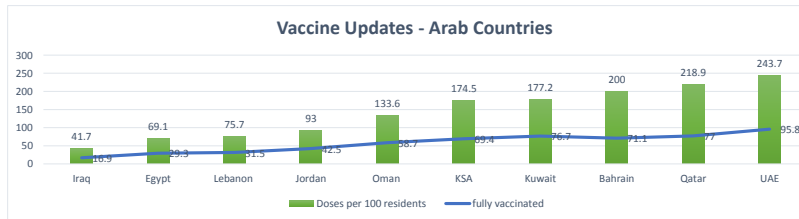

LEB | Covid - 19 Daily Situation Report
08-Mar-22

Total Cumulative confirmed cases	1,080,381	incl. 21842 Arrivals since 21.02.2020
New confirmed cases in the last 24 hours	1,006	
Number of PCR Tests done in the last 24 hours	10,604	
Positivity Rate	9.5%	
Cumulative death cases	10,169	
Number of death cases in the last 24 hours	8	
Death Rate	0.9%	
Hopitalized Cases	340	incl. 166 in ICU
Recovered Cases	961,605	

Vaccine Updates

Cumulative Vaccinations (1st Dose)	2,651,765
Cumulative Vaccinations (2nd Dose)	2,305,048
Cumulative Vaccinations (3rd Dose)	542,161
Vaccinations given in the last 24 hours (1st Dose)	2,011
Vaccinations given in the last 24 hours (2nd Dose)	3,726
Vaccinations given in the last 24 hours (3rd Dose)	2,377