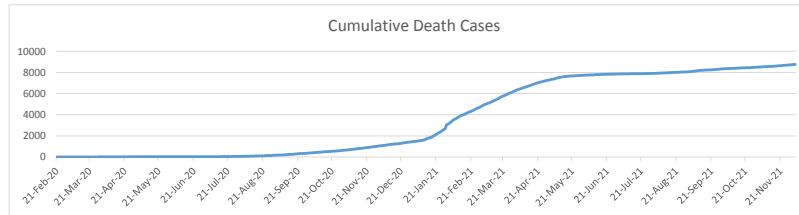

LEB | Covid - 19 Daily Situation Report
08-Mar-22

Total Cumulative confirmed cases	1,080,381	incl. 21842 Arrivals since 21.02.2020
New confirmed cases in the last 24 hours	1,006	
Number of PCR Tests done in the last 24 hours	10,604	
Positivity Rate	9.5%	
Cumulative death cases	10,169	
Number of death cases in the last 24 hours	8	
Death Rate	0.9%	
Hopitalized Cases	340	incl. 166 in ICU
Recovered Cases	961,605	

Vaccine Updates

Cumulative Vaccinations (1st Dose)	2,651,765
Cumulative Vaccinations (2nd Dose)	2,305,048
Cumulative Vaccinations (3rd Dose)	542,161
Vaccinations given in the last 24 hours (1st Dose)	2,011
Vaccinations given in the last 24 hours (2nd Dose)	3,726
Vaccinations given in the last 24 hours (3rd Dose)	2,377

Covid-19 Worldwide Situation update	
Cumulative confirmed cases	448,686,646
Total death cases	6,030,081
Death Rate	2.5%
Recovered cases	382,928,222
Critical cases	69,801

References:
MoPH
Worldometers
FT Vaccine tracker