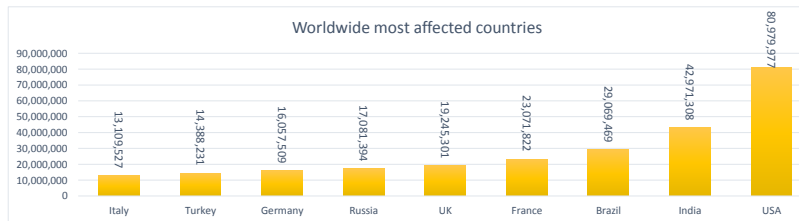

LEB | Covid - 19 Daily Situation Report
08-Mar-22

Total Cumulative confirmed cases	1,080,381	incl. 21842 Arrivals since 21.02.2020
New confirmed cases in the last 24 hours	1,006	
Number of PCR Tests done in the last 24 hours	10,604	
Positivity Rate	9.5%	
Cumulative death cases	10,169	
Number of death cases in the last 24 hours	8	
Death Rate	0.9%	
Hopitalized Cases	340	incl. 166 in ICU
Recovered Cases	961,605	

Vaccine Updates

Cumulative Vaccinations (1st Dose)	2,651,765
Cumulative Vaccinations (2nd Dose)	2,305,048
Cumulative Vaccinations (3rd Dose)	542,161
Vaccinations given in the last 24 hours (1st Dose)	2,011
Vaccinations given in the last 24 hours (2nd Dose)	3,726
Vaccinations given in the last 24 hours (3rd Dose)	2,377

Covid-19 Worldwide Situation update	
Cumulative confirmed cases	448,686,646
Total death cases	6,030,081
Death Rate	2.5%
Recovered cases	382,928,222
Critical cases	69,801

References:
MoPH
Worldometers
FT Vaccine tracker