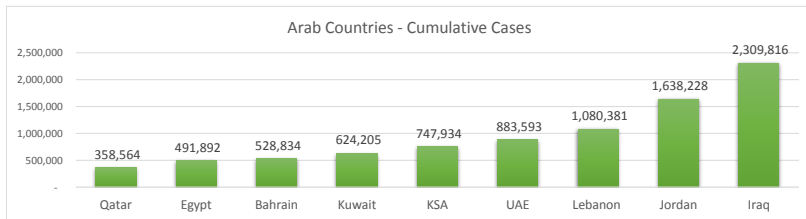

LEB | Covid - 19 Daily Situation Report
08-Mar-22

Total Cumulative confirmed cases	1,080,381	incl. 21842 Arrivals since 21.02.2020
New confirmed cases in the last 24 hours	1,006	
Number of PCR Tests done in the last 24 hours	10,604	
Positivity Rate	9.5%	
Cumulative death cases	10,169	
Number of death cases in the last 24 hours	8	
Death Rate	0.9%	
Hopitalized Cases	340	incl. 166 in ICU
Recovered Cases	961,605	

Vaccine Updates

Cumulative Vaccinations (1st Dose)	2,651,765
Cumulative Vaccinations (2nd Dose)	2,305,048
Cumulative Vaccinations (3rd Dose)	542,161
Vaccinations given in the last 24 hours (1st Dose)	2,011
Vaccinations given in the last 24 hours (2nd Dose)	3,726
Vaccinations given in the last 24 hours (3rd Dose)	2,377

Covid-19 Worldwide Situation update	
Cumulative confirmed cases	448,686,646
Total death cases	6,030,081
Death Rate	2.5%
Recovered cases	382,928,222
Critical cases	69,801

References:
MoPH
Worldometers
FT Vaccine tracker