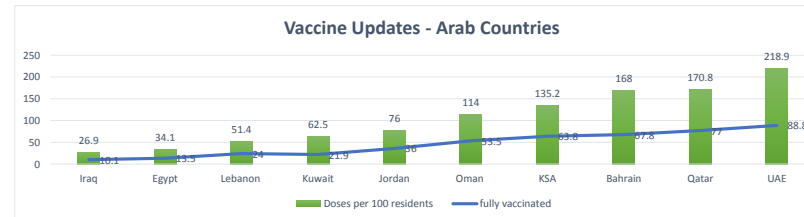

**LEB | Covid - 19 Daily Situation Report**  
08-Dec-21

Total Cumulative confirmed cases	683,326	incl. 9999 Arrivals since 21.02.2020
New confirmed cases in the last 24 hours	1,994	incl. 25 Arrivals
Number of PCR Tests done in the last 24 hours	19,827	
Positivity Rate	10.1%	
Cumulative death cases	8,804	
Number of death cases in the last 24 hours	9	
Death Rate	1.3%	
Hospitalized Cases	604	incl. 286 in ICU
Recovered Cases	638,065	

**Vaccine Updates**

Cumulative Vaccinations (1st Dose)	2,179,365
Cumulative Vaccinations (2nd Dose)	1,833,112
Vaccinations given in the last 24 hours (1st Dose)	17,239
Vaccinations given in the last 24 hours (2nd Dose)	5,252