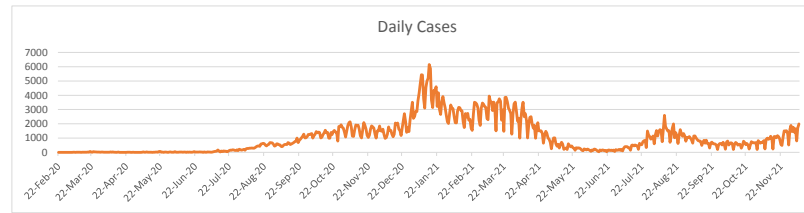

**LEB | Covid - 19 Daily Situation Report**  
08-Dec-21

Total Cumulative confirmed cases	683,326	incl. 9999 Arrivals since 21.02.2020
New confirmed cases in the last 24 hours	1,994	incl. 25 Arrivals
Number of PCR Tests done in the last 24 hours	19,827	
Positivity Rate	10.1%	
Cumulative death cases	8,804	
Number of death cases in the last 24 hours	9	
Death Rate	1.3%	
Hospitalized Cases	604	incl. 286 in ICU
Recovered Cases	638,065	

**Vaccine Updates**

Cumulative Vaccinations (1st Dose)	2,179,365
Cumulative Vaccinations (2nd Dose)	1,833,112
Vaccinations given in the last 24 hours (1st Dose)	17,239
Vaccinations given in the last 24 hours (2nd Dose)	5,252

<b>Covid-19 Worldwide Situation update</b>	
Cumulative confirmed cases	267,775,124
Total death cases	5,291,885
Death Rate	2.5%
Recovered cases	241,150,970
Critical cases	88,250