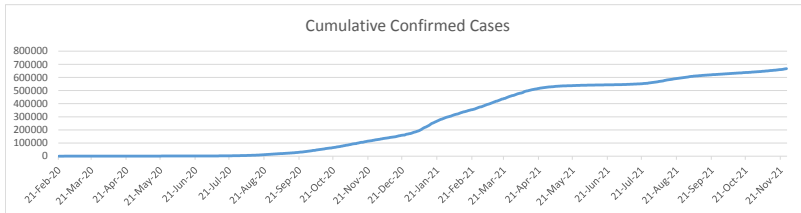

**LEB | Covid - 19 Daily Situation Report**  
08-Dec-21

Total Cumulative confirmed cases	683,326	incl. 9999 Arrivals since 21.02.2020
New confirmed cases in the last 24 hours	1,994	incl. 25 Arrivals
Number of PCR Tests done in the last 24 hours	19,827	
Positivity Rate	10.1%	
Cumulative death cases	8,804	
Number of death cases in the last 24 hours	9	
Death Rate	1.3%	
Hospitalized Cases	604	incl. 286 in ICU
Recovered Cases	638,065	

**Vaccine Updates**

Cumulative Vaccinations (1st Dose)	2,179,365
Cumulative Vaccinations (2nd Dose)	1,833,112
Vaccinations given in the last 24 hours (1st Dose)	17,239
Vaccinations given in the last 24 hours (2nd Dose)	5,252

<b>Covid-19 Worldwide Situation update</b>	
Cumulative confirmed cases	267,775,124
Total death cases	5,291,885
Death Rate	2.5%
Recovered cases	241,150,970
Critical cases	88,250