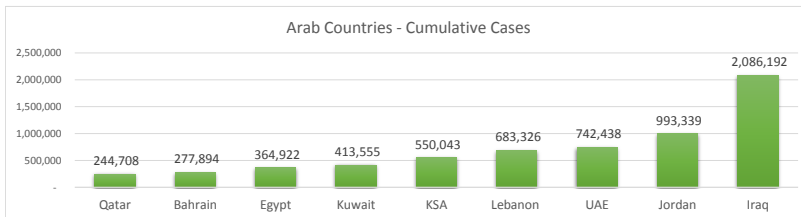

**LEB | Covid - 19 Daily Situation Report**  
08-Dec-21

Total Cumulative confirmed cases	683,326	incl. 9999 Arrivals since 21.02.2020
New confirmed cases in the last 24 hours	1,994	incl. 25 Arrivals
Number of PCR Tests done in the last 24 hours	19,827	
Positivity Rate	10.1%	
Cumulative death cases	8,804	
Number of death cases in the last 24 hours	9	
Death Rate	1.3%	
Hospitalized Cases	604	incl. 286 in ICU
Recovered Cases	638,065	

**Vaccine Updates**

Cumulative Vaccinations (1st Dose)	2,179,365
Cumulative Vaccinations (2nd Dose)	1,833,112
Vaccinations given in the last 24 hours (1st Dose)	17,239
Vaccinations given in the last 24 hours (2nd Dose)	5,252