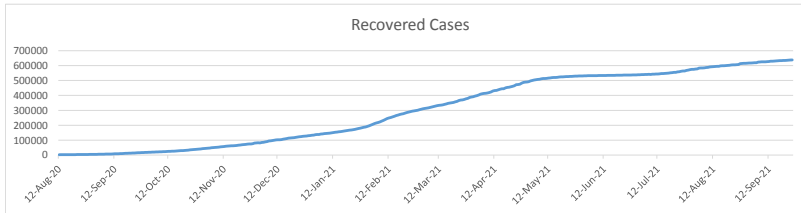

**LEB | Covid - 19 Daily Situation Report**  
08-Dec-21

Total Cumulative confirmed cases	683,326	incl. 9999 Arrivals since 21.02.2020
New confirmed cases in the last 24 hours	1,994	incl. 25 Arrivals
Number of PCR Tests done in the last 24 hours	19,827	
Positivity Rate	10.1%	
Cumulative death cases	8,804	
Number of death cases in the last 24 hours	9	
Death Rate	1.3%	
Hospitalized Cases	604	incl. 286 in ICU
Recovered Cases	638,065	

**Vaccine Updates**

Cumulative Vaccinations (1st Dose)	2,179,365
Cumulative Vaccinations (2nd Dose)	1,833,112
Vaccinations given in the last 24 hours (1st Dose)	17,239
Vaccinations given in the last 24 hours (2nd Dose)	5,252

<b>Covid-19 Worldwide Situation update</b>	
Cumulative confirmed cases	267,775,124
Total death cases	5,291,885
Death Rate	2.5%
Recovered cases	241,150,970
Critical cases	88,250