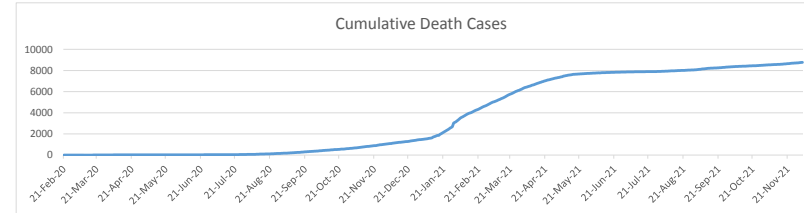

**LEB | Covid - 19 Daily Situation Report**  
08-Dec-21

Total Cumulative confirmed cases	683,326	incl. 9999 Arrivals since 21.02.2020
New confirmed cases in the last 24 hours	1,994	incl. 25 Arrivals
Number of PCR Tests done in the last 24 hours	19,827	
Positivity Rate	10.1%	
Cumulative death cases	8,804	
Number of death cases in the last 24 hours	9	
Death Rate	1.3%	
Hospitalized Cases	604	incl. 286 in ICU
Recovered Cases	638,065	

**Vaccine Updates**

Cumulative Vaccinations (1st Dose)	2,179,365
Cumulative Vaccinations (2nd Dose)	1,833,112
Vaccinations given in the last 24 hours (1st Dose)	17,239
Vaccinations given in the last 24 hours (2nd Dose)	5,252

<b>Covid-19 Worldwide Situation update</b>	
Cumulative confirmed cases	267,775,124
Total death cases	5,291,885
Death Rate	2.5%
Recovered cases	241,150,970
Critical cases	88,250