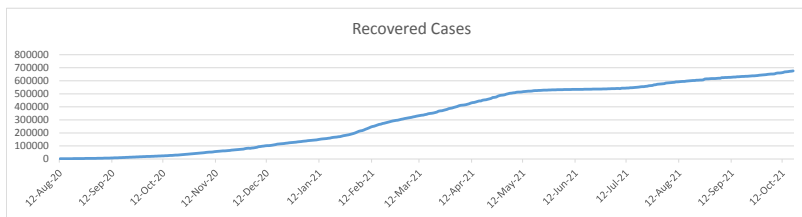

LEB | Covid - 19 Daily Situation Report

09-Jan-22

Total Cumulative confirmed cases	774,180	incl. 13861 Arrivals since 21.02.2020
New confirmed cases in the last 24 hours	4,780	incl. 160 Arrivals
Number of PCR Tests done in the last 24 hours	NA	
Positivity Rate	NA	
Cumulative death cases	9,283	
Number of death cases in the last 24 hours	16	
Death Rate	1.2%	
Hospitalized Cases	694	incl. 361 in ICU
Recovered Cases	NA	

Vaccine Updates

Cumulative Vaccinations (1st Dose)	2,465,205
Cumulative Vaccinations (2nd Dose)	1,989,318
Cumulative Vaccinations (3rd Dose)	340,774
Vaccinations given in the last 24 hours (1st Dose)	15,356
Vaccinations given in the last 24 hours (2nd Dose)	8,595
Vaccinations given in the last 24 hours (3rd Dose)	6,631

Covid-19 Worldwide Situation update	
Cumulative confirmed cases	306,705,753
Total death cases	5,504,463
Death Rate	2.5%
Recovered cases	259,270,850
Critical cases	93,999

References:
MoPH
Worldometers
FT Vaccine tracker