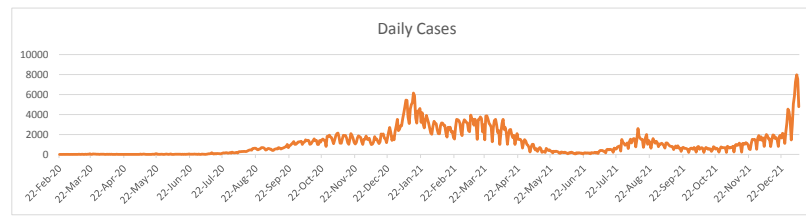

LEB | Covid - 19 Daily Situation Report

09-Jan-22

Total Cumulative confirmed cases	774,180	incl. 13861 Arrivals since 21.02.2020
New confirmed cases in the last 24 hours	4,780	incl. 160 Arrivals
Number of PCR Tests done in the last 24 hours	NA	
Positivity Rate	NA	
Cumulative death cases	9,283	
Number of death cases in the last 24 hours	16	
Death Rate	1.2%	
Hospitalized Cases	694	incl. 361 in ICU
Recovered Cases	NA	

Vaccine Updates

Cumulative Vaccinations (1st Dose)	2,465,205
Cumulative Vaccinations (2nd Dose)	1,989,318
Cumulative Vaccinations (3rd Dose)	340,774
Vaccinations given in the last 24 hours (1st Dose)	15,356
Vaccinations given in the last 24 hours (2nd Dose)	8,595
Vaccinations given in the last 24 hours (3rd Dose)	6,631

Covid-19 Worldwide Situation update	
Cumulative confirmed cases	306,705,753
Total death cases	5,504,463
Death Rate	2.5%
Recovered cases	259,270,850
Critical cases	93,999

References:
MoPH
Worldometers
FT Vaccine tracker