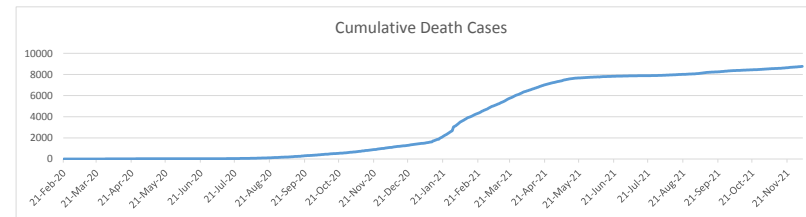

LEB | Covid - 19 Daily Situation Report

09-Jan-22

Total Cumulative confirmed cases	774,180	incl. 13861 Arrivals since 21.02.2020
New confirmed cases in the last 24 hours	4,780	incl. 160 Arrivals
Number of PCR Tests done in the last 24 hours	NA	
Positivity Rate	NA	
Cumulative death cases	9,283	
Number of death cases in the last 24 hours	16	
Death Rate	1.2%	
Hospitalized Cases	694	incl. 361 in ICU
Recovered Cases	NA	

Vaccine Updates

Cumulative Vaccinations (1st Dose)	2,465,205
Cumulative Vaccinations (2nd Dose)	1,989,318
Cumulative Vaccinations (3rd Dose)	340,774
Vaccinations given in the last 24 hours (1st Dose)	15,356
Vaccinations given in the last 24 hours (2nd Dose)	8,595
Vaccinations given in the last 24 hours (3rd Dose)	6,631

Covid-19 Worldwide Situation update	
Cumulative confirmed cases	306,705,753
Total death cases	5,504,463
Death Rate	2.5%
Recovered cases	259,270,850
Critical cases	93,999

References:
MoPH
Worldometers
FT Vaccine tracker