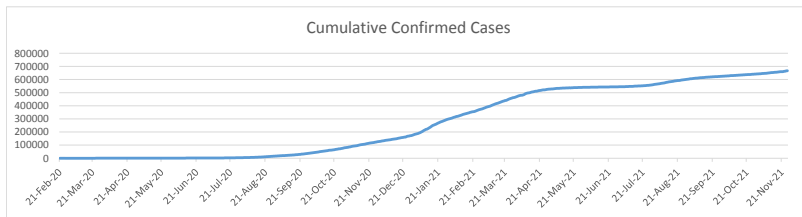

LEB | Covid - 19 Daily Situation Report

09-Jan-22

Total Cumulative confirmed cases	774,180	incl. 13861 Arrivals since 21.02.2020
New confirmed cases in the last 24 hours	4,780	incl. 160 Arrivals
Number of PCR Tests done in the last 24 hours	NA	
Positivity Rate	NA	
Cumulative death cases	9,283	
Number of death cases in the last 24 hours	16	
Death Rate	1.2%	
Hospitalized Cases	694	incl. 361 in ICU
Recovered Cases	NA	

Vaccine Updates

Cumulative Vaccinations (1st Dose)	2,465,205
Cumulative Vaccinations (2nd Dose)	1,989,318
Cumulative Vaccinations (3rd Dose)	340,774
Vaccinations given in the last 24 hours (1st Dose)	15,356
Vaccinations given in the last 24 hours (2nd Dose)	8,595
Vaccinations given in the last 24 hours (3rd Dose)	6,631

Covid-19 Worldwide Situation update	
Cumulative confirmed cases	306,705,753
Total death cases	5,504,463
Death Rate	2.5%
Recovered cases	259,270,850
Critical cases	93,999

References:
MoPH
Worldometers
FT Vaccine tracker