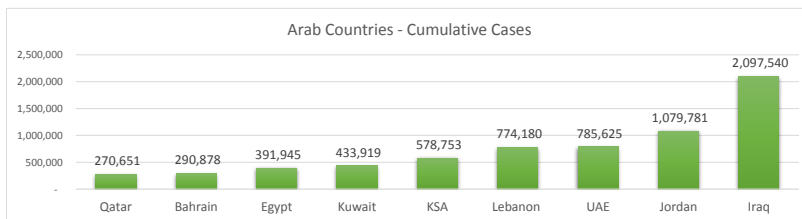

LEB | Covid - 19 Daily Situation Report

09-Jan-22

Total Cumulative confirmed cases	774,180	incl. 13861 Arrivals since 21.02.2020
New confirmed cases in the last 24 hours	4,780	incl. 160 Arrivals
Number of PCR Tests done in the last 24 hours	NA	
Positivity Rate	NA	
Cumulative death cases	9,283	
Number of death cases in the last 24 hours	16	
Death Rate	1.2%	
Hospitalized Cases	694	incl. 361 in ICU
Recovered Cases	NA	

Vaccine Updates

Cumulative Vaccinations (1st Dose)	2,465,205
Cumulative Vaccinations (2nd Dose)	1,989,318
Cumulative Vaccinations (3rd Dose)	340,774
Vaccinations given in the last 24 hours (1st Dose)	15,356
Vaccinations given in the last 24 hours (2nd Dose)	8,595
Vaccinations given in the last 24 hours (3rd Dose)	6,631

Covid-19 Worldwide Situation update	
Cumulative confirmed cases	306,705,753
Total death cases	5,504,463
Death Rate	2.5%
Recovered cases	259,270,850
Critical cases	93,999

References:
MoPH
Worldometers
FT Vaccine tracker