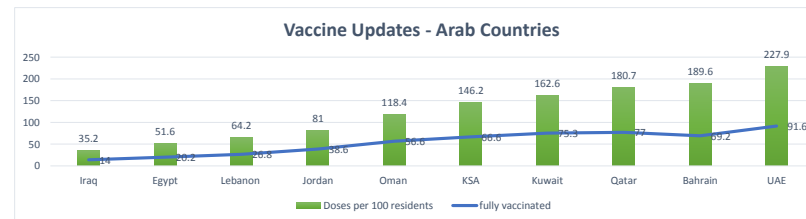

LEB | Covid - 19 Daily Situation Report

09-Jan-22

Total Cumulative confirmed cases	774,180	incl. 13861 Arrivals since 21.02.2020
New confirmed cases in the last 24 hours	4,780	incl. 160 Arrivals
Number of PCR Tests done in the last 24 hours	NA	
Positivity Rate	NA	
Cumulative death cases	9,283	
Number of death cases in the last 24 hours	16	
Death Rate	1.2%	
Hospitalized Cases	694	incl. 361 in ICU
Recovered Cases	NA	

Vaccine Updates

Cumulative Vaccinations (1st Dose)	2,465,205
Cumulative Vaccinations (2nd Dose)	1,989,318
Cumulative Vaccinations (3rd Dose)	340,774
Vaccinations given in the last 24 hours (1st Dose)	15,356
Vaccinations given in the last 24 hours (2nd Dose)	8,595
Vaccinations given in the last 24 hours (3rd Dose)	6,631