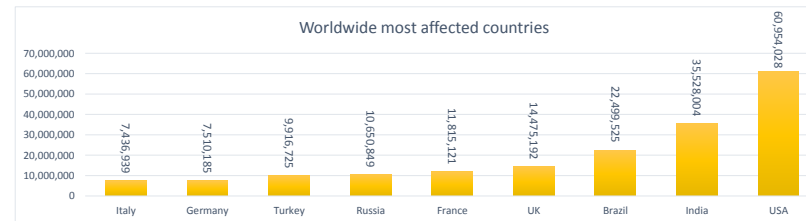

LEB | Covid - 19 Daily Situation Report

09-Jan-22

Total Cumulative confirmed cases	774,180	incl. 13861 Arrivals since 21.02.2020
New confirmed cases in the last 24 hours	4,780	incl. 160 Arrivals
Number of PCR Tests done in the last 24 hours	NA	
Positivity Rate	NA	
Cumulative death cases	9,283	
Number of death cases in the last 24 hours	16	
Death Rate	1.2%	
Hospitalized Cases	694	incl. 361 in ICU
Recovered Cases	NA	

Vaccine Updates

Cumulative Vaccinations (1st Dose)	2,465,205
Cumulative Vaccinations (2nd Dose)	1,989,318
Cumulative Vaccinations (3rd Dose)	340,774
Vaccinations given in the last 24 hours (1st Dose)	15,356
Vaccinations given in the last 24 hours (2nd Dose)	8,595
Vaccinations given in the last 24 hours (3rd Dose)	6,631

Covid-19 Worldwide Situation update	
Cumulative confirmed cases	306,705,753
Total death cases	5,504,463
Death Rate	2.5%
Recovered cases	259,270,850
Critical cases	93,999

References:
MoPH
Worldometers
FT Vaccine tracker