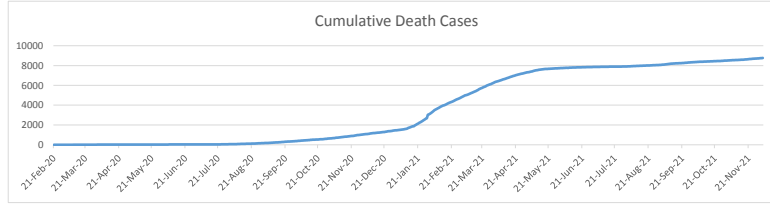

LEB | Covid - 19 Daily Situation Report
09-Feb-22

Total Cumulative confirmed cases	993,095	incl. 19670 Arrivals since 21.02.2020
New confirmed cases in the last 24 hours	8,488	incl. 167 Arrivals
Number of PCR Tests done in the last 24 hours	35,453	
Positivity Rate	23.9%	
Cumulative death cases	9,769	
Number of death cases in the last 24 hours	19	
Death Rate	1.0%	
Hospitalized Cases	806	incl. 387 in ICU
Recovered Cases	771,064	

Vaccine Updates

Cumulative Vaccinations (1st Dose)	2,610,326
Cumulative Vaccinations (2nd Dose)	2,195,963
Cumulative Vaccinations (3rd Dose)	477,221
Vaccinations given in the last 24 hours (1st Dose)	3,058
Vaccinations given in the last 24 hours (2nd Dose)	7,826
Vaccinations given in the last 24 hours (3rd Dose)	5,319