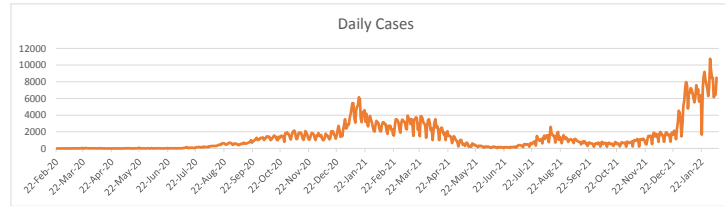

LEB | Covid - 19 Daily Situation Report
09-Feb-22

Total Cumulative confirmed cases	993,095	incl. 19670 Arrivals since 21.02.2020
New confirmed cases in the last 24 hours	8,488	incl. 167 Arrivals
Number of PCR Tests done in the last 24 hours	35,453	
Positivity Rate	23.9%	
Cumulative death cases	9,769	
Number of death cases in the last 24 hours	19	
Death Rate	1.0%	
Hospitalized Cases	806	incl. 387 in ICU
Recovered Cases	771,064	

Vaccine Updates

Cumulative Vaccinations (1st Dose)	2,610,326
Cumulative Vaccinations (2nd Dose)	2,195,963
Cumulative Vaccinations (3rd Dose)	477,221
Vaccinations given in the last 24 hours (1st Dose)	3,058
Vaccinations given in the last 24 hours (2nd Dose)	7,826
Vaccinations given in the last 24 hours (3rd Dose)	5,319

Covid-19 Worldwide Situation update	
Cumulative confirmed cases	402,465,530
Total death cases	5,786,774
Death Rate	2.5%
Recovered cases	322,115,714
Critical cases	90,712

References:
MoPH
Worldometers
FT Vaccine tracker