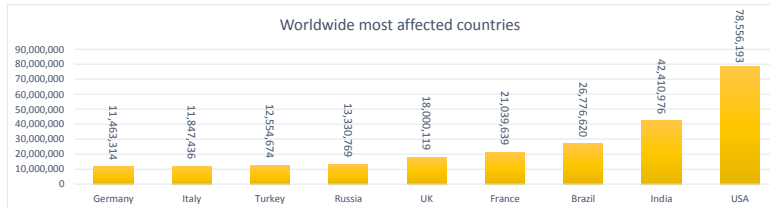

LEB | Covid - 19 Daily Situation Report
09-Feb-22

Total Cumulative confirmed cases	993,095	incl. 19670 Arrivals since 21.02.2020
New confirmed cases in the last 24 hours	8,488	incl. 167 Arrivals
Number of PCR Tests done in the last 24 hours	35,453	
Positivity Rate	23.9%	
Cumulative death cases	9,769	
Number of death cases in the last 24 hours	19	
Death Rate	1.0%	
Hospitalized Cases	806	incl. 387 in ICU
Recovered Cases	771,064	

Vaccine Updates

Cumulative Vaccinations (1st Dose)	2,610,326
Cumulative Vaccinations (2nd Dose)	2,195,963
Cumulative Vaccinations (3rd Dose)	477,221
Vaccinations given in the last 24 hours (1st Dose)	3,058
Vaccinations given in the last 24 hours (2nd Dose)	7,826
Vaccinations given in the last 24 hours (3rd Dose)	5,319

Covid-19 Worldwide Situation update	
Cumulative confirmed cases	402,465,530
Total death cases	5,786,774
Death Rate	2.5%
Recovered cases	322,115,714
Critical cases	90,712

References:
MoPH
Worldometers
FT Vaccine tracker