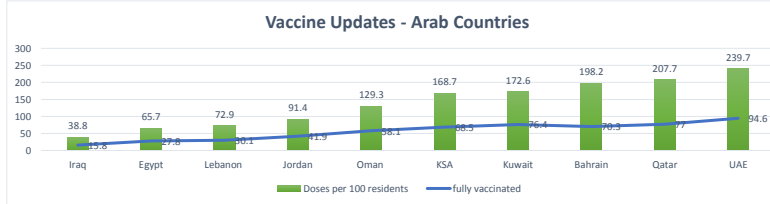

LEB | Covid - 19 Daily Situation Report
09-Feb-22

Total Cumulative confirmed cases	993,095	incl. 19670 Arrivals since 21.02.2020
New confirmed cases in the last 24 hours	8,488	incl. 167 Arrivals
Number of PCR Tests done in the last 24 hours	35,453	
Positivity Rate	23.9%	
Cumulative death cases	9,769	
Number of death cases in the last 24 hours	19	
Death Rate	1.0%	
Hospitalized Cases	806	incl. 387 in ICU
Recovered Cases	771,064	

Vaccine Updates

Cumulative Vaccinations (1st Dose)	2,610,326
Cumulative Vaccinations (2nd Dose)	2,195,963
Cumulative Vaccinations (3rd Dose)	477,221
Vaccinations given in the last 24 hours (1st Dose)	3,058
Vaccinations given in the last 24 hours (2nd Dose)	7,826
Vaccinations given in the last 24 hours (3rd Dose)	5,319