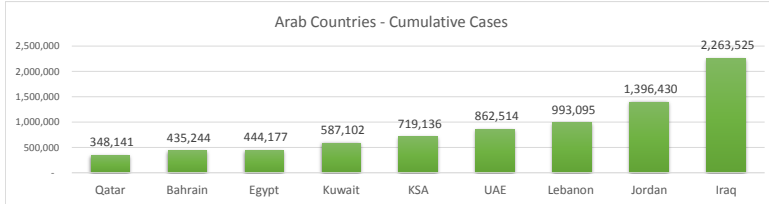

LEB | Covid - 19 Daily Situation Report
09-Feb-22

Total Cumulative confirmed cases	993,095	incl. 19670 Arrivals since 21.02.2020
New confirmed cases in the last 24 hours	8,488	incl. 167 Arrivals
Number of PCR Tests done in the last 24 hours	35,453	
Positivity Rate	23.9%	
Cumulative death cases	9,769	
Number of death cases in the last 24 hours	19	
Death Rate	1.0%	
Hospitalized Cases	806	incl. 387 in ICU
Recovered Cases	771,064	

Vaccine Updates

Cumulative Vaccinations (1st Dose)	2,610,326
Cumulative Vaccinations (2nd Dose)	2,195,963
Cumulative Vaccinations (3rd Dose)	477,221
Vaccinations given in the last 24 hours (1st Dose)	3,058
Vaccinations given in the last 24 hours (2nd Dose)	7,826
Vaccinations given in the last 24 hours (3rd Dose)	5,319