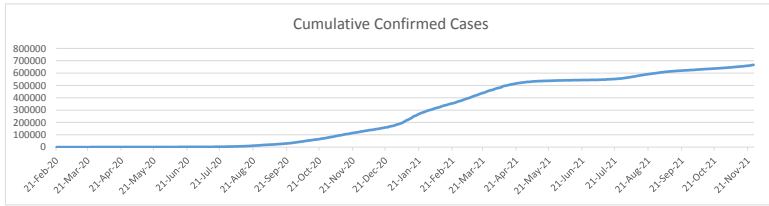

LEB | Covid - 19 Daily Situation Report
09-Feb-22

Total Cumulative confirmed cases	993,095	incl. 19670 Arrivals since 21.02.2020
New confirmed cases in the last 24 hours	8,488	incl. 167 Arrivals
Number of PCR Tests done in the last 24 hours	35,453	
Positivity Rate	23.9%	
Cumulative death cases	9,769	
Number of death cases in the last 24 hours	19	
Death Rate	1.0%	
Hospitalized Cases	806	incl. 387 in ICU
Recovered Cases	771,064	

Vaccine Updates

Cumulative Vaccinations (1st Dose)	2,610,326
Cumulative Vaccinations (2nd Dose)	2,195,963
Cumulative Vaccinations (3rd Dose)	477,221
Vaccinations given in the last 24 hours (1st Dose)	3,058
Vaccinations given in the last 24 hours (2nd Dose)	7,826
Vaccinations given in the last 24 hours (3rd Dose)	5,319

Covid-19 Worldwide Situation update	
Cumulative confirmed cases	402,465,530
Total death cases	5,786,774
Death Rate	2.5%
Recovered cases	322,115,714
Critical cases	90,712

References:
MoPH
Worldometers
FT Vaccine tracker