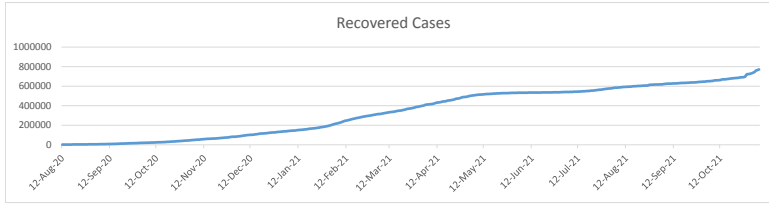

LEB | Covid - 19 Daily Situation Report
09-Feb-22

Total Cumulative confirmed cases	993,095	incl. 19670 Arrivals since 21.02.2020
New confirmed cases in the last 24 hours	8,488	incl. 167 Arrivals
Number of PCR Tests done in the last 24 hours	35,453	
Positivity Rate	23.9%	
Cumulative death cases	9,769	
Number of death cases in the last 24 hours	19	
Death Rate	1.0%	
Hospitalized Cases	806	incl. 387 in ICU
Recovered Cases	771,064	

Vaccine Updates

Cumulative Vaccinations (1st Dose)	2,610,326
Cumulative Vaccinations (2nd Dose)	2,195,963
Cumulative Vaccinations (3rd Dose)	477,221
Vaccinations given in the last 24 hours (1st Dose)	3,058
Vaccinations given in the last 24 hours (2nd Dose)	7,826
Vaccinations given in the last 24 hours (3rd Dose)	5,319

Covid-19 Worldwide Situation update	
Cumulative confirmed cases	402,465,530
Total death cases	5,786,774
Death Rate	2.5%
Recovered cases	322,115,714
Critical cases	90,712

References:
MoPH
Worldometers
FT Vaccine tracker