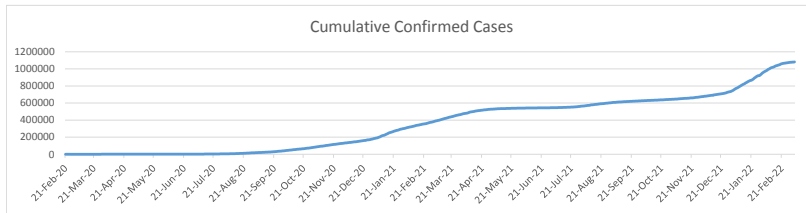

LEB | Covid - 19 Daily Situation Report

09-Mar-22

Total Cumulative confirmed cases	1,081,463	incl. 21844 Arrivals since 21.02.2020
New confirmed cases in the last 24 hours	1,082	incl. 2 Arrivals
Number of PCR Tests done in the last 24 hours	10,047	
Positivity Rate	10.8%	
Cumulative death cases	10,176	
Number of death cases in the last 24 hours	7	
Death Rate	0.9%	
Hospitalized Cases	335	incl. 174 in ICU
Recovered Cases	967,949	

Vaccine Updates

Cumulative Vaccinations (1st Dose)	2,653,042
Cumulative Vaccinations (2nd Dose)	2,307,390
Cumulative Vaccinations (3rd Dose)	543,844
Vaccinations given in the last 24 hours (1st Dose)	1,277
Vaccinations given in the last 24 hours (2nd Dose)	2,342
Vaccinations given in the last 24 hours (3rd Dose)	1,683

Covid-19 Worldwide Situation update	
Cumulative confirmed cases	450,675,256
Total death cases	6,039,083
Death Rate	2.5%
Recovered cases	384,788,934
Critical cases	69,255

References:
MoPH
Worldometers
FT Vaccine tracker