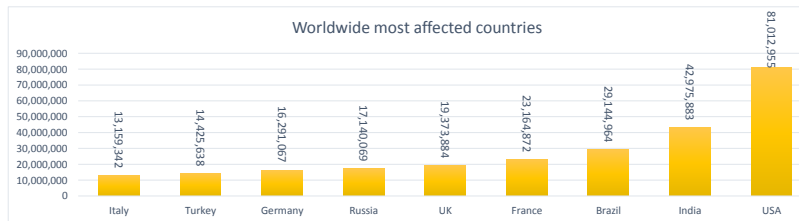

LEB | Covid - 19 Daily Situation Report

09-Mar-22

Total Cumulative confirmed cases	1,081,463	incl. 21844 Arrivals since 21.02.2020
New confirmed cases in the last 24 hours	1,082	incl. 2 Arrivals
Number of PCR Tests done in the last 24 hours	10,047	
Positivity Rate	10.8%	
Cumulative death cases	10,176	
Number of death cases in the last 24 hours	7	
Death Rate	0.9%	
Hospitalized Cases	335	incl. 174 in ICU
Recovered Cases	967,949	

Vaccine Updates

Cumulative Vaccinations (1st Dose)	2,653,042
Cumulative Vaccinations (2nd Dose)	2,307,390
Cumulative Vaccinations (3rd Dose)	543,844
Vaccinations given in the last 24 hours (1st Dose)	1,277
Vaccinations given in the last 24 hours (2nd Dose)	2,342
Vaccinations given in the last 24 hours (3rd Dose)	1,683

Covid-19 Worldwide Situation update	
Cumulative confirmed cases	450,675,256
Total death cases	6,039,083
Death Rate	2.5%
Recovered cases	384,788,934
Critical cases	69,255

References:
MoPH
Worldometers
FT Vaccine tracker