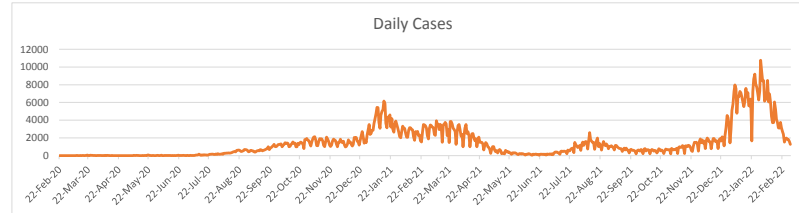

LEB | Covid - 19 Daily Situation Report

09-Mar-22

Total Cumulative confirmed cases	1,081,463	incl. 21844 Arrivals since 21.02.2020
New confirmed cases in the last 24 hours	1,082	incl. 2 Arrivals
Number of PCR Tests done in the last 24 hours	10,047	
Positivity Rate	10.8%	
Cumulative death cases	10,176	
Number of death cases in the last 24 hours	7	
Death Rate	0.9%	
Hospitalized Cases	335	incl. 174 in ICU
Recovered Cases	967,949	

Vaccine Updates

Cumulative Vaccinations (1st Dose)	2,653,042
Cumulative Vaccinations (2nd Dose)	2,307,390
Cumulative Vaccinations (3rd Dose)	543,844
Vaccinations given in the last 24 hours (1st Dose)	1,277
Vaccinations given in the last 24 hours (2nd Dose)	2,342
Vaccinations given in the last 24 hours (3rd Dose)	1,683

Covid-19 Worldwide Situation update	
Cumulative confirmed cases	450,675,256
Total death cases	6,039,083
Death Rate	2.5%
Recovered cases	384,788,934
Critical cases	69,255

References:
MoPH
Worldometers
FT Vaccine tracker