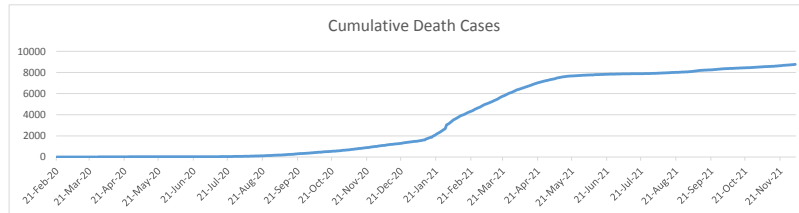

LEB | Covid - 19 Daily Situation Report

09-Mar-22

Total Cumulative confirmed cases	1,081,463	incl. 21844 Arrivals since 21.02.2020
New confirmed cases in the last 24 hours	1,082	incl. 2 Arrivals
Number of PCR Tests done in the last 24 hours	10,047	
Positivity Rate	10.8%	
Cumulative death cases	10,176	
Number of death cases in the last 24 hours	7	
Death Rate	0.9%	
Hospitalized Cases	335	incl. 174 in ICU
Recovered Cases	967,949	

Vaccine Updates

Cumulative Vaccinations (1st Dose)	2,653,042
Cumulative Vaccinations (2nd Dose)	2,307,390
Cumulative Vaccinations (3rd Dose)	543,844
Vaccinations given in the last 24 hours (1st Dose)	1,277
Vaccinations given in the last 24 hours (2nd Dose)	2,342
Vaccinations given in the last 24 hours (3rd Dose)	1,683

Covid-19 Worldwide Situation update	
Cumulative confirmed cases	450,675,256
Total death cases	6,039,083
Death Rate	2.5%
Recovered cases	384,788,934
Critical cases	69,255

References:
MoPH
Worldometers
FT Vaccine tracker