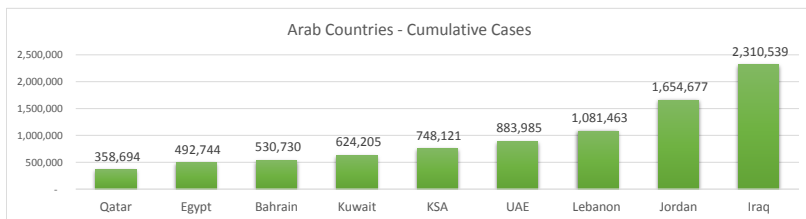

LEB | Covid - 19 Daily Situation Report

09-Mar-22

Total Cumulative confirmed cases	1,081,463	incl. 21844 Arrivals since 21.02.2020
New confirmed cases in the last 24 hours	1,082	incl. 2 Arrivals
Number of PCR Tests done in the last 24 hours	10,047	
Positivity Rate	10.8%	
Cumulative death cases	10,176	
Number of death cases in the last 24 hours	7	
Death Rate	0.9%	
Hospitalized Cases	335	incl. 174 in ICU
Recovered Cases	967,949	

Vaccine Updates

Cumulative Vaccinations (1st Dose)	2,653,042
Cumulative Vaccinations (2nd Dose)	2,307,390
Cumulative Vaccinations (3rd Dose)	543,844
Vaccinations given in the last 24 hours (1st Dose)	1,277
Vaccinations given in the last 24 hours (2nd Dose)	2,342
Vaccinations given in the last 24 hours (3rd Dose)	1,683

Covid-19 Worldwide Situation update	
Cumulative confirmed cases	450,675,256
Total death cases	6,039,083
Death Rate	2.5%
Recovered cases	384,788,934
Critical cases	69,255

References:
MoPH
Worldometers
FT Vaccine tracker