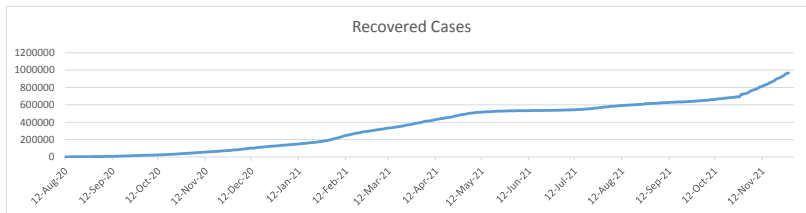

LEB | Covid - 19 Daily Situation Report

09-Mar-22

Total Cumulative confirmed cases	1,081,463	incl. 21844 Arrivals since 21.02.2020
New confirmed cases in the last 24 hours	1,082	incl. 2 Arrivals
Number of PCR Tests done in the last 24 hours	10,047	
Positivity Rate	10.8%	
Cumulative death cases	10,176	
Number of death cases in the last 24 hours	7	
Death Rate	0.9%	
Hospitalized Cases	335	incl. 174 in ICU
Recovered Cases	967,949	

Vaccine Updates

Cumulative Vaccinations (1st Dose)	2,653,042
Cumulative Vaccinations (2nd Dose)	2,307,390
Cumulative Vaccinations (3rd Dose)	543,844
Vaccinations given in the last 24 hours (1st Dose)	1,277
Vaccinations given in the last 24 hours (2nd Dose)	2,342
Vaccinations given in the last 24 hours (3rd Dose)	1,683

Covid-19 Worldwide Situation update	
Cumulative confirmed cases	450,675,256
Total death cases	6,039,083
Death Rate	2.5%
Recovered cases	384,788,934
Critical cases	69,255

References:
MoPH
Worldometers
FT Vaccine tracker