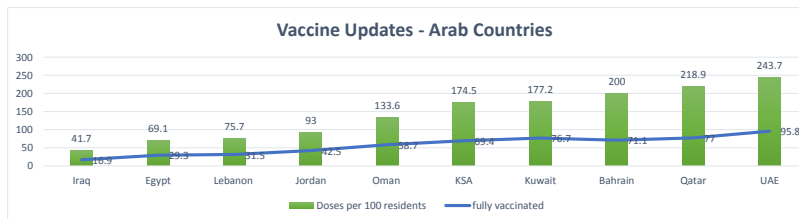

LEB | Covid - 19 Daily Situation Report

09-Mar-22

Total Cumulative confirmed cases	1,081,463	incl. 21844 Arrivals since 21.02.2020
New confirmed cases in the last 24 hours	1,082	incl. 2 Arrivals
Number of PCR Tests done in the last 24 hours	10,047	
Positivity Rate	10.8%	
Cumulative death cases	10,176	
Number of death cases in the last 24 hours	7	
Death Rate	0.9%	
Hospitalized Cases	335	incl. 174 in ICU
Recovered Cases	967,949	

Vaccine Updates

Cumulative Vaccinations (1st Dose)	2,653,042
Cumulative Vaccinations (2nd Dose)	2,307,390
Cumulative Vaccinations (3rd Dose)	543,844
Vaccinations given in the last 24 hours (1st Dose)	1,277
Vaccinations given in the last 24 hours (2nd Dose)	2,342
Vaccinations given in the last 24 hours (3rd Dose)	1,683

Covid-19 Worldwide Situation update	
Cumulative confirmed cases	450,675,256
Total death cases	6,039,083
Death Rate	2.5%
Recovered cases	384,788,934
Critical cases	69,255

References:
MoPH
Worldometers
FT Vaccine tracker