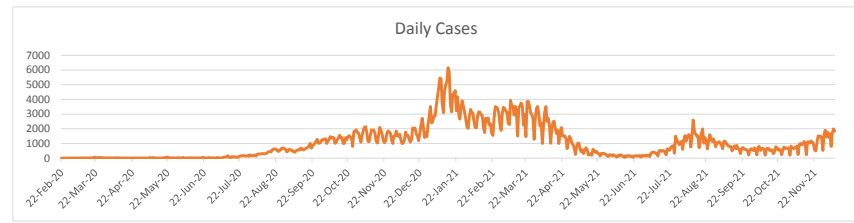

LEB | Covid - 19 Daily Situation Report

09-Dec-21

Total Cumulative confirmed cases	685,162	incl. 10023 Arrivals since 21.02.2020
New confirmed cases in the last 24 hours	1,836	incl. 24 Arrivals
Number of PCR Tests done in the last 24 hours	20,266	
Positivity Rate	9.1%	
Cumulative death cases	8,814	
Number of death cases in the last 24 hours	10	
Death Rate	1.3%	
Hospitalized Cases	607	incl. 281 in ICU
Recovered Cases	638,964	

Vaccine Updates

Cumulative Vaccinations (1st Dose)	2,114,242
Cumulative Vaccinations (2nd Dose)	1,851,549
Vaccinations given in the last 24 hours (1st Dose)	11,020
Vaccinations given in the last 24 hours (2nd Dose)	5,382

Covid-19 Worldwide Situation update	
Cumulative confirmed cases	267,775,124
Total death cases	5,291,885
Death Rate	2.5%
Recovered cases	241,150,970
Critical cases	88,250