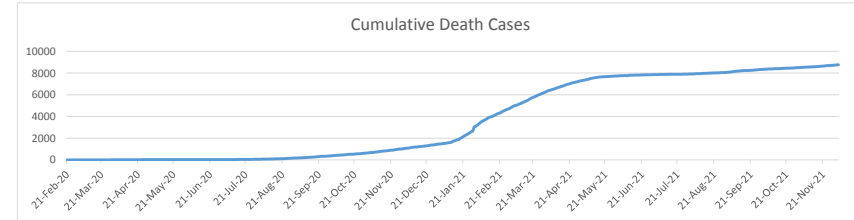

LEB | Covid - 19 Daily Situation Report

09-Dec-21

Total Cumulative confirmed cases	685,162	incl. 10023 Arrivals since 21.02.2020
New confirmed cases in the last 24 hours	1,836	incl. 24 Arrivals
Number of PCR Tests done in the last 24 hours	20,266	
Positivity Rate	9.1%	
Cumulative death cases	8,814	
Number of death cases in the last 24 hours	10	
Death Rate	1.3%	
Hospitalized Cases	607	incl. 281 in ICU
Recovered Cases	638,964	

Vaccine Updates

Cumulative Vaccinations (1st Dose)	2,114,242
Cumulative Vaccinations (2nd Dose)	1,851,549
Vaccinations given in the last 24 hours (1st Dose)	11,020
Vaccinations given in the last 24 hours (2nd Dose)	5,382

Covid-19 Worldwide Situation update	
Cumulative confirmed cases	267,775,124
Total death cases	5,291,885
Death Rate	2.5%
Recovered cases	241,150,970
Critical cases	88,250