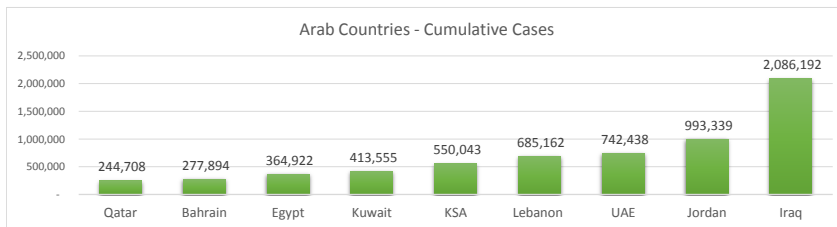

LEB | Covid - 19 Daily Situation Report

09-Dec-21

Total Cumulative confirmed cases	685,162	incl. 10023 Arrivals since 21.02.2020
New confirmed cases in the last 24 hours	1,836	incl. 24 Arrivals
Number of PCR Tests done in the last 24 hours	20,266	
Positivity Rate	9.1%	
Cumulative death cases	8,814	
Number of death cases in the last 24 hours	10	
Death Rate	1.3%	
Hospitalized Cases	607	incl. 281 in ICU
Recovered Cases	638,964	

Vaccine Updates

Cumulative Vaccinations (1st Dose)	2,114,242
Cumulative Vaccinations (2nd Dose)	1,851,549
Vaccinations given in the last 24 hours (1st Dose)	11,020
Vaccinations given in the last 24 hours (2nd Dose)	5,382

Covid-19 Worldwide Situation update	
Cumulative confirmed cases	267,775,124
Total death cases	5,291,885
Death Rate	2.5%
Recovered cases	241,150,970
Critical cases	88,250