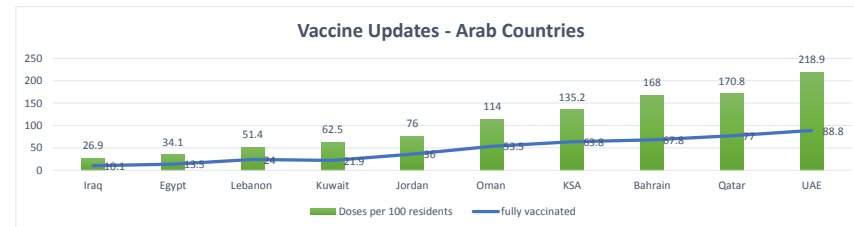

LEB | Covid - 19 Daily Situation Report

09-Dec-21

Total Cumulative confirmed cases	685,162	incl. 10023 Arrivals since 21.02.2020
New confirmed cases in the last 24 hours	1,836	incl. 24 Arrivals
Number of PCR Tests done in the last 24 hours	20,266	
Positivity Rate	9.1%	
Cumulative death cases	8,814	
Number of death cases in the last 24 hours	10	
Death Rate	1.3%	
Hospitalized Cases	607	incl. 281 in ICU
Recovered Cases	638,964	

Vaccine Updates

Cumulative Vaccinations (1st Dose)	2,114,242
Cumulative Vaccinations (2nd Dose)	1,851,549
Vaccinations given in the last 24 hours (1st Dose)	11,020
Vaccinations given in the last 24 hours (2nd Dose)	5,382

Covid-19 Worldwide Situation update	
Cumulative confirmed cases	267,775,124
Total death cases	5,291,885
Death Rate	2.5%
Recovered cases	241,150,970
Critical cases	88,250