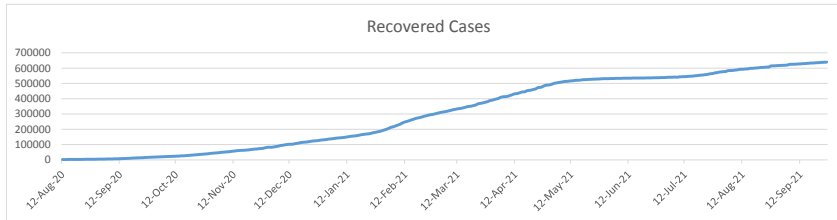

LEB | Covid - 19 Daily Situation Report

09-Dec-21

Total Cumulative confirmed cases	685,162	incl. 10023 Arrivals since 21.02.2020
New confirmed cases in the last 24 hours	1,836	incl. 24 Arrivals
Number of PCR Tests done in the last 24 hours	20,266	
Positivity Rate	9.1%	
Cumulative death cases	8,814	
Number of death cases in the last 24 hours	10	
Death Rate	1.3%	
Hospitalized Cases	607	incl. 281 in ICU
Recovered Cases	638,964	

Vaccine Updates

Cumulative Vaccinations (1st Dose)	2,114,242
Cumulative Vaccinations (2nd Dose)	1,851,549
Vaccinations given in the last 24 hours (1st Dose)	11,020
Vaccinations given in the last 24 hours (2nd Dose)	5,382

Covid-19 Worldwide Situation update	
Cumulative confirmed cases	267,775,124
Total death cases	5,291,885
Death Rate	2.5%
Recovered cases	241,150,970
Critical cases	88,250