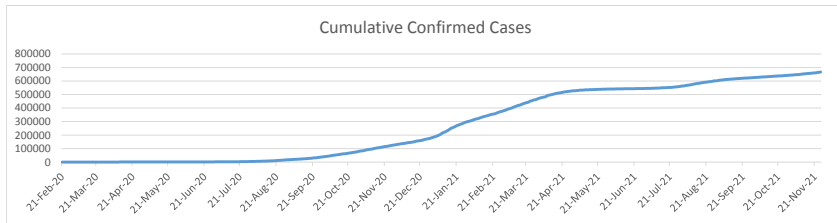

LEB | Covid - 19 Daily Situation Report

09-Dec-21

Total Cumulative confirmed cases	685,162	incl. 10023 Arrivals since 21.02.2020
New confirmed cases in the last 24 hours	1,836	incl. 24 Arrivals
Number of PCR Tests done in the last 24 hours	20,266	
Positivity Rate	9.1%	
Cumulative death cases	8,814	
Number of death cases in the last 24 hours	10	
Death Rate	1.3%	
Hospitalized Cases	607	incl. 281 in ICU
Recovered Cases	638,964	

Vaccine Updates

Cumulative Vaccinations (1st Dose)	2,114,242
Cumulative Vaccinations (2nd Dose)	1,851,549
Vaccinations given in the last 24 hours (1st Dose)	11,020
Vaccinations given in the last 24 hours (2nd Dose)	5,382

Covid-19 Worldwide Situation update	
Cumulative confirmed cases	267,775,124
Total death cases	5,291,885
Death Rate	2.5%
Recovered cases	241,150,970
Critical cases	88,250