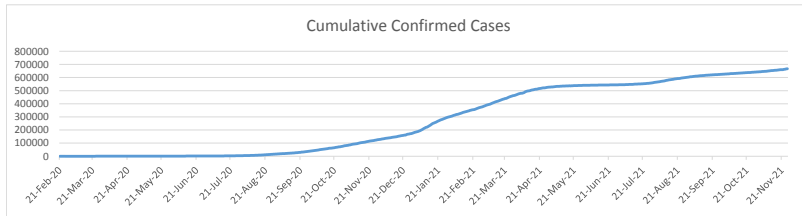

LEB | Covid - 19 Daily Situation Report
10-Jan-22

Total Cumulative confirmed cases	780,833	incl. 14057 Arrivals since 21.02.2020
New confirmed cases in the last 24 hours	6,653	incl. 196 Arrivals
Number of PCR Tests done in the last 24 hours	33,381	
Positivity Rate	19.9%	
Cumulative death cases	9,298	
Number of death cases in the last 24 hours	15	
Death Rate	1.2%	
Hospitalized Cases	701	incl. 363 in ICU
Recovered Cases	679,217	

Vaccine Updates

Cumulative Vaccinations (1st Dose)	2,477,375
Cumulative Vaccinations (2nd Dose)	1,992,557
Cumulative Vaccinations (3rd Dose)	345,686
Vaccinations given in the last 24 hours (1st Dose)	12,170
Vaccinations given in the last 24 hours (2nd Dose)	3,239
Vaccinations given in the last 24 hours (3rd Dose)	4,912

Covid-19 Worldwide Situation update	
Cumulative confirmed cases	308,196,821
Total death cases	5,507,645
Death Rate	2.5%
Recovered cases	259,714,030
Critical cases	94,047

References:
MoPH
Worldometers
FT Vaccine tracker