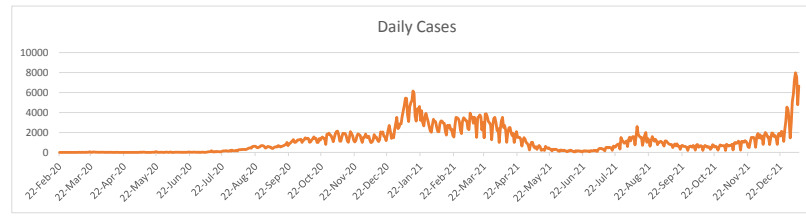

LEB | Covid - 19 Daily Situation Report
10-Jan-22

Total Cumulative confirmed cases	780,833	incl. 14057 Arrivals since 21.02.2020
New confirmed cases in the last 24 hours	6,653	incl. 196 Arrivals
Number of PCR Tests done in the last 24 hours	33,381	
Positivity Rate	19.9%	
Cumulative death cases	9,298	
Number of death cases in the last 24 hours	15	
Death Rate	1.2%	
Hospitalized Cases	701	incl. 363 in ICU
Recovered Cases	679,217	

Vaccine Updates

Cumulative Vaccinations (1st Dose)	2,477,375
Cumulative Vaccinations (2nd Dose)	1,992,557
Cumulative Vaccinations (3rd Dose)	345,686
Vaccinations given in the last 24 hours (1st Dose)	12,170
Vaccinations given in the last 24 hours (2nd Dose)	3,239
Vaccinations given in the last 24 hours (3rd Dose)	4,912

Covid-19 Worldwide Situation update	
Cumulative confirmed cases	308,196,821
Total death cases	5,507,645
Death Rate	2.5%
Recovered cases	259,714,030
Critical cases	94,047

References:
MoPH
Worldometers
FT Vaccine tracker