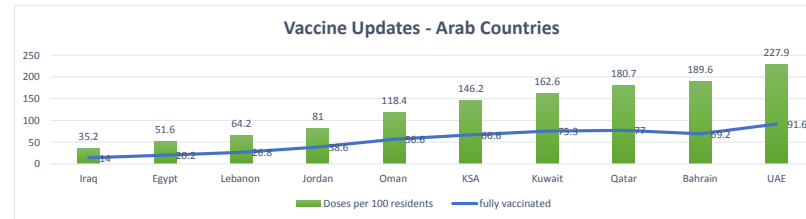

LEB | Covid - 19 Daily Situation Report
10-Jan-22

Total Cumulative confirmed cases	780,833	incl. 14057 Arrivals since 21.02.2020
New confirmed cases in the last 24 hours	6,653	incl. 196 Arrivals
Number of PCR Tests done in the last 24 hours	33,381	
Positivity Rate	19.9%	
Cumulative death cases	9,298	
Number of death cases in the last 24 hours	15	
Death Rate	1.2%	
Hospitalized Cases	701	incl. 363 in ICU
Recovered Cases	679,217	

Vaccine Updates

Cumulative Vaccinations (1st Dose)	2,477,375
Cumulative Vaccinations (2nd Dose)	1,992,557
Cumulative Vaccinations (3rd Dose)	345,686
Vaccinations given in the last 24 hours (1st Dose)	12,170
Vaccinations given in the last 24 hours (2nd Dose)	3,239
Vaccinations given in the last 24 hours (3rd Dose)	4,912