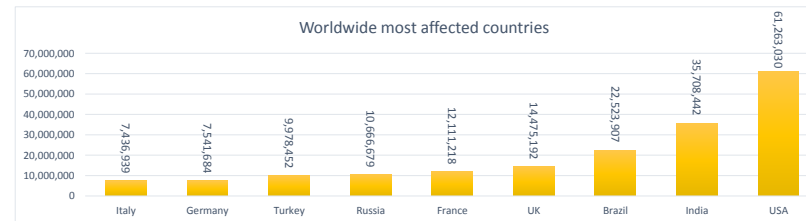

LEB | Covid - 19 Daily Situation Report
10-Jan-22

Total Cumulative confirmed cases	780,833	incl. 14057 Arrivals since 21.02.2020
New confirmed cases in the last 24 hours	6,653	incl. 196 Arrivals
Number of PCR Tests done in the last 24 hours	33,381	
Positivity Rate	19.9%	
Cumulative death cases	9,298	
Number of death cases in the last 24 hours	15	
Death Rate	1.2%	
Hospitalized Cases	701	incl. 363 in ICU
Recovered Cases	679,217	

Vaccine Updates

Cumulative Vaccinations (1st Dose)	2,477,375
Cumulative Vaccinations (2nd Dose)	1,992,557
Cumulative Vaccinations (3rd Dose)	345,686
Vaccinations given in the last 24 hours (1st Dose)	12,170
Vaccinations given in the last 24 hours (2nd Dose)	3,239
Vaccinations given in the last 24 hours (3rd Dose)	4,912

Covid-19 Worldwide Situation update	
Cumulative confirmed cases	308,196,821
Total death cases	5,507,645
Death Rate	2.5%
Recovered cases	259,714,030
Critical cases	94,047

References:
MoPH
Worldometers
FT Vaccine tracker