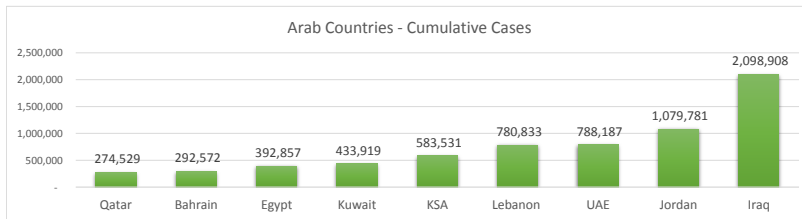

LEB | Covid - 19 Daily Situation Report
10-Jan-22

Total Cumulative confirmed cases	780,833	incl. 14057 Arrivals since 21.02.2020
New confirmed cases in the last 24 hours	6,653	incl. 196 Arrivals
Number of PCR Tests done in the last 24 hours	33,381	
Positivity Rate	19.9%	
Cumulative death cases	9,298	
Number of death cases in the last 24 hours	15	
Death Rate	1.2%	
Hospitalized Cases	701	incl. 363 in ICU
Recovered Cases	679,217	

Vaccine Updates

Cumulative Vaccinations (1st Dose)	2,477,375
Cumulative Vaccinations (2nd Dose)	1,992,557
Cumulative Vaccinations (3rd Dose)	345,686
Vaccinations given in the last 24 hours (1st Dose)	12,170
Vaccinations given in the last 24 hours (2nd Dose)	3,239
Vaccinations given in the last 24 hours (3rd Dose)	4,912

Covid-19 Worldwide Situation update	
Cumulative confirmed cases	308,196,821
Total death cases	5,507,645
Death Rate	2.5%
Recovered cases	259,714,030
Critical cases	94,047

References:
MoPH
Worldometers
FT Vaccine tracker