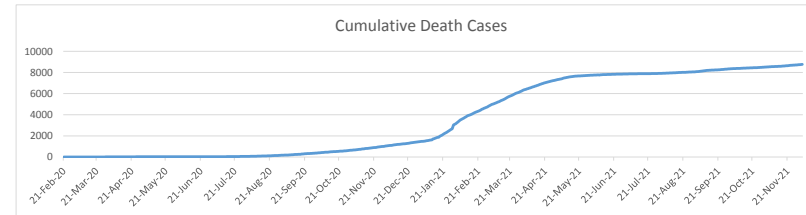

LEB | Covid - 19 Daily Situation Report
10-Jan-22

Total Cumulative confirmed cases	780,833	incl. 14057 Arrivals since 21.02.2020
New confirmed cases in the last 24 hours	6,653	incl. 196 Arrivals
Number of PCR Tests done in the last 24 hours	33,381	
Positivity Rate	19.9%	
Cumulative death cases	9,298	
Number of death cases in the last 24 hours	15	
Death Rate	1.2%	
Hospitalized Cases	701	incl. 363 in ICU
Recovered Cases	679,217	

Vaccine Updates

Cumulative Vaccinations (1st Dose)	2,477,375
Cumulative Vaccinations (2nd Dose)	1,992,557
Cumulative Vaccinations (3rd Dose)	345,686
Vaccinations given in the last 24 hours (1st Dose)	12,170
Vaccinations given in the last 24 hours (2nd Dose)	3,239
Vaccinations given in the last 24 hours (3rd Dose)	4,912

Covid-19 Worldwide Situation update	
Cumulative confirmed cases	308,196,821
Total death cases	5,507,645
Death Rate	2.5%
Recovered cases	259,714,030
Critical cases	94,047

References:
MoPH
Worldometers
FT Vaccine tracker