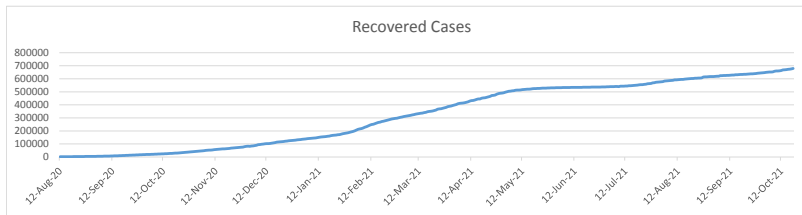

LEB | Covid - 19 Daily Situation Report
10-Jan-22

Total Cumulative confirmed cases	780,833	incl. 14057 Arrivals since 21.02.2020
New confirmed cases in the last 24 hours	6,653	incl. 196 Arrivals
Number of PCR Tests done in the last 24 hours	33,381	
Positivity Rate	19.9%	
Cumulative death cases	9,298	
Number of death cases in the last 24 hours	15	
Death Rate	1.2%	
Hospitalized Cases	701	incl. 363 in ICU
Recovered Cases	679,217	

Vaccine Updates

Cumulative Vaccinations (1st Dose)	2,477,375
Cumulative Vaccinations (2nd Dose)	1,992,557
Cumulative Vaccinations (3rd Dose)	345,686
Vaccinations given in the last 24 hours (1st Dose)	12,170
Vaccinations given in the last 24 hours (2nd Dose)	3,239
Vaccinations given in the last 24 hours (3rd Dose)	4,912

Covid-19 Worldwide Situation update	
Cumulative confirmed cases	308,196,821
Total death cases	5,507,645
Death Rate	2.5%
Recovered cases	259,714,030
Critical cases	94,047

References:
MoPH
Worldometers
FT Vaccine tracker