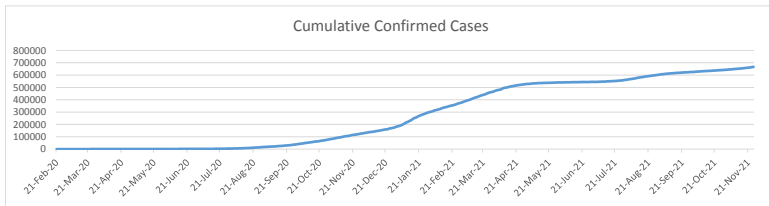

**LEB | Covid - 19 Daily Situation Report**  
10-Feb-22

<b>Total Cumulative confirmed cases</b>	999,155	incl. 19777 Arrivals since 21.02.2020
<b>New confirmed cases in the last 24 hours</b>	6,060	incl. 107 Arrivals
<b>Number of PCR Tests done in the last 24 hours</b>	30,306	
<b>Positivity Rate</b>	20.0%	
<b>Cumulative death cases</b>	9,789	
<b>Number of death cases in the last 24 hours</b>	20	
<b>Death Rate</b>	1.0%	
<b>Hopitalized Cases</b>	797	incl. 375 in ICU
<b>Recovered Cases</b>	777,709	

**Vaccine Updates**

<b>Cumulative Vaccinations (1st Dose)</b>	2,611,653
<b>Cumulative Vaccinations (2nd Dose)</b>	2,199,745
<b>Cumulative Vaccinations (3rd Dose)</b>	478,397
<b>Vaccinations given in the last 24 hours (1st Dose)</b>	1,327
<b>Vaccinations given in the last 24 hours (2nd Dose)</b>	3,782
<b>Vaccinations given in the last 24 hours (3rd Dose)</b>	1,176

<b>Covid-19 Worldwide Situation update</b>	
<b>Cumulative confirmed cases</b>	404,728,943
<b>Total death cases</b>	5,799,544
<b>Death Rate</b>	2.5%
<b>Recovered cases</b>	324,655,444
<b>Critical cases</b>	90,100