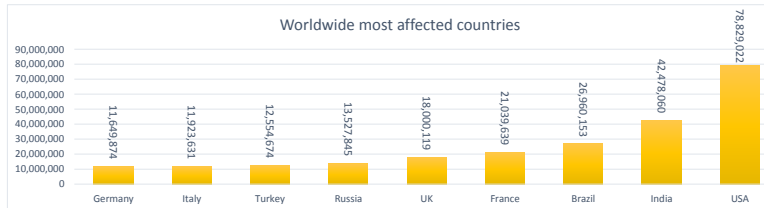

**LEB | Covid - 19 Daily Situation Report**  
10-Feb-22

<b>Total Cumulative confirmed cases</b>	999,155	incl. 19777 Arrivals since 21.02.2020
<b>New confirmed cases in the last 24 hours</b>	6,060	incl. 107 Arrivals
<b>Number of PCR Tests done in the last 24 hours</b>	30,306	
<b>Positivity Rate</b>	20.0%	
<b>Cumulative death cases</b>	9,789	
<b>Number of death cases in the last 24 hours</b>	20	
<b>Death Rate</b>	1.0%	
<b>Hopitalized Cases</b>	797	incl. 375 in ICU
<b>Recovered Cases</b>	777,709	

**Vaccine Updates**

<b>Cumulative Vaccinations (1st Dose)</b>	2,611,653
<b>Cumulative Vaccinations (2nd Dose)</b>	2,199,745
<b>Cumulative Vaccinations (3rd Dose)</b>	478,397
<b>Vaccinations given in the last 24 hours (1st Dose)</b>	1,327
<b>Vaccinations given in the last 24 hours (2nd Dose)</b>	3,782
<b>Vaccinations given in the last 24 hours (3rd Dose)</b>	1,176

<b>Covid-19 Worldwide Situation update</b>	
<b>Cumulative confirmed cases</b>	404,728,943
<b>Total death cases</b>	5,799,544
<b>Death Rate</b>	2.5%
<b>Recovered cases</b>	324,655,444
<b>Critical cases</b>	90,100