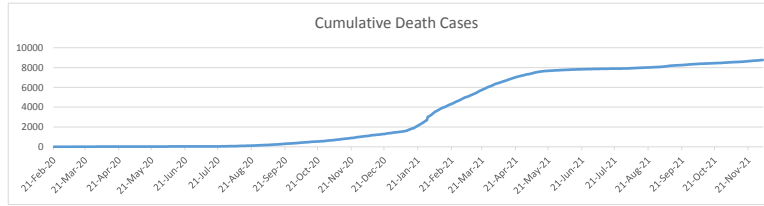

**LEB | Covid - 19 Daily Situation Report**  
10-Feb-22

<b>Total Cumulative confirmed cases</b>	999,155	incl. 19777 Arrivals since 21.02.2020
<b>New confirmed cases in the last 24 hours</b>	6,060	incl. 107 Arrivals
<b>Number of PCR Tests done in the last 24 hours</b>	30,306	
<b>Positivity Rate</b>	20.0%	
<b>Cumulative death cases</b>	9,789	
<b>Number of death cases in the last 24 hours</b>	20	
<b>Death Rate</b>	1.0%	
<b>Hopitalized Cases</b>	797	incl. 375 in ICU
<b>Recovered Cases</b>	777,709	

**Vaccine Updates**

<b>Cumulative Vaccinations (1st Dose)</b>	2,611,653
<b>Cumulative Vaccinations (2nd Dose)</b>	2,199,745
<b>Cumulative Vaccinations (3rd Dose)</b>	478,397
<b>Vaccinations given in the last 24 hours (1st Dose)</b>	1,327
<b>Vaccinations given in the last 24 hours (2nd Dose)</b>	3,782
<b>Vaccinations given in the last 24 hours (3rd Dose)</b>	1,176

<b>Covid-19 Worldwide Situation update</b>	
<b>Cumulative confirmed cases</b>	404,728,943
<b>Total death cases</b>	5,799,544
<b>Death Rate</b>	2.5%
<b>Recovered cases</b>	324,655,444
<b>Critical cases</b>	90,100