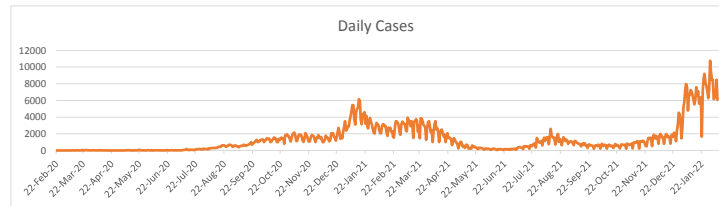

**LEB | Covid - 19 Daily Situation Report**  
10-Feb-22

<b>Total Cumulative confirmed cases</b>	999,155	incl. 19777 Arrivals since 21.02.2020
<b>New confirmed cases in the last 24 hours</b>	6,060	incl. 107 Arrivals
<b>Number of PCR Tests done in the last 24 hours</b>	30,306	
<b>Positivity Rate</b>	20.0%	
<b>Cumulative death cases</b>	9,789	
<b>Number of death cases in the last 24 hours</b>	20	
<b>Death Rate</b>	1.0%	
<b>Hopitalized Cases</b>	797	incl. 375 in ICU
<b>Recovered Cases</b>	777,709	

**Vaccine Updates**

<b>Cumulative Vaccinations (1st Dose)</b>	2,611,653
<b>Cumulative Vaccinations (2nd Dose)</b>	2,199,745
<b>Cumulative Vaccinations (3rd Dose)</b>	478,397
<b>Vaccinations given in the last 24 hours (1st Dose)</b>	1,327
<b>Vaccinations given in the last 24 hours (2nd Dose)</b>	3,782
<b>Vaccinations given in the last 24 hours (3rd Dose)</b>	1,176

<b>Covid-19 Worldwide Situation update</b>	
<b>Cumulative confirmed cases</b>	404,728,943
<b>Total death cases</b>	5,799,544
<b>Death Rate</b>	2.5%
<b>Recovered cases</b>	324,655,444
<b>Critical cases</b>	90,100