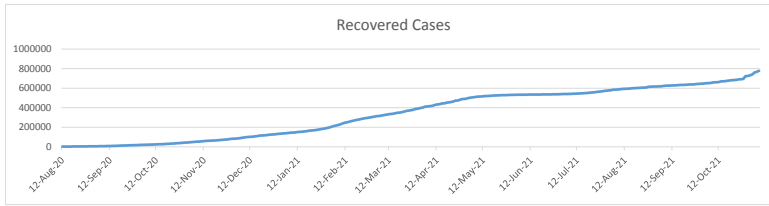

**LEB | Covid - 19 Daily Situation Report**  
10-Feb-22

<b>Total Cumulative confirmed cases</b>	999,155	incl. 19777 Arrivals since 21.02.2020
<b>New confirmed cases in the last 24 hours</b>	6,060	incl. 107 Arrivals
<b>Number of PCR Tests done in the last 24 hours</b>	30,306	
<b>Positivity Rate</b>	20.0%	
<b>Cumulative death cases</b>	9,789	
<b>Number of death cases in the last 24 hours</b>	20	
<b>Death Rate</b>	1.0%	
<b>Hopitalized Cases</b>	797	incl. 375 in ICU
<b>Recovered Cases</b>	777,709	

**Vaccine Updates**

<b>Cumulative Vaccinations (1st Dose)</b>	2,611,653
<b>Cumulative Vaccinations (2nd Dose)</b>	2,199,745
<b>Cumulative Vaccinations (3rd Dose)</b>	478,397
<b>Vaccinations given in the last 24 hours (1st Dose)</b>	1,327
<b>Vaccinations given in the last 24 hours (2nd Dose)</b>	3,782
<b>Vaccinations given in the last 24 hours (3rd Dose)</b>	1,176

<b>Covid-19 Worldwide Situation update</b>	
<b>Cumulative confirmed cases</b>	404,728,943
<b>Total death cases</b>	5,799,544
<b>Death Rate</b>	2.5%
<b>Recovered cases</b>	324,655,444
<b>Critical cases</b>	90,100