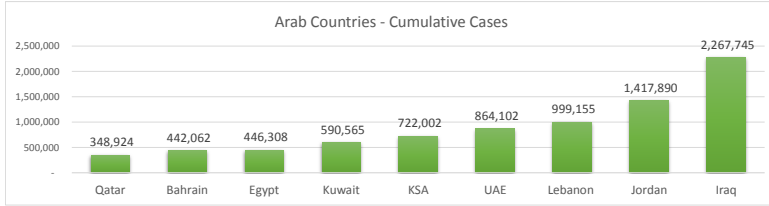

**LEB | Covid - 19 Daily Situation Report**  
10-Feb-22

<b>Total Cumulative confirmed cases</b>	999,155	incl. 19777 Arrivals since 21.02.2020
<b>New confirmed cases in the last 24 hours</b>	6,060	incl. 107 Arrivals
<b>Number of PCR Tests done in the last 24 hours</b>	30,306	
<b>Positivity Rate</b>	20.0%	
<b>Cumulative death cases</b>	9,789	
<b>Number of death cases in the last 24 hours</b>	20	
<b>Death Rate</b>	1.0%	
<b>Hopitalized Cases</b>	797	incl. 375 in ICU
<b>Recovered Cases</b>	777,709	

**Vaccine Updates**

<b>Cumulative Vaccinations (1st Dose)</b>	2,611,653
<b>Cumulative Vaccinations (2nd Dose)</b>	2,199,745
<b>Cumulative Vaccinations (3rd Dose)</b>	478,397
<b>Vaccinations given in the last 24 hours (1st Dose)</b>	1,327
<b>Vaccinations given in the last 24 hours (2nd Dose)</b>	3,782
<b>Vaccinations given in the last 24 hours (3rd Dose)</b>	1,176