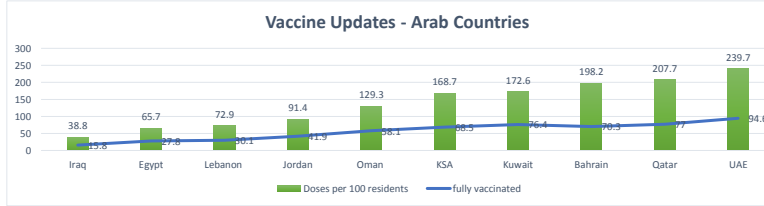

**LEB | Covid - 19 Daily Situation Report**  
10-Feb-22

<b>Total Cumulative confirmed cases</b>	999,155	incl. 19777 Arrivals since 21.02.2020
<b>New confirmed cases in the last 24 hours</b>	6,060	incl. 107 Arrivals
<b>Number of PCR Tests done in the last 24 hours</b>	30,306	
<b>Positivity Rate</b>	20.0%	
<b>Cumulative death cases</b>	9,789	
<b>Number of death cases in the last 24 hours</b>	20	
<b>Death Rate</b>	1.0%	
<b>Hopitalized Cases</b>	797	incl. 375 in ICU
<b>Recovered Cases</b>	777,709	

**Vaccine Updates**

<b>Cumulative Vaccinations (1st Dose)</b>	2,611,653
<b>Cumulative Vaccinations (2nd Dose)</b>	2,199,745
<b>Cumulative Vaccinations (3rd Dose)</b>	478,397
<b>Vaccinations given in the last 24 hours (1st Dose)</b>	1,327
<b>Vaccinations given in the last 24 hours (2nd Dose)</b>	3,782
<b>Vaccinations given in the last 24 hours (3rd Dose)</b>	1,176