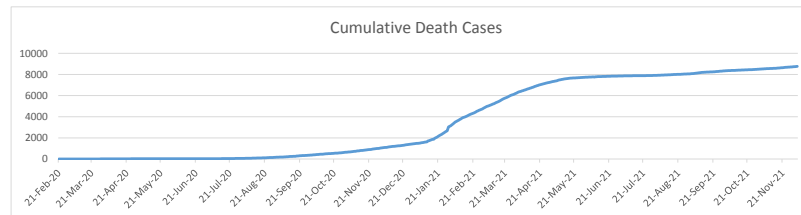

LEB | Covid - 19 Daily Situation Report

10-Mar-22

Total Cumulative confirmed cases	1,082,419	incl. 21845 Arrivals since 21.02.2020
New confirmed cases in the last 24 hours	956	incl. 1 Arrival
Number of PCR Tests done in the last 24 hours	10,214	
Positivity Rate	9.4%	
Cumulative death cases	10,185	
Number of death cases in the last 24 hours	9	
Death Rate	0.9%	
Hospitalized Cases	284	incl. 154 in ICU
Recovered Cases	974,422	

Vaccine Updates

Cumulative Vaccinations (1st Dose)	2,654,306
Cumulative Vaccinations (2nd Dose)	2,309,783
Cumulative Vaccinations (3rd Dose)	545,289
Vaccinations given in the last 24 hours (1st Dose)	1,264
Vaccinations given in the last 24 hours (2nd Dose)	2,393
Vaccinations given in the last 24 hours (3rd Dose)	1,445

Covid-19 Worldwide Situation update	
Cumulative confirmed cases	452,454,561
Total death cases	6,046,427
Death Rate	2.5%
Recovered cases	386,866,634
Critical cases	67,674

References:
MoPH
Worldometers
FT Vaccine tracker