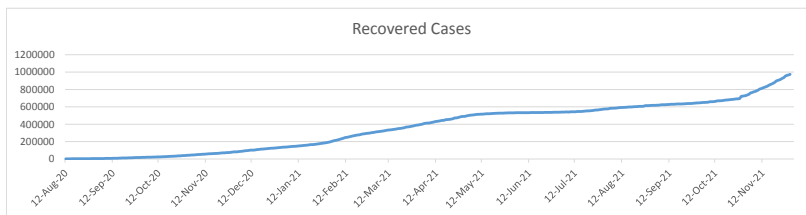

LEB | Covid - 19 Daily Situation Report

10-Mar-22

Total Cumulative confirmed cases	1,082,419	incl. 21845 Arrivals since 21.02.2020
New confirmed cases in the last 24 hours	956	incl. 1 Arrival
Number of PCR Tests done in the last 24 hours	10,214	
Positivity Rate	9.4%	
Cumulative death cases	10,185	
Number of death cases in the last 24 hours	9	
Death Rate	0.9%	
Hospitalized Cases	284	incl. 154 in ICU
Recovered Cases	974,422	

Vaccine Updates

Cumulative Vaccinations (1st Dose)	2,654,306
Cumulative Vaccinations (2nd Dose)	2,309,783
Cumulative Vaccinations (3rd Dose)	545,289
Vaccinations given in the last 24 hours (1st Dose)	1,264
Vaccinations given in the last 24 hours (2nd Dose)	2,393
Vaccinations given in the last 24 hours (3rd Dose)	1,445

Covid-19 Worldwide Situation update	
Cumulative confirmed cases	452,454,561
Total death cases	6,046,427
Death Rate	2.5%
Recovered cases	386,866,634
Critical cases	67,674

References:
MoPH
Worldometers
FT Vaccine tracker