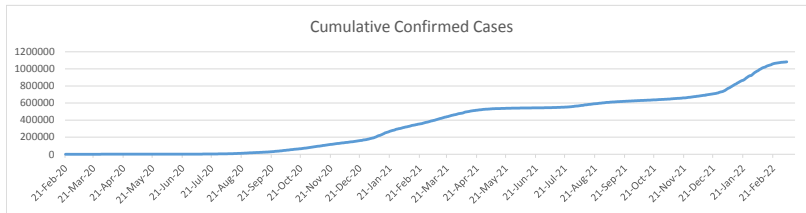

LEB | Covid - 19 Daily Situation Report

10-Mar-22

Total Cumulative confirmed cases	1,082,419	incl. 21845 Arrivals since 21.02.2020
New confirmed cases in the last 24 hours	956	incl. 1 Arrival
Number of PCR Tests done in the last 24 hours	10,214	
Positivity Rate	9.4%	
Cumulative death cases	10,185	
Number of death cases in the last 24 hours	9	
Death Rate	0.9%	
Hospitalized Cases	284	incl. 154 in ICU
Recovered Cases	974,422	

Vaccine Updates

Cumulative Vaccinations (1st Dose)	2,654,306
Cumulative Vaccinations (2nd Dose)	2,309,783
Cumulative Vaccinations (3rd Dose)	545,289
Vaccinations given in the last 24 hours (1st Dose)	1,264
Vaccinations given in the last 24 hours (2nd Dose)	2,393
Vaccinations given in the last 24 hours (3rd Dose)	1,445

Covid-19 Worldwide Situation update	
Cumulative confirmed cases	452,454,561
Total death cases	6,046,427
Death Rate	2.5%
Recovered cases	386,866,634
Critical cases	67,674

References:
MoPH
Worldometers
FT Vaccine tracker