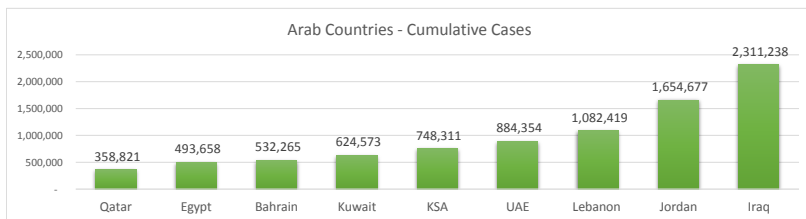

LEB | Covid - 19 Daily Situation Report

10-Mar-22

Total Cumulative confirmed cases	1,082,419	incl. 21845 Arrivals since 21.02.2020
New confirmed cases in the last 24 hours	956	incl. 1 Arrival
Number of PCR Tests done in the last 24 hours	10,214	
Positivity Rate	9.4%	
Cumulative death cases	10,185	
Number of death cases in the last 24 hours	9	
Death Rate	0.9%	
Hospitalized Cases	284	incl. 154 in ICU
Recovered Cases	974,422	

Vaccine Updates

Cumulative Vaccinations (1st Dose)	2,654,306
Cumulative Vaccinations (2nd Dose)	2,309,783
Cumulative Vaccinations (3rd Dose)	545,289
Vaccinations given in the last 24 hours (1st Dose)	1,264
Vaccinations given in the last 24 hours (2nd Dose)	2,393
Vaccinations given in the last 24 hours (3rd Dose)	1,445

Covid-19 Worldwide Situation update	
Cumulative confirmed cases	452,454,561
Total death cases	6,046,427
Death Rate	2.5%
Recovered cases	386,866,634
Critical cases	67,674

References:
MoPH
Worldometers
FT Vaccine tracker