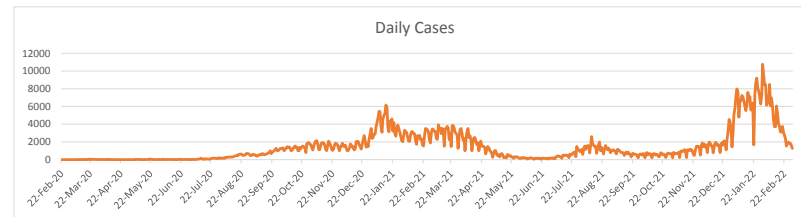

LEB | Covid - 19 Daily Situation Report

10-Mar-22

Total Cumulative confirmed cases	1,082,419	incl. 21845 Arrivals since 21.02.2020
New confirmed cases in the last 24 hours	956	incl. 1 Arrival
Number of PCR Tests done in the last 24 hours	10,214	
Positivity Rate	9.4%	
Cumulative death cases	10,185	
Number of death cases in the last 24 hours	9	
Death Rate	0.9%	
Hospitalized Cases	284	incl. 154 in ICU
Recovered Cases	974,422	

Vaccine Updates

Cumulative Vaccinations (1st Dose)	2,654,306
Cumulative Vaccinations (2nd Dose)	2,309,783
Cumulative Vaccinations (3rd Dose)	545,289
Vaccinations given in the last 24 hours (1st Dose)	1,264
Vaccinations given in the last 24 hours (2nd Dose)	2,393
Vaccinations given in the last 24 hours (3rd Dose)	1,445

Covid-19 Worldwide Situation update	
Cumulative confirmed cases	452,454,561
Total death cases	6,046,427
Death Rate	2.5%
Recovered cases	386,866,634
Critical cases	67,674

References:
MoPH
Worldometers
FT Vaccine tracker