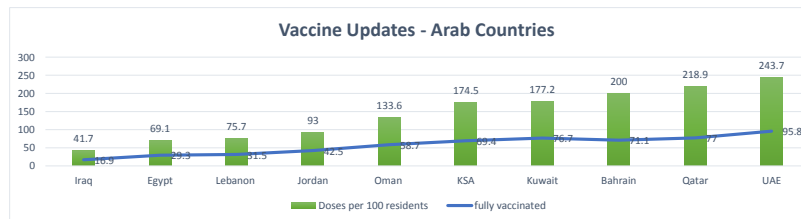

LEB | Covid - 19 Daily Situation Report

10-Mar-22

Total Cumulative confirmed cases	1,082,419	incl. 21845 Arrivals since 21.02.2020
New confirmed cases in the last 24 hours	956	incl. 1 Arrival
Number of PCR Tests done in the last 24 hours	10,214	
Positivity Rate	9.4%	
Cumulative death cases	10,185	
Number of death cases in the last 24 hours	9	
Death Rate	0.9%	
Hospitalized Cases	284	incl. 154 in ICU
Recovered Cases	974,422	

Vaccine Updates

Cumulative Vaccinations (1st Dose)	2,654,306
Cumulative Vaccinations (2nd Dose)	2,309,783
Cumulative Vaccinations (3rd Dose)	545,289
Vaccinations given in the last 24 hours (1st Dose)	1,264
Vaccinations given in the last 24 hours (2nd Dose)	2,393
Vaccinations given in the last 24 hours (3rd Dose)	1,445