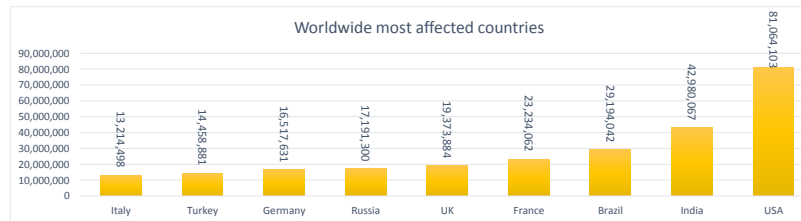

LEB | Covid - 19 Daily Situation Report

10-Mar-22

Total Cumulative confirmed cases	1,082,419	incl. 21845 Arrivals since 21.02.2020
New confirmed cases in the last 24 hours	956	incl. 1 Arrival
Number of PCR Tests done in the last 24 hours	10,214	
Positivity Rate	9.4%	
Cumulative death cases	10,185	
Number of death cases in the last 24 hours	9	
Death Rate	0.9%	
Hospitalized Cases	284	incl. 154 in ICU
Recovered Cases	974,422	

Vaccine Updates

Cumulative Vaccinations (1st Dose)	2,654,306
Cumulative Vaccinations (2nd Dose)	2,309,783
Cumulative Vaccinations (3rd Dose)	545,289
Vaccinations given in the last 24 hours (1st Dose)	1,264
Vaccinations given in the last 24 hours (2nd Dose)	2,393
Vaccinations given in the last 24 hours (3rd Dose)	1,445

Covid-19 Worldwide Situation update	
Cumulative confirmed cases	452,454,561
Total death cases	6,046,427
Death Rate	2.5%
Recovered cases	386,866,634
Critical cases	67,674

References:
MoPH
Worldometers
FT Vaccine tracker