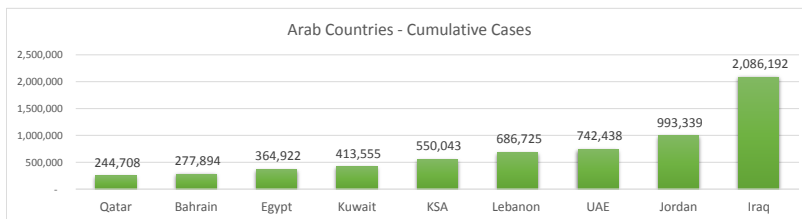

LEB | Covid - 19 Daily Situation Report
10-Dec-21

Total Cumulative confirmed cases	686,725	incl. 10042 Arrivals since 21.02.2020
New confirmed cases in the last 24 hours	1,563	incl. 19 Arrivals
Number of PCR Tests done in the last 24 hours	20,929	
Positivity Rate	7.5%	
Cumulative death cases	8,824	
Number of death cases in the last 24 hours	10	
Death Rate	1.3%	
Hospitalized Cases	611	incl. 283 in ICU
Recovered Cases	639,958	

Vaccine Updates

Cumulative Vaccinations (1st Dose)	2,126,959
Cumulative Vaccinations (2nd Dose)	1,856,639
Cumulative Vaccinations (3rd Dose)	187,166
Vaccinations given in the last 24 hours (1st Dose)	11,128
Vaccinations given in the last 24 hours (2nd Dose)	5,471
Vaccinations given in the last 24 hours (3rd Dose)	8,366

Covid-19 Worldwide Situation update	
Cumulative confirmed cases	267,775,124
Total death cases	5,291,885
Death Rate	2.5%
Recovered cases	241,150,970
Critical cases	88,250