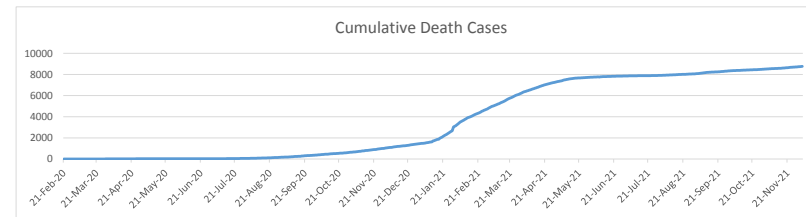

LEB | Covid - 19 Daily Situation Report
10-Dec-21

Total Cumulative confirmed cases	686,725	incl. 10042 Arrivals since 21.02.2020
New confirmed cases in the last 24 hours	1,563	incl. 19 Arrivals
Number of PCR Tests done in the last 24 hours	20,929	
Positivity Rate	7.5%	
Cumulative death cases	8,824	
Number of death cases in the last 24 hours	10	
Death Rate	1.3%	
Hospitalized Cases	611	incl. 283 in ICU
Recovered Cases	639,958	

Vaccine Updates

Cumulative Vaccinations (1st Dose)	2,126,959
Cumulative Vaccinations (2nd Dose)	1,856,639
Cumulative Vaccinations (3rd Dose)	187,166
Vaccinations given in the last 24 hours (1st Dose)	11,128
Vaccinations given in the last 24 hours (2nd Dose)	5,471
Vaccinations given in the last 24 hours (3rd Dose)	8,366

Covid-19 Worldwide Situation update	
Cumulative confirmed cases	267,775,124
Total death cases	5,291,885
Death Rate	2.5%
Recovered cases	241,150,970
Critical cases	88,250