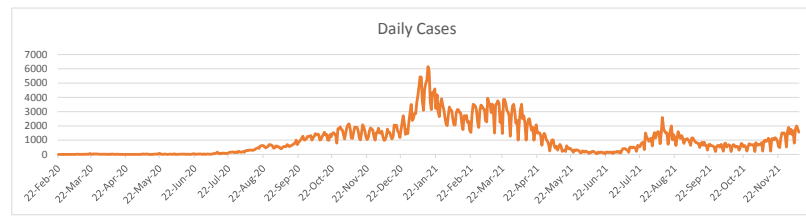

LEB | Covid - 19 Daily Situation Report
10-Dec-21

Total Cumulative confirmed cases	686,725	incl. 10042 Arrivals since 21.02.2020
New confirmed cases in the last 24 hours	1,563	incl. 19 Arrivals
Number of PCR Tests done in the last 24 hours	20,929	
Positivity Rate	7.5%	
Cumulative death cases	8,824	
Number of death cases in the last 24 hours	10	
Death Rate	1.3%	
Hospitalized Cases	611	incl. 283 in ICU
Recovered Cases	639,958	

Vaccine Updates

Cumulative Vaccinations (1st Dose)	2,126,959
Cumulative Vaccinations (2nd Dose)	1,856,639
Cumulative Vaccinations (3rd Dose)	187,166
Vaccinations given in the last 24 hours (1st Dose)	11,128
Vaccinations given in the last 24 hours (2nd Dose)	5,471
Vaccinations given in the last 24 hours (3rd Dose)	8,366

Covid-19 Worldwide Situation update	
Cumulative confirmed cases	267,775,124
Total death cases	5,291,885
Death Rate	2.5%
Recovered cases	241,150,970
Critical cases	88,250