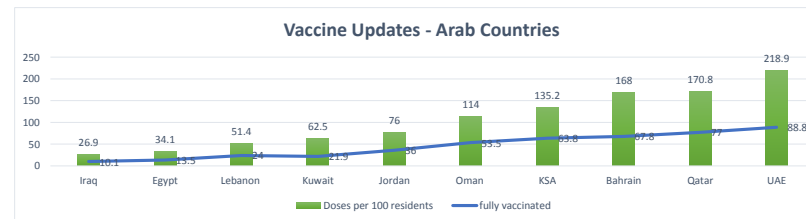

LEB | Covid - 19 Daily Situation Report
10-Dec-21

Total Cumulative confirmed cases	686,725	incl. 10042 Arrivals since 21.02.2020
New confirmed cases in the last 24 hours	1,563	incl. 19 Arrivals
Number of PCR Tests done in the last 24 hours	20,929	
Positivity Rate	7.5%	
Cumulative death cases	8,824	
Number of death cases in the last 24 hours	10	
Death Rate	1.3%	
Hospitalized Cases	611	incl. 283 in ICU
Recovered Cases	639,958	

Vaccine Updates

Cumulative Vaccinations (1st Dose)	2,126,959
Cumulative Vaccinations (2nd Dose)	1,856,639
Cumulative Vaccinations (3rd Dose)	187,166
Vaccinations given in the last 24 hours (1st Dose)	11,128
Vaccinations given in the last 24 hours (2nd Dose)	5,471
Vaccinations given in the last 24 hours (3rd Dose)	8,366

Covid-19 Worldwide Situation update	
Cumulative confirmed cases	267,775,124
Total death cases	5,291,885
Death Rate	2.5%
Recovered cases	241,150,970
Critical cases	88,250