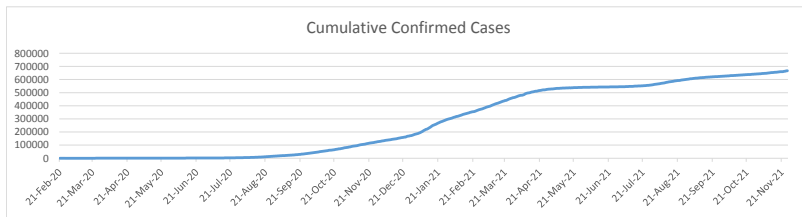

LEB | Covid - 19 Daily Situation Report
10-Dec-21

Total Cumulative confirmed cases	686,725	incl. 10042 Arrivals since 21.02.2020
New confirmed cases in the last 24 hours	1,563	incl. 19 Arrivals
Number of PCR Tests done in the last 24 hours	20,929	
Positivity Rate	7.5%	
Cumulative death cases	8,824	
Number of death cases in the last 24 hours	10	
Death Rate	1.3%	
Hospitalized Cases	611	incl. 283 in ICU
Recovered Cases	639,958	

Vaccine Updates

Cumulative Vaccinations (1st Dose)	2,126,959
Cumulative Vaccinations (2nd Dose)	1,856,639
Cumulative Vaccinations (3rd Dose)	187,166
Vaccinations given in the last 24 hours (1st Dose)	11,128
Vaccinations given in the last 24 hours (2nd Dose)	5,471
Vaccinations given in the last 24 hours (3rd Dose)	8,366

Covid-19 Worldwide Situation update	
Cumulative confirmed cases	267,775,124
Total death cases	5,291,885
Death Rate	2.5%
Recovered cases	241,150,970
Critical cases	88,250