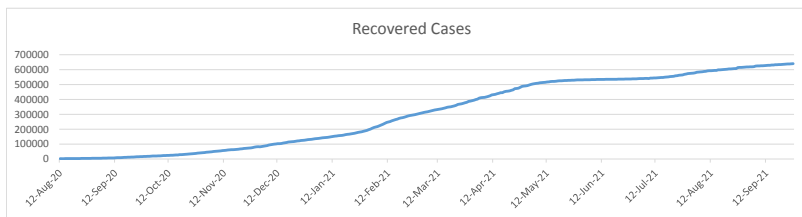

LEB | Covid - 19 Daily Situation Report
10-Dec-21

Total Cumulative confirmed cases	686,725	incl. 10042 Arrivals since 21.02.2020
New confirmed cases in the last 24 hours	1,563	incl. 19 Arrivals
Number of PCR Tests done in the last 24 hours	20,929	
Positivity Rate	7.5%	
Cumulative death cases	8,824	
Number of death cases in the last 24 hours	10	
Death Rate	1.3%	
Hospitalized Cases	611	incl. 283 in ICU
Recovered Cases	639,958	

Vaccine Updates

Cumulative Vaccinations (1st Dose)	2,126,959
Cumulative Vaccinations (2nd Dose)	1,856,639
Cumulative Vaccinations (3rd Dose)	187,166
Vaccinations given in the last 24 hours (1st Dose)	11,128
Vaccinations given in the last 24 hours (2nd Dose)	5,471
Vaccinations given in the last 24 hours (3rd Dose)	8,366

Covid-19 Worldwide Situation update	
Cumulative confirmed cases	267,775,124
Total death cases	5,291,885
Death Rate	2.5%
Recovered cases	241,150,970
Critical cases	88,250