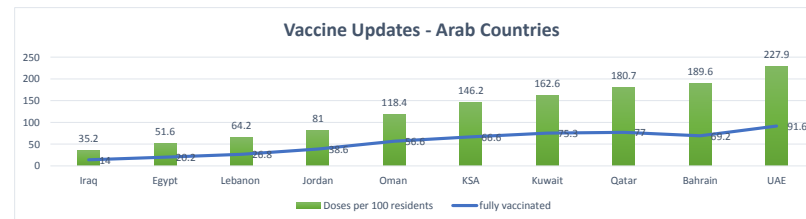

LEB | Covid - 19 Daily Situation Report
11-Jan-22

Total Cumulative confirmed cases	787,498	incl. 14281 Arrivals since 21.02.2020
New confirmed cases in the last 24 hours	6,665	incl. 224 Arrivals
Number of PCR Tests done in the last 24 hours	33,811	
Positivity Rate	19.7%	
Cumulative death cases	9,311	
Number of death cases in the last 24 hours	13	
Death Rate	1.2%	
Hospitalized Cases	725	incl. 364 in ICU
Recovered Cases	680,743	

Vaccine Updates

Cumulative Vaccinations (1st Dose)	2,492,010
Cumulative Vaccinations (2nd Dose)	2,002,877
Cumulative Vaccinations (3rd Dose)	354,156
Vaccinations given in the last 24 hours (1st Dose)	14,635
Vaccinations given in the last 24 hours (2nd Dose)	10,320
Vaccinations given in the last 24 hours (3rd Dose)	8,470