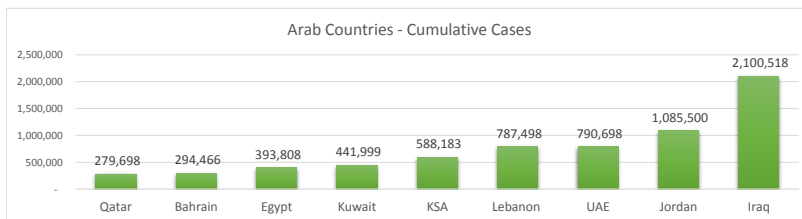

LEB | Covid - 19 Daily Situation Report
11-Jan-22

Total Cumulative confirmed cases	787,498	incl. 14281 Arrivals since 21.02.2020
New confirmed cases in the last 24 hours	6,665	incl. 224 Arrivals
Number of PCR Tests done in the last 24 hours	33,811	
Positivity Rate	19.7%	
Cumulative death cases	9,311	
Number of death cases in the last 24 hours	13	
Death Rate	1.2%	
Hospitalized Cases	725	incl. 364 in ICU
Recovered Cases	680,743	

Vaccine Updates

Cumulative Vaccinations (1st Dose)	2,492,010
Cumulative Vaccinations (2nd Dose)	2,002,877
Cumulative Vaccinations (3rd Dose)	354,156
Vaccinations given in the last 24 hours (1st Dose)	14,635
Vaccinations given in the last 24 hours (2nd Dose)	10,320
Vaccinations given in the last 24 hours (3rd Dose)	8,470

Covid-19 Worldwide Situation update	
Cumulative confirmed cases	311,993,964
Total death cases	5,516,224
Death Rate	2.5%
Recovered cases	261,187,409
Critical cases	94,087

References:
MoPH
Worldometers
FT Vaccine tracker