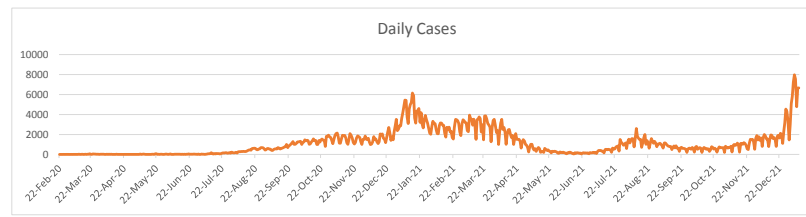

LEB | Covid - 19 Daily Situation Report
11-Jan-22

Total Cumulative confirmed cases	787,498	incl. 14281 Arrivals since 21.02.2020
New confirmed cases in the last 24 hours	6,665	incl. 224 Arrivals
Number of PCR Tests done in the last 24 hours	33,811	
Positivity Rate	19.7%	
Cumulative death cases	9,311	
Number of death cases in the last 24 hours	13	
Death Rate	1.2%	
Hospitalized Cases	725	incl. 364 in ICU
Recovered Cases	680,743	

Vaccine Updates

Cumulative Vaccinations (1st Dose)	2,492,010
Cumulative Vaccinations (2nd Dose)	2,002,877
Cumulative Vaccinations (3rd Dose)	354,156
Vaccinations given in the last 24 hours (1st Dose)	14,635
Vaccinations given in the last 24 hours (2nd Dose)	10,320
Vaccinations given in the last 24 hours (3rd Dose)	8,470

Covid-19 Worldwide Situation update	
Cumulative confirmed cases	311,993,964
Total death cases	5,516,224
Death Rate	2.5%
Recovered cases	261,187,409
Critical cases	94,087

References:
MoPH
Worldometers
FT Vaccine tracker