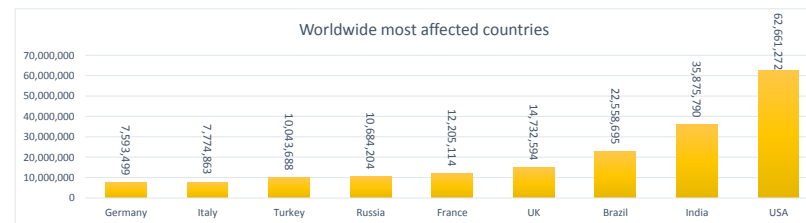

LEB | Covid - 19 Daily Situation Report
11-Jan-22

Total Cumulative confirmed cases	787,498	incl. 14281 Arrivals since 21.02.2020
New confirmed cases in the last 24 hours	6,665	incl. 224 Arrivals
Number of PCR Tests done in the last 24 hours	33,811	
Positivity Rate	19.7%	
Cumulative death cases	9,311	
Number of death cases in the last 24 hours	13	
Death Rate	1.2%	
Hospitalized Cases	725	incl. 364 in ICU
Recovered Cases	680,743	

Vaccine Updates

Cumulative Vaccinations (1st Dose)	2,492,010
Cumulative Vaccinations (2nd Dose)	2,002,877
Cumulative Vaccinations (3rd Dose)	354,156
Vaccinations given in the last 24 hours (1st Dose)	14,635
Vaccinations given in the last 24 hours (2nd Dose)	10,320
Vaccinations given in the last 24 hours (3rd Dose)	8,470

Covid-19 Worldwide Situation update	
Cumulative confirmed cases	311,993,964
Total death cases	5,516,224
Death Rate	2.5%
Recovered cases	261,187,409
Critical cases	94,087

References:
MoPH
Worldometers
FT Vaccine tracker