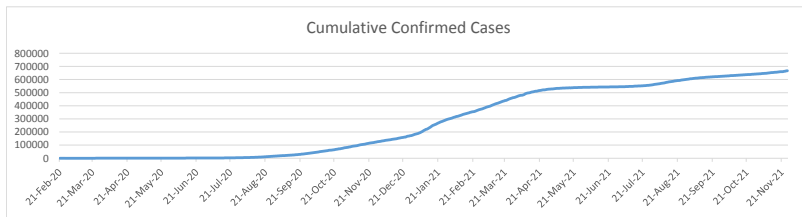

LEB | Covid - 19 Daily Situation Report
11-Jan-22

Total Cumulative confirmed cases	787,498	incl. 14281 Arrivals since 21.02.2020
New confirmed cases in the last 24 hours	6,665	incl. 224 Arrivals
Number of PCR Tests done in the last 24 hours	33,811	
Positivity Rate	19.7%	
Cumulative death cases	9,311	
Number of death cases in the last 24 hours	13	
Death Rate	1.2%	
Hospitalized Cases	725	incl. 364 in ICU
Recovered Cases	680,743	

Vaccine Updates

Cumulative Vaccinations (1st Dose)	2,492,010
Cumulative Vaccinations (2nd Dose)	2,002,877
Cumulative Vaccinations (3rd Dose)	354,156
Vaccinations given in the last 24 hours (1st Dose)	14,635
Vaccinations given in the last 24 hours (2nd Dose)	10,320
Vaccinations given in the last 24 hours (3rd Dose)	8,470

Covid-19 Worldwide Situation update	
Cumulative confirmed cases	311,993,964
Total death cases	5,516,224
Death Rate	2.5%
Recovered cases	261,187,409
Critical cases	94,087

References:
MoPH
Worldometers
FT Vaccine tracker