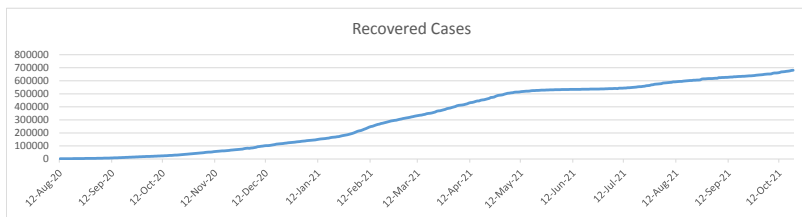

LEB | Covid - 19 Daily Situation Report
11-Jan-22

Total Cumulative confirmed cases	787,498	incl. 14281 Arrivals since 21.02.2020
New confirmed cases in the last 24 hours	6,665	incl. 224 Arrivals
Number of PCR Tests done in the last 24 hours	33,811	
Positivity Rate	19.7%	
Cumulative death cases	9,311	
Number of death cases in the last 24 hours	13	
Death Rate	1.2%	
Hospitalized Cases	725	incl. 364 in ICU
Recovered Cases	680,743	

Vaccine Updates

Cumulative Vaccinations (1st Dose)	2,492,010
Cumulative Vaccinations (2nd Dose)	2,002,877
Cumulative Vaccinations (3rd Dose)	354,156
Vaccinations given in the last 24 hours (1st Dose)	14,635
Vaccinations given in the last 24 hours (2nd Dose)	10,320
Vaccinations given in the last 24 hours (3rd Dose)	8,470

Covid-19 Worldwide Situation update	
Cumulative confirmed cases	311,993,964
Total death cases	5,516,224
Death Rate	2.5%
Recovered cases	261,187,409
Critical cases	94,087

References:
MoPH
Worldometers
FT Vaccine tracker