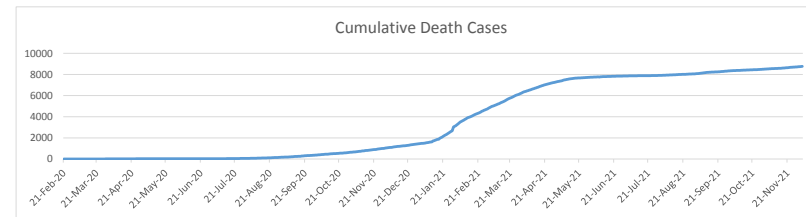

LEB | Covid - 19 Daily Situation Report
11-Jan-22

Total Cumulative confirmed cases	787,498	incl. 14281 Arrivals since 21.02.2020
New confirmed cases in the last 24 hours	6,665	incl. 224 Arrivals
Number of PCR Tests done in the last 24 hours	33,811	
Positivity Rate	19.7%	
Cumulative death cases	9,311	
Number of death cases in the last 24 hours	13	
Death Rate	1.2%	
Hospitalized Cases	725	incl. 364 in ICU
Recovered Cases	680,743	

Vaccine Updates

Cumulative Vaccinations (1st Dose)	2,492,010
Cumulative Vaccinations (2nd Dose)	2,002,877
Cumulative Vaccinations (3rd Dose)	354,156
Vaccinations given in the last 24 hours (1st Dose)	14,635
Vaccinations given in the last 24 hours (2nd Dose)	10,320
Vaccinations given in the last 24 hours (3rd Dose)	8,470

Covid-19 Worldwide Situation update	
Cumulative confirmed cases	311,993,964
Total death cases	5,516,224
Death Rate	2.5%
Recovered cases	261,187,409
Critical cases	94,087

References:
MoPH
Worldometers
FT Vaccine tracker