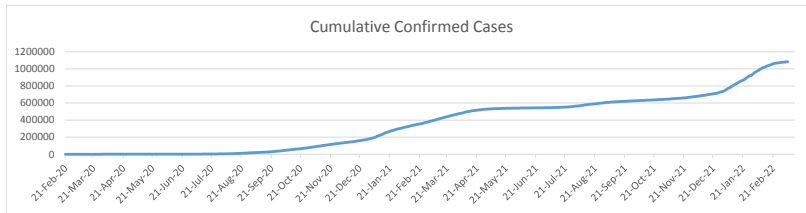

# LEB | Covid - 19 Daily Situation Report

11-Mar-22

Total Cumulative confirmed cases	1,083,351	incl. 21847 Arrivals since 21.02.2020
New confirmed cases in the last 24 hours	932	incl. 2 Arrivals
Number of PCR Tests done in the last 24 hours	10,078	
Positivity Rate	9.2%	
Cumulative death cases	10,193	
Number of death cases in the last 24 hours	8	
Death Rate	0.9%	
Hopitalized Cases	280	incl. 151 in ICU
Recovered Cases	982,902	

## Vaccine Updates

Cumulative Vaccinations (1st Dose)	2,655,705
Cumulative Vaccinations (2nd Dose)	2,312,288
Cumulative Vaccinations (3rd Dose)	545,716
Vaccinations given in the last 24 hours (1st Dose)	1,399
Vaccinations given in the last 24 hours (2nd Dose)	2,505
Vaccinations given in the last 24 hours (3rd Dose)	1,427

Covid-19 Worldwide Situation update	
Cumulative confirmed cases	454,426,391
Total death cases	6,054,038
Death Rate	2.5%
Recovered cases	388,549,095
Critical cases	67,030

References:  
MoPH  
Worldometers  
FT Vaccine tracker