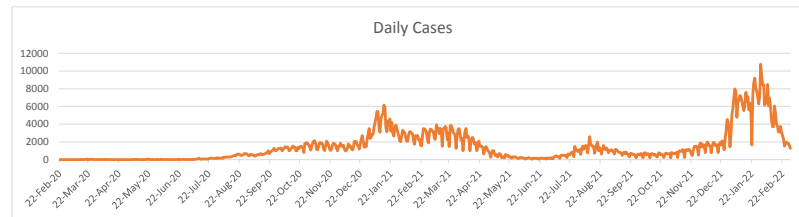

# LEB | Covid - 19 Daily Situation Report

11-Mar-22

Total Cumulative confirmed cases	1,083,351	incl. 21847 Arrivals since 21.02.2020
New confirmed cases in the last 24 hours	932	incl. 2 Arrivals
Number of PCR Tests done in the last 24 hours	10,078	
Positivity Rate	9.2%	
Cumulative death cases	10,193	
Number of death cases in the last 24 hours	8	
Death Rate	0.9%	
Hopitalized Cases	280	incl. 151 in ICU
Recovered Cases	982,902	

## Vaccine Updates

Cumulative Vaccinations (1st Dose)	2,655,705
Cumulative Vaccinations (2nd Dose)	2,312,288
Cumulative Vaccinations (3rd Dose)	545,716
Vaccinations given in the last 24 hours (1st Dose)	1,399
Vaccinations given in the last 24 hours (2nd Dose)	2,505
Vaccinations given in the last 24 hours (3rd Dose)	1,427

Covid-19 Worldwide Situation update	
Cumulative confirmed cases	454,426,391
Total death cases	6,054,038
Death Rate	2.5%
Recovered cases	388,549,095
Critical cases	67,030

References:  
MoPH  
Worldometers  
FT Vaccine tracker