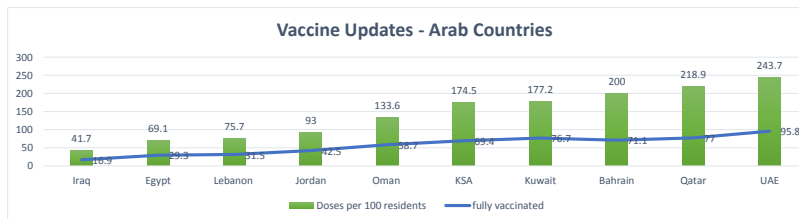

# LEB | Covid - 19 Daily Situation Report

11-Mar-22

Total Cumulative confirmed cases	1,083,351	incl. 21847 Arrivals since 21.02.2020
New confirmed cases in the last 24 hours	932	incl. 2 Arrivals
Number of PCR Tests done in the last 24 hours	10,078	
Positivity Rate	9.2%	
Cumulative death cases	10,193	
Number of death cases in the last 24 hours	8	
Death Rate	0.9%	
Hopitalized Cases	280	incl. 151 in ICU
Recovered Cases	982,902	

## Vaccine Updates

Cumulative Vaccinations (1st Dose)	2,655,705
Cumulative Vaccinations (2nd Dose)	2,312,288
Cumulative Vaccinations (3rd Dose)	545,716
Vaccinations given in the last 24 hours (1st Dose)	1,399
Vaccinations given in the last 24 hours (2nd Dose)	2,505
Vaccinations given in the last 24 hours (3rd Dose)	1,427