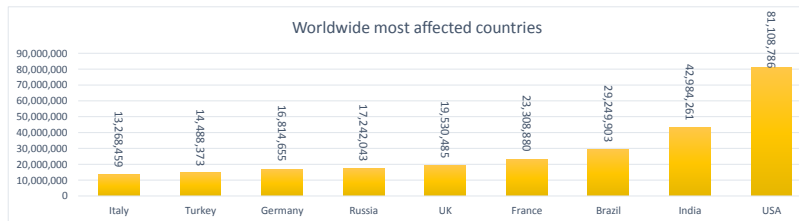

# LEB | Covid - 19 Daily Situation Report

11-Mar-22

Total Cumulative confirmed cases	1,083,351	incl. 21847 Arrivals since 21.02.2020
New confirmed cases in the last 24 hours	932	incl. 2 Arrivals
Number of PCR Tests done in the last 24 hours	10,078	
Positivity Rate	9.2%	
Cumulative death cases	10,193	
Number of death cases in the last 24 hours	8	
Death Rate	0.9%	
Hopitalized Cases	280	incl. 151 in ICU
Recovered Cases	982,902	

## Vaccine Updates

Cumulative Vaccinations (1st Dose)	2,655,705
Cumulative Vaccinations (2nd Dose)	2,312,288
Cumulative Vaccinations (3rd Dose)	545,716
Vaccinations given in the last 24 hours (1st Dose)	1,399
Vaccinations given in the last 24 hours (2nd Dose)	2,505
Vaccinations given in the last 24 hours (3rd Dose)	1,427

Covid-19 Worldwide Situation update	
Cumulative confirmed cases	454,426,391
Total death cases	6,054,038
Death Rate	2.5%
Recovered cases	388,549,095
Critical cases	67,030

References:  
MoPH  
Worldometers  
FT Vaccine tracker