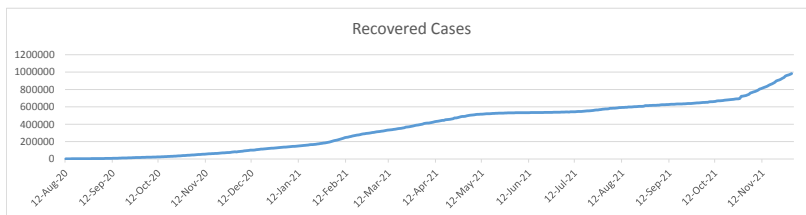

# LEB | Covid - 19 Daily Situation Report

11-Mar-22

Total Cumulative confirmed cases	1,083,351	incl. 21847 Arrivals since 21.02.2020
New confirmed cases in the last 24 hours	932	incl. 2 Arrivals
Number of PCR Tests done in the last 24 hours	10,078	
Positivity Rate	9.2%	
Cumulative death cases	10,193	
Number of death cases in the last 24 hours	8	
Death Rate	0.9%	
Hopitalized Cases	280	incl. 151 in ICU
Recovered Cases	982,902	

## Vaccine Updates

Cumulative Vaccinations (1st Dose)	2,655,705
Cumulative Vaccinations (2nd Dose)	2,312,288
Cumulative Vaccinations (3rd Dose)	545,716
Vaccinations given in the last 24 hours (1st Dose)	1,399
Vaccinations given in the last 24 hours (2nd Dose)	2,505
Vaccinations given in the last 24 hours (3rd Dose)	1,427

Covid-19 Worldwide Situation update	
Cumulative confirmed cases	454,426,391
Total death cases	6,054,038
Death Rate	2.5%
Recovered cases	388,549,095
Critical cases	67,030

References:  
MoPH  
Worldometers  
FT Vaccine tracker