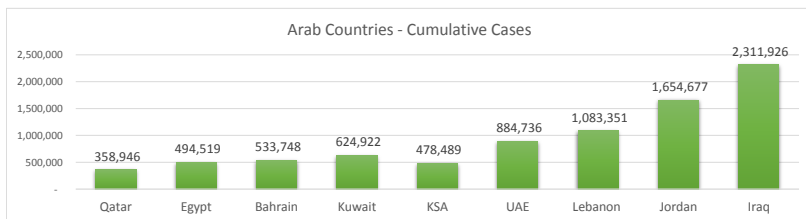

# LEB | Covid - 19 Daily Situation Report

11-Mar-22

Total Cumulative confirmed cases	1,083,351	incl. 21847 Arrivals since 21.02.2020
New confirmed cases in the last 24 hours	932	incl. 2 Arrivals
Number of PCR Tests done in the last 24 hours	10,078	
Positivity Rate	9.2%	
Cumulative death cases	10,193	
Number of death cases in the last 24 hours	8	
Death Rate	0.9%	
Hopitalized Cases	280	incl. 151 in ICU
Recovered Cases	982,902	

## Vaccine Updates

Cumulative Vaccinations (1st Dose)	2,655,705
Cumulative Vaccinations (2nd Dose)	2,312,288
Cumulative Vaccinations (3rd Dose)	545,716
Vaccinations given in the last 24 hours (1st Dose)	1,399
Vaccinations given in the last 24 hours (2nd Dose)	2,505
Vaccinations given in the last 24 hours (3rd Dose)	1,427

Covid-19 Worldwide Situation update	
Cumulative confirmed cases	454,426,391
Total death cases	6,054,038
Death Rate	2.5%
Recovered cases	388,549,095
Critical cases	67,030

References:  
MoPH  
Worldometers  
FT Vaccine tracker