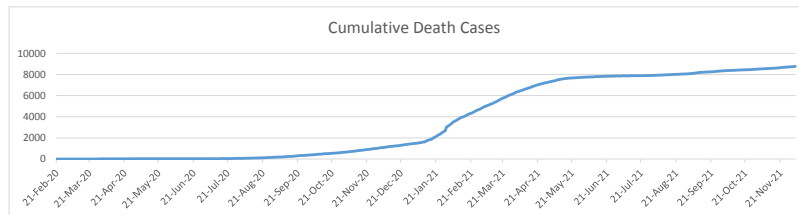

# LEB | Covid - 19 Daily Situation Report

11-Mar-22

Total Cumulative confirmed cases	1,083,351	incl. 21847 Arrivals since 21.02.2020
New confirmed cases in the last 24 hours	932	incl. 2 Arrivals
Number of PCR Tests done in the last 24 hours	10,078	
Positivity Rate	9.2%	
Cumulative death cases	10,193	
Number of death cases in the last 24 hours	8	
Death Rate	0.9%	
Hopitalized Cases	280	incl. 151 in ICU
Recovered Cases	982,902	

## Vaccine Updates

Cumulative Vaccinations (1st Dose)	2,655,705
Cumulative Vaccinations (2nd Dose)	2,312,288
Cumulative Vaccinations (3rd Dose)	545,716
Vaccinations given in the last 24 hours (1st Dose)	1,399
Vaccinations given in the last 24 hours (2nd Dose)	2,505
Vaccinations given in the last 24 hours (3rd Dose)	1,427

Covid-19 Worldwide Situation update	
Cumulative confirmed cases	454,426,391
Total death cases	6,054,038
Death Rate	2.5%
Recovered cases	388,549,095
Critical cases	67,030

References:  
MoPH  
Worldometers  
FT Vaccine tracker