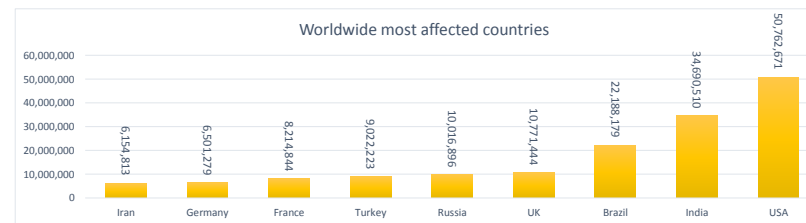

LEB | Covid - 19 Daily Situation Report

11-Dec-21

Total Cumulative confirmed cases	688,515	incl. 10060 Arrivals since 21.02.2020
New confirmed cases in the last 24 hours	1,790	incl. 18 Arrivals
Number of PCR Tests done in the last 24 hours	20,704	
Positivity Rate	8.6%	
Cumulative death cases	8,836	
Number of death cases in the last 24 hours	12	
Death Rate	1.3%	
Hospitalized Cases	614	incl. 286 in ICU
Recovered Cases	640,860	

Vaccine Updates

Cumulative Vaccinations (1st Dose)	2,140,647
Cumulative Vaccinations (2nd Dose)	1,863,162
Cumulative Vaccinations (3rd Dose)	195,200
Vaccinations given in the last 24 hours (1st Dose)	11,153
Vaccinations given in the last 24 hours (2nd Dose)	5,487
Vaccinations given in the last 24 hours (3rd Dose)	8,371

Covid-19 Worldwide Situation update	
Cumulative confirmed cases	270,102,275
Total death cases	5,320,300
Death Rate	2.5%
Recovered cases	242,890,125
Critical cases	88,802

References:
MoPH
Worldometers
FT Vaccine tracker