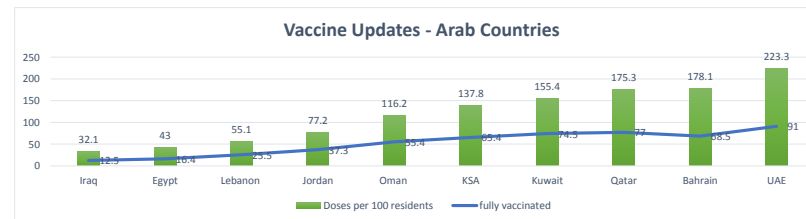

LEB | Covid - 19 Daily Situation Report

11-Dec-21

Total Cumulative confirmed cases	688,515	incl. 10060 Arrivals since 21.02.2020
New confirmed cases in the last 24 hours	1,790	incl. 18 Arrivals
Number of PCR Tests done in the last 24 hours	20,704	
Positivity Rate	8.6%	
Cumulative death cases	8,836	
Number of death cases in the last 24 hours	12	
Death Rate	1.3%	
Hospitalized Cases	614	incl. 286 in ICU
Recovered Cases	640,860	

Vaccine Updates

Cumulative Vaccinations (1st Dose)	2,140,647
Cumulative Vaccinations (2nd Dose)	1,863,162
Cumulative Vaccinations (3rd Dose)	195,200
Vaccinations given in the last 24 hours (1st Dose)	11,153
Vaccinations given in the last 24 hours (2nd Dose)	5,487
Vaccinations given in the last 24 hours (3rd Dose)	8,371