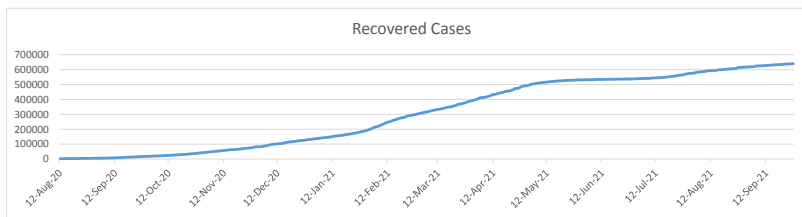

LEB | Covid - 19 Daily Situation Report

11-Dec-21

Total Cumulative confirmed cases	688,515	incl. 10060 Arrivals since 21.02.2020
New confirmed cases in the last 24 hours	1,790	incl. 18 Arrivals
Number of PCR Tests done in the last 24 hours	20,704	
Positivity Rate	8.6%	
Cumulative death cases	8,836	
Number of death cases in the last 24 hours	12	
Death Rate	1.3%	
Hospitalized Cases	614	incl. 286 in ICU
Recovered Cases	640,860	

Vaccine Updates

Cumulative Vaccinations (1st Dose)	2,140,647
Cumulative Vaccinations (2nd Dose)	1,863,162
Cumulative Vaccinations (3rd Dose)	195,200
Vaccinations given in the last 24 hours (1st Dose)	11,153
Vaccinations given in the last 24 hours (2nd Dose)	5,487
Vaccinations given in the last 24 hours (3rd Dose)	8,371

Covid-19 Worldwide Situation update	
Cumulative confirmed cases	270,102,275
Total death cases	5,320,300
Death Rate	2.5%
Recovered cases	242,890,125
Critical cases	88,802

References:
MoPH
Worldometers
FT Vaccine tracker