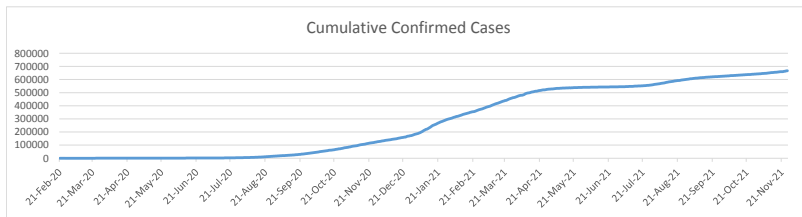

LEB | Covid - 19 Daily Situation Report

11-Dec-21

Total Cumulative confirmed cases	688,515	incl. 10060 Arrivals since 21.02.2020
New confirmed cases in the last 24 hours	1,790	incl. 18 Arrivals
Number of PCR Tests done in the last 24 hours	20,704	
Positivity Rate	8.6%	
Cumulative death cases	8,836	
Number of death cases in the last 24 hours	12	
Death Rate	1.3%	
Hospitalized Cases	614	incl. 286 in ICU
Recovered Cases	640,860	

Vaccine Updates

Cumulative Vaccinations (1st Dose)	2,140,647
Cumulative Vaccinations (2nd Dose)	1,863,162
Cumulative Vaccinations (3rd Dose)	195,200
Vaccinations given in the last 24 hours (1st Dose)	11,153
Vaccinations given in the last 24 hours (2nd Dose)	5,487
Vaccinations given in the last 24 hours (3rd Dose)	8,371

Covid-19 Worldwide Situation update	
Cumulative confirmed cases	270,102,275
Total death cases	5,320,300
Death Rate	2.5%
Recovered cases	242,890,125
Critical cases	88,802

References:
MoPH
Worldometers
FT Vaccine tracker