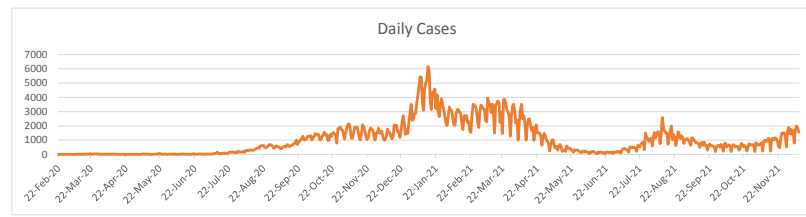

LEB | Covid - 19 Daily Situation Report

11-Dec-21

Total Cumulative confirmed cases	688,515	incl. 10060 Arrivals since 21.02.2020
New confirmed cases in the last 24 hours	1,790	incl. 18 Arrivals
Number of PCR Tests done in the last 24 hours	20,704	
Positivity Rate	8.6%	
Cumulative death cases	8,836	
Number of death cases in the last 24 hours	12	
Death Rate	1.3%	
Hospitalized Cases	614	incl. 286 in ICU
Recovered Cases	640,860	

Vaccine Updates

Cumulative Vaccinations (1st Dose)	2,140,647
Cumulative Vaccinations (2nd Dose)	1,863,162
Cumulative Vaccinations (3rd Dose)	195,200
Vaccinations given in the last 24 hours (1st Dose)	11,153
Vaccinations given in the last 24 hours (2nd Dose)	5,487
Vaccinations given in the last 24 hours (3rd Dose)	8,371

Covid-19 Worldwide Situation update	
Cumulative confirmed cases	270,102,275
Total death cases	5,320,300
Death Rate	2.5%
Recovered cases	242,890,125
Critical cases	88,802

References:
MoPH
Worldometers
FT Vaccine tracker