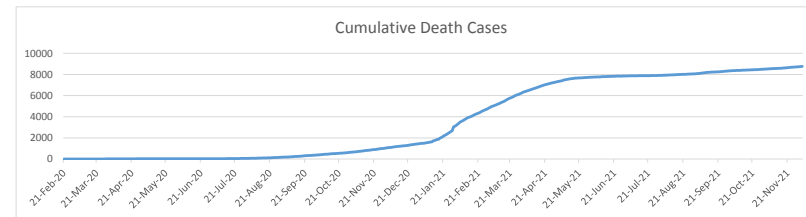

LEB | Covid - 19 Daily Situation Report

11-Dec-21

Total Cumulative confirmed cases	688,515	incl. 10060 Arrivals since 21.02.2020
New confirmed cases in the last 24 hours	1,790	incl. 18 Arrivals
Number of PCR Tests done in the last 24 hours	20,704	
Positivity Rate	8.6%	
Cumulative death cases	8,836	
Number of death cases in the last 24 hours	12	
Death Rate	1.3%	
Hospitalized Cases	614	incl. 286 in ICU
Recovered Cases	640,860	

Vaccine Updates

Cumulative Vaccinations (1st Dose)	2,140,647
Cumulative Vaccinations (2nd Dose)	1,863,162
Cumulative Vaccinations (3rd Dose)	195,200
Vaccinations given in the last 24 hours (1st Dose)	11,153
Vaccinations given in the last 24 hours (2nd Dose)	5,487
Vaccinations given in the last 24 hours (3rd Dose)	8,371

Covid-19 Worldwide Situation update	
Cumulative confirmed cases	270,102,275
Total death cases	5,320,300
Death Rate	2.5%
Recovered cases	242,890,125
Critical cases	88,802

References:
MoPH
Worldometers
FT Vaccine tracker