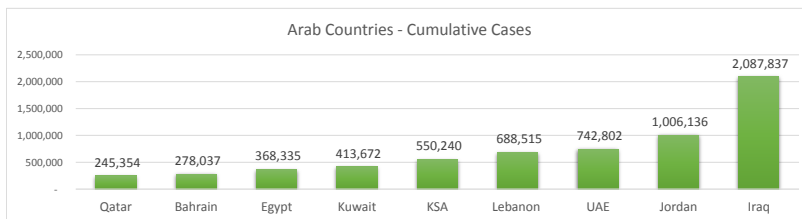

LEB | Covid - 19 Daily Situation Report

11-Dec-21

Total Cumulative confirmed cases	688,515	incl. 10060 Arrivals since 21.02.2020
New confirmed cases in the last 24 hours	1,790	incl. 18 Arrivals
Number of PCR Tests done in the last 24 hours	20,704	
Positivity Rate	8.6%	
Cumulative death cases	8,836	
Number of death cases in the last 24 hours	12	
Death Rate	1.3%	
Hospitalized Cases	614	incl. 286 in ICU
Recovered Cases	640,860	

Vaccine Updates

Cumulative Vaccinations (1st Dose)	2,140,647
Cumulative Vaccinations (2nd Dose)	1,863,162
Cumulative Vaccinations (3rd Dose)	195,200
Vaccinations given in the last 24 hours (1st Dose)	11,153
Vaccinations given in the last 24 hours (2nd Dose)	5,487
Vaccinations given in the last 24 hours (3rd Dose)	8,371

Covid-19 Worldwide Situation update	
Cumulative confirmed cases	270,102,275
Total death cases	5,320,300
Death Rate	2.5%
Recovered cases	242,890,125
Critical cases	88,802

References:
MoPH
Worldometers
FT Vaccine tracker