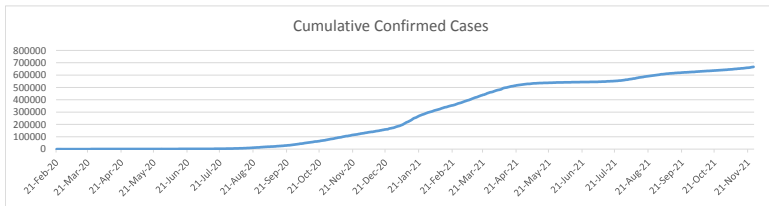

**LEB | Covid - 19 Daily Situation Report**  
12-Feb-22

<b>Total Cumulative confirmed cases</b>	1,012,044	incl. 19989 Arrivals since 21.02.2020
<b>New confirmed cases in the last 24 hours</b>	5,935	incl. 110 Arrivals
<b>Number of PCR Tests done in the last 24 hours</b>	31,160	
<b>Positivity Rate</b>	19.0%	
<b>Cumulative death cases</b>	9,824	
<b>Number of death cases in the last 24 hours</b>	17	
<b>Death Rate</b>	1.0%	
<b>Hopitalized Cases</b>	804	incl. 385 in ICU
<b>Recovered Cases</b>	791,977	

**Vaccine Updates**

<b>Cumulative Vaccinations (1st Dose)</b>	2,616,995
<b>Cumulative Vaccinations (2nd Dose)</b>	2,216,487
<b>Cumulative Vaccinations (3rd Dose)</b>	489,158
<b>Vaccinations given in the last 24 hours (1st Dose)</b>	2,921
<b>Vaccinations given in the last 24 hours (2nd Dose)</b>	10,450
<b>Vaccinations given in the last 24 hours (3rd Dose)</b>	5,788

<b>Covid-19 Worldwide Situation update</b>	
Cumulative confirmed cases	410,012,533
Total death cases	5,824,555
<b>Death Rate</b>	2.5%
Recovered cases	330,304,414
Critical cases	88,200

References:  
MoPH  
Worldometers  
FT Vaccine tracker