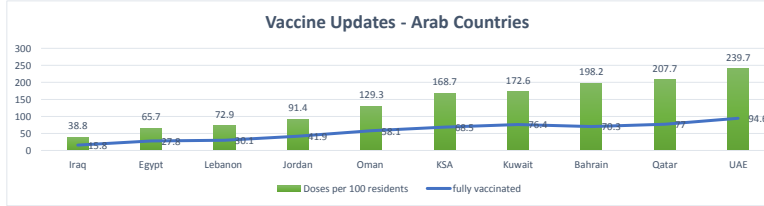

**LEB | Covid - 19 Daily Situation Report**  
12-Feb-22

<b>Total Cumulative confirmed cases</b>	1,012,044	incl. 19989 Arrivals since 21.02.2020
<b>New confirmed cases in the last 24 hours</b>	5,935	incl. 110 Arrivals
<b>Number of PCR Tests done in the last 24 hours</b>	31,160	
<b>Positivity Rate</b>	19.0%	
<b>Cumulative death cases</b>	9,824	
<b>Number of death cases in the last 24 hours</b>	17	
<b>Death Rate</b>	1.0%	
<b>Hopitalized Cases</b>	804	incl. 385 in ICU
<b>Recovered Cases</b>	791,977	

**Vaccine Updates**

<b>Cumulative Vaccinations (1st Dose)</b>	2,616,995
<b>Cumulative Vaccinations (2nd Dose)</b>	2,216,487
<b>Cumulative Vaccinations (3rd Dose)</b>	489,158
<b>Vaccinations given in the last 24 hours (1st Dose)</b>	2,921
<b>Vaccinations given in the last 24 hours (2nd Dose)</b>	10,450
<b>Vaccinations given in the last 24 hours (3rd Dose)</b>	5,788