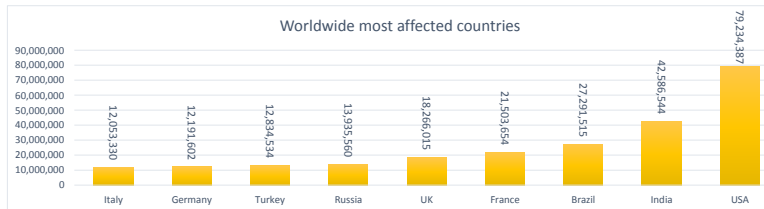

**LEB | Covid - 19 Daily Situation Report**  
12-Feb-22

<b>Total Cumulative confirmed cases</b>	1,012,044	incl. 19989 Arrivals since 21.02.2020
<b>New confirmed cases in the last 24 hours</b>	5,935	incl. 110 Arrivals
<b>Number of PCR Tests done in the last 24 hours</b>	31,160	
<b>Positivity Rate</b>	19.0%	
<b>Cumulative death cases</b>	9,824	
<b>Number of death cases in the last 24 hours</b>	17	
<b>Death Rate</b>	1.0%	
<b>Hopitalized Cases</b>	804	incl. 385 in ICU
<b>Recovered Cases</b>	791,977	

**Vaccine Updates**

<b>Cumulative Vaccinations (1st Dose)</b>	2,616,995
<b>Cumulative Vaccinations (2nd Dose)</b>	2,216,487
<b>Cumulative Vaccinations (3rd Dose)</b>	489,158
<b>Vaccinations given in the last 24 hours (1st Dose)</b>	2,921
<b>Vaccinations given in the last 24 hours (2nd Dose)</b>	10,450
<b>Vaccinations given in the last 24 hours (3rd Dose)</b>	5,788

<b>Covid-19 Worldwide Situation update</b>	
Cumulative confirmed cases	410,012,533
Total death cases	5,824,555
<b>Death Rate</b>	2.5%
Recovered cases	330,304,414
Critical cases	88,200

References:  
MoPH  
Worldometers  
FT Vaccine tracker