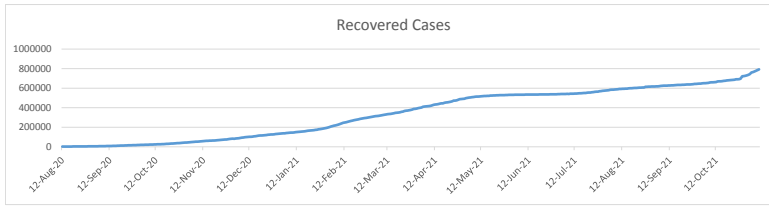

**LEB | Covid - 19 Daily Situation Report**  
12-Feb-22

<b>Total Cumulative confirmed cases</b>	1,012,044	incl. 19989 Arrivals since 21.02.2020
<b>New confirmed cases in the last 24 hours</b>	5,935	incl. 110 Arrivals
<b>Number of PCR Tests done in the last 24 hours</b>	31,160	
<b>Positivity Rate</b>	19.0%	
<b>Cumulative death cases</b>	9,824	
<b>Number of death cases in the last 24 hours</b>	17	
<b>Death Rate</b>	1.0%	
<b>Hopitalized Cases</b>	804	incl. 385 in ICU
<b>Recovered Cases</b>	791,977	

**Vaccine Updates**

<b>Cumulative Vaccinations (1st Dose)</b>	2,616,995
<b>Cumulative Vaccinations (2nd Dose)</b>	2,216,487
<b>Cumulative Vaccinations (3rd Dose)</b>	489,158
<b>Vaccinations given in the last 24 hours (1st Dose)</b>	2,921
<b>Vaccinations given in the last 24 hours (2nd Dose)</b>	10,450
<b>Vaccinations given in the last 24 hours (3rd Dose)</b>	5,788

<b>Covid-19 Worldwide Situation update</b>	
Cumulative confirmed cases	410,012,533
Total death cases	5,824,555
<b>Death Rate</b>	2.5%
Recovered cases	330,304,414
Critical cases	88,200

References:  
MoPH  
Worldometers  
FT Vaccine tracker