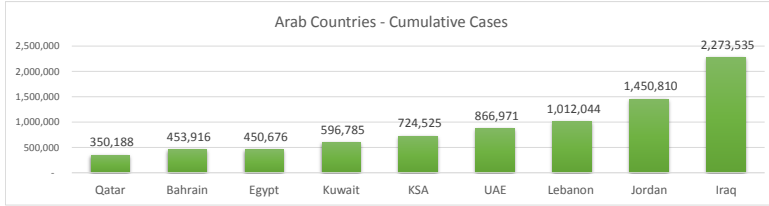

**LEB | Covid - 19 Daily Situation Report**  
12-Feb-22

<b>Total Cumulative confirmed cases</b>	1,012,044	incl. 19989 Arrivals since 21.02.2020
<b>New confirmed cases in the last 24 hours</b>	5,935	incl. 110 Arrivals
<b>Number of PCR Tests done in the last 24 hours</b>	31,160	
<b>Positivity Rate</b>	19.0%	
<b>Cumulative death cases</b>	9,824	
<b>Number of death cases in the last 24 hours</b>	17	
<b>Death Rate</b>	1.0%	
<b>Hopitalized Cases</b>	804	incl. 385 in ICU
<b>Recovered Cases</b>	791,977	

**Vaccine Updates**

<b>Cumulative Vaccinations (1st Dose)</b>	2,616,995
<b>Cumulative Vaccinations (2nd Dose)</b>	2,216,487
<b>Cumulative Vaccinations (3rd Dose)</b>	489,158
<b>Vaccinations given in the last 24 hours (1st Dose)</b>	2,921
<b>Vaccinations given in the last 24 hours (2nd Dose)</b>	10,450
<b>Vaccinations given in the last 24 hours (3rd Dose)</b>	5,788