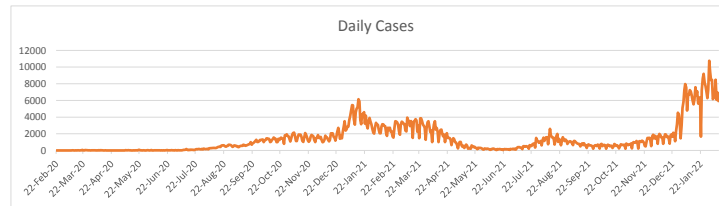

**LEB | Covid - 19 Daily Situation Report**  
12-Feb-22

<b>Total Cumulative confirmed cases</b>	1,012,044	incl. 19989 Arrivals since 21.02.2020
<b>New confirmed cases in the last 24 hours</b>	5,935	incl. 110 Arrivals
<b>Number of PCR Tests done in the last 24 hours</b>	31,160	
<b>Positivity Rate</b>	19.0%	
<b>Cumulative death cases</b>	9,824	
<b>Number of death cases in the last 24 hours</b>	17	
<b>Death Rate</b>	1.0%	
<b>Hopitalized Cases</b>	804	incl. 385 in ICU
<b>Recovered Cases</b>	791,977	

**Vaccine Updates**

<b>Cumulative Vaccinations (1st Dose)</b>	2,616,995
<b>Cumulative Vaccinations (2nd Dose)</b>	2,216,487
<b>Cumulative Vaccinations (3rd Dose)</b>	489,158
<b>Vaccinations given in the last 24 hours (1st Dose)</b>	2,921
<b>Vaccinations given in the last 24 hours (2nd Dose)</b>	10,450
<b>Vaccinations given in the last 24 hours (3rd Dose)</b>	5,788

<b>Covid-19 Worldwide Situation update</b>	
Cumulative confirmed cases	410,012,533
Total death cases	5,824,555
<b>Death Rate</b>	2.5%
Recovered cases	330,304,414
Critical cases	88,200

References:  
MoPH  
Worldometers  
FT Vaccine tracker