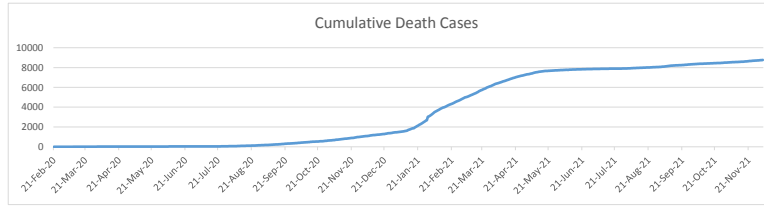

**LEB | Covid - 19 Daily Situation Report**  
12-Feb-22

<b>Total Cumulative confirmed cases</b>	1,012,044	incl. 19989 Arrivals since 21.02.2020
<b>New confirmed cases in the last 24 hours</b>	5,935	incl. 110 Arrivals
<b>Number of PCR Tests done in the last 24 hours</b>	31,160	
<b>Positivity Rate</b>	19.0%	
<b>Cumulative death cases</b>	9,824	
<b>Number of death cases in the last 24 hours</b>	17	
<b>Death Rate</b>	1.0%	
<b>Hopitalized Cases</b>	804	incl. 385 in ICU
<b>Recovered Cases</b>	791,977	

**Vaccine Updates**

<b>Cumulative Vaccinations (1st Dose)</b>	2,616,995
<b>Cumulative Vaccinations (2nd Dose)</b>	2,216,487
<b>Cumulative Vaccinations (3rd Dose)</b>	489,158
<b>Vaccinations given in the last 24 hours (1st Dose)</b>	2,921
<b>Vaccinations given in the last 24 hours (2nd Dose)</b>	10,450
<b>Vaccinations given in the last 24 hours (3rd Dose)</b>	5,788

<b>Covid-19 Worldwide Situation update</b>	
Cumulative confirmed cases	410,012,533
Total death cases	5,824,555
<b>Death Rate</b>	2.5%
Recovered cases	330,304,414
Critical cases	88,200

References:  
MoPH  
Worldometers  
FT Vaccine tracker