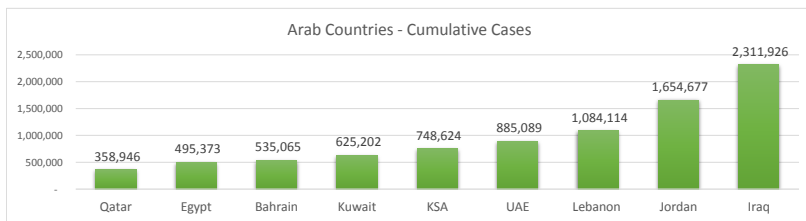

LEB | Covid - 19 Daily Situation Report

12-Mar-22

Total Cumulative confirmed cases	1,084,114	incl. 21848 Arrivals since 21.02.2020
New confirmed cases in the last 24 hours	763	incl. 1 Arrival
Number of PCR Tests done in the last 24 hours	9,710	
Positivity Rate	7.9%	
Cumulative death cases	10,200	
Number of death cases in the last 24 hours	7	
Death Rate	0.9%	
Hospitalized Cases	258	incl. 137 in ICU
Recovered Cases	988,955	

Vaccine Updates

Cumulative Vaccinations (1st Dose)	2,656,561
Cumulative Vaccinations (2nd Dose)	2,314,086
Cumulative Vaccinations (3rd Dose)	548,315
Vaccinations given in the last 24 hours (1st Dose)	856
Vaccinations given in the last 24 hours (2nd Dose)	1,798
Vaccinations given in the last 24 hours (3rd Dose)	1,599

Covid-19 Worldwide Situation update	
Cumulative confirmed cases	456,030,263
Total death cases	6,060,220
Death Rate	2.5%
Recovered cases	389,774,326
Critical cases	66,038

References:
MoPH
Worldometers
FT Vaccine tracker