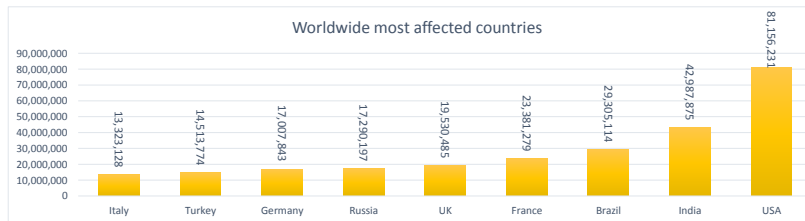

LEB | Covid - 19 Daily Situation Report

12-Mar-22

Total Cumulative confirmed cases	1,084,114	incl. 21848 Arrivals since 21.02.2020
New confirmed cases in the last 24 hours	763	incl. 1 Arrival
Number of PCR Tests done in the last 24 hours	9,710	
Positivity Rate	7.9%	
Cumulative death cases	10,200	
Number of death cases in the last 24 hours	7	
Death Rate	0.9%	
Hospitalized Cases	258	incl. 137 in ICU
Recovered Cases	988,955	

Vaccine Updates

Cumulative Vaccinations (1st Dose)	2,656,561
Cumulative Vaccinations (2nd Dose)	2,314,086
Cumulative Vaccinations (3rd Dose)	548,315
Vaccinations given in the last 24 hours (1st Dose)	856
Vaccinations given in the last 24 hours (2nd Dose)	1,798
Vaccinations given in the last 24 hours (3rd Dose)	1,599

Covid-19 Worldwide Situation update	
Cumulative confirmed cases	456,030,263
Total death cases	6,060,220
Death Rate	2.5%
Recovered cases	389,774,326
Critical cases	66,038

References:
MoPH
Worldometers
FT Vaccine tracker