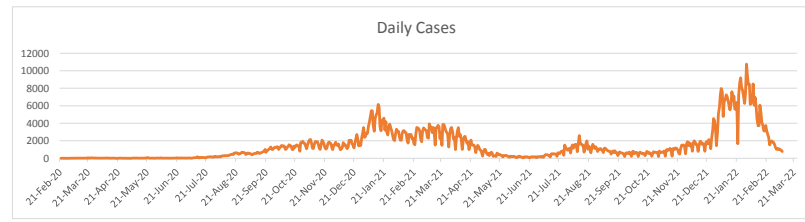

LEB | Covid - 19 Daily Situation Report

12-Mar-22

Total Cumulative confirmed cases	1,084,114	incl. 21848 Arrivals since 21.02.2020
New confirmed cases in the last 24 hours	763	incl. 1 Arrival
Number of PCR Tests done in the last 24 hours	9,710	
Positivity Rate	7.9%	
Cumulative death cases	10,200	
Number of death cases in the last 24 hours	7	
Death Rate	0.9%	
Hospitalized Cases	258	incl. 137 in ICU
Recovered Cases	988,955	

Vaccine Updates

Cumulative Vaccinations (1st Dose)	2,656,561
Cumulative Vaccinations (2nd Dose)	2,314,086
Cumulative Vaccinations (3rd Dose)	548,315
Vaccinations given in the last 24 hours (1st Dose)	856
Vaccinations given in the last 24 hours (2nd Dose)	1,798
Vaccinations given in the last 24 hours (3rd Dose)	1,599

Covid-19 Worldwide Situation update	
Cumulative confirmed cases	456,030,263
Total death cases	6,060,220
Death Rate	2.5%
Recovered cases	389,774,326
Critical cases	66,038

References:
MoPH
Worldometers
FT Vaccine tracker