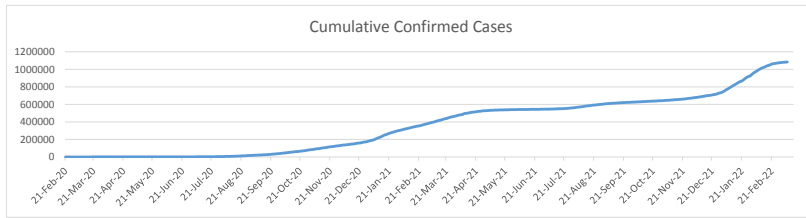

LEB | Covid - 19 Daily Situation Report

12-Mar-22

Total Cumulative confirmed cases	1,084,114	incl. 21848 Arrivals since 21.02.2020
New confirmed cases in the last 24 hours	763	incl. 1 Arrival
Number of PCR Tests done in the last 24 hours	9,710	
Positivity Rate	7.9%	
Cumulative death cases	10,200	
Number of death cases in the last 24 hours	7	
Death Rate	0.9%	
Hospitalized Cases	258	incl. 137 in ICU
Recovered Cases	988,955	

Vaccine Updates

Cumulative Vaccinations (1st Dose)	2,656,561
Cumulative Vaccinations (2nd Dose)	2,314,086
Cumulative Vaccinations (3rd Dose)	548,315
Vaccinations given in the last 24 hours (1st Dose)	856
Vaccinations given in the last 24 hours (2nd Dose)	1,798
Vaccinations given in the last 24 hours (3rd Dose)	1,599

Covid-19 Worldwide Situation update	
Cumulative confirmed cases	456,030,263
Total death cases	6,060,220
Death Rate	2.5%
Recovered cases	389,774,326
Critical cases	66,038

References:
MoPH
Worldometers
FT Vaccine tracker