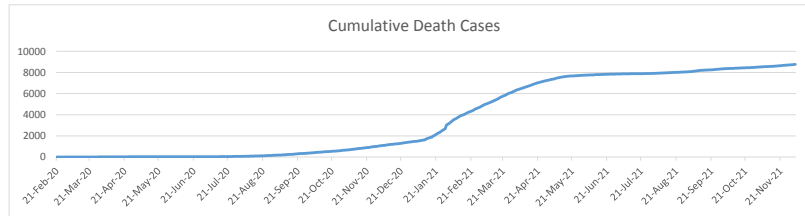

LEB | Covid - 19 Daily Situation Report

12-Mar-22

Total Cumulative confirmed cases	1,084,114	incl. 21848 Arrivals since 21.02.2020
New confirmed cases in the last 24 hours	763	incl. 1 Arrival
Number of PCR Tests done in the last 24 hours	9,710	
Positivity Rate	7.9%	
Cumulative death cases	10,200	
Number of death cases in the last 24 hours	7	
Death Rate	0.9%	
Hospitalized Cases	258	incl. 137 in ICU
Recovered Cases	988,955	

Vaccine Updates

Cumulative Vaccinations (1st Dose)	2,656,561
Cumulative Vaccinations (2nd Dose)	2,314,086
Cumulative Vaccinations (3rd Dose)	548,315
Vaccinations given in the last 24 hours (1st Dose)	856
Vaccinations given in the last 24 hours (2nd Dose)	1,798
Vaccinations given in the last 24 hours (3rd Dose)	1,599

Covid-19 Worldwide Situation update	
Cumulative confirmed cases	456,030,263
Total death cases	6,060,220
Death Rate	2.5%
Recovered cases	389,774,326
Critical cases	66,038

References:
MoPH
Worldometers
FT Vaccine tracker