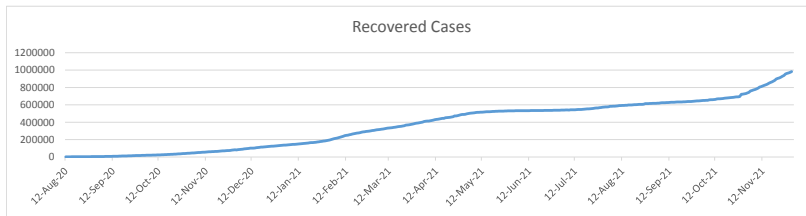

LEB | Covid - 19 Daily Situation Report

12-Mar-22

Total Cumulative confirmed cases	1,084,114	incl. 21848 Arrivals since 21.02.2020
New confirmed cases in the last 24 hours	763	incl. 1 Arrival
Number of PCR Tests done in the last 24 hours	9,710	
Positivity Rate	7.9%	
Cumulative death cases	10,200	
Number of death cases in the last 24 hours	7	
Death Rate	0.9%	
Hospitalized Cases	258	incl. 137 in ICU
Recovered Cases	988,955	

Vaccine Updates

Cumulative Vaccinations (1st Dose)	2,656,561
Cumulative Vaccinations (2nd Dose)	2,314,086
Cumulative Vaccinations (3rd Dose)	548,315
Vaccinations given in the last 24 hours (1st Dose)	856
Vaccinations given in the last 24 hours (2nd Dose)	1,798
Vaccinations given in the last 24 hours (3rd Dose)	1,599

Covid-19 Worldwide Situation update	
Cumulative confirmed cases	456,030,263
Total death cases	6,060,220
Death Rate	2.5%
Recovered cases	389,774,326
Critical cases	66,038

References:
MoPH
Worldometers
FT Vaccine tracker