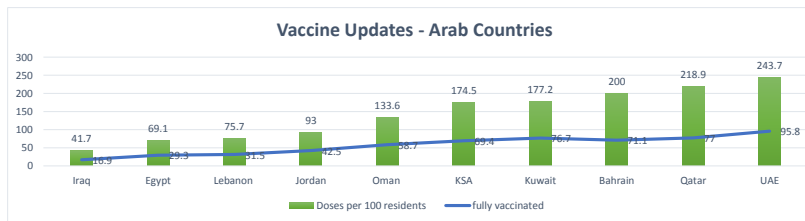

LEB | Covid - 19 Daily Situation Report

12-Mar-22

Total Cumulative confirmed cases	1,084,114	incl. 21848 Arrivals since 21.02.2020
New confirmed cases in the last 24 hours	763	incl. 1 Arrival
Number of PCR Tests done in the last 24 hours	9,710	
Positivity Rate	7.9%	
Cumulative death cases	10,200	
Number of death cases in the last 24 hours	7	
Death Rate	0.9%	
Hospitalized Cases	258	incl. 137 in ICU
Recovered Cases	988,955	

Vaccine Updates

Cumulative Vaccinations (1st Dose)	2,656,561
Cumulative Vaccinations (2nd Dose)	2,314,086
Cumulative Vaccinations (3rd Dose)	548,315
Vaccinations given in the last 24 hours (1st Dose)	856
Vaccinations given in the last 24 hours (2nd Dose)	1,798
Vaccinations given in the last 24 hours (3rd Dose)	1,599

Covid-19 Worldwide Situation update	
Cumulative confirmed cases	456,030,263
Total death cases	6,060,220
Death Rate	2.5%
Recovered cases	389,774,326
Critical cases	66,038

References:
MoPH
Worldometers
FT Vaccine tracker