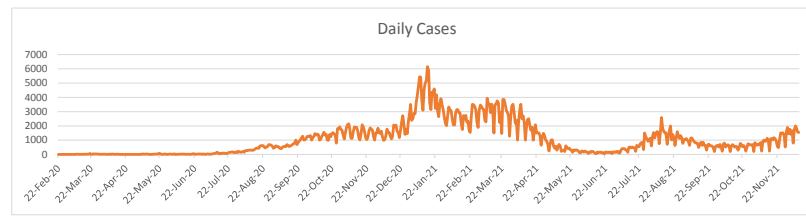

LEB | Covid - 19 Daily Situation Report
12-Dec-21

Total Cumulative confirmed cases	690,054	incl. 10069 Arrivals since 21.02.2020
New confirmed cases in the last 24 hours	1,539	incl. 9 Arrivals
Number of PCR Tests done in the last 24 hours	NA	
Positivity Rate	NA	
Cumulative death cases	8,848	
Number of death cases in the last 24 hours	12	
Death Rate	1.3%	
Hospitalized Cases	NA	
Recovered Cases	NA	

Vaccine Updates

Cumulative Vaccinations (1st Dose)	2,165,862
Cumulative Vaccinations (2nd Dose)	1,864,976
Cumulative Vaccinations (3rd Dose)	202,334
Vaccinations given in the last 24 hours (1st Dose)	25,215
Vaccinations given in the last 24 hours (2nd Dose)	1,814
Vaccinations given in the last 24 hours (3rd Dose)	7,134

Covid-19 Worldwide Situation update	
Cumulative confirmed cases	270,102,275
Total death cases	5,320,300
Death Rate	2.5%
Recovered cases	242,890,125
Critical cases	88,802

References:
MoPH
Worldometers
FT Vaccine tracker