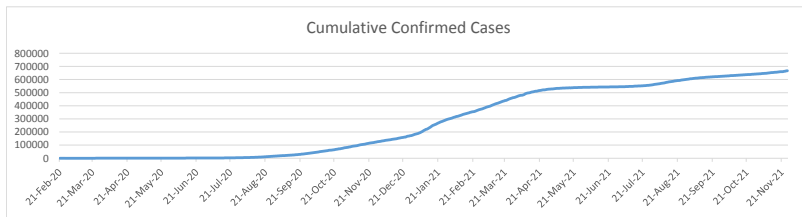

LEB | Covid - 19 Daily Situation Report
12-Dec-21

Total Cumulative confirmed cases	690,054	incl. 10069 Arrivals since 21.02.2020
New confirmed cases in the last 24 hours	1,539	incl. 9 Arrivals
Number of PCR Tests done in the last 24 hours	NA	
Positivity Rate	NA	
Cumulative death cases	8,848	
Number of death cases in the last 24 hours	12	
Death Rate	1.3%	
Hospitalized Cases	NA	
Recovered Cases	NA	

Vaccine Updates

Cumulative Vaccinations (1st Dose)	2,165,862
Cumulative Vaccinations (2nd Dose)	1,864,976
Cumulative Vaccinations (3rd Dose)	202,334
Vaccinations given in the last 24 hours (1st Dose)	25,215
Vaccinations given in the last 24 hours (2nd Dose)	1,814
Vaccinations given in the last 24 hours (3rd Dose)	7,134

Covid-19 Worldwide Situation update	
Cumulative confirmed cases	270,102,275
Total death cases	5,320,300
Death Rate	2.5%
Recovered cases	242,890,125
Critical cases	88,802

References:
MoPH
Worldometers
FT Vaccine tracker