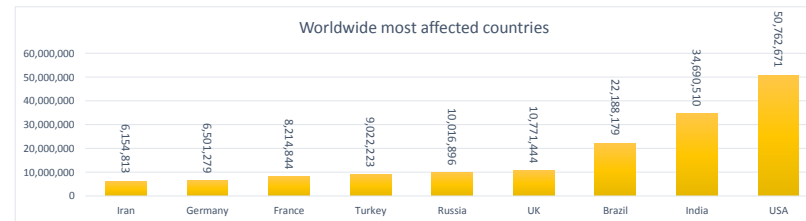

LEB | Covid - 19 Daily Situation Report
12-Dec-21

Total Cumulative confirmed cases	690,054	incl. 10069 Arrivals since 21.02.2020
New confirmed cases in the last 24 hours	1,539	incl. 9 Arrivals
Number of PCR Tests done in the last 24 hours	NA	
Positivity Rate	NA	
Cumulative death cases	8,848	
Number of death cases in the last 24 hours	12	
Death Rate	1.3%	
Hospitalized Cases	NA	
Recovered Cases	NA	

Vaccine Updates

Cumulative Vaccinations (1st Dose)	2,165,862
Cumulative Vaccinations (2nd Dose)	1,864,976
Cumulative Vaccinations (3rd Dose)	202,334
Vaccinations given in the last 24 hours (1st Dose)	25,215
Vaccinations given in the last 24 hours (2nd Dose)	1,814
Vaccinations given in the last 24 hours (3rd Dose)	7,134

Covid-19 Worldwide Situation update	
Cumulative confirmed cases	270,102,275
Total death cases	5,320,300
Death Rate	2.5%
Recovered cases	242,890,125
Critical cases	88,802

References:
MoPH
Worldometers
FT Vaccine tracker