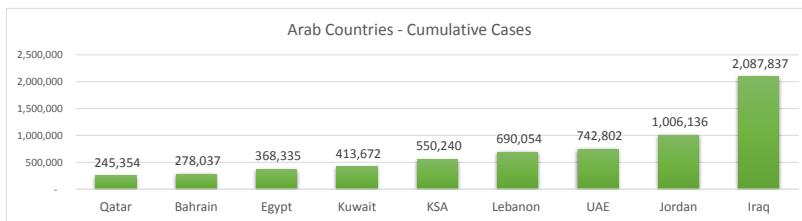

LEB | Covid - 19 Daily Situation Report
12-Dec-21

Total Cumulative confirmed cases	690,054	incl. 10069 Arrivals since 21.02.2020
New confirmed cases in the last 24 hours	1,539	incl. 9 Arrivals
Number of PCR Tests done in the last 24 hours	NA	
Positivity Rate	NA	
Cumulative death cases	8,848	
Number of death cases in the last 24 hours	12	
Death Rate	1.3%	
Hospitalized Cases	NA	
Recovered Cases	NA	

Vaccine Updates

Cumulative Vaccinations (1st Dose)	2,165,862
Cumulative Vaccinations (2nd Dose)	1,864,976
Cumulative Vaccinations (3rd Dose)	202,334
Vaccinations given in the last 24 hours (1st Dose)	25,215
Vaccinations given in the last 24 hours (2nd Dose)	1,814
Vaccinations given in the last 24 hours (3rd Dose)	7,134