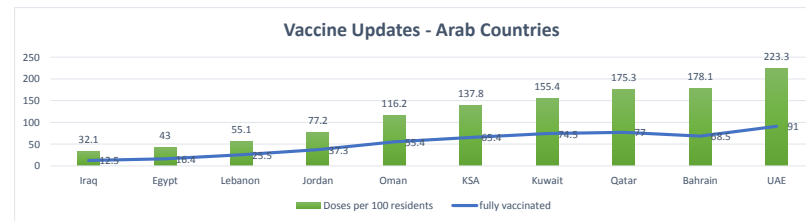

LEB | Covid - 19 Daily Situation Report
12-Dec-21

Total Cumulative confirmed cases	690,054	incl. 10069 Arrivals since 21.02.2020
New confirmed cases in the last 24 hours	1,539	incl. 9 Arrivals
Number of PCR Tests done in the last 24 hours	NA	
Positivity Rate	NA	
Cumulative death cases	8,848	
Number of death cases in the last 24 hours	12	
Death Rate	1.3%	
Hospitalized Cases	NA	
Recovered Cases	NA	

Vaccine Updates

Cumulative Vaccinations (1st Dose)	2,165,862
Cumulative Vaccinations (2nd Dose)	1,864,976
Cumulative Vaccinations (3rd Dose)	202,334
Vaccinations given in the last 24 hours (1st Dose)	25,215
Vaccinations given in the last 24 hours (2nd Dose)	1,814
Vaccinations given in the last 24 hours (3rd Dose)	7,134