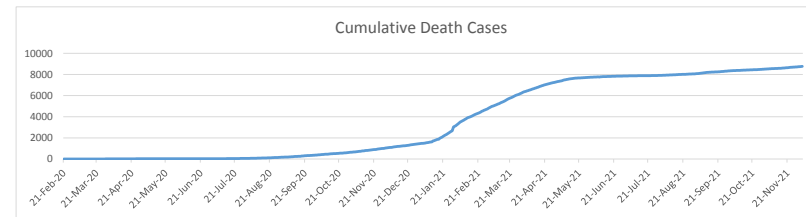

LEB | Covid - 19 Daily Situation Report
12-Dec-21

Total Cumulative confirmed cases	690,054	incl. 10069 Arrivals since 21.02.2020
New confirmed cases in the last 24 hours	1,539	incl. 9 Arrivals
Number of PCR Tests done in the last 24 hours	NA	
Positivity Rate	NA	
Cumulative death cases	8,848	
Number of death cases in the last 24 hours	12	
Death Rate	1.3%	
Hospitalized Cases	NA	
Recovered Cases	NA	

Vaccine Updates

Cumulative Vaccinations (1st Dose)	2,165,862
Cumulative Vaccinations (2nd Dose)	1,864,976
Cumulative Vaccinations (3rd Dose)	202,334
Vaccinations given in the last 24 hours (1st Dose)	25,215
Vaccinations given in the last 24 hours (2nd Dose)	1,814
Vaccinations given in the last 24 hours (3rd Dose)	7,134

Covid-19 Worldwide Situation update	
Cumulative confirmed cases	270,102,275
Total death cases	5,320,300
Death Rate	2.5%
Recovered cases	242,890,125
Critical cases	88,802

References:
MoPH
Worldometers
FT Vaccine tracker