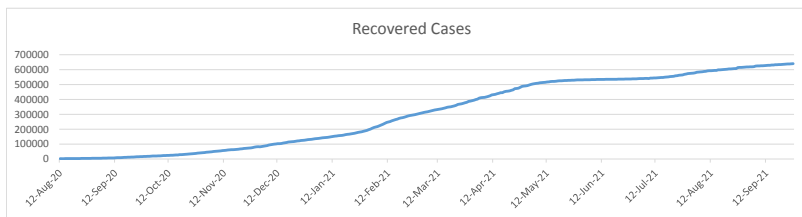

LEB | Covid - 19 Daily Situation Report
12-Dec-21

Total Cumulative confirmed cases	690,054	incl. 10069 Arrivals since 21.02.2020
New confirmed cases in the last 24 hours	1,539	incl. 9 Arrivals
Number of PCR Tests done in the last 24 hours	NA	
Positivity Rate	NA	
Cumulative death cases	8,848	
Number of death cases in the last 24 hours	12	
Death Rate	1.3%	
Hospitalized Cases	NA	
Recovered Cases	NA	

Vaccine Updates

Cumulative Vaccinations (1st Dose)	2,165,862
Cumulative Vaccinations (2nd Dose)	1,864,976
Cumulative Vaccinations (3rd Dose)	202,334
Vaccinations given in the last 24 hours (1st Dose)	25,215
Vaccinations given in the last 24 hours (2nd Dose)	1,814
Vaccinations given in the last 24 hours (3rd Dose)	7,134

Covid-19 Worldwide Situation update	
Cumulative confirmed cases	270,102,275
Total death cases	5,320,300
Death Rate	2.5%
Recovered cases	242,890,125
Critical cases	88,802

References:
MoPH
Worldometers
FT Vaccine tracker