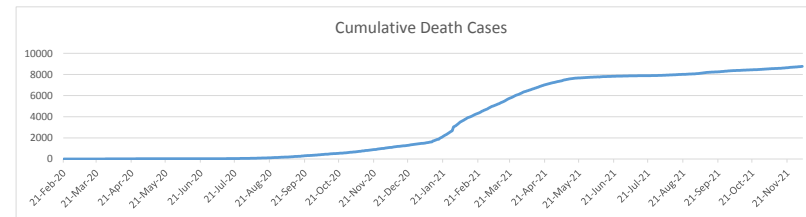

LEB | Covid - 19 Daily Situation Report

13-Jan-22

Total Cumulative confirmed cases	801,801	incl. 14720 Arrivals since 21.02.2020
New confirmed cases in the last 24 hours	7,057	incl. 262 Arrivals
Number of PCR Tests done in the last 24 hours	38,738	
Positivity Rate	18.2%	
Cumulative death cases	9,338	
Number of death cases in the last 24 hours	13	
Death Rate	1.2%	
Hospitalized Cases	726	incl. 366 in ICU
Recovered Cases	682,977	

Vaccine Updates

Cumulative Vaccinations (1st Dose)	2,512,910
Cumulative Vaccinations (2nd Dose)	2,019,892
Cumulative Vaccinations (3rd Dose)	369,445
Vaccinations given in the last 24 hours (1st Dose)	10,312
Vaccinations given in the last 24 hours (2nd Dose)	8,552
Vaccinations given in the last 24 hours (3rd Dose)	7,892

Covid-19 Worldwide Situation update	
Cumulative confirmed cases	318,491,885
Total death cases	5,534,552
Death Rate	2.5%
Recovered cases	263,469,355
Critical cases	95,873

References:
MoPH
Worldometers
FT Vaccine tracker