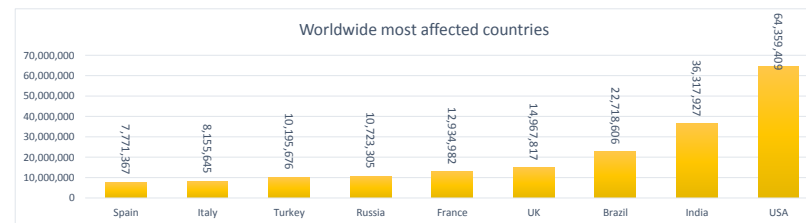

LEB | Covid - 19 Daily Situation Report

13-Jan-22

Total Cumulative confirmed cases	801,801	incl. 14720 Arrivals since 21.02.2020
New confirmed cases in the last 24 hours	7,057	incl. 262 Arrivals
Number of PCR Tests done in the last 24 hours	38,738	
Positivity Rate	18.2%	
Cumulative death cases	9,338	
Number of death cases in the last 24 hours	13	
Death Rate	1.2%	
Hospitalized Cases	726	incl. 366 in ICU
Recovered Cases	682,977	

Vaccine Updates

Cumulative Vaccinations (1st Dose)	2,512,910
Cumulative Vaccinations (2nd Dose)	2,019,892
Cumulative Vaccinations (3rd Dose)	369,445
Vaccinations given in the last 24 hours (1st Dose)	10,312
Vaccinations given in the last 24 hours (2nd Dose)	8,552
Vaccinations given in the last 24 hours (3rd Dose)	7,892

Covid-19 Worldwide Situation update	
Cumulative confirmed cases	318,491,885
Total death cases	5,534,552
Death Rate	2.5%
Recovered cases	263,469,355
Critical cases	95,873

References:
MoPH
Worldometers
FT Vaccine tracker