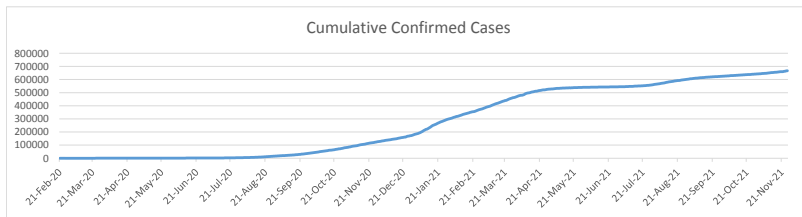

LEB | Covid - 19 Daily Situation Report

13-Jan-22

Total Cumulative confirmed cases	801,801	incl. 14720 Arrivals since 21.02.2020
New confirmed cases in the last 24 hours	7,057	incl. 262 Arrivals
Number of PCR Tests done in the last 24 hours	38,738	
Positivity Rate	18.2%	
Cumulative death cases	9,338	
Number of death cases in the last 24 hours	13	
Death Rate	1.2%	
Hospitalized Cases	726	incl. 366 in ICU
Recovered Cases	682,977	

Vaccine Updates

Cumulative Vaccinations (1st Dose)	2,512,910
Cumulative Vaccinations (2nd Dose)	2,019,892
Cumulative Vaccinations (3rd Dose)	369,445
Vaccinations given in the last 24 hours (1st Dose)	10,312
Vaccinations given in the last 24 hours (2nd Dose)	8,552
Vaccinations given in the last 24 hours (3rd Dose)	7,892

Covid-19 Worldwide Situation update	
Cumulative confirmed cases	318,491,885
Total death cases	5,534,552
Death Rate	2.5%
Recovered cases	263,469,355
Critical cases	95,873

References:
MoPH
Worldometers
FT Vaccine tracker