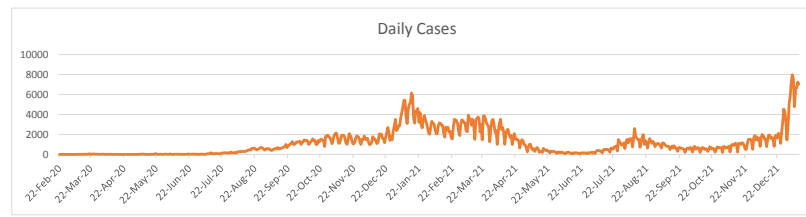

LEB | Covid - 19 Daily Situation Report

13-Jan-22

Total Cumulative confirmed cases	801,801	incl. 14720 Arrivals since 21.02.2020
New confirmed cases in the last 24 hours	7,057	incl. 262 Arrivals
Number of PCR Tests done in the last 24 hours	38,738	
Positivity Rate	18.2%	
Cumulative death cases	9,338	
Number of death cases in the last 24 hours	13	
Death Rate	1.2%	
Hospitalized Cases	726	incl. 366 in ICU
Recovered Cases	682,977	

Vaccine Updates

Cumulative Vaccinations (1st Dose)	2,512,910
Cumulative Vaccinations (2nd Dose)	2,019,892
Cumulative Vaccinations (3rd Dose)	369,445
Vaccinations given in the last 24 hours (1st Dose)	10,312
Vaccinations given in the last 24 hours (2nd Dose)	8,552
Vaccinations given in the last 24 hours (3rd Dose)	7,892

Covid-19 Worldwide Situation update	
Cumulative confirmed cases	318,491,885
Total death cases	5,534,552
Death Rate	2.5%
Recovered cases	263,469,355
Critical cases	95,873

References:
MoPH
Worldometers
FT Vaccine tracker