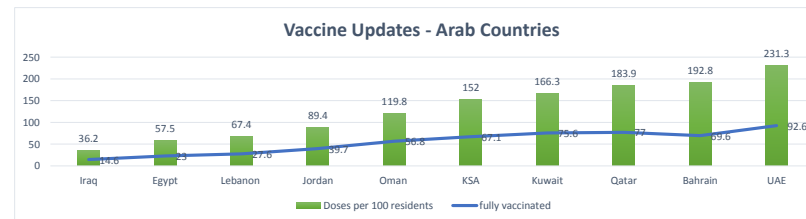

LEB | Covid - 19 Daily Situation Report

13-Jan-22

Total Cumulative confirmed cases	801,801	incl. 14720 Arrivals since 21.02.2020
New confirmed cases in the last 24 hours	7,057	incl. 262 Arrivals
Number of PCR Tests done in the last 24 hours	38,738	
Positivity Rate	18.2%	
Cumulative death cases	9,338	
Number of death cases in the last 24 hours	13	
Death Rate	1.2%	
Hospitalized Cases	726	incl. 366 in ICU
Recovered Cases	682,977	

Vaccine Updates

Cumulative Vaccinations (1st Dose)	2,512,910
Cumulative Vaccinations (2nd Dose)	2,019,892
Cumulative Vaccinations (3rd Dose)	369,445
Vaccinations given in the last 24 hours (1st Dose)	10,312
Vaccinations given in the last 24 hours (2nd Dose)	8,552
Vaccinations given in the last 24 hours (3rd Dose)	7,892