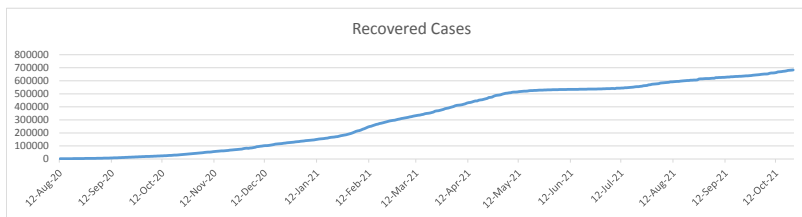

LEB | Covid - 19 Daily Situation Report

13-Jan-22

Total Cumulative confirmed cases	801,801	incl. 14720 Arrivals since 21.02.2020
New confirmed cases in the last 24 hours	7,057	incl. 262 Arrivals
Number of PCR Tests done in the last 24 hours	38,738	
Positivity Rate	18.2%	
Cumulative death cases	9,338	
Number of death cases in the last 24 hours	13	
Death Rate	1.2%	
Hospitalized Cases	726	incl. 366 in ICU
Recovered Cases	682,977	

Vaccine Updates

Cumulative Vaccinations (1st Dose)	2,512,910
Cumulative Vaccinations (2nd Dose)	2,019,892
Cumulative Vaccinations (3rd Dose)	369,445
Vaccinations given in the last 24 hours (1st Dose)	10,312
Vaccinations given in the last 24 hours (2nd Dose)	8,552
Vaccinations given in the last 24 hours (3rd Dose)	7,892

Covid-19 Worldwide Situation update	
Cumulative confirmed cases	318,491,885
Total death cases	5,534,552
Death Rate	2.5%
Recovered cases	263,469,355
Critical cases	95,873

References:
MoPH
Worldometers
FT Vaccine tracker