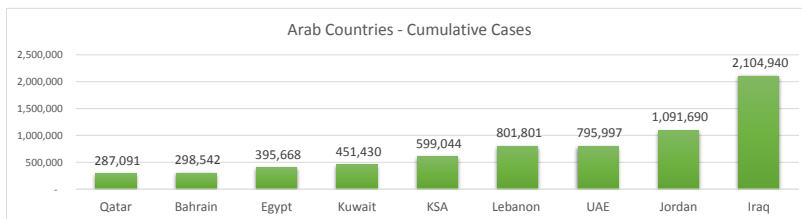

LEB | Covid - 19 Daily Situation Report

13-Jan-22

Total Cumulative confirmed cases	801,801	incl. 14720 Arrivals since 21.02.2020
New confirmed cases in the last 24 hours	7,057	incl. 262 Arrivals
Number of PCR Tests done in the last 24 hours	38,738	
Positivity Rate	18.2%	
Cumulative death cases	9,338	
Number of death cases in the last 24 hours	13	
Death Rate	1.2%	
Hospitalized Cases	726	incl. 366 in ICU
Recovered Cases	682,977	

Vaccine Updates

Cumulative Vaccinations (1st Dose)	2,512,910
Cumulative Vaccinations (2nd Dose)	2,019,892
Cumulative Vaccinations (3rd Dose)	369,445
Vaccinations given in the last 24 hours (1st Dose)	10,312
Vaccinations given in the last 24 hours (2nd Dose)	8,552
Vaccinations given in the last 24 hours (3rd Dose)	7,892

Covid-19 Worldwide Situation update	
Cumulative confirmed cases	318,491,885
Total death cases	5,534,552
Death Rate	2.5%
Recovered cases	263,469,355
Critical cases	95,873

References:
MoPH
Worldometers
FT Vaccine tracker