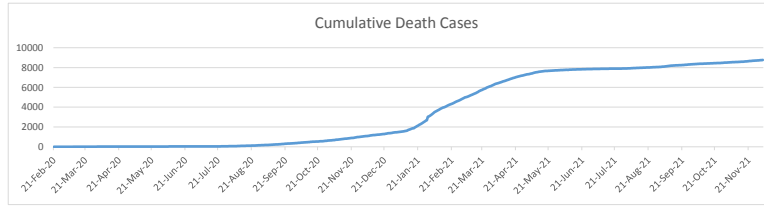

**LEB | Covid - 19 Daily Situation Report**  
13-Feb-22

<b>Total Cumulative confirmed cases</b>	1,016,487	incl. 20147 Arrivals since 21.02.2020
<b>New confirmed cases in the last 24 hours</b>	4,443	incl. 158 Arrivals
<b>Number of PCR Tests done in the last 24 hours</b>	NA	
<b>Positivity Rate</b>	NA	
<b>Cumulative death cases</b>	9,840	
<b>Number of death cases in the last 24 hours</b>	16	
<b>Death Rate</b>	1.0%	
<b>Hopitalized Cases</b>	786	incl. 368 in ICU
<b>Recovered Cases</b>	NA	

**Vaccine Updates**

<b>Cumulative Vaccinations (1st Dose)</b>	2,617,585
<b>Cumulative Vaccinations (2nd Dose)</b>	2,217,477
<b>Cumulative Vaccinations (3rd Dose)</b>	48,965
<b>Vaccinations given in the last 24 hours (1st Dose)</b>	590
<b>Vaccinations given in the last 24 hours (2nd Dose)</b>	990
<b>Vaccinations given in the last 24 hours (3rd Dose)</b>	498

<b>Covid-19 Worldwide Situation update</b>	
<b>Cumulative confirmed cases</b>	411,616,195
<b>Total death cases</b>	5,831,549
<b>Death Rate</b>	2.5%
<b>Recovered cases</b>	331,815,691
<b>Critical cases</b>	87,454