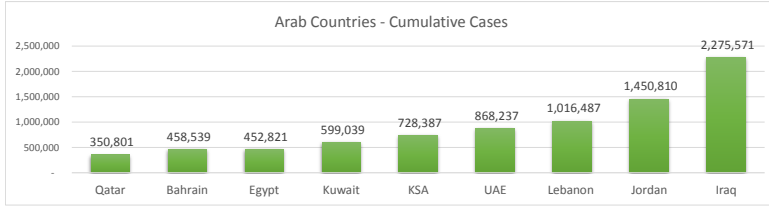

**LEB | Covid - 19 Daily Situation Report**  
13-Feb-22

<b>Total Cumulative confirmed cases</b>	1,016,487	incl. 20147 Arrivals since 21.02.2020
<b>New confirmed cases in the last 24 hours</b>	4,443	incl. 158 Arrivals
<b>Number of PCR Tests done in the last 24 hours</b>	NA	
<b>Positivity Rate</b>	NA	
<b>Cumulative death cases</b>	9,840	
<b>Number of death cases in the last 24 hours</b>	16	
<b>Death Rate</b>	1.0%	
<b>Hopitalized Cases</b>	786	incl. 368 in ICU
<b>Recovered Cases</b>	NA	

**Vaccine Updates**

<b>Cumulative Vaccinations (1st Dose)</b>	2,617,585
<b>Cumulative Vaccinations (2nd Dose)</b>	2,217,477
<b>Cumulative Vaccinations (3rd Dose)</b>	48,965
<b>Vaccinations given in the last 24 hours (1st Dose)</b>	590
<b>Vaccinations given in the last 24 hours (2nd Dose)</b>	990
<b>Vaccinations given in the last 24 hours (3rd Dose)</b>	498