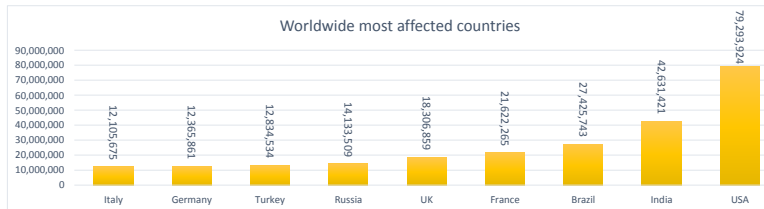

References:
MoPH
Worldometers
FT Vaccine tracker