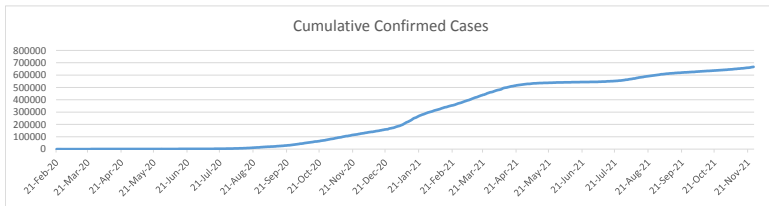

**LEB | Covid - 19 Daily Situation Report**  
13-Feb-22

<b>Total Cumulative confirmed cases</b>	1,016,487	incl. 20147 Arrivals since 21.02.2020
<b>New confirmed cases in the last 24 hours</b>	4,443	incl. 158 Arrivals
<b>Number of PCR Tests done in the last 24 hours</b>	NA	
<b>Positivity Rate</b>	NA	
<b>Cumulative death cases</b>	9,840	
<b>Number of death cases in the last 24 hours</b>	16	
<b>Death Rate</b>	1.0%	
<b>Hopitalized Cases</b>	786	incl. 368 in ICU
<b>Recovered Cases</b>	NA	

**Vaccine Updates**

<b>Cumulative Vaccinations (1st Dose)</b>	2,617,585
<b>Cumulative Vaccinations (2nd Dose)</b>	2,217,477
<b>Cumulative Vaccinations (3rd Dose)</b>	48,965
<b>Vaccinations given in the last 24 hours (1st Dose)</b>	590
<b>Vaccinations given in the last 24 hours (2nd Dose)</b>	990
<b>Vaccinations given in the last 24 hours (3rd Dose)</b>	498

<b>Covid-19 Worldwide Situation update</b>	
<b>Cumulative confirmed cases</b>	411,616,195
<b>Total death cases</b>	5,831,549
<b>Death Rate</b>	2.5%
<b>Recovered cases</b>	331,815,691
<b>Critical cases</b>	87,454