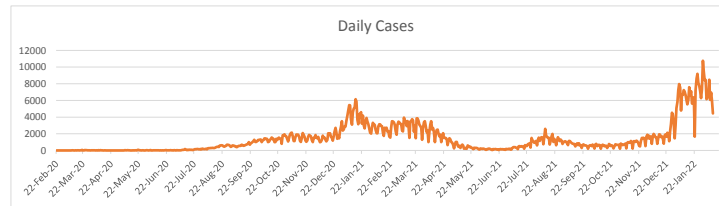

**LEB | Covid - 19 Daily Situation Report**  
13-Feb-22

<b>Total Cumulative confirmed cases</b>	1,016,487	incl. 20147 Arrivals since 21.02.2020
<b>New confirmed cases in the last 24 hours</b>	4,443	incl. 158 Arrivals
<b>Number of PCR Tests done in the last 24 hours</b>	NA	
<b>Positivity Rate</b>	NA	
<b>Cumulative death cases</b>	9,840	
<b>Number of death cases in the last 24 hours</b>	16	
<b>Death Rate</b>	1.0%	
<b>Hopitalized Cases</b>	786	incl. 368 in ICU
<b>Recovered Cases</b>	NA	

**Vaccine Updates**

<b>Cumulative Vaccinations (1st Dose)</b>	2,617,585
<b>Cumulative Vaccinations (2nd Dose)</b>	2,217,477
<b>Cumulative Vaccinations (3rd Dose)</b>	48,965
<b>Vaccinations given in the last 24 hours (1st Dose)</b>	590
<b>Vaccinations given in the last 24 hours (2nd Dose)</b>	990
<b>Vaccinations given in the last 24 hours (3rd Dose)</b>	498

<b>Covid-19 Worldwide Situation update</b>	
<b>Cumulative confirmed cases</b>	411,616,195
<b>Total death cases</b>	5,831,549
<b>Death Rate</b>	2.5%
<b>Recovered cases</b>	331,815,691
<b>Critical cases</b>	87,454