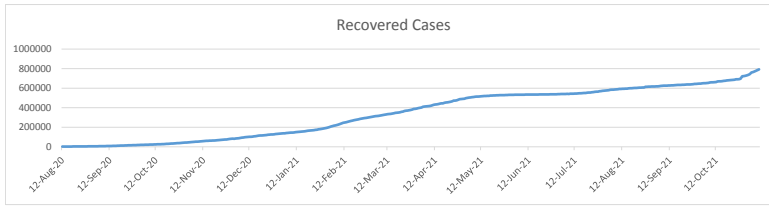

**LEB | Covid - 19 Daily Situation Report**  
13-Feb-22

<b>Total Cumulative confirmed cases</b>	1,016,487	incl. 20147 Arrivals since 21.02.2020
<b>New confirmed cases in the last 24 hours</b>	4,443	incl. 158 Arrivals
<b>Number of PCR Tests done in the last 24 hours</b>	NA	
<b>Positivity Rate</b>	NA	
<b>Cumulative death cases</b>	9,840	
<b>Number of death cases in the last 24 hours</b>	16	
<b>Death Rate</b>	1.0%	
<b>Hopitalized Cases</b>	786	incl. 368 in ICU
<b>Recovered Cases</b>	NA	

**Vaccine Updates**

<b>Cumulative Vaccinations (1st Dose)</b>	2,617,585
<b>Cumulative Vaccinations (2nd Dose)</b>	2,217,477
<b>Cumulative Vaccinations (3rd Dose)</b>	48,965
<b>Vaccinations given in the last 24 hours (1st Dose)</b>	590
<b>Vaccinations given in the last 24 hours (2nd Dose)</b>	990
<b>Vaccinations given in the last 24 hours (3rd Dose)</b>	498

<b>Covid-19 Worldwide Situation update</b>	
<b>Cumulative confirmed cases</b>	411,616,195
<b>Total death cases</b>	5,831,549
<b>Death Rate</b>	2.5%
<b>Recovered cases</b>	331,815,691
<b>Critical cases</b>	87,454