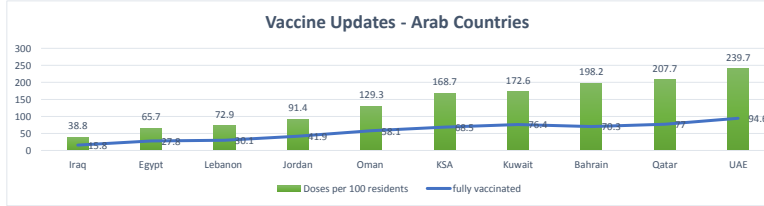

**LEB | Covid - 19 Daily Situation Report**  
13-Feb-22

<b>Total Cumulative confirmed cases</b>	1,016,487	incl. 20147 Arrivals since 21.02.2020
<b>New confirmed cases in the last 24 hours</b>	4,443	incl. 158 Arrivals
<b>Number of PCR Tests done in the last 24 hours</b>	NA	
<b>Positivity Rate</b>	NA	
<b>Cumulative death cases</b>	9,840	
<b>Number of death cases in the last 24 hours</b>	16	
<b>Death Rate</b>	1.0%	
<b>Hopitalized Cases</b>	786	incl. 368 in ICU
<b>Recovered Cases</b>	NA	

**Vaccine Updates**

<b>Cumulative Vaccinations (1st Dose)</b>	2,617,585
<b>Cumulative Vaccinations (2nd Dose)</b>	2,217,477
<b>Cumulative Vaccinations (3rd Dose)</b>	48,965
<b>Vaccinations given in the last 24 hours (1st Dose)</b>	590
<b>Vaccinations given in the last 24 hours (2nd Dose)</b>	990
<b>Vaccinations given in the last 24 hours (3rd Dose)</b>	498