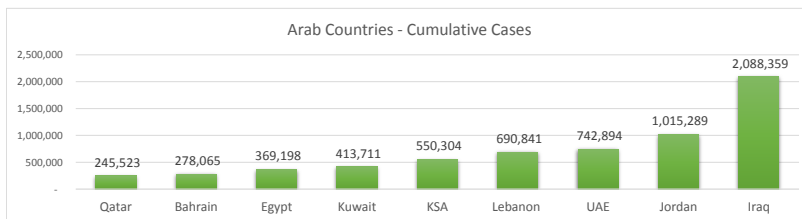

LEB | Covid - 19 Daily Situation Report
13-Dec-21

Total Cumulative confirmed cases	690,841	incl. 10098 Arrivals since 21.02.2020
New confirmed cases in the last 24 hours	787	incl. 29 Arrivals
Number of PCR Tests done in the last 24 hours	13,092	
Positivity Rate	6.0%	
Cumulative death cases	8,860	
Number of death cases in the last 24 hours	12	
Death Rate	1.3%	
Hospitalized Cases	609	incl. 276 in ICU
Recovered Cases	642,928	

Vaccine Updates

Cumulative Vaccinations (1st Dose)	2,188,624
Cumulative Vaccinations (2nd Dose)	1,865,697
Cumulative Vaccinations (3rd Dose)	207,319
Vaccinations given in the last 24 hours (1st Dose)	22,762
Vaccinations given in the last 24 hours (2nd Dose)	721
Vaccinations given in the last 24 hours (3rd Dose)	4,985