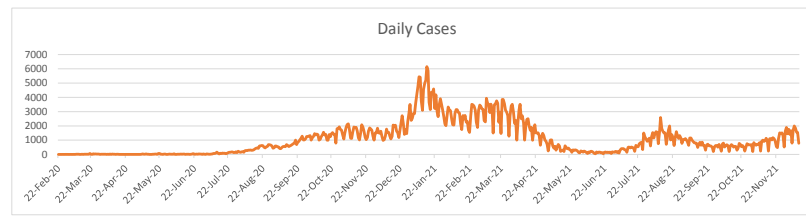

LEB | Covid - 19 Daily Situation Report
13-Dec-21

Total Cumulative confirmed cases	690,841	incl. 10098 Arrivals since 21.02.2020
New confirmed cases in the last 24 hours	787	incl. 29 Arrivals
Number of PCR Tests done in the last 24 hours	13,092	
Positivity Rate	6.0%	
Cumulative death cases	8,860	
Number of death cases in the last 24 hours	12	
Death Rate	1.3%	
Hospitalized Cases	609	incl. 276 in ICU
Recovered Cases	642,928	

Vaccine Updates

Cumulative Vaccinations (1st Dose)	2,188,624
Cumulative Vaccinations (2nd Dose)	1,865,697
Cumulative Vaccinations (3rd Dose)	207,319
Vaccinations given in the last 24 hours (1st Dose)	22,762
Vaccinations given in the last 24 hours (2nd Dose)	721
Vaccinations given in the last 24 hours (3rd Dose)	4,985

Covid-19 Worldwide Situation update	
Cumulative confirmed cases	270,683,889
Total death cases	5,325,464
Death Rate	2.5%
Recovered cases	243,414,504
Critical cases	88,618

References:
MoPH
Worldometers
FT Vaccine tracker