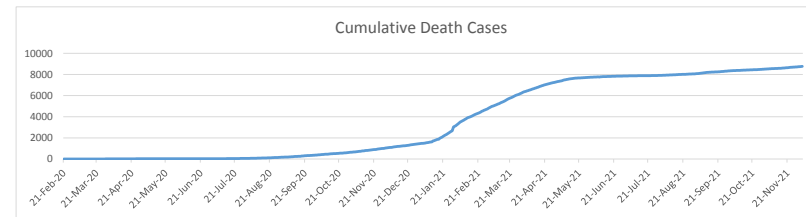

LEB | Covid - 19 Daily Situation Report
13-Dec-21

Total Cumulative confirmed cases	690,841	incl. 10098 Arrivals since 21.02.2020
New confirmed cases in the last 24 hours	787	incl. 29 Arrivals
Number of PCR Tests done in the last 24 hours	13,092	
Positivity Rate	6.0%	
Cumulative death cases	8,860	
Number of death cases in the last 24 hours	12	
Death Rate	1.3%	
Hospitalized Cases	609	incl. 276 in ICU
Recovered Cases	642,928	

Vaccine Updates

Cumulative Vaccinations (1st Dose)	2,188,624
Cumulative Vaccinations (2nd Dose)	1,865,697
Cumulative Vaccinations (3rd Dose)	207,319
Vaccinations given in the last 24 hours (1st Dose)	22,762
Vaccinations given in the last 24 hours (2nd Dose)	721
Vaccinations given in the last 24 hours (3rd Dose)	4,985

Covid-19 Worldwide Situation update	
Cumulative confirmed cases	270,683,889
Total death cases	5,325,464
Death Rate	2.5%
Recovered cases	243,414,504
Critical cases	88,618

References:
MoPH
Worldometers
FT Vaccine tracker