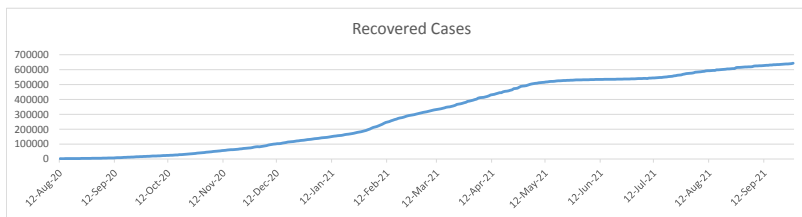

LEB | Covid - 19 Daily Situation Report
13-Dec-21

Total Cumulative confirmed cases	690,841	incl. 10098 Arrivals since 21.02.2020
New confirmed cases in the last 24 hours	787	incl. 29 Arrivals
Number of PCR Tests done in the last 24 hours	13,092	
Positivity Rate	6.0%	
Cumulative death cases	8,860	
Number of death cases in the last 24 hours	12	
Death Rate	1.3%	
Hospitalized Cases	609	incl. 276 in ICU
Recovered Cases	642,928	

Vaccine Updates

Cumulative Vaccinations (1st Dose)	2,188,624
Cumulative Vaccinations (2nd Dose)	1,865,697
Cumulative Vaccinations (3rd Dose)	207,319
Vaccinations given in the last 24 hours (1st Dose)	22,762
Vaccinations given in the last 24 hours (2nd Dose)	721
Vaccinations given in the last 24 hours (3rd Dose)	4,985

Covid-19 Worldwide Situation update	
Cumulative confirmed cases	270,683,889
Total death cases	5,325,464
Death Rate	2.5%
Recovered cases	243,414,504
Critical cases	88,618

References:
MoPH
Worldometers
FT Vaccine tracker