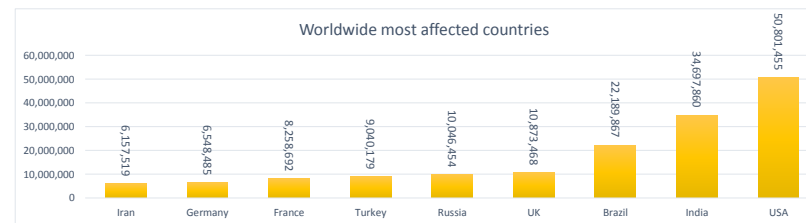

LEB | Covid - 19 Daily Situation Report
13-Dec-21

Total Cumulative confirmed cases	690,841	incl. 10098 Arrivals since 21.02.2020
New confirmed cases in the last 24 hours	787	incl. 29 Arrivals
Number of PCR Tests done in the last 24 hours	13,092	
Positivity Rate	6.0%	
Cumulative death cases	8,860	
Number of death cases in the last 24 hours	12	
Death Rate	1.3%	
Hospitalized Cases	609	incl. 276 in ICU
Recovered Cases	642,928	

Vaccine Updates

Cumulative Vaccinations (1st Dose)	2,188,624
Cumulative Vaccinations (2nd Dose)	1,865,697
Cumulative Vaccinations (3rd Dose)	207,319
Vaccinations given in the last 24 hours (1st Dose)	22,762
Vaccinations given in the last 24 hours (2nd Dose)	721
Vaccinations given in the last 24 hours (3rd Dose)	4,985

Covid-19 Worldwide Situation update	
Cumulative confirmed cases	270,683,889
Total death cases	5,325,464
Death Rate	2.5%
Recovered cases	243,414,504
Critical cases	88,618

References:
MoPH
Worldometers
FT Vaccine tracker