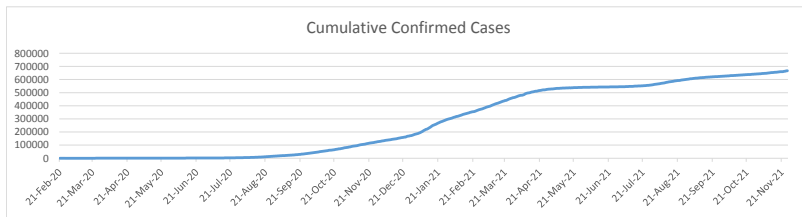

LEB | Covid - 19 Daily Situation Report
13-Dec-21

Total Cumulative confirmed cases	690,841	incl. 10098 Arrivals since 21.02.2020
New confirmed cases in the last 24 hours	787	incl. 29 Arrivals
Number of PCR Tests done in the last 24 hours	13,092	
Positivity Rate	6.0%	
Cumulative death cases	8,860	
Number of death cases in the last 24 hours	12	
Death Rate	1.3%	
Hospitalized Cases	609	incl. 276 in ICU
Recovered Cases	642,928	

Vaccine Updates

Cumulative Vaccinations (1st Dose)	2,188,624
Cumulative Vaccinations (2nd Dose)	1,865,697
Cumulative Vaccinations (3rd Dose)	207,319
Vaccinations given in the last 24 hours (1st Dose)	22,762
Vaccinations given in the last 24 hours (2nd Dose)	721
Vaccinations given in the last 24 hours (3rd Dose)	4,985

Covid-19 Worldwide Situation update	
Cumulative confirmed cases	270,683,889
Total death cases	5,325,464
Death Rate	2.5%
Recovered cases	243,414,504
Critical cases	88,618

References:
MoPH
Worldometers
FT Vaccine tracker