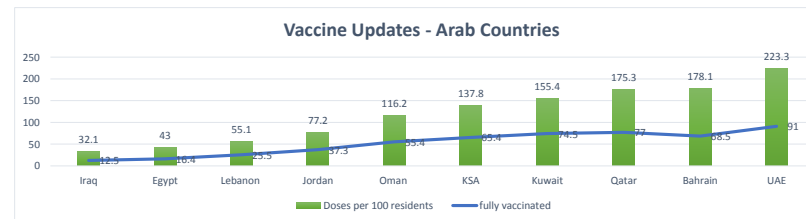

LEB | Covid - 19 Daily Situation Report
13-Dec-21

Total Cumulative confirmed cases	690,841	incl. 10098 Arrivals since 21.02.2020
New confirmed cases in the last 24 hours	787	incl. 29 Arrivals
Number of PCR Tests done in the last 24 hours	13,092	
Positivity Rate	6.0%	
Cumulative death cases	8,860	
Number of death cases in the last 24 hours	12	
Death Rate	1.3%	
Hospitalized Cases	609	incl. 276 in ICU
Recovered Cases	642,928	

Vaccine Updates

Cumulative Vaccinations (1st Dose)	2,188,624
Cumulative Vaccinations (2nd Dose)	1,865,697
Cumulative Vaccinations (3rd Dose)	207,319
Vaccinations given in the last 24 hours (1st Dose)	22,762
Vaccinations given in the last 24 hours (2nd Dose)	721
Vaccinations given in the last 24 hours (3rd Dose)	4,985