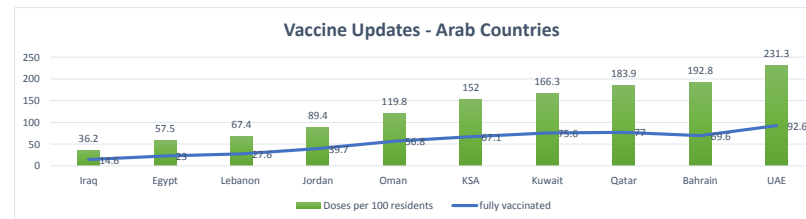

**LEB | Covid - 19 Daily Situation Report**  
14-Jan-22

<b>Total Cumulative confirmed cases</b>	808,612	incl. 14914 Arrivals since 21.02.2020
<b>New confirmed cases in the last 24 hours</b>	6,811	incl. 194 Arrivals
<b>Number of PCR Tests done in the last 24 hours</b>	34,846	
<b>Positivity Rate</b>	19.5%	
<b>Cumulative death cases</b>	9,353	
<b>Number of death cases in the last 24 hours</b>	15	
<b>Death Rate</b>	1.2%	
<b>Hospitalized Cases</b>	698	incl. 354 in ICU
<b>Recovered Cases</b>	684,903	

**Vaccine Updates**

<b>Cumulative Vaccinations (1st Dose)</b>	2,519,559
<b>Cumulative Vaccinations (2nd Dose)</b>	2,026,425
<b>Cumulative Vaccinations (3rd Dose)</b>	374,200
<b>Vaccinations given in the last 24 hours (1st Dose)</b>	6,649
<b>Vaccinations given in the last 24 hours (2nd Dose)</b>	6,533
<b>Vaccinations given in the last 24 hours (3rd Dose)</b>	7,892