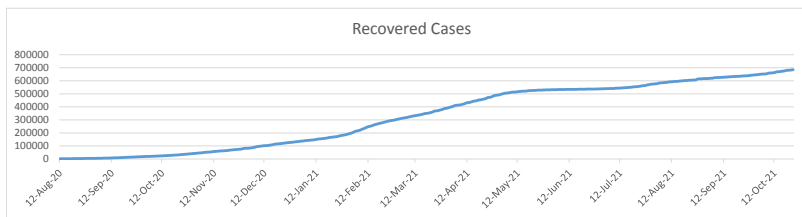

**LEB | Covid - 19 Daily Situation Report**  
14-Jan-22

<b>Total Cumulative confirmed cases</b>	808,612	incl. 14914 Arrivals since 21.02.2020
<b>New confirmed cases in the last 24 hours</b>	6,811	incl. 194 Arrivals
<b>Number of PCR Tests done in the last 24 hours</b>	34,846	
<b>Positivity Rate</b>	19.5%	
<b>Cumulative death cases</b>	9,353	
<b>Number of death cases in the last 24 hours</b>	15	
<b>Death Rate</b>	1.2%	
<b>Hospitalized Cases</b>	698	incl. 354 in ICU
<b>Recovered Cases</b>	684,903	

**Vaccine Updates**

<b>Cumulative Vaccinations (1st Dose)</b>	2,519,559
<b>Cumulative Vaccinations (2nd Dose)</b>	2,026,425
<b>Cumulative Vaccinations (3rd Dose)</b>	374,200
<b>Vaccinations given in the last 24 hours (1st Dose)</b>	6,649
<b>Vaccinations given in the last 24 hours (2nd Dose)</b>	6,533
<b>Vaccinations given in the last 24 hours (3rd Dose)</b>	7,892

<b>Covid-19 Worldwide Situation update</b>	
<b>Cumulative confirmed cases</b>	322,039,455
<b>Total death cases</b>	5,542,723
<b>Death Rate</b>	2.5%
<b>Recovered cases</b>	264,729,396
<b>Critical cases</b>	96,004