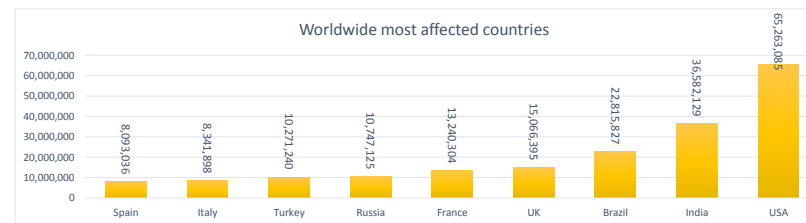

References:
MoPH
Worldometers
FT Vaccine tracker