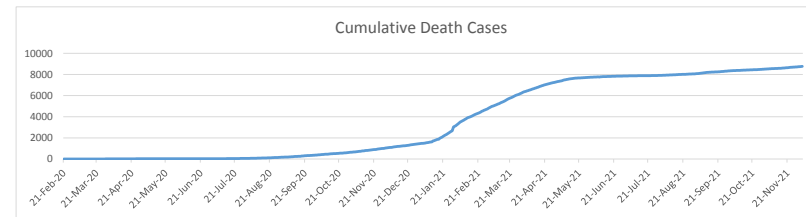

**LEB | Covid - 19 Daily Situation Report**  
14-Jan-22

<b>Total Cumulative confirmed cases</b>	808,612	incl. 14914 Arrivals since 21.02.2020
<b>New confirmed cases in the last 24 hours</b>	6,811	incl. 194 Arrivals
<b>Number of PCR Tests done in the last 24 hours</b>	34,846	
<b>Positivity Rate</b>	19.5%	
<b>Cumulative death cases</b>	9,353	
<b>Number of death cases in the last 24 hours</b>	15	
<b>Death Rate</b>	1.2%	
<b>Hospitalized Cases</b>	698	incl. 354 in ICU
<b>Recovered Cases</b>	684,903	

**Vaccine Updates**

<b>Cumulative Vaccinations (1st Dose)</b>	2,519,559
<b>Cumulative Vaccinations (2nd Dose)</b>	2,026,425
<b>Cumulative Vaccinations (3rd Dose)</b>	374,200
<b>Vaccinations given in the last 24 hours (1st Dose)</b>	6,649
<b>Vaccinations given in the last 24 hours (2nd Dose)</b>	6,533
<b>Vaccinations given in the last 24 hours (3rd Dose)</b>	7,892

<b>Covid-19 Worldwide Situation update</b>	
<b>Cumulative confirmed cases</b>	322,039,455
<b>Total death cases</b>	5,542,723
<b>Death Rate</b>	2.5%
<b>Recovered cases</b>	264,729,396
<b>Critical cases</b>	96,004