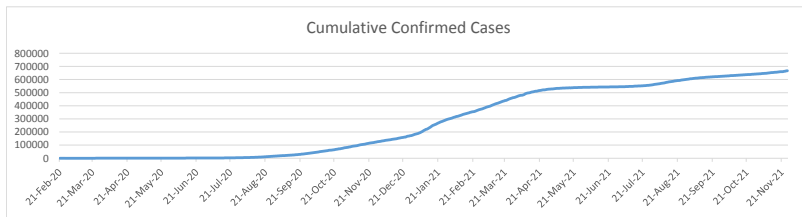

**LEB | Covid - 19 Daily Situation Report**  
14-Jan-22

<b>Total Cumulative confirmed cases</b>	808,612	incl. 14914 Arrivals since 21.02.2020
<b>New confirmed cases in the last 24 hours</b>	6,811	incl. 194 Arrivals
<b>Number of PCR Tests done in the last 24 hours</b>	34,846	
<b>Positivity Rate</b>	19.5%	
<b>Cumulative death cases</b>	9,353	
<b>Number of death cases in the last 24 hours</b>	15	
<b>Death Rate</b>	1.2%	
<b>Hospitalized Cases</b>	698	incl. 354 in ICU
<b>Recovered Cases</b>	684,903	

**Vaccine Updates**

<b>Cumulative Vaccinations (1st Dose)</b>	2,519,559
<b>Cumulative Vaccinations (2nd Dose)</b>	2,026,425
<b>Cumulative Vaccinations (3rd Dose)</b>	374,200
<b>Vaccinations given in the last 24 hours (1st Dose)</b>	6,649
<b>Vaccinations given in the last 24 hours (2nd Dose)</b>	6,533
<b>Vaccinations given in the last 24 hours (3rd Dose)</b>	7,892

<b>Covid-19 Worldwide Situation update</b>	
<b>Cumulative confirmed cases</b>	322,039,455
<b>Total death cases</b>	5,542,723
<b>Death Rate</b>	2.5%
<b>Recovered cases</b>	264,729,396
<b>Critical cases</b>	96,004