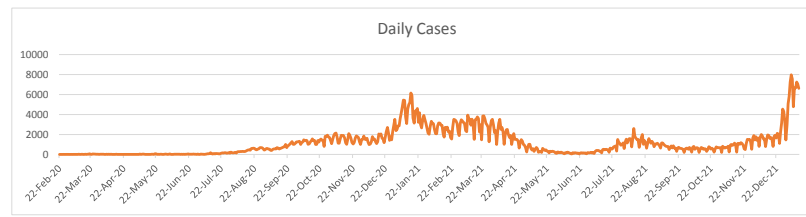

**LEB | Covid - 19 Daily Situation Report**  
14-Jan-22

<b>Total Cumulative confirmed cases</b>	808,612	incl. 14914 Arrivals since 21.02.2020
<b>New confirmed cases in the last 24 hours</b>	6,811	incl. 194 Arrivals
<b>Number of PCR Tests done in the last 24 hours</b>	34,846	
<b>Positivity Rate</b>	19.5%	
<b>Cumulative death cases</b>	9,353	
<b>Number of death cases in the last 24 hours</b>	15	
<b>Death Rate</b>	1.2%	
<b>Hospitalized Cases</b>	698	incl. 354 in ICU
<b>Recovered Cases</b>	684,903	

**Vaccine Updates**

<b>Cumulative Vaccinations (1st Dose)</b>	2,519,559
<b>Cumulative Vaccinations (2nd Dose)</b>	2,026,425
<b>Cumulative Vaccinations (3rd Dose)</b>	374,200
<b>Vaccinations given in the last 24 hours (1st Dose)</b>	6,649
<b>Vaccinations given in the last 24 hours (2nd Dose)</b>	6,533
<b>Vaccinations given in the last 24 hours (3rd Dose)</b>	7,892

<b>Covid-19 Worldwide Situation update</b>	
<b>Cumulative confirmed cases</b>	322,039,455
<b>Total death cases</b>	5,542,723
<b>Death Rate</b>	2.5%
<b>Recovered cases</b>	264,729,396
<b>Critical cases</b>	96,004