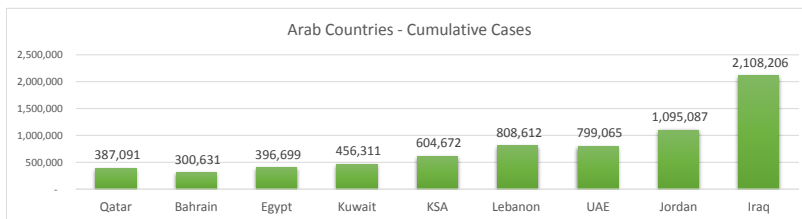

**LEB | Covid - 19 Daily Situation Report**  
14-Jan-22

<b>Total Cumulative confirmed cases</b>	808,612	incl. 14914 Arrivals since 21.02.2020
<b>New confirmed cases in the last 24 hours</b>	6,811	incl. 194 Arrivals
<b>Number of PCR Tests done in the last 24 hours</b>	34,846	
<b>Positivity Rate</b>	19.5%	
<b>Cumulative death cases</b>	9,353	
<b>Number of death cases in the last 24 hours</b>	15	
<b>Death Rate</b>	1.2%	
<b>Hospitalized Cases</b>	698	incl. 354 in ICU
<b>Recovered Cases</b>	684,903	

**Vaccine Updates**

<b>Cumulative Vaccinations (1st Dose)</b>	2,519,559
<b>Cumulative Vaccinations (2nd Dose)</b>	2,026,425
<b>Cumulative Vaccinations (3rd Dose)</b>	374,200
<b>Vaccinations given in the last 24 hours (1st Dose)</b>	6,649
<b>Vaccinations given in the last 24 hours (2nd Dose)</b>	6,533
<b>Vaccinations given in the last 24 hours (3rd Dose)</b>	7,892