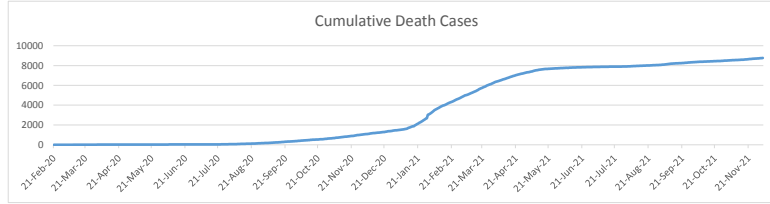

LEB | Covid - 19 Daily Situation Report
14-Feb-22

Total Cumulative confirmed cases	1,020,204	incl. 20255 Arrivals since 21.02.2020
New confirmed cases in the last 24 hours	3,717	incl. 108 Arrivals
Number of PCR Tests done in the last 24 hours	22,607	
Positivity Rate	N/A	
Cumulative death cases	9,855	
Number of death cases in the last 24 hours	15	
Death Rate	1.0%	
Hopitalized Cases	822	incl. 373 in ICU
Recovered Cases	804,766	

Vaccine Updates

Cumulative Vaccinations (1st Dose)	2,618,478
Cumulative Vaccinations (2nd Dose)	2,218,510
Cumulative Vaccinations (3rd Dose)	489,952
Vaccinations given in the last 24 hours (1st Dose)	893
Vaccinations given in the last 24 hours (2nd Dose)	1,033
Vaccinations given in the last 24 hours (3rd Dose)	296