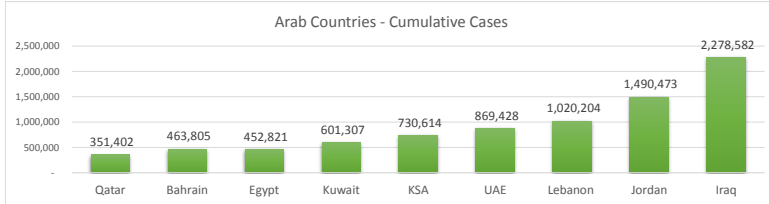

LEB | Covid - 19 Daily Situation Report
14-Feb-22

Total Cumulative confirmed cases	1,020,204	incl. 20255 Arrivals since 21.02.2020
New confirmed cases in the last 24 hours	3,717	incl. 108 Arrivals
Number of PCR Tests done in the last 24 hours	22,607	
Positivity Rate	N/A	
Cumulative death cases	9,855	
Number of death cases in the last 24 hours	15	
Death Rate	1.0%	
Hopitalized Cases	822	incl. 373 in ICU
Recovered Cases	804,766	

Vaccine Updates

Cumulative Vaccinations (1st Dose)	2,618,478
Cumulative Vaccinations (2nd Dose)	2,218,510
Cumulative Vaccinations (3rd Dose)	489,952
Vaccinations given in the last 24 hours (1st Dose)	893
Vaccinations given in the last 24 hours (2nd Dose)	1,033
Vaccinations given in the last 24 hours (3rd Dose)	296