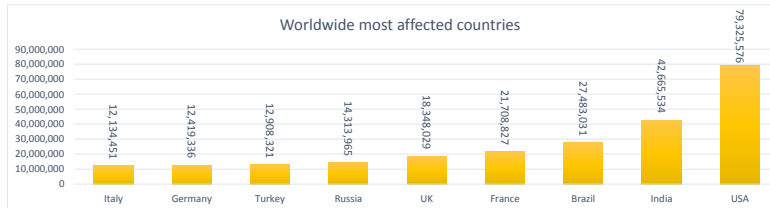

LEB | Covid - 19 Daily Situation Report
14-Feb-22

Total Cumulative confirmed cases	1,020,204	incl. 20255 Arrivals since 21.02.2020
New confirmed cases in the last 24 hours	3,717	incl. 108 Arrivals
Number of PCR Tests done in the last 24 hours	22,607	
Positivity Rate	N/A	
Cumulative death cases	9,855	
Number of death cases in the last 24 hours	15	
Death Rate	1.0%	
Hopitalized Cases	822	incl. 373 in ICU
Recovered Cases	804,766	

Vaccine Updates

Cumulative Vaccinations (1st Dose)	2,618,478
Cumulative Vaccinations (2nd Dose)	2,218,510
Cumulative Vaccinations (3rd Dose)	489,952
Vaccinations given in the last 24 hours (1st Dose)	893
Vaccinations given in the last 24 hours (2nd Dose)	1,033
Vaccinations given in the last 24 hours (3rd Dose)	296

Covid-19 Worldwide Situation update	
Cumulative confirmed cases	413,103,725
Total death cases	5,837,727
Death Rate	2.5%
Recovered cases	333,850,066
Critical cases	87,265

References:
MoPH
Worldometers
FT Vaccine tracker