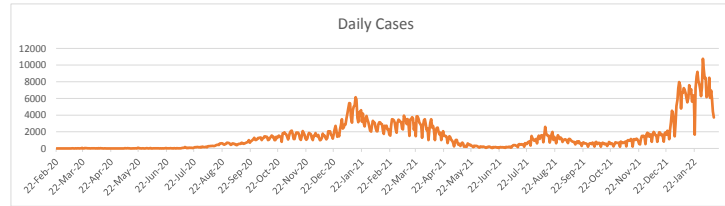

LEB | Covid - 19 Daily Situation Report
14-Feb-22

Total Cumulative confirmed cases	1,020,204	incl. 20255 Arrivals since 21.02.2020
New confirmed cases in the last 24 hours	3,717	incl. 108 Arrivals
Number of PCR Tests done in the last 24 hours	22,607	
Positivity Rate	N/A	
Cumulative death cases	9,855	
Number of death cases in the last 24 hours	15	
Death Rate	1.0%	
Hopitalized Cases	822	incl. 373 in ICU
Recovered Cases	804,766	

Vaccine Updates

Cumulative Vaccinations (1st Dose)	2,618,478
Cumulative Vaccinations (2nd Dose)	2,218,510
Cumulative Vaccinations (3rd Dose)	489,952
Vaccinations given in the last 24 hours (1st Dose)	893
Vaccinations given in the last 24 hours (2nd Dose)	1,033
Vaccinations given in the last 24 hours (3rd Dose)	296

Covid-19 Worldwide Situation update	
Cumulative confirmed cases	413,103,725
Total death cases	5,837,727
Death Rate	2.5%
Recovered cases	333,850,066
Critical cases	87,265

References:
MoPH
Worldometers
FT Vaccine tracker