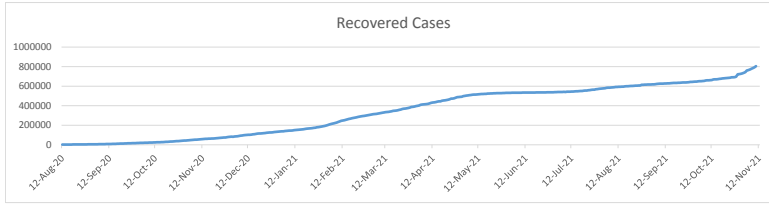

LEB | Covid - 19 Daily Situation Report
14-Feb-22

Total Cumulative confirmed cases	1,020,204	incl. 20255 Arrivals since 21.02.2020
New confirmed cases in the last 24 hours	3,717	incl. 108 Arrivals
Number of PCR Tests done in the last 24 hours	22,607	
Positivity Rate	N/A	
Cumulative death cases	9,855	
Number of death cases in the last 24 hours	15	
Death Rate	1.0%	
Hopitalized Cases	822	incl. 373 in ICU
Recovered Cases	804,766	

Vaccine Updates

Cumulative Vaccinations (1st Dose)	2,618,478
Cumulative Vaccinations (2nd Dose)	2,218,510
Cumulative Vaccinations (3rd Dose)	489,952
Vaccinations given in the last 24 hours (1st Dose)	893
Vaccinations given in the last 24 hours (2nd Dose)	1,033
Vaccinations given in the last 24 hours (3rd Dose)	296

Covid-19 Worldwide Situation update	
Cumulative confirmed cases	413,103,725
Total death cases	5,837,727
Death Rate	2.5%
Recovered cases	333,850,066
Critical cases	87,265

References:
MoPH
Worldometers
FT Vaccine tracker