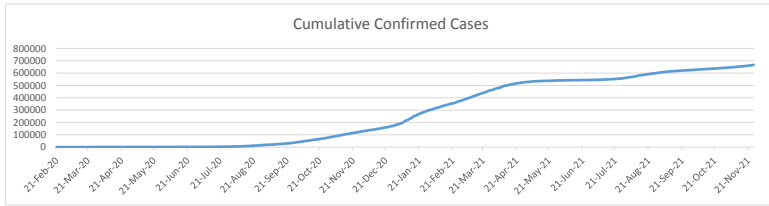

LEB | Covid - 19 Daily Situation Report
14-Feb-22

Total Cumulative confirmed cases	1,020,204	incl. 20255 Arrivals since 21.02.2020
New confirmed cases in the last 24 hours	3,717	incl. 108 Arrivals
Number of PCR Tests done in the last 24 hours	22,607	
Positivity Rate	N/A	
Cumulative death cases	9,855	
Number of death cases in the last 24 hours	15	
Death Rate	1.0%	
Hopitalized Cases	822	incl. 373 in ICU
Recovered Cases	804,766	

Vaccine Updates

Cumulative Vaccinations (1st Dose)	2,618,478
Cumulative Vaccinations (2nd Dose)	2,218,510
Cumulative Vaccinations (3rd Dose)	489,952
Vaccinations given in the last 24 hours (1st Dose)	893
Vaccinations given in the last 24 hours (2nd Dose)	1,033
Vaccinations given in the last 24 hours (3rd Dose)	296

Covid-19 Worldwide Situation update	
Cumulative confirmed cases	413,103,725
Total death cases	5,837,727
Death Rate	2.5%
Recovered cases	333,850,066
Critical cases	87,265

References:
MoPH
Worldometers
FT Vaccine tracker