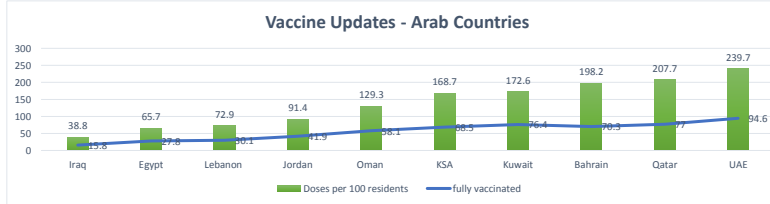

LEB | Covid - 19 Daily Situation Report
14-Feb-22

Total Cumulative confirmed cases	1,020,204	incl. 20255 Arrivals since 21.02.2020
New confirmed cases in the last 24 hours	3,717	incl. 108 Arrivals
Number of PCR Tests done in the last 24 hours	22,607	
Positivity Rate	N/A	
Cumulative death cases	9,855	
Number of death cases in the last 24 hours	15	
Death Rate	1.0%	
Hopitalized Cases	822	incl. 373 in ICU
Recovered Cases	804,766	

Vaccine Updates

Cumulative Vaccinations (1st Dose)	2,618,478
Cumulative Vaccinations (2nd Dose)	2,218,510
Cumulative Vaccinations (3rd Dose)	489,952
Vaccinations given in the last 24 hours (1st Dose)	893
Vaccinations given in the last 24 hours (2nd Dose)	1,033
Vaccinations given in the last 24 hours (3rd Dose)	296