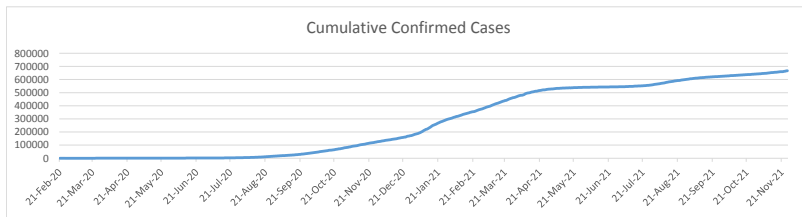

# LEB | Covid - 19 Daily Situation Report

14-Dec-21

Total Cumulative confirmed cases	692,315	incl. 10125 Arrivals since 21.02.2020
New confirmed cases in the last 24 hours	1,474	incl. 27 Arrivals
Number of PCR Tests done in the last 24 hours	19,722	
Positivity Rate	7.5%	
Cumulative death cases	8,873	
Number of death cases in the last 24 hours	13	
Death Rate	1.3%	
Hospitalized Cases	615	incl. 278 in ICU
Recovered Cases	643,862	

## Vaccine Updates

Cumulative Vaccinations (1st Dose)	2,206,254
Cumulative Vaccinations (2nd Dose)	1,873,223
Cumulative Vaccinations (3rd Dose)	217,087
Vaccinations given in the last 24 hours (1st Dose)	11,197
Vaccinations given in the last 24 hours (2nd Dose)	5,520
Vaccinations given in the last 24 hours (3rd Dose)	8,397

Covid-19 Worldwide Situation update	
Cumulative confirmed cases	271,460,116
Total death cases	5,333,505
Death Rate	2.5%
Recovered cases	244,040,568
Critical cases	89,130

References:  
MoPH  
Worldometers  
FT Vaccine tracker