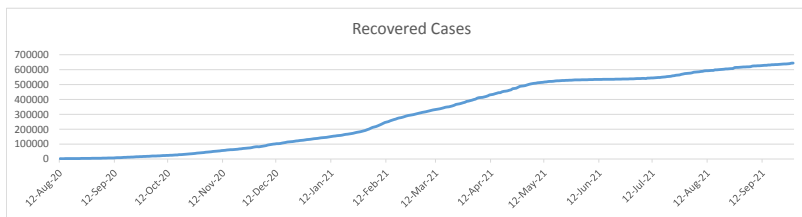

# LEB | Covid - 19 Daily Situation Report

14-Dec-21

Total Cumulative confirmed cases	692,315	incl. 10125 Arrivals since 21.02.2020
New confirmed cases in the last 24 hours	1,474	incl. 27 Arrivals
Number of PCR Tests done in the last 24 hours	19,722	
Positivity Rate	7.5%	
Cumulative death cases	8,873	
Number of death cases in the last 24 hours	13	
Death Rate	1.3%	
Hospitalized Cases	615	incl. 278 in ICU
Recovered Cases	643,862	

## Vaccine Updates

Cumulative Vaccinations (1st Dose)	2,206,254
Cumulative Vaccinations (2nd Dose)	1,873,223
Cumulative Vaccinations (3rd Dose)	217,087
Vaccinations given in the last 24 hours (1st Dose)	11,197
Vaccinations given in the last 24 hours (2nd Dose)	5,520
Vaccinations given in the last 24 hours (3rd Dose)	8,397

Covid-19 Worldwide Situation update	
Cumulative confirmed cases	271,460,116
Total death cases	5,333,505
Death Rate	2.5%
Recovered cases	244,040,568
Critical cases	89,130

References:  
MoPH  
Worldometers  
FT Vaccine tracker