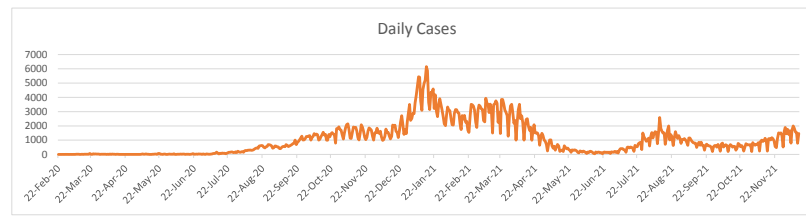

# LEB | Covid - 19 Daily Situation Report

14-Dec-21

Total Cumulative confirmed cases	692,315	incl. 10125 Arrivals since 21.02.2020
New confirmed cases in the last 24 hours	1,474	incl. 27 Arrivals
Number of PCR Tests done in the last 24 hours	19,722	
Positivity Rate	7.5%	
Cumulative death cases	8,873	
Number of death cases in the last 24 hours	13	
Death Rate	1.3%	
Hospitalized Cases	615	incl. 278 in ICU
Recovered Cases	643,862	

## Vaccine Updates

Cumulative Vaccinations (1st Dose)	2,206,254
Cumulative Vaccinations (2nd Dose)	1,873,223
Cumulative Vaccinations (3rd Dose)	217,087
Vaccinations given in the last 24 hours (1st Dose)	11,197
Vaccinations given in the last 24 hours (2nd Dose)	5,520
Vaccinations given in the last 24 hours (3rd Dose)	8,397

Covid-19 Worldwide Situation update	
Cumulative confirmed cases	271,460,116
Total death cases	5,333,505
Death Rate	2.5%
Recovered cases	244,040,568
Critical cases	89,130

References:  
MoPH  
Worldometers  
FT Vaccine tracker