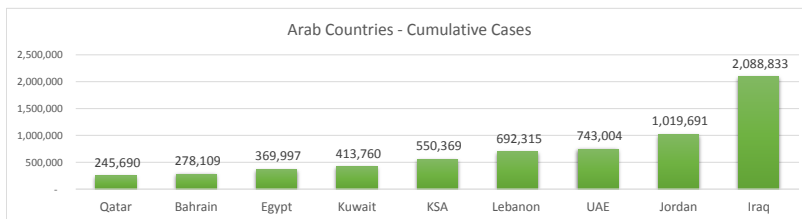

# LEB | Covid - 19 Daily Situation Report

14-Dec-21

Total Cumulative confirmed cases	692,315	incl. 10125 Arrivals since 21.02.2020
New confirmed cases in the last 24 hours	1,474	incl. 27 Arrivals
Number of PCR Tests done in the last 24 hours	19,722	
Positivity Rate	7.5%	
Cumulative death cases	8,873	
Number of death cases in the last 24 hours	13	
Death Rate	1.3%	
Hospitalized Cases	615	incl. 278 in ICU
Recovered Cases	643,862	

## Vaccine Updates

Cumulative Vaccinations (1st Dose)	2,206,254
Cumulative Vaccinations (2nd Dose)	1,873,223
Cumulative Vaccinations (3rd Dose)	217,087
Vaccinations given in the last 24 hours (1st Dose)	11,197
Vaccinations given in the last 24 hours (2nd Dose)	5,520
Vaccinations given in the last 24 hours (3rd Dose)	8,397