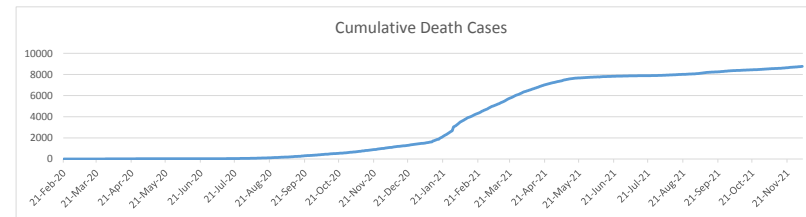

# LEB | Covid - 19 Daily Situation Report

14-Dec-21

Total Cumulative confirmed cases	692,315	incl. 10125 Arrivals since 21.02.2020
New confirmed cases in the last 24 hours	1,474	incl. 27 Arrivals
Number of PCR Tests done in the last 24 hours	19,722	
Positivity Rate	7.5%	
Cumulative death cases	8,873	
Number of death cases in the last 24 hours	13	
Death Rate	1.3%	
Hospitalized Cases	615	incl. 278 in ICU
Recovered Cases	643,862	

## Vaccine Updates

Cumulative Vaccinations (1st Dose)	2,206,254
Cumulative Vaccinations (2nd Dose)	1,873,223
Cumulative Vaccinations (3rd Dose)	217,087
Vaccinations given in the last 24 hours (1st Dose)	11,197
Vaccinations given in the last 24 hours (2nd Dose)	5,520
Vaccinations given in the last 24 hours (3rd Dose)	8,397

Covid-19 Worldwide Situation update	
Cumulative confirmed cases	271,460,116
Total death cases	5,333,505
Death Rate	2.5%
Recovered cases	244,040,568
Critical cases	89,130

References:  
MoPH  
Worldometers  
FT Vaccine tracker