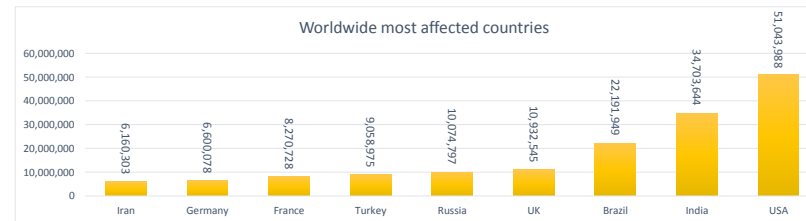

# LEB | Covid - 19 Daily Situation Report

14-Dec-21

Total Cumulative confirmed cases	692,315	incl. 10125 Arrivals since 21.02.2020
New confirmed cases in the last 24 hours	1,474	incl. 27 Arrivals
Number of PCR Tests done in the last 24 hours	19,722	
Positivity Rate	7.5%	
Cumulative death cases	8,873	
Number of death cases in the last 24 hours	13	
Death Rate	1.3%	
Hospitalized Cases	615	incl. 278 in ICU
Recovered Cases	643,862	

## Vaccine Updates

Cumulative Vaccinations (1st Dose)	2,206,254
Cumulative Vaccinations (2nd Dose)	1,873,223
Cumulative Vaccinations (3rd Dose)	217,087
Vaccinations given in the last 24 hours (1st Dose)	11,197
Vaccinations given in the last 24 hours (2nd Dose)	5,520
Vaccinations given in the last 24 hours (3rd Dose)	8,397

Covid-19 Worldwide Situation update	
Cumulative confirmed cases	271,460,116
Total death cases	5,333,505
Death Rate	2.5%
Recovered cases	244,040,568
Critical cases	89,130

References:  
MoPH  
Worldometers  
FT Vaccine tracker