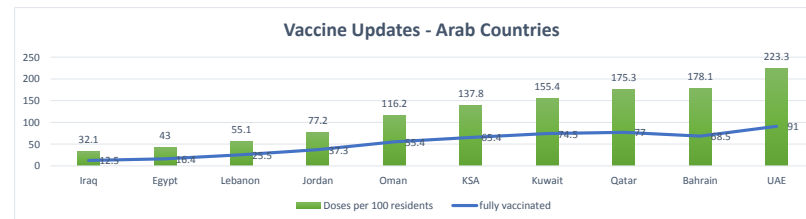

# LEB | Covid - 19 Daily Situation Report

14-Dec-21

Total Cumulative confirmed cases	692,315	incl. 10125 Arrivals since 21.02.2020
New confirmed cases in the last 24 hours	1,474	incl. 27 Arrivals
Number of PCR Tests done in the last 24 hours	19,722	
Positivity Rate	7.5%	
Cumulative death cases	8,873	
Number of death cases in the last 24 hours	13	
Death Rate	1.3%	
Hospitalized Cases	615	incl. 278 in ICU
Recovered Cases	643,862	

## Vaccine Updates

Cumulative Vaccinations (1st Dose)	2,206,254
Cumulative Vaccinations (2nd Dose)	1,873,223
Cumulative Vaccinations (3rd Dose)	217,087
Vaccinations given in the last 24 hours (1st Dose)	11,197
Vaccinations given in the last 24 hours (2nd Dose)	5,520
Vaccinations given in the last 24 hours (3rd Dose)	8,397