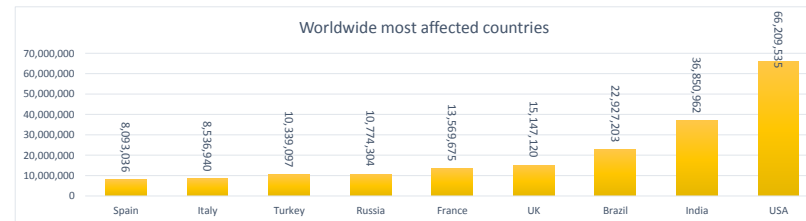

**LEB | Covid - 19 Daily Situation Report**  
15-Jan-22

<b>Total Cumulative confirmed cases</b>	814,631	incl. 15056 Arrivals since 21.02.2020
<b>New confirmed cases in the last 24 hours</b>	6,019	incl. 142 Arrivals
<b>Number of PCR Tests done in the last 24 hours</b>	33,579	
<b>Positivity Rate</b>	17.9%	
<b>Cumulative death cases</b>	9,367	
<b>Number of death cases in the last 24 hours</b>	14	
<b>Death Rate</b>	1.1%	
<b>Hospitalized Cases</b>	684	incl. 348 in ICU
<b>Recovered Cases</b>	686,801	

**Vaccine Updates**

<b>Cumulative Vaccinations (1st Dose)</b>	2,529,399
<b>Cumulative Vaccinations (2nd Dose)</b>	2,037,028
<b>Cumulative Vaccinations (3rd Dose)</b>	381,991
<b>Vaccinations given in the last 24 hours (1st Dose)</b>	9,840
<b>Vaccinations given in the last 24 hours (2nd Dose)</b>	10,603
<b>Vaccinations given in the last 24 hours (3rd Dose)</b>	7,791

Covid-19 Worldwide Situation update	
Cumulative confirmed cases	325,060,403
Total death cases	5,550,323
Death Rate	2.5%
Recovered cases	265,863,004
Critical cases	96,369

References:  
MoPH  
Worldometers  
FT Vaccine tracker