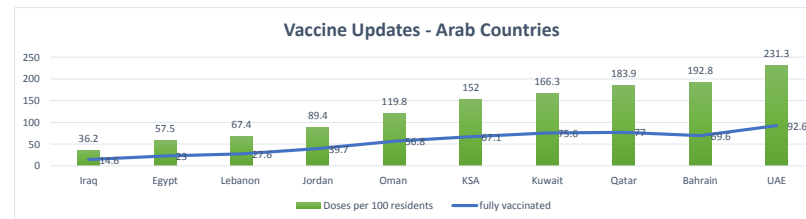

**LEB | Covid - 19 Daily Situation Report**  
15-Jan-22

<b>Total Cumulative confirmed cases</b>	814,631	incl. 15056 Arrivals since 21.02.2020
<b>New confirmed cases in the last 24 hours</b>	6,019	incl. 142 Arrivals
<b>Number of PCR Tests done in the last 24 hours</b>	33,579	
<b>Positivity Rate</b>	17.9%	
<b>Cumulative death cases</b>	9,367	
<b>Number of death cases in the last 24 hours</b>	14	
<b>Death Rate</b>	1.1%	
<b>Hospitalized Cases</b>	684	incl. 348 in ICU
<b>Recovered Cases</b>	686,801	

**Vaccine Updates**

<b>Cumulative Vaccinations (1st Dose)</b>	2,529,399
<b>Cumulative Vaccinations (2nd Dose)</b>	2,037,028
<b>Cumulative Vaccinations (3rd Dose)</b>	381,991
<b>Vaccinations given in the last 24 hours (1st Dose)</b>	9,840
<b>Vaccinations given in the last 24 hours (2nd Dose)</b>	10,603
<b>Vaccinations given in the last 24 hours (3rd Dose)</b>	7,791

Covid-19 Worldwide Situation update	
Cumulative confirmed cases	325,060,403
Total death cases	5,550,323
Death Rate	2.5%
Recovered cases	265,863,004
Critical cases	96,369

References:  
MoPH  
Worldometers  
FT Vaccine tracker