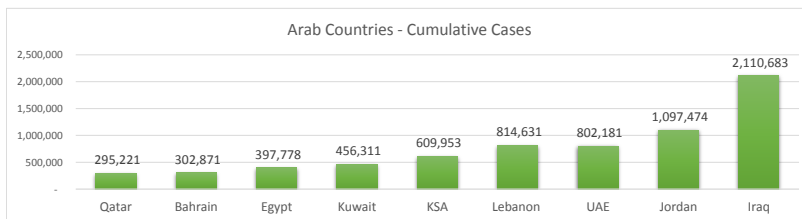

**LEB | Covid - 19 Daily Situation Report**  
15-Jan-22

<b>Total Cumulative confirmed cases</b>	814,631	incl. 15056 Arrivals since 21.02.2020
<b>New confirmed cases in the last 24 hours</b>	6,019	incl. 142 Arrivals
<b>Number of PCR Tests done in the last 24 hours</b>	33,579	
<b>Positivity Rate</b>	17.9%	
<b>Cumulative death cases</b>	9,367	
<b>Number of death cases in the last 24 hours</b>	14	
<b>Death Rate</b>	1.1%	
<b>Hospitalized Cases</b>	684	incl. 348 in ICU
<b>Recovered Cases</b>	686,801	

**Vaccine Updates**

<b>Cumulative Vaccinations (1st Dose)</b>	2,529,399
<b>Cumulative Vaccinations (2nd Dose)</b>	2,037,028
<b>Cumulative Vaccinations (3rd Dose)</b>	381,991
<b>Vaccinations given in the last 24 hours (1st Dose)</b>	9,840
<b>Vaccinations given in the last 24 hours (2nd Dose)</b>	10,603
<b>Vaccinations given in the last 24 hours (3rd Dose)</b>	7,791

Covid-19 Worldwide Situation update	
Cumulative confirmed cases	325,060,403
Total death cases	5,550,323
Death Rate	2.5%
Recovered cases	265,863,004
Critical cases	96,369

References:  
MoPH  
Worldometers  
FT Vaccine tracker