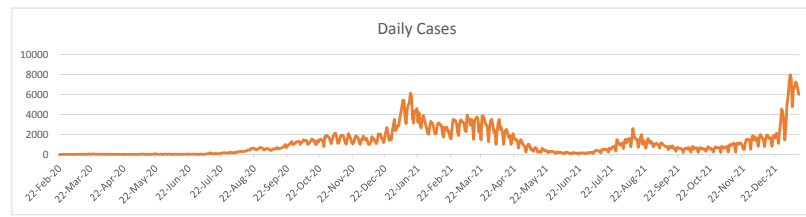

**LEB | Covid - 19 Daily Situation Report**  
15-Jan-22

<b>Total Cumulative confirmed cases</b>	814,631	incl. 15056 Arrivals since 21.02.2020
<b>New confirmed cases in the last 24 hours</b>	6,019	incl. 142 Arrivals
<b>Number of PCR Tests done in the last 24 hours</b>	33,579	
<b>Positivity Rate</b>	17.9%	
<b>Cumulative death cases</b>	9,367	
<b>Number of death cases in the last 24 hours</b>	14	
<b>Death Rate</b>	1.1%	
<b>Hospitalized Cases</b>	684	incl. 348 in ICU
<b>Recovered Cases</b>	686,801	

**Vaccine Updates**

<b>Cumulative Vaccinations (1st Dose)</b>	2,529,399
<b>Cumulative Vaccinations (2nd Dose)</b>	2,037,028
<b>Cumulative Vaccinations (3rd Dose)</b>	381,991
<b>Vaccinations given in the last 24 hours (1st Dose)</b>	9,840
<b>Vaccinations given in the last 24 hours (2nd Dose)</b>	10,603
<b>Vaccinations given in the last 24 hours (3rd Dose)</b>	7,791

Covid-19 Worldwide Situation update	
Cumulative confirmed cases	325,060,403
Total death cases	5,550,323
Death Rate	2.5%
Recovered cases	265,863,004
Critical cases	96,369

References:  
MoPH  
Worldometers  
FT Vaccine tracker