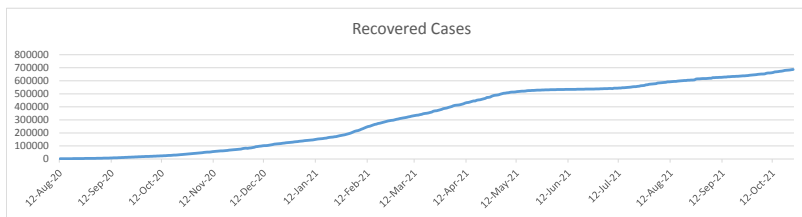

**LEB | Covid - 19 Daily Situation Report**  
15-Jan-22

<b>Total Cumulative confirmed cases</b>	814,631	incl. 15056 Arrivals since 21.02.2020
<b>New confirmed cases in the last 24 hours</b>	6,019	incl. 142 Arrivals
<b>Number of PCR Tests done in the last 24 hours</b>	33,579	
<b>Positivity Rate</b>	17.9%	
<b>Cumulative death cases</b>	9,367	
<b>Number of death cases in the last 24 hours</b>	14	
<b>Death Rate</b>	1.1%	
<b>Hospitalized Cases</b>	684	incl. 348 in ICU
<b>Recovered Cases</b>	686,801	

**Vaccine Updates**

<b>Cumulative Vaccinations (1st Dose)</b>	2,529,399
<b>Cumulative Vaccinations (2nd Dose)</b>	2,037,028
<b>Cumulative Vaccinations (3rd Dose)</b>	381,991
<b>Vaccinations given in the last 24 hours (1st Dose)</b>	9,840
<b>Vaccinations given in the last 24 hours (2nd Dose)</b>	10,603
<b>Vaccinations given in the last 24 hours (3rd Dose)</b>	7,791

Covid-19 Worldwide Situation update	
Cumulative confirmed cases	325,060,403
Total death cases	5,550,323
Death Rate	2.5%
Recovered cases	265,863,004
Critical cases	96,369

References:  
MoPH  
Worldometers  
FT Vaccine tracker