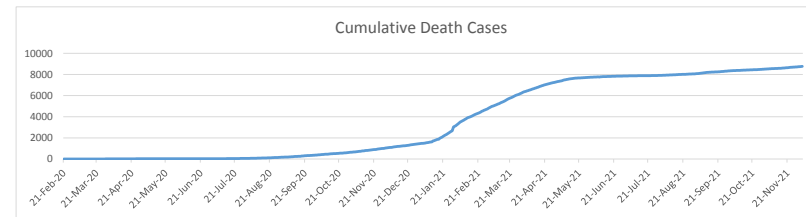

**LEB | Covid - 19 Daily Situation Report**  
15-Jan-22

<b>Total Cumulative confirmed cases</b>	814,631	incl. 15056 Arrivals since 21.02.2020
<b>New confirmed cases in the last 24 hours</b>	6,019	incl. 142 Arrivals
<b>Number of PCR Tests done in the last 24 hours</b>	33,579	
<b>Positivity Rate</b>	17.9%	
<b>Cumulative death cases</b>	9,367	
<b>Number of death cases in the last 24 hours</b>	14	
<b>Death Rate</b>	1.1%	
<b>Hospitalized Cases</b>	684	incl. 348 in ICU
<b>Recovered Cases</b>	686,801	

**Vaccine Updates**

<b>Cumulative Vaccinations (1st Dose)</b>	2,529,399
<b>Cumulative Vaccinations (2nd Dose)</b>	2,037,028
<b>Cumulative Vaccinations (3rd Dose)</b>	381,991
<b>Vaccinations given in the last 24 hours (1st Dose)</b>	9,840
<b>Vaccinations given in the last 24 hours (2nd Dose)</b>	10,603
<b>Vaccinations given in the last 24 hours (3rd Dose)</b>	7,791

Covid-19 Worldwide Situation update	
Cumulative confirmed cases	325,060,403
Total death cases	5,550,323
Death Rate	2.5%
Recovered cases	265,863,004
Critical cases	96,369

References:  
MoPH  
Worldometers  
FT Vaccine tracker