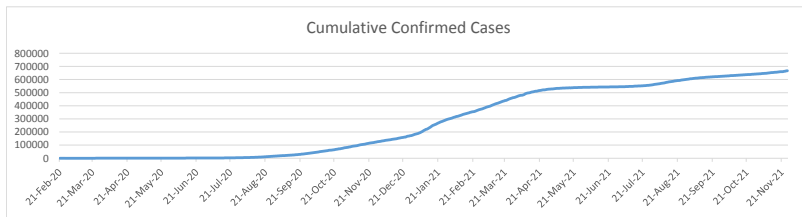

**LEB | Covid - 19 Daily Situation Report**  
15-Jan-22

<b>Total Cumulative confirmed cases</b>	814,631	incl. 15056 Arrivals since 21.02.2020
<b>New confirmed cases in the last 24 hours</b>	6,019	incl. 142 Arrivals
<b>Number of PCR Tests done in the last 24 hours</b>	33,579	
<b>Positivity Rate</b>	17.9%	
<b>Cumulative death cases</b>	9,367	
<b>Number of death cases in the last 24 hours</b>	14	
<b>Death Rate</b>	1.1%	
<b>Hospitalized Cases</b>	684	incl. 348 in ICU
<b>Recovered Cases</b>	686,801	

**Vaccine Updates**

<b>Cumulative Vaccinations (1st Dose)</b>	2,529,399
<b>Cumulative Vaccinations (2nd Dose)</b>	2,037,028
<b>Cumulative Vaccinations (3rd Dose)</b>	381,991
<b>Vaccinations given in the last 24 hours (1st Dose)</b>	9,840
<b>Vaccinations given in the last 24 hours (2nd Dose)</b>	10,603
<b>Vaccinations given in the last 24 hours (3rd Dose)</b>	7,791

Covid-19 Worldwide Situation update	
Cumulative confirmed cases	325,060,403
Total death cases	5,550,323
Death Rate	2.5%
Recovered cases	265,863,004
Critical cases	96,369

References:  
MoPH  
Worldometers  
FT Vaccine tracker