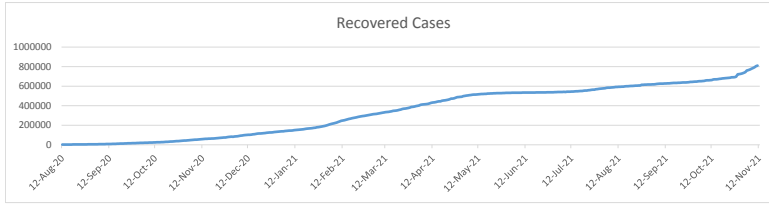

LEB | Covid - 19 Daily Situation Report
15-Feb-22

Total Cumulative confirmed cases	1,023,935	incl. 20388 Arrivals since 21.02.2020
New confirmed cases in the last 24 hours	3,731	incl. 133 Arrivals
Number of PCR Tests done in the last 24 hours	21,746	
Positivity Rate	17.2%	
Cumulative death cases	9,872	
Number of death cases in the last 24 hours	17	
Death Rate	1.0%	
Hopitalized Cases	799	incl. 368 in ICU
Recovered Cases	810,298	

Vaccine Updates

Cumulative Vaccinations (1st Dose)	2,620,059
Cumulative Vaccinations (2nd Dose)	2,223,883
Cumulative Vaccinations (3rd Dose)	491,576
Vaccinations given in the last 24 hours (1st Dose)	1,581
Vaccinations given in the last 24 hours (2nd Dose)	5,373
Vaccinations given in the last 24 hours (3rd Dose)	1,624

Covid-19 Worldwide Situation update	
Cumulative confirmed cases	414,910,386
Total death cases	5,848,771
Death Rate	2.5%
Recovered cases	337,018,068
Critical cases	85,175

References:
MoPH
Worldometers
FT Vaccine tracker