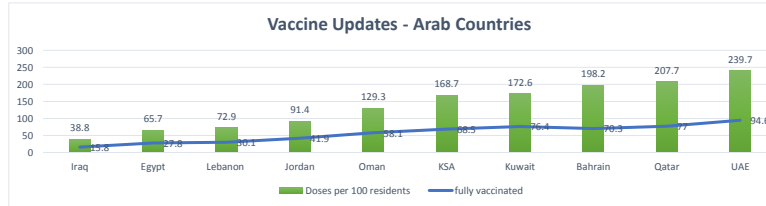

LEB | Covid - 19 Daily Situation Report
15-Feb-22

Total Cumulative confirmed cases	1,023,935	incl. 20388 Arrivals since 21.02.2020
New confirmed cases in the last 24 hours	3,731	incl. 133 Arrivals
Number of PCR Tests done in the last 24 hours	21,746	
Positivity Rate	17.2%	
Cumulative death cases	9,872	
Number of death cases in the last 24 hours	17	
Death Rate	1.0%	
Hopitalized Cases	799	incl. 368 in ICU
Recovered Cases	810,298	

Vaccine Updates

Cumulative Vaccinations (1st Dose)	2,620,059
Cumulative Vaccinations (2nd Dose)	2,223,883
Cumulative Vaccinations (3rd Dose)	491,576
Vaccinations given in the last 24 hours (1st Dose)	1,581
Vaccinations given in the last 24 hours (2nd Dose)	5,373
Vaccinations given in the last 24 hours (3rd Dose)	1,624