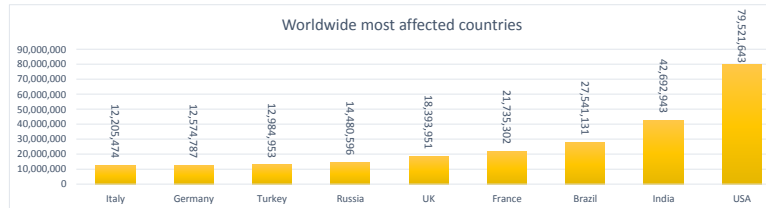

LEB | Covid - 19 Daily Situation Report
15-Feb-22

Total Cumulative confirmed cases	1,023,935	incl. 20388 Arrivals since 21.02.2020
New confirmed cases in the last 24 hours	3,731	incl. 133 Arrivals
Number of PCR Tests done in the last 24 hours	21,746	
Positivity Rate	17.2%	
Cumulative death cases	9,872	
Number of death cases in the last 24 hours	17	
Death Rate	1.0%	
Hopitalized Cases	799	incl. 368 in ICU
Recovered Cases	810,298	

Vaccine Updates

Cumulative Vaccinations (1st Dose)	2,620,059
Cumulative Vaccinations (2nd Dose)	2,223,883
Cumulative Vaccinations (3rd Dose)	491,576
Vaccinations given in the last 24 hours (1st Dose)	1,581
Vaccinations given in the last 24 hours (2nd Dose)	5,373
Vaccinations given in the last 24 hours (3rd Dose)	1,624

Covid-19 Worldwide Situation update	
Cumulative confirmed cases	414,910,386
Total death cases	5,848,771
Death Rate	2.5%
Recovered cases	337,018,068
Critical cases	85,175

References:
MoPH
Worldometers
FT Vaccine tracker