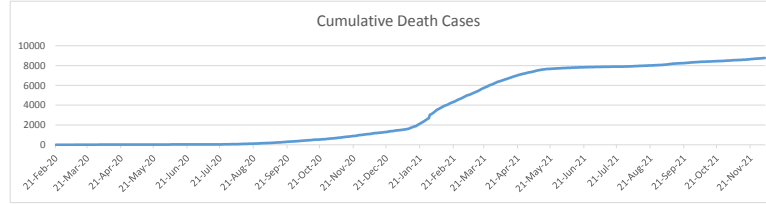

LEB | Covid - 19 Daily Situation Report
15-Feb-22

Total Cumulative confirmed cases	1,023,935	incl. 20388 Arrivals since 21.02.2020
New confirmed cases in the last 24 hours	3,731	incl. 133 Arrivals
Number of PCR Tests done in the last 24 hours	21,746	
Positivity Rate	17.2%	
Cumulative death cases	9,872	
Number of death cases in the last 24 hours	17	
Death Rate	1.0%	
Hopitalized Cases	799	incl. 368 in ICU
Recovered Cases	810,298	

Vaccine Updates

Cumulative Vaccinations (1st Dose)	2,620,059
Cumulative Vaccinations (2nd Dose)	2,223,883
Cumulative Vaccinations (3rd Dose)	491,576
Vaccinations given in the last 24 hours (1st Dose)	1,581
Vaccinations given in the last 24 hours (2nd Dose)	5,373
Vaccinations given in the last 24 hours (3rd Dose)	1,624

Covid-19 Worldwide Situation update	
Cumulative confirmed cases	414,910,386
Total death cases	5,848,771
Death Rate	2.5%
Recovered cases	337,018,068
Critical cases	85,175

References:
MoPH
Worldometers
FT Vaccine tracker