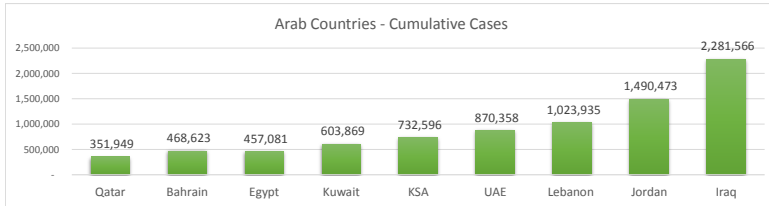

LEB | Covid - 19 Daily Situation Report
15-Feb-22

Total Cumulative confirmed cases	1,023,935	incl. 20388 Arrivals since 21.02.2020
New confirmed cases in the last 24 hours	3,731	incl. 133 Arrivals
Number of PCR Tests done in the last 24 hours	21,746	
Positivity Rate	17.2%	
Cumulative death cases	9,872	
Number of death cases in the last 24 hours	17	
Death Rate	1.0%	
Hopitalized Cases	799	incl. 368 in ICU
Recovered Cases	810,298	

Vaccine Updates

Cumulative Vaccinations (1st Dose)	2,620,059
Cumulative Vaccinations (2nd Dose)	2,223,883
Cumulative Vaccinations (3rd Dose)	491,576
Vaccinations given in the last 24 hours (1st Dose)	1,581
Vaccinations given in the last 24 hours (2nd Dose)	5,373
Vaccinations given in the last 24 hours (3rd Dose)	1,624

Covid-19 Worldwide Situation update	
Cumulative confirmed cases	414,910,386
Total death cases	5,848,771
Death Rate	2.5%
Recovered cases	337,018,068
Critical cases	85,175

References:
MoPH
Worldometers
FT Vaccine tracker