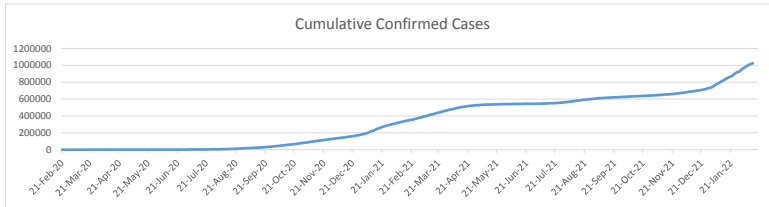

LEB | Covid - 19 Daily Situation Report
15-Feb-22

Total Cumulative confirmed cases	1,023,935	incl. 20388 Arrivals since 21.02.2020
New confirmed cases in the last 24 hours	3,731	incl. 133 Arrivals
Number of PCR Tests done in the last 24 hours	21,746	
Positivity Rate	17.2%	
Cumulative death cases	9,872	
Number of death cases in the last 24 hours	17	
Death Rate	1.0%	
Hopitalized Cases	799	incl. 368 in ICU
Recovered Cases	810,298	

Vaccine Updates

Cumulative Vaccinations (1st Dose)	2,620,059
Cumulative Vaccinations (2nd Dose)	2,223,883
Cumulative Vaccinations (3rd Dose)	491,576
Vaccinations given in the last 24 hours (1st Dose)	1,581
Vaccinations given in the last 24 hours (2nd Dose)	5,373
Vaccinations given in the last 24 hours (3rd Dose)	1,624