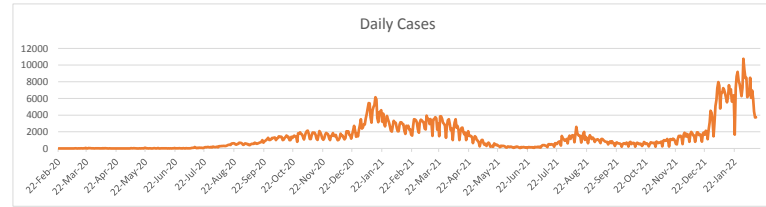

LEB | Covid - 19 Daily Situation Report
15-Feb-22

Total Cumulative confirmed cases	1,023,935	incl. 20388 Arrivals since 21.02.2020
New confirmed cases in the last 24 hours	3,731	incl. 133 Arrivals
Number of PCR Tests done in the last 24 hours	21,746	
Positivity Rate	17.2%	
Cumulative death cases	9,872	
Number of death cases in the last 24 hours	17	
Death Rate	1.0%	
Hopitalized Cases	799	incl. 368 in ICU
Recovered Cases	810,298	

Vaccine Updates

Cumulative Vaccinations (1st Dose)	2,620,059
Cumulative Vaccinations (2nd Dose)	2,223,883
Cumulative Vaccinations (3rd Dose)	491,576
Vaccinations given in the last 24 hours (1st Dose)	1,581
Vaccinations given in the last 24 hours (2nd Dose)	5,373
Vaccinations given in the last 24 hours (3rd Dose)	1,624

Covid-19 Worldwide Situation update	
Cumulative confirmed cases	414,910,386
Total death cases	5,848,771
Death Rate	2.5%
Recovered cases	337,018,068
Critical cases	85,175

References:
MoPH
Worldometers
FT Vaccine tracker