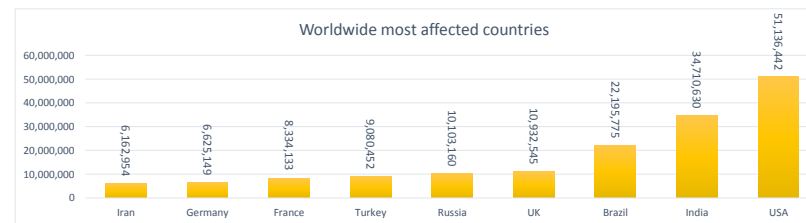

References:
MoPH
Worldometers
FT Vaccine tracker