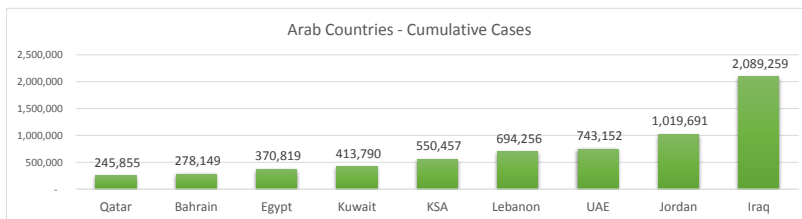

**LEB | Covid - 19 Daily Situation Report**  
15-Dec-21

<b>Total Cumulative confirmed cases</b>	694,256	incl. 10149 Arrivals since 21.02.2020
<b>New confirmed cases in the last 24 hours</b>	1,941	incl. 24 Arrivals
<b>Number of PCR Tests done in the last 24 hours</b>	21,259	
<b>Positivity Rate</b>	9.1%	
<b>Cumulative death cases</b>	8,886	
<b>Number of death cases in the last 24 hours</b>	13	
<b>Death Rate</b>	1.3%	
<b>Hospitalized Cases</b>	596	incl. 270 in ICU
<b>Recovered Cases</b>	644,080	

**Vaccine Updates**

<b>Cumulative Vaccinations (1st Dose)</b>	2,219,091
<b>Cumulative Vaccinations (2nd Dose)</b>	1,878,511
<b>Cumulative Vaccinations (3rd Dose)</b>	225,260
<b>Vaccinations given in the last 24 hours (1st Dose)</b>	12,837
<b>Vaccinations given in the last 24 hours (2nd Dose)</b>	5,288
<b>Vaccinations given in the last 24 hours (3rd Dose)</b>	8,173