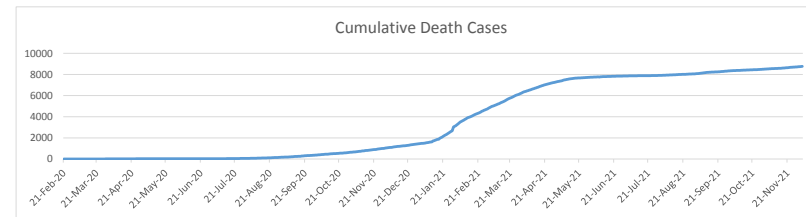

**LEB | Covid - 19 Daily Situation Report**  
15-Dec-21

<b>Total Cumulative confirmed cases</b>	694,256	incl. 10149 Arrivals since 21.02.2020
<b>New confirmed cases in the last 24 hours</b>	1,941	incl. 24 Arrivals
<b>Number of PCR Tests done in the last 24 hours</b>	21,259	
<b>Positivity Rate</b>	9.1%	
<b>Cumulative death cases</b>	8,886	
<b>Number of death cases in the last 24 hours</b>	13	
<b>Death Rate</b>	1.3%	
<b>Hospitalized Cases</b>	596	incl. 270 in ICU
<b>Recovered Cases</b>	644,080	

**Vaccine Updates**

<b>Cumulative Vaccinations (1st Dose)</b>	2,219,091
<b>Cumulative Vaccinations (2nd Dose)</b>	1,878,511
<b>Cumulative Vaccinations (3rd Dose)</b>	225,260
<b>Vaccinations given in the last 24 hours (1st Dose)</b>	12,837
<b>Vaccinations given in the last 24 hours (2nd Dose)</b>	5,288
<b>Vaccinations given in the last 24 hours (3rd Dose)</b>	8,173

Covid-19 Worldwide Situation update	
<b>Cumulative confirmed cases</b>	271,944,764
<b>Total death cases</b>	5,340,866
<b>Death Rate</b>	2.5%
<b>Recovered cases</b>	244,491,604
<b>Critical cases</b>	89,189