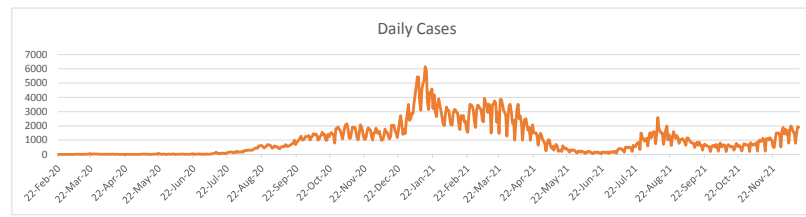

**LEB | Covid - 19 Daily Situation Report**  
15-Dec-21

<b>Total Cumulative confirmed cases</b>	694,256	incl. 10149 Arrivals since 21.02.2020
<b>New confirmed cases in the last 24 hours</b>	1,941	incl. 24 Arrivals
<b>Number of PCR Tests done in the last 24 hours</b>	21,259	
<b>Positivity Rate</b>	9.1%	
<b>Cumulative death cases</b>	8,886	
<b>Number of death cases in the last 24 hours</b>	13	
<b>Death Rate</b>	1.3%	
<b>Hospitalized Cases</b>	596	incl. 270 in ICU
<b>Recovered Cases</b>	644,080	

**Vaccine Updates**

<b>Cumulative Vaccinations (1st Dose)</b>	2,219,091
<b>Cumulative Vaccinations (2nd Dose)</b>	1,878,511
<b>Cumulative Vaccinations (3rd Dose)</b>	225,260
<b>Vaccinations given in the last 24 hours (1st Dose)</b>	12,837
<b>Vaccinations given in the last 24 hours (2nd Dose)</b>	5,288
<b>Vaccinations given in the last 24 hours (3rd Dose)</b>	8,173

Covid-19 Worldwide Situation update	
<b>Cumulative confirmed cases</b>	271,944,764
<b>Total death cases</b>	5,340,866
<b>Death Rate</b>	2.5%
<b>Recovered cases</b>	244,491,604
<b>Critical cases</b>	89,189