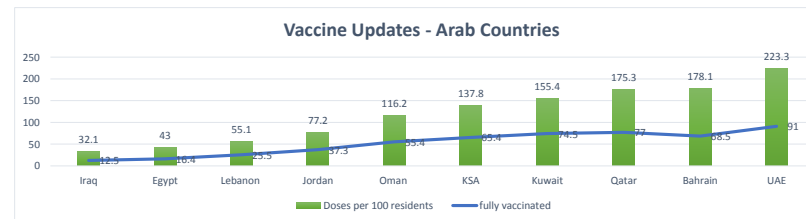

**LEB | Covid - 19 Daily Situation Report**  
15-Dec-21

<b>Total Cumulative confirmed cases</b>	694,256	incl. 10149 Arrivals since 21.02.2020
<b>New confirmed cases in the last 24 hours</b>	1,941	incl. 24 Arrivals
<b>Number of PCR Tests done in the last 24 hours</b>	21,259	
<b>Positivity Rate</b>	9.1%	
<b>Cumulative death cases</b>	8,886	
<b>Number of death cases in the last 24 hours</b>	13	
<b>Death Rate</b>	1.3%	
<b>Hospitalized Cases</b>	596	incl. 270 in ICU
<b>Recovered Cases</b>	644,080	

**Vaccine Updates**

<b>Cumulative Vaccinations (1st Dose)</b>	2,219,091
<b>Cumulative Vaccinations (2nd Dose)</b>	1,878,511
<b>Cumulative Vaccinations (3rd Dose)</b>	225,260
<b>Vaccinations given in the last 24 hours (1st Dose)</b>	12,837
<b>Vaccinations given in the last 24 hours (2nd Dose)</b>	5,288
<b>Vaccinations given in the last 24 hours (3rd Dose)</b>	8,173