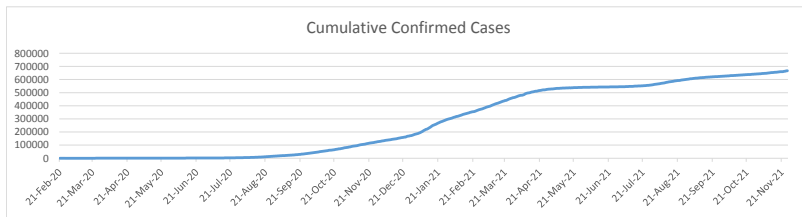

**LEB | Covid - 19 Daily Situation Report**  
15-Dec-21

<b>Total Cumulative confirmed cases</b>	694,256	incl. 10149 Arrivals since 21.02.2020
<b>New confirmed cases in the last 24 hours</b>	1,941	incl. 24 Arrivals
<b>Number of PCR Tests done in the last 24 hours</b>	21,259	
<b>Positivity Rate</b>	9.1%	
<b>Cumulative death cases</b>	8,886	
<b>Number of death cases in the last 24 hours</b>	13	
<b>Death Rate</b>	1.3%	
<b>Hospitalized Cases</b>	596	incl. 270 in ICU
<b>Recovered Cases</b>	644,080	

**Vaccine Updates**

<b>Cumulative Vaccinations (1st Dose)</b>	2,219,091
<b>Cumulative Vaccinations (2nd Dose)</b>	1,878,511
<b>Cumulative Vaccinations (3rd Dose)</b>	225,260
<b>Vaccinations given in the last 24 hours (1st Dose)</b>	12,837
<b>Vaccinations given in the last 24 hours (2nd Dose)</b>	5,288
<b>Vaccinations given in the last 24 hours (3rd Dose)</b>	8,173

Covid-19 Worldwide Situation update	
<b>Cumulative confirmed cases</b>	271,944,764
<b>Total death cases</b>	5,340,866
<b>Death Rate</b>	2.5%
<b>Recovered cases</b>	244,491,604
<b>Critical cases</b>	89,189