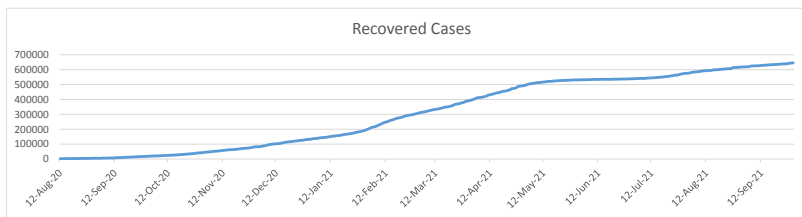

**LEB | Covid - 19 Daily Situation Report**  
15-Dec-21

<b>Total Cumulative confirmed cases</b>	694,256	incl. 10149 Arrivals since 21.02.2020
<b>New confirmed cases in the last 24 hours</b>	1,941	incl. 24 Arrivals
<b>Number of PCR Tests done in the last 24 hours</b>	21,259	
<b>Positivity Rate</b>	9.1%	
<b>Cumulative death cases</b>	8,886	
<b>Number of death cases in the last 24 hours</b>	13	
<b>Death Rate</b>	1.3%	
<b>Hospitalized Cases</b>	596	incl. 270 in ICU
<b>Recovered Cases</b>	644,080	

**Vaccine Updates**

<b>Cumulative Vaccinations (1st Dose)</b>	2,219,091
<b>Cumulative Vaccinations (2nd Dose)</b>	1,878,511
<b>Cumulative Vaccinations (3rd Dose)</b>	225,260
<b>Vaccinations given in the last 24 hours (1st Dose)</b>	12,837
<b>Vaccinations given in the last 24 hours (2nd Dose)</b>	5,288
<b>Vaccinations given in the last 24 hours (3rd Dose)</b>	8,173

Covid-19 Worldwide Situation update	
<b>Cumulative confirmed cases</b>	271,944,764
<b>Total death cases</b>	5,340,866
<b>Death Rate</b>	2.5%
<b>Recovered cases</b>	244,491,604
<b>Critical cases</b>	89,189