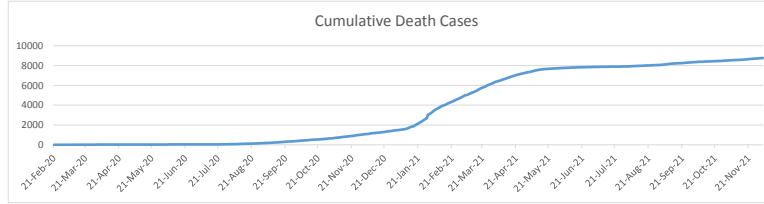

LEB | Covid - 19 Daily Situation Report
16-Feb-22

Total Cumulative confirmed cases	1,029,998	incl. 20528 Arrivals since 21.02.2020
New confirmed cases in the last 24 hours	6,063	incl. 140 Arrivals
Number of PCR Tests done in the last 24 hours	29,551	
Positivity Rate	20.5%	
Cumulative death cases	9,890	
Number of death cases in the last 24 hours	18	
Death Rate	1.0%	
Hopitalized Cases	766	incl. 344 in ICU
Recovered Cases	816,398	

Vaccine Updates

Cumulative Vaccinations (1st Dose)	2,622,837
Cumulative Vaccinations (2nd Dose)	2,234,017
Cumulative Vaccinations (3rd Dose)	495,851
Vaccinations given in the last 24 hours (1st Dose)	2,778
Vaccinations given in the last 24 hours (2nd Dose)	10,134
Vaccinations given in the last 24 hours (3rd Dose)	4,275

Covid-19 Worldwide Situation update	
Cumulative confirmed cases	417,188,066
Total death cases	5,861,772
Death Rate	2.5%
Recovered cases	340,119,937
Critical cases	85,012

References:
MoPH
Worldometers
FT Vaccine tracker