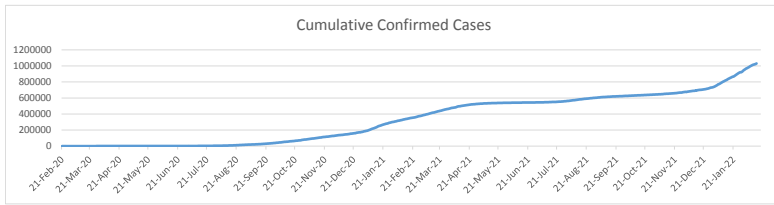

LEB | Covid - 19 Daily Situation Report
16-Feb-22

Total Cumulative confirmed cases	1,029,998	incl. 20528 Arrivals since 21.02.2020
New confirmed cases in the last 24 hours	6,063	incl. 140 Arrivals
Number of PCR Tests done in the last 24 hours	29,551	
Positivity Rate	20.5%	
Cumulative death cases	9,890	
Number of death cases in the last 24 hours	18	
Death Rate	1.0%	
Hopitalized Cases	766	incl. 344 in ICU
Recovered Cases	816,398	

Vaccine Updates

Cumulative Vaccinations (1st Dose)	2,622,837
Cumulative Vaccinations (2nd Dose)	2,234,017
Cumulative Vaccinations (3rd Dose)	495,851
Vaccinations given in the last 24 hours (1st Dose)	2,778
Vaccinations given in the last 24 hours (2nd Dose)	10,134
Vaccinations given in the last 24 hours (3rd Dose)	4,275

Covid-19 Worldwide Situation update	
Cumulative confirmed cases	417,188,066
Total death cases	5,861,772
Death Rate	2.5%
Recovered cases	340,119,937
Critical cases	85,012

References:
MoPH
Worldometers
FT Vaccine tracker