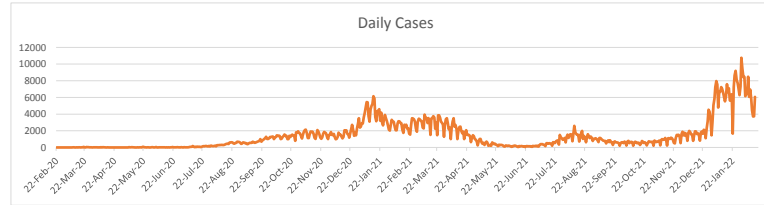

LEB | Covid - 19 Daily Situation Report
16-Feb-22

Total Cumulative confirmed cases	1,029,998	incl. 20528 Arrivals since 21.02.2020
New confirmed cases in the last 24 hours	6,063	incl. 140 Arrivals
Number of PCR Tests done in the last 24 hours	29,551	
Positivity Rate	20.5%	
Cumulative death cases	9,890	
Number of death cases in the last 24 hours	18	
Death Rate	1.0%	
Hopitalized Cases	766	incl. 344 in ICU
Recovered Cases	816,398	

Vaccine Updates

Cumulative Vaccinations (1st Dose)	2,622,837
Cumulative Vaccinations (2nd Dose)	2,234,017
Cumulative Vaccinations (3rd Dose)	495,851
Vaccinations given in the last 24 hours (1st Dose)	2,778
Vaccinations given in the last 24 hours (2nd Dose)	10,134
Vaccinations given in the last 24 hours (3rd Dose)	4,275

Covid-19 Worldwide Situation update	
Cumulative confirmed cases	417,188,066
Total death cases	5,861,772
Death Rate	2.5%
Recovered cases	340,119,937
Critical cases	85,012

References:
MoPH
Worldometers
FT Vaccine tracker