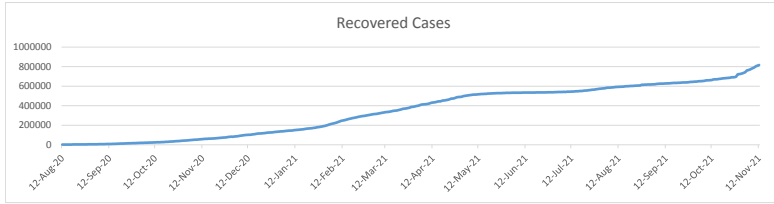

LEB | Covid - 19 Daily Situation Report
16-Feb-22

Total Cumulative confirmed cases	1,029,998	incl. 20528 Arrivals since 21.02.2020
New confirmed cases in the last 24 hours	6,063	incl. 140 Arrivals
Number of PCR Tests done in the last 24 hours	29,551	
Positivity Rate	20.5%	
Cumulative death cases	9,890	
Number of death cases in the last 24 hours	18	
Death Rate	1.0%	
Hopitalized Cases	766	incl. 344 in ICU
Recovered Cases	816,398	

Vaccine Updates

Cumulative Vaccinations (1st Dose)	2,622,837
Cumulative Vaccinations (2nd Dose)	2,234,017
Cumulative Vaccinations (3rd Dose)	495,851
Vaccinations given in the last 24 hours (1st Dose)	2,778
Vaccinations given in the last 24 hours (2nd Dose)	10,134
Vaccinations given in the last 24 hours (3rd Dose)	4,275

Covid-19 Worldwide Situation update	
Cumulative confirmed cases	417,188,066
Total death cases	5,861,772
Death Rate	2.5%
Recovered cases	340,119,937
Critical cases	85,012

References:
MoPH
Worldometers
FT Vaccine tracker