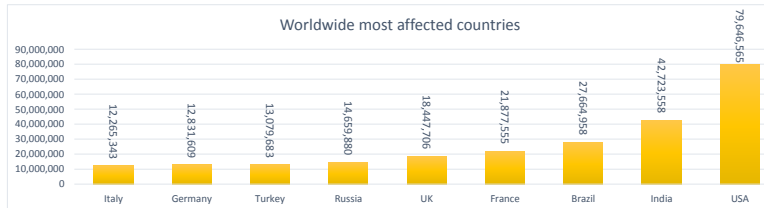

LEB | Covid - 19 Daily Situation Report
16-Feb-22

Total Cumulative confirmed cases	1,029,998	incl. 20528 Arrivals since 21.02.2020
New confirmed cases in the last 24 hours	6,063	incl. 140 Arrivals
Number of PCR Tests done in the last 24 hours	29,551	
Positivity Rate	20.5%	
Cumulative death cases	9,890	
Number of death cases in the last 24 hours	18	
Death Rate	1.0%	
Hopitalized Cases	766	incl. 344 in ICU
Recovered Cases	816,398	

Vaccine Updates

Cumulative Vaccinations (1st Dose)	2,622,837
Cumulative Vaccinations (2nd Dose)	2,234,017
Cumulative Vaccinations (3rd Dose)	495,851
Vaccinations given in the last 24 hours (1st Dose)	2,778
Vaccinations given in the last 24 hours (2nd Dose)	10,134
Vaccinations given in the last 24 hours (3rd Dose)	4,275

Covid-19 Worldwide Situation update	
Cumulative confirmed cases	417,188,066
Total death cases	5,861,772
Death Rate	2.5%
Recovered cases	340,119,937
Critical cases	85,012

References:
MoPH
Worldometers
FT Vaccine tracker