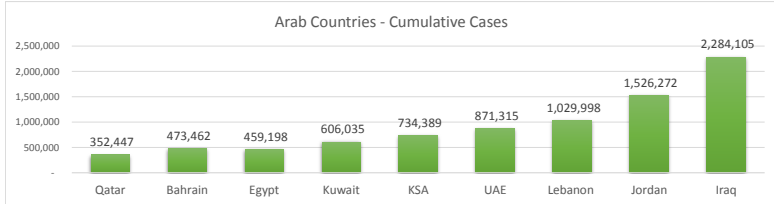

LEB | Covid - 19 Daily Situation Report
16-Feb-22

Total Cumulative confirmed cases	1,029,998	incl. 20528 Arrivals since 21.02.2020
New confirmed cases in the last 24 hours	6,063	incl. 140 Arrivals
Number of PCR Tests done in the last 24 hours	29,551	
Positivity Rate	20.5%	
Cumulative death cases	9,890	
Number of death cases in the last 24 hours	18	
Death Rate	1.0%	
Hopitalized Cases	766	incl. 344 in ICU
Recovered Cases	816,398	

Vaccine Updates

Cumulative Vaccinations (1st Dose)	2,622,837
Cumulative Vaccinations (2nd Dose)	2,234,017
Cumulative Vaccinations (3rd Dose)	495,851
Vaccinations given in the last 24 hours (1st Dose)	2,778
Vaccinations given in the last 24 hours (2nd Dose)	10,134
Vaccinations given in the last 24 hours (3rd Dose)	4,275

Covid-19 Worldwide Situation update	
Cumulative confirmed cases	417,188,066
Total death cases	5,861,772
Death Rate	2.5%
Recovered cases	340,119,937
Critical cases	85,012

References:
MoPH
Worldometers
FT Vaccine tracker