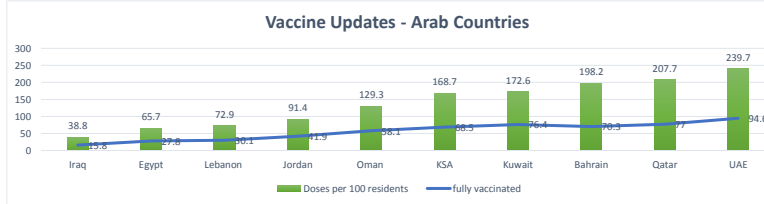

LEB | Covid - 19 Daily Situation Report
16-Feb-22

Total Cumulative confirmed cases	1,029,998	incl. 20528 Arrivals since 21.02.2020
New confirmed cases in the last 24 hours	6,063	incl. 140 Arrivals
Number of PCR Tests done in the last 24 hours	29,551	
Positivity Rate	20.5%	
Cumulative death cases	9,890	
Number of death cases in the last 24 hours	18	
Death Rate	1.0%	
Hopitalized Cases	766	incl. 344 in ICU
Recovered Cases	816,398	

Vaccine Updates

Cumulative Vaccinations (1st Dose)	2,622,837
Cumulative Vaccinations (2nd Dose)	2,234,017
Cumulative Vaccinations (3rd Dose)	495,851
Vaccinations given in the last 24 hours (1st Dose)	2,778
Vaccinations given in the last 24 hours (2nd Dose)	10,134
Vaccinations given in the last 24 hours (3rd Dose)	4,275