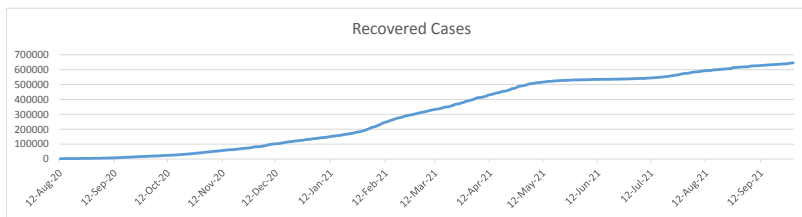

LEB | Covid - 19 Daily Situation Report
16-Dec-21

Total Cumulative confirmed cases	696,168	incl. 10212 Arrivals since 21.02.2020
New confirmed cases in the last 24 hours	1,912	incl. 63 Arrivals
Number of PCR Tests done in the last 24 hours	23,273	
Positivity Rate	8.2%	
Cumulative death cases	8,900	
Number of death cases in the last 24 hours	14	
Death Rate	1.3%	
Hospitalized Cases	589	incl. 272 in ICU
Recovered Cases	645,168	

Vaccine Updates

Cumulative Vaccinations (1st Dose)	2,232,745
Cumulative Vaccinations (2nd Dose)	1,884,026
Cumulative Vaccinations (3rd Dose)	233,206
Vaccinations given in the last 24 hours (1st Dose)	13,654
Vaccinations given in the last 24 hours (2nd Dose)	5,515
Vaccinations given in the last 24 hours (3rd Dose)	7,946

Covid-19 Worldwide Situation update	
Cumulative confirmed cases	272,850,176
Total death cases	5,349,843
Death Rate	2.5%
Recovered cases	245,125,967
Critical cases	89,249

References:
MoPH
Worldometers
FT Vaccine tracker