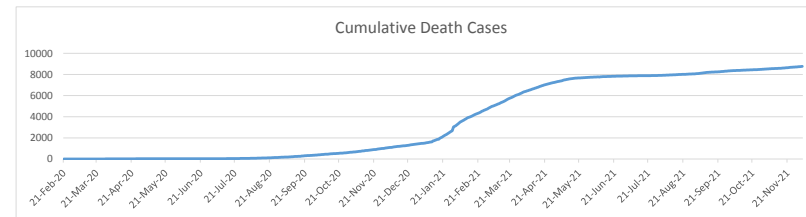

LEB | Covid - 19 Daily Situation Report
16-Dec-21

Total Cumulative confirmed cases	696,168	incl. 10212 Arrivals since 21.02.2020
New confirmed cases in the last 24 hours	1,912	incl. 63 Arrivals
Number of PCR Tests done in the last 24 hours	23,273	
Positivity Rate	8.2%	
Cumulative death cases	8,900	
Number of death cases in the last 24 hours	14	
Death Rate	1.3%	
Hospitalized Cases	589	incl. 272 in ICU
Recovered Cases	645,168	

Vaccine Updates

Cumulative Vaccinations (1st Dose)	2,232,745
Cumulative Vaccinations (2nd Dose)	1,884,026
Cumulative Vaccinations (3rd Dose)	233,206
Vaccinations given in the last 24 hours (1st Dose)	13,654
Vaccinations given in the last 24 hours (2nd Dose)	5,515
Vaccinations given in the last 24 hours (3rd Dose)	7,946

Covid-19 Worldwide Situation update	
Cumulative confirmed cases	272,850,176
Total death cases	5,349,843
Death Rate	2.5%
Recovered cases	245,125,967
Critical cases	89,249

References:
MoPH
Worldometers
FT Vaccine tracker