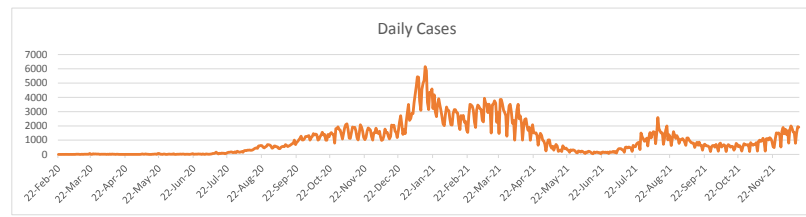

LEB | Covid - 19 Daily Situation Report
16-Dec-21

Total Cumulative confirmed cases	696,168	incl. 10212 Arrivals since 21.02.2020
New confirmed cases in the last 24 hours	1,912	incl. 63 Arrivals
Number of PCR Tests done in the last 24 hours	23,273	
Positivity Rate	8.2%	
Cumulative death cases	8,900	
Number of death cases in the last 24 hours	14	
Death Rate	1.3%	
Hospitalized Cases	589	incl. 272 in ICU
Recovered Cases	645,168	

Vaccine Updates

Cumulative Vaccinations (1st Dose)	2,232,745
Cumulative Vaccinations (2nd Dose)	1,884,026
Cumulative Vaccinations (3rd Dose)	233,206
Vaccinations given in the last 24 hours (1st Dose)	13,654
Vaccinations given in the last 24 hours (2nd Dose)	5,515
Vaccinations given in the last 24 hours (3rd Dose)	7,946

Covid-19 Worldwide Situation update	
Cumulative confirmed cases	272,850,176
Total death cases	5,349,843
Death Rate	2.5%
Recovered cases	245,125,967
Critical cases	89,249

References:
MoPH
Worldometers
FT Vaccine tracker