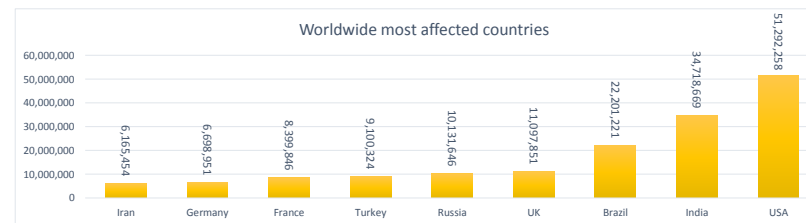

LEB | Covid - 19 Daily Situation Report
16-Dec-21

Total Cumulative confirmed cases	696,168	incl. 10212 Arrivals since 21.02.2020
New confirmed cases in the last 24 hours	1,912	incl. 63 Arrivals
Number of PCR Tests done in the last 24 hours	23,273	
Positivity Rate	8.2%	
Cumulative death cases	8,900	
Number of death cases in the last 24 hours	14	
Death Rate	1.3%	
Hospitalized Cases	589	incl. 272 in ICU
Recovered Cases	645,168	

Vaccine Updates

Cumulative Vaccinations (1st Dose)	2,232,745
Cumulative Vaccinations (2nd Dose)	1,884,026
Cumulative Vaccinations (3rd Dose)	233,206
Vaccinations given in the last 24 hours (1st Dose)	13,654
Vaccinations given in the last 24 hours (2nd Dose)	5,515
Vaccinations given in the last 24 hours (3rd Dose)	7,946

Covid-19 Worldwide Situation update	
Cumulative confirmed cases	272,850,176
Total death cases	5,349,843
Death Rate	2.5%
Recovered cases	245,125,967
Critical cases	89,249

References:
MoPH
Worldometers
FT Vaccine tracker