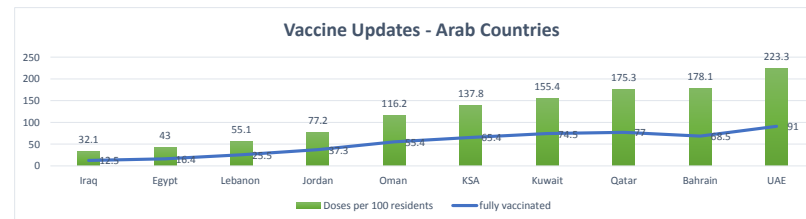

LEB | Covid - 19 Daily Situation Report
16-Dec-21

Total Cumulative confirmed cases	696,168	incl. 10212 Arrivals since 21.02.2020
New confirmed cases in the last 24 hours	1,912	incl. 63 Arrivals
Number of PCR Tests done in the last 24 hours	23,273	
Positivity Rate	8.2%	
Cumulative death cases	8,900	
Number of death cases in the last 24 hours	14	
Death Rate	1.3%	
Hospitalized Cases	589	incl. 272 in ICU
Recovered Cases	645,168	

Vaccine Updates

Cumulative Vaccinations (1st Dose)	2,232,745
Cumulative Vaccinations (2nd Dose)	1,884,026
Cumulative Vaccinations (3rd Dose)	233,206
Vaccinations given in the last 24 hours (1st Dose)	13,654
Vaccinations given in the last 24 hours (2nd Dose)	5,515
Vaccinations given in the last 24 hours (3rd Dose)	7,946