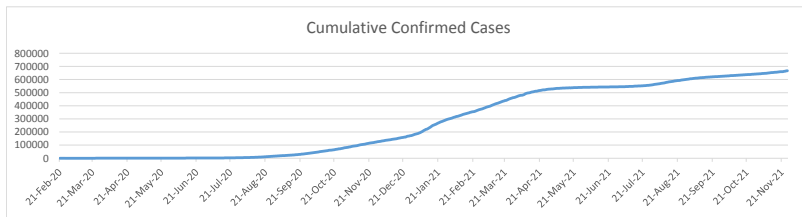

LEB | Covid - 19 Daily Situation Report
16-Dec-21

Total Cumulative confirmed cases	696,168	incl. 10212 Arrivals since 21.02.2020
New confirmed cases in the last 24 hours	1,912	incl. 63 Arrivals
Number of PCR Tests done in the last 24 hours	23,273	
Positivity Rate	8.2%	
Cumulative death cases	8,900	
Number of death cases in the last 24 hours	14	
Death Rate	1.3%	
Hospitalized Cases	589	incl. 272 in ICU
Recovered Cases	645,168	

Vaccine Updates

Cumulative Vaccinations (1st Dose)	2,232,745
Cumulative Vaccinations (2nd Dose)	1,884,026
Cumulative Vaccinations (3rd Dose)	233,206
Vaccinations given in the last 24 hours (1st Dose)	13,654
Vaccinations given in the last 24 hours (2nd Dose)	5,515
Vaccinations given in the last 24 hours (3rd Dose)	7,946

Covid-19 Worldwide Situation update	
Cumulative confirmed cases	272,850,176
Total death cases	5,349,843
Death Rate	2.5%
Recovered cases	245,125,967
Critical cases	89,249

References:
MoPH
Worldometers
FT Vaccine tracker