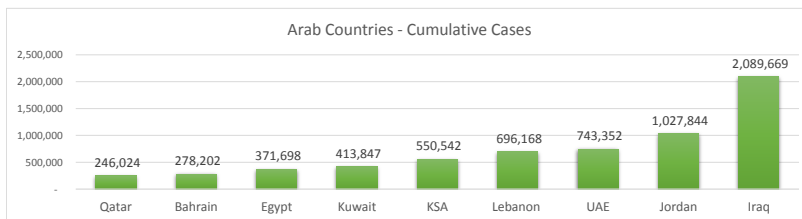

LEB | Covid - 19 Daily Situation Report
16-Dec-21

Total Cumulative confirmed cases	696,168	incl. 10212 Arrivals since 21.02.2020
New confirmed cases in the last 24 hours	1,912	incl. 63 Arrivals
Number of PCR Tests done in the last 24 hours	23,273	
Positivity Rate	8.2%	
Cumulative death cases	8,900	
Number of death cases in the last 24 hours	14	
Death Rate	1.3%	
Hospitalized Cases	589	incl. 272 in ICU
Recovered Cases	645,168	

Vaccine Updates

Cumulative Vaccinations (1st Dose)	2,232,745
Cumulative Vaccinations (2nd Dose)	1,884,026
Cumulative Vaccinations (3rd Dose)	233,206
Vaccinations given in the last 24 hours (1st Dose)	13,654
Vaccinations given in the last 24 hours (2nd Dose)	5,515
Vaccinations given in the last 24 hours (3rd Dose)	7,946

Covid-19 Worldwide Situation update	
Cumulative confirmed cases	272,850,176
Total death cases	5,349,843
Death Rate	2.5%
Recovered cases	245,125,967
Critical cases	89,249

References:
MoPH
Worldometers
FT Vaccine tracker