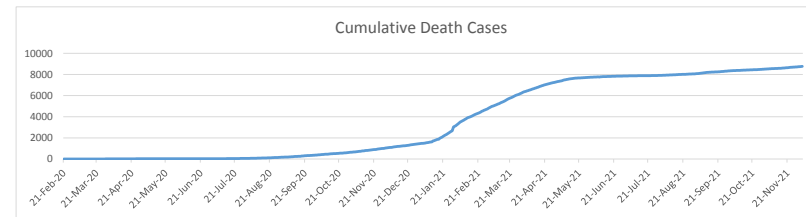

LEB | Covid - 19 Daily Situation Report
17-Jan-22

Total Cumulative confirmed cases	826,279	incl. 15427 Arrivals since 21.02.2020
New confirmed cases in the last 24 hours	6,109	incl. 162 Arrivals
Number of PCR Tests done in the last 24 hours	39,381	
Positivity Rate	15.5%	
Cumulative death cases	9,397	
Number of death cases in the last 24 hours	14	
Death Rate	1.1%	
Hospitalized Cases	732	incl. 378 in ICU
Recovered Cases	690,067	

Vaccine Updates

Cumulative Vaccinations (1st Dose)	2,531,605
Cumulative Vaccinations (2nd Dose)	2,038,192
Cumulative Vaccinations (3rd Dose)	383,308
Vaccinations given in the last 24 hours (1st Dose)	768
Vaccinations given in the last 24 hours (2nd Dose)	289
Vaccinations given in the last 24 hours (3rd Dose)	368

Covid-19 Worldwide Situation update	
Cumulative confirmed cases	329,218,946
Total death cases	5,559,385
Death Rate	2.5%
Recovered cases	267,889,985
Critical cases	96,031

References:
MoPH
Worldometers
FT Vaccine tracker