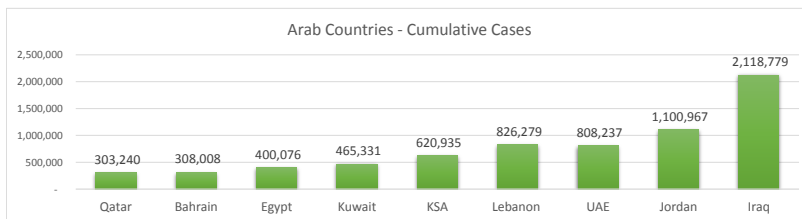

LEB | Covid - 19 Daily Situation Report
17-Jan-22

Total Cumulative confirmed cases	826,279	incl. 15427 Arrivals since 21.02.2020
New confirmed cases in the last 24 hours	6,109	incl. 162 Arrivals
Number of PCR Tests done in the last 24 hours	39,381	
Positivity Rate	15.5%	
Cumulative death cases	9,397	
Number of death cases in the last 24 hours	14	
Death Rate	1.1%	
Hospitalized Cases	732	incl. 378 in ICU
Recovered Cases	690,067	

Vaccine Updates

Cumulative Vaccinations (1st Dose)	2,531,605
Cumulative Vaccinations (2nd Dose)	2,038,192
Cumulative Vaccinations (3rd Dose)	383,308
Vaccinations given in the last 24 hours (1st Dose)	768
Vaccinations given in the last 24 hours (2nd Dose)	289
Vaccinations given in the last 24 hours (3rd Dose)	368

Covid-19 Worldwide Situation update	
Cumulative confirmed cases	329,218,946
Total death cases	5,559,385
Death Rate	2.5%
Recovered cases	267,889,985
Critical cases	96,031

References:
MoPH
Worldometers
FT Vaccine tracker