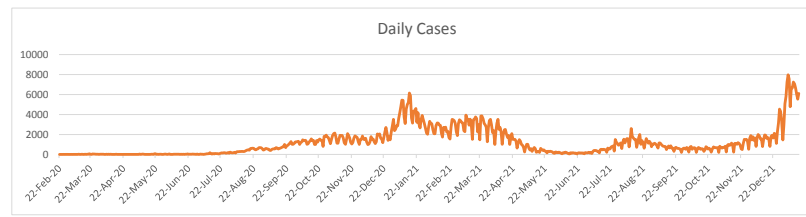

LEB | Covid - 19 Daily Situation Report
17-Jan-22

Total Cumulative confirmed cases	826,279	incl. 15427 Arrivals since 21.02.2020
New confirmed cases in the last 24 hours	6,109	incl. 162 Arrivals
Number of PCR Tests done in the last 24 hours	39,381	
Positivity Rate	15.5%	
Cumulative death cases	9,397	
Number of death cases in the last 24 hours	14	
Death Rate	1.1%	
Hospitalized Cases	732	incl. 378 in ICU
Recovered Cases	690,067	

Vaccine Updates

Cumulative Vaccinations (1st Dose)	2,531,605
Cumulative Vaccinations (2nd Dose)	2,038,192
Cumulative Vaccinations (3rd Dose)	383,308
Vaccinations given in the last 24 hours (1st Dose)	768
Vaccinations given in the last 24 hours (2nd Dose)	289
Vaccinations given in the last 24 hours (3rd Dose)	368

Covid-19 Worldwide Situation update	
Cumulative confirmed cases	329,218,946
Total death cases	5,559,385
Death Rate	2.5%
Recovered cases	267,889,985
Critical cases	96,031

References:
MoPH
Worldometers
FT Vaccine tracker