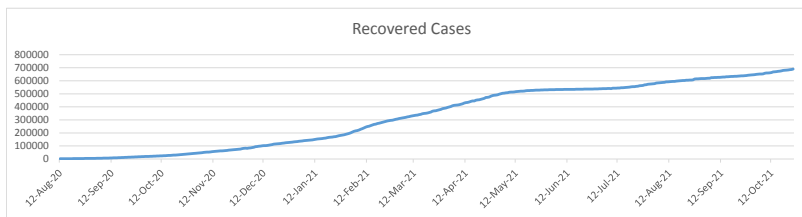

LEB | Covid - 19 Daily Situation Report
17-Jan-22

Total Cumulative confirmed cases	826,279	incl. 15427 Arrivals since 21.02.2020
New confirmed cases in the last 24 hours	6,109	incl. 162 Arrivals
Number of PCR Tests done in the last 24 hours	39,381	
Positivity Rate	15.5%	
Cumulative death cases	9,397	
Number of death cases in the last 24 hours	14	
Death Rate	1.1%	
Hospitalized Cases	732	incl. 378 in ICU
Recovered Cases	690,067	

Vaccine Updates

Cumulative Vaccinations (1st Dose)	2,531,605
Cumulative Vaccinations (2nd Dose)	2,038,192
Cumulative Vaccinations (3rd Dose)	383,308
Vaccinations given in the last 24 hours (1st Dose)	768
Vaccinations given in the last 24 hours (2nd Dose)	289
Vaccinations given in the last 24 hours (3rd Dose)	368

Covid-19 Worldwide Situation update	
Cumulative confirmed cases	329,218,946
Total death cases	5,559,385
Death Rate	2.5%
Recovered cases	267,889,985
Critical cases	96,031

References:
MoPH
Worldometers
FT Vaccine tracker