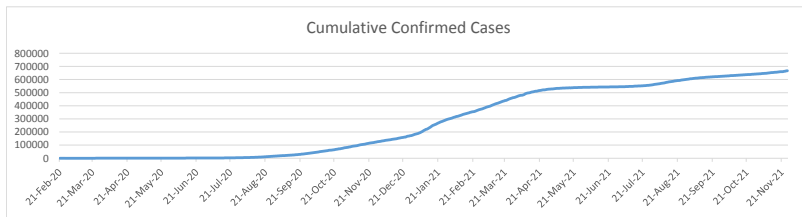

LEB | Covid - 19 Daily Situation Report
17-Jan-22

Total Cumulative confirmed cases	826,279	incl. 15427 Arrivals since 21.02.2020
New confirmed cases in the last 24 hours	6,109	incl. 162 Arrivals
Number of PCR Tests done in the last 24 hours	39,381	
Positivity Rate	15.5%	
Cumulative death cases	9,397	
Number of death cases in the last 24 hours	14	
Death Rate	1.1%	
Hospitalized Cases	732	incl. 378 in ICU
Recovered Cases	690,067	

Vaccine Updates

Cumulative Vaccinations (1st Dose)	2,531,605
Cumulative Vaccinations (2nd Dose)	2,038,192
Cumulative Vaccinations (3rd Dose)	383,308
Vaccinations given in the last 24 hours (1st Dose)	768
Vaccinations given in the last 24 hours (2nd Dose)	289
Vaccinations given in the last 24 hours (3rd Dose)	368

Covid-19 Worldwide Situation update	
Cumulative confirmed cases	329,218,946
Total death cases	5,559,385
Death Rate	2.5%
Recovered cases	267,889,985
Critical cases	96,031

References:
MoPH
Worldometers
FT Vaccine tracker