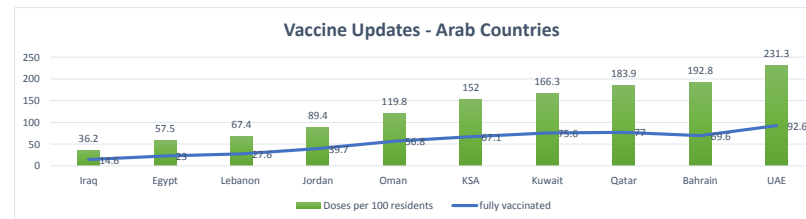

LEB | Covid - 19 Daily Situation Report
17-Jan-22

Total Cumulative confirmed cases	826,279	incl. 15427 Arrivals since 21.02.2020
New confirmed cases in the last 24 hours	6,109	incl. 162 Arrivals
Number of PCR Tests done in the last 24 hours	39,381	
Positivity Rate	15.5%	
Cumulative death cases	9,397	
Number of death cases in the last 24 hours	14	
Death Rate	1.1%	
Hospitalized Cases	732	incl. 378 in ICU
Recovered Cases	690,067	

Vaccine Updates

Cumulative Vaccinations (1st Dose)	2,531,605
Cumulative Vaccinations (2nd Dose)	2,038,192
Cumulative Vaccinations (3rd Dose)	383,308
Vaccinations given in the last 24 hours (1st Dose)	768
Vaccinations given in the last 24 hours (2nd Dose)	289
Vaccinations given in the last 24 hours (3rd Dose)	368