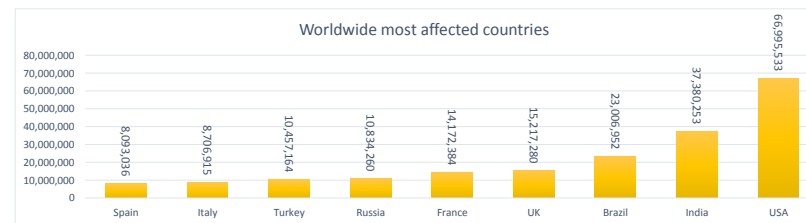

LEB | Covid - 19 Daily Situation Report
17-Jan-22

Total Cumulative confirmed cases	826,279	incl. 15427 Arrivals since 21.02.2020
New confirmed cases in the last 24 hours	6,109	incl. 162 Arrivals
Number of PCR Tests done in the last 24 hours	39,381	
Positivity Rate	15.5%	
Cumulative death cases	9,397	
Number of death cases in the last 24 hours	14	
Death Rate	1.1%	
Hospitalized Cases	732	incl. 378 in ICU
Recovered Cases	690,067	

Vaccine Updates

Cumulative Vaccinations (1st Dose)	2,531,605
Cumulative Vaccinations (2nd Dose)	2,038,192
Cumulative Vaccinations (3rd Dose)	383,308
Vaccinations given in the last 24 hours (1st Dose)	768
Vaccinations given in the last 24 hours (2nd Dose)	289
Vaccinations given in the last 24 hours (3rd Dose)	368

Covid-19 Worldwide Situation update	
Cumulative confirmed cases	329,218,946
Total death cases	5,559,385
Death Rate	2.5%
Recovered cases	267,889,985
Critical cases	96,031

References:
MoPH
Worldometers
FT Vaccine tracker