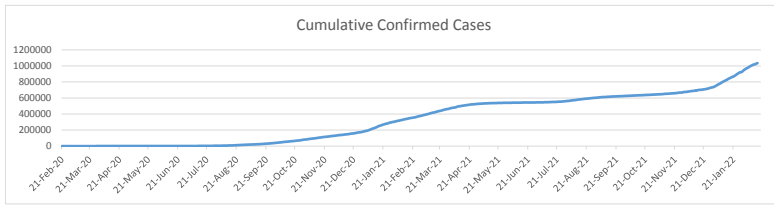

LEB | Covid - 19 Daily Situation Report
17-Feb-22

Total Cumulative confirmed cases	1,035,209	incl. 20658 Arrivals since 21.02.2020
New confirmed cases in the last 24 hours	5,211	incl. 130 Arrivals
Number of PCR Tests done in the last 24 hours	26,061	
Positivity Rate	20.0%	
Cumulative death cases	9,909	
Number of death cases in the last 24 hours	19	
Death Rate	1.0%	
Hopitalized Cases	735	incl. 348 in ICU
Recovered Cases	823,962	

Vaccine Updates

Cumulative Vaccinations (1st Dose)	2,625,084
Cumulative Vaccinations (2nd Dose)	2,241,752
Cumulative Vaccinations (3rd Dose)	499,662
Vaccinations given in the last 24 hours (1st Dose)	2,247
Vaccinations given in the last 24 hours (2nd Dose)	7,735
Vaccinations given in the last 24 hours (3rd Dose)	3,809

Covid-19 Worldwide Situation update	
Cumulative confirmed cases	419,322,164
Total death cases	5,873,899
Death Rate	2.5%
Recovered cases	342,827,121
Critical cases	85,155

References:
MoPH
Worldometers
FT Vaccine tracker