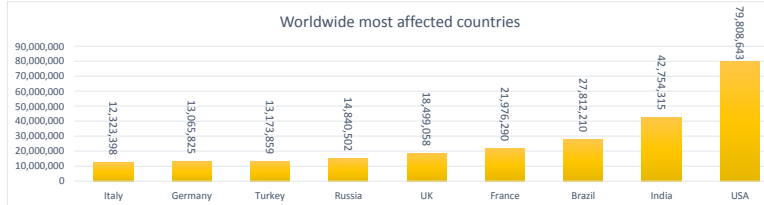

LEB | Covid - 19 Daily Situation Report
17-Feb-22

Total Cumulative confirmed cases	1,035,209	incl. 20658 Arrivals since 21.02.2020
New confirmed cases in the last 24 hours	5,211	incl. 130 Arrivals
Number of PCR Tests done in the last 24 hours	26,061	
Positivity Rate	20.0%	
Cumulative death cases	9,909	
Number of death cases in the last 24 hours	19	
Death Rate	1.0%	
Hopitalized Cases	735	incl. 348 in ICU
Recovered Cases	823,962	

Vaccine Updates

Cumulative Vaccinations (1st Dose)	2,625,084
Cumulative Vaccinations (2nd Dose)	2,241,752
Cumulative Vaccinations (3rd Dose)	499,662
Vaccinations given in the last 24 hours (1st Dose)	2,247
Vaccinations given in the last 24 hours (2nd Dose)	7,735
Vaccinations given in the last 24 hours (3rd Dose)	3,809

Covid-19 Worldwide Situation update	
Cumulative confirmed cases	419,322,164
Total death cases	5,873,899
Death Rate	2.5%
Recovered cases	342,827,121
Critical cases	85,155

References:
MoPH
Worldometers
FT Vaccine tracker