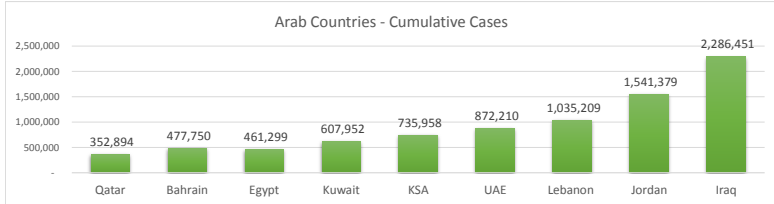

LEB | Covid - 19 Daily Situation Report
17-Feb-22

Total Cumulative confirmed cases	1,035,209	incl. 20658 Arrivals since 21.02.2020
New confirmed cases in the last 24 hours	5,211	incl. 130 Arrivals
Number of PCR Tests done in the last 24 hours	26,061	
Positivity Rate	20.0%	
Cumulative death cases	9,909	
Number of death cases in the last 24 hours	19	
Death Rate	1.0%	
Hopitalized Cases	735	incl. 348 in ICU
Recovered Cases	823,962	

Vaccine Updates

Cumulative Vaccinations (1st Dose)	2,625,084
Cumulative Vaccinations (2nd Dose)	2,241,752
Cumulative Vaccinations (3rd Dose)	499,662
Vaccinations given in the last 24 hours (1st Dose)	2,247
Vaccinations given in the last 24 hours (2nd Dose)	7,735
Vaccinations given in the last 24 hours (3rd Dose)	3,809

Covid-19 Worldwide Situation update	
Cumulative confirmed cases	419,322,164
Total death cases	5,873,899
Death Rate	2.5%
Recovered cases	342,827,121
Critical cases	85,155

References:
MoPH
Worldometers
FT Vaccine tracker