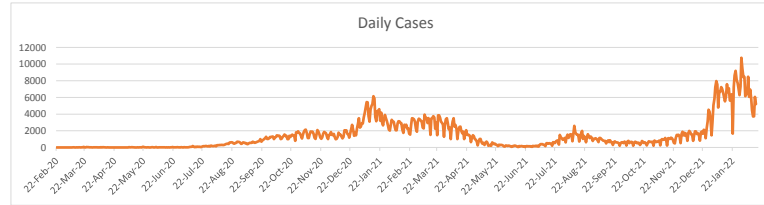

LEB | Covid - 19 Daily Situation Report
17-Feb-22

Total Cumulative confirmed cases	1,035,209	incl. 20658 Arrivals since 21.02.2020
New confirmed cases in the last 24 hours	5,211	incl. 130 Arrivals
Number of PCR Tests done in the last 24 hours	26,061	
Positivity Rate	20.0%	
Cumulative death cases	9,909	
Number of death cases in the last 24 hours	19	
Death Rate	1.0%	
Hopitalized Cases	735	incl. 348 in ICU
Recovered Cases	823,962	

Vaccine Updates

Cumulative Vaccinations (1st Dose)	2,625,084
Cumulative Vaccinations (2nd Dose)	2,241,752
Cumulative Vaccinations (3rd Dose)	499,662
Vaccinations given in the last 24 hours (1st Dose)	2,247
Vaccinations given in the last 24 hours (2nd Dose)	7,735
Vaccinations given in the last 24 hours (3rd Dose)	3,809

Covid-19 Worldwide Situation update	
Cumulative confirmed cases	419,322,164
Total death cases	5,873,899
Death Rate	2.5%
Recovered cases	342,827,121
Critical cases	85,155

References:
MoPH
Worldometers
FT Vaccine tracker