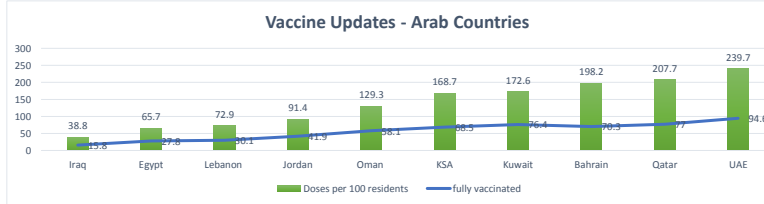

LEB | Covid - 19 Daily Situation Report
17-Feb-22

Total Cumulative confirmed cases	1,035,209	incl. 20658 Arrivals since 21.02.2020
New confirmed cases in the last 24 hours	5,211	incl. 130 Arrivals
Number of PCR Tests done in the last 24 hours	26,061	
Positivity Rate	20.0%	
Cumulative death cases	9,909	
Number of death cases in the last 24 hours	19	
Death Rate	1.0%	
Hopitalized Cases	735	incl. 348 in ICU
Recovered Cases	823,962	

Vaccine Updates

Cumulative Vaccinations (1st Dose)	2,625,084
Cumulative Vaccinations (2nd Dose)	2,241,752
Cumulative Vaccinations (3rd Dose)	499,662
Vaccinations given in the last 24 hours (1st Dose)	2,247
Vaccinations given in the last 24 hours (2nd Dose)	7,735
Vaccinations given in the last 24 hours (3rd Dose)	3,809