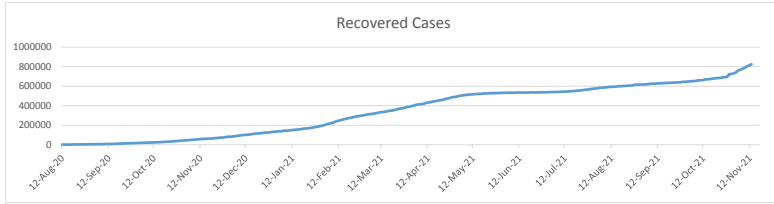

LEB | Covid - 19 Daily Situation Report
17-Feb-22

Total Cumulative confirmed cases	1,035,209	incl. 20658 Arrivals since 21.02.2020
New confirmed cases in the last 24 hours	5,211	incl. 130 Arrivals
Number of PCR Tests done in the last 24 hours	26,061	
Positivity Rate	20.0%	
Cumulative death cases	9,909	
Number of death cases in the last 24 hours	19	
Death Rate	1.0%	
Hopitalized Cases	735	incl. 348 in ICU
Recovered Cases	823,962	

Vaccine Updates

Cumulative Vaccinations (1st Dose)	2,625,084
Cumulative Vaccinations (2nd Dose)	2,241,752
Cumulative Vaccinations (3rd Dose)	499,662
Vaccinations given in the last 24 hours (1st Dose)	2,247
Vaccinations given in the last 24 hours (2nd Dose)	7,735
Vaccinations given in the last 24 hours (3rd Dose)	3,809

Covid-19 Worldwide Situation update	
Cumulative confirmed cases	419,322,164
Total death cases	5,873,899
Death Rate	2.5%
Recovered cases	342,827,121
Critical cases	85,155

References:
MoPH
Worldometers
FT Vaccine tracker