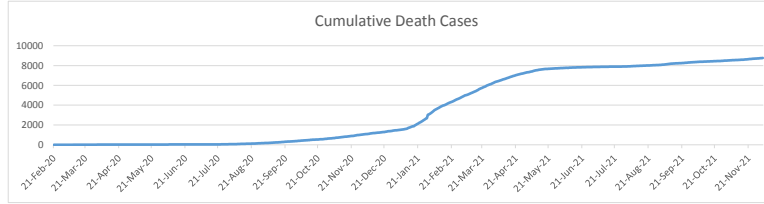

LEB | Covid - 19 Daily Situation Report
17-Feb-22

Total Cumulative confirmed cases	1,035,209	incl. 20658 Arrivals since 21.02.2020
New confirmed cases in the last 24 hours	5,211	incl. 130 Arrivals
Number of PCR Tests done in the last 24 hours	26,061	
Positivity Rate	20.0%	
Cumulative death cases	9,909	
Number of death cases in the last 24 hours	19	
Death Rate	1.0%	
Hopitalized Cases	735	incl. 348 in ICU
Recovered Cases	823,962	

Vaccine Updates

Cumulative Vaccinations (1st Dose)	2,625,084
Cumulative Vaccinations (2nd Dose)	2,241,752
Cumulative Vaccinations (3rd Dose)	499,662
Vaccinations given in the last 24 hours (1st Dose)	2,247
Vaccinations given in the last 24 hours (2nd Dose)	7,735
Vaccinations given in the last 24 hours (3rd Dose)	3,809

Covid-19 Worldwide Situation update	
Cumulative confirmed cases	419,322,164
Total death cases	5,873,899
Death Rate	2.5%
Recovered cases	342,827,121
Critical cases	85,155

References:
MoPH
Worldometers
FT Vaccine tracker