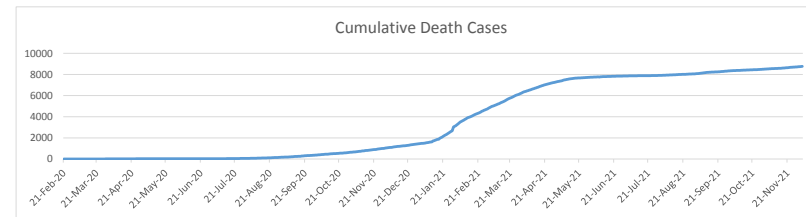

**LEB | Covid - 19 Daily Situation Report**  
17-Dec-21

|   |         |                                       |
|---|---------|---------------------------------------|
| Total Cumulative confirmed cases              | 697,774 | incl. 10238 Arrivals since 21.02.2020 |
| New confirmed cases in the last 24 hours      | 1,606   | incl. 26 Arrivals                     |
| Number of PCR Tests done in the last 24 hours | 24,521  |                                       |
| Positivity Rate                               | 6.5%    |                                       |
| Cumulative death cases                        | 8,912   |                                       |
| Number of death cases in the last 24 hours    | 12      |                                       |
| Death Rate                                    | 1.3%    |                                       |
| Hospitalized Cases                            | 610     | incl. 288 in ICU                      |
| Recovered Cases                               | 646,262 |                                       |

**Vaccine Updates**

|  |           |
|--|-----------|
| Cumulative Vaccinations (1st Dose)                 | 2,247,486 |
| Cumulative Vaccinations (2nd Dose)                 | 1,889,816 |
| Cumulative Vaccinations (3rd Dose)                 | 240,618   |
| Vaccinations given in the last 24 hours (1st Dose) | 14,741    |
| Vaccinations given in the last 24 hours (2nd Dose) | 5,790     |
| Vaccinations given in the last 24 hours (3rd Dose) | 7,412     |

| Covid-19 Worldwide Situation update |             |
|-------------------------------------|-------------|
| Cumulative confirmed cases          | 273,692,928 |
| Total death cases                   | 5,357,677   |
| Death Rate                          | 2.5%        |
| Recovered cases                     | 245,756,572 |
| Critical cases                      | 89,190      |