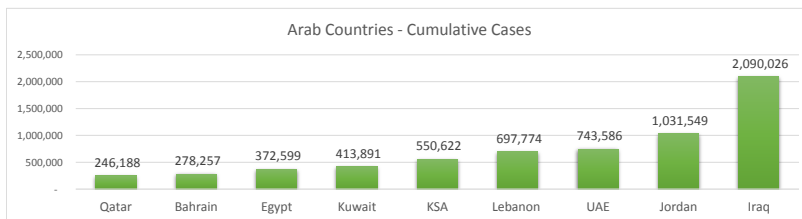

**LEB | Covid - 19 Daily Situation Report**  
17-Dec-21

|   |         |                                       |
|---|---------|---------------------------------------|
| Total Cumulative confirmed cases              | 697,774 | incl. 10238 Arrivals since 21.02.2020 |
| New confirmed cases in the last 24 hours      | 1,606   | incl. 26 Arrivals                     |
| Number of PCR Tests done in the last 24 hours | 24,521  |                                       |
| Positivity Rate                               | 6.5%    |                                       |
| Cumulative death cases                        | 8,912   |                                       |
| Number of death cases in the last 24 hours    | 12      |                                       |
| Death Rate                                    | 1.3%    |                                       |
| Hospitalized Cases                            | 610     | incl. 288 in ICU                      |
| Recovered Cases                               | 646,262 |                                       |

**Vaccine Updates**

|  |           |
|--|-----------|
| Cumulative Vaccinations (1st Dose)                 | 2,247,486 |
| Cumulative Vaccinations (2nd Dose)                 | 1,889,816 |
| Cumulative Vaccinations (3rd Dose)                 | 240,618   |
| Vaccinations given in the last 24 hours (1st Dose) | 14,741    |
| Vaccinations given in the last 24 hours (2nd Dose) | 5,790     |
| Vaccinations given in the last 24 hours (3rd Dose) | 7,412     |

| Covid-19 Worldwide Situation update |             |
|-------------------------------------|-------------|
| Cumulative confirmed cases          | 273,692,928 |
| Total death cases                   | 5,357,677   |
| Death Rate                          | 2.5%        |
| Recovered cases                     | 245,756,572 |
| Critical cases                      | 89,190      |