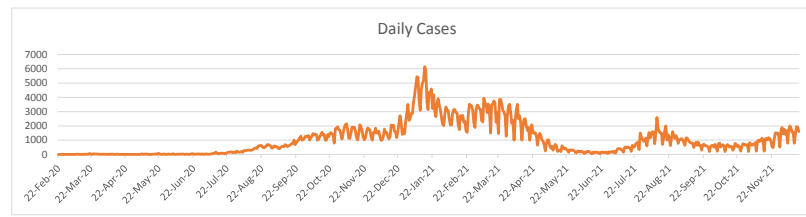

**LEB | Covid - 19 Daily Situation Report**  
17-Dec-21

|   |         |                                       |
|---|---------|---------------------------------------|
| Total Cumulative confirmed cases              | 697,774 | incl. 10238 Arrivals since 21.02.2020 |
| New confirmed cases in the last 24 hours      | 1,606   | incl. 26 Arrivals                     |
| Number of PCR Tests done in the last 24 hours | 24,521  |                                       |
| Positivity Rate                               | 6.5%    |                                       |
| Cumulative death cases                        | 8,912   |                                       |
| Number of death cases in the last 24 hours    | 12      |                                       |
| Death Rate                                    | 1.3%    |                                       |
| Hospitalized Cases                            | 610     | incl. 288 in ICU                      |
| Recovered Cases                               | 646,262 |                                       |

**Vaccine Updates**

|  |           |
|--|-----------|
| Cumulative Vaccinations (1st Dose)                 | 2,247,486 |
| Cumulative Vaccinations (2nd Dose)                 | 1,889,816 |
| Cumulative Vaccinations (3rd Dose)                 | 240,618   |
| Vaccinations given in the last 24 hours (1st Dose) | 14,741    |
| Vaccinations given in the last 24 hours (2nd Dose) | 5,790     |
| Vaccinations given in the last 24 hours (3rd Dose) | 7,412     |

| Covid-19 Worldwide Situation update |             |
|-------------------------------------|-------------|
| Cumulative confirmed cases          | 273,692,928 |
| Total death cases                   | 5,357,677   |
| Death Rate                          | 2.5%        |
| Recovered cases                     | 245,756,572 |
| Critical cases                      | 89,190      |