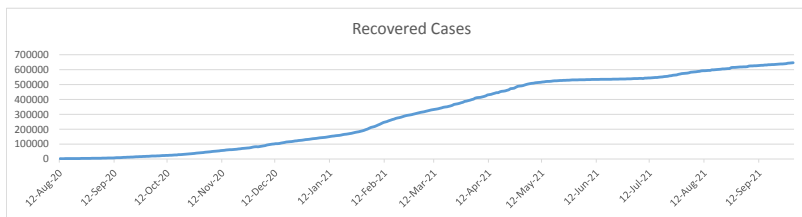

**LEB | Covid - 19 Daily Situation Report**  
17-Dec-21

|   |         |                                       |
|---|---------|---------------------------------------|
| Total Cumulative confirmed cases              | 697,774 | incl. 10238 Arrivals since 21.02.2020 |
| New confirmed cases in the last 24 hours      | 1,606   | incl. 26 Arrivals                     |
| Number of PCR Tests done in the last 24 hours | 24,521  |                                       |
| Positivity Rate                               | 6.5%    |                                       |
| Cumulative death cases                        | 8,912   |                                       |
| Number of death cases in the last 24 hours    | 12      |                                       |
| Death Rate                                    | 1.3%    |                                       |
| Hospitalized Cases                            | 610     | incl. 288 in ICU                      |
| Recovered Cases                               | 646,262 |                                       |

**Vaccine Updates**

|  |           |
|--|-----------|
| Cumulative Vaccinations (1st Dose)                 | 2,247,486 |
| Cumulative Vaccinations (2nd Dose)                 | 1,889,816 |
| Cumulative Vaccinations (3rd Dose)                 | 240,618   |
| Vaccinations given in the last 24 hours (1st Dose) | 14,741    |
| Vaccinations given in the last 24 hours (2nd Dose) | 5,790     |
| Vaccinations given in the last 24 hours (3rd Dose) | 7,412     |

| Covid-19 Worldwide Situation update |             |
|-------------------------------------|-------------|
| Cumulative confirmed cases          | 273,692,928 |
| Total death cases                   | 5,357,677   |
| Death Rate                          | 2.5%        |
| Recovered cases                     | 245,756,572 |
| Critical cases                      | 89,190      |