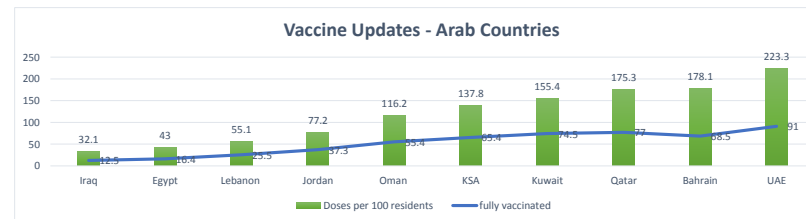

**LEB | Covid - 19 Daily Situation Report**  
17-Dec-21

|   |         |                                       |
|---|---------|---------------------------------------|
| Total Cumulative confirmed cases              | 697,774 | incl. 10238 Arrivals since 21.02.2020 |
| New confirmed cases in the last 24 hours      | 1,606   | incl. 26 Arrivals                     |
| Number of PCR Tests done in the last 24 hours | 24,521  |                                       |
| Positivity Rate                               | 6.5%    |                                       |
| Cumulative death cases                        | 8,912   |                                       |
| Number of death cases in the last 24 hours    | 12      |                                       |
| Death Rate                                    | 1.3%    |                                       |
| Hospitalized Cases                            | 610     | incl. 288 in ICU                      |
| Recovered Cases                               | 646,262 |                                       |

**Vaccine Updates**

|  |           |
|--|-----------|
| Cumulative Vaccinations (1st Dose)                 | 2,247,486 |
| Cumulative Vaccinations (2nd Dose)                 | 1,889,816 |
| Cumulative Vaccinations (3rd Dose)                 | 240,618   |
| Vaccinations given in the last 24 hours (1st Dose) | 14,741    |
| Vaccinations given in the last 24 hours (2nd Dose) | 5,790     |
| Vaccinations given in the last 24 hours (3rd Dose) | 7,412     |