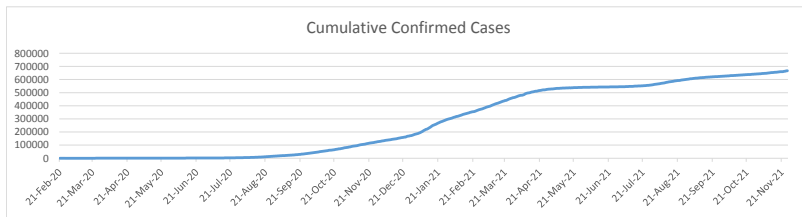

**LEB | Covid - 19 Daily Situation Report**  
17-Dec-21

|   |         |                                       |
|---|---------|---------------------------------------|
| Total Cumulative confirmed cases              | 697,774 | incl. 10238 Arrivals since 21.02.2020 |
| New confirmed cases in the last 24 hours      | 1,606   | incl. 26 Arrivals                     |
| Number of PCR Tests done in the last 24 hours | 24,521  |                                       |
| Positivity Rate                               | 6.5%    |                                       |
| Cumulative death cases                        | 8,912   |                                       |
| Number of death cases in the last 24 hours    | 12      |                                       |
| Death Rate                                    | 1.3%    |                                       |
| Hospitalized Cases                            | 610     | incl. 288 in ICU                      |
| Recovered Cases                               | 646,262 |                                       |

**Vaccine Updates**

|  |           |
|--|-----------|
| Cumulative Vaccinations (1st Dose)                 | 2,247,486 |
| Cumulative Vaccinations (2nd Dose)                 | 1,889,816 |
| Cumulative Vaccinations (3rd Dose)                 | 240,618   |
| Vaccinations given in the last 24 hours (1st Dose) | 14,741    |
| Vaccinations given in the last 24 hours (2nd Dose) | 5,790     |
| Vaccinations given in the last 24 hours (3rd Dose) | 7,412     |

| Covid-19 Worldwide Situation update |             |
|-------------------------------------|-------------|
| Cumulative confirmed cases          | 273,692,928 |
| Total death cases                   | 5,357,677   |
| Death Rate                          | 2.5%        |
| Recovered cases                     | 245,756,572 |
| Critical cases                      | 89,190      |