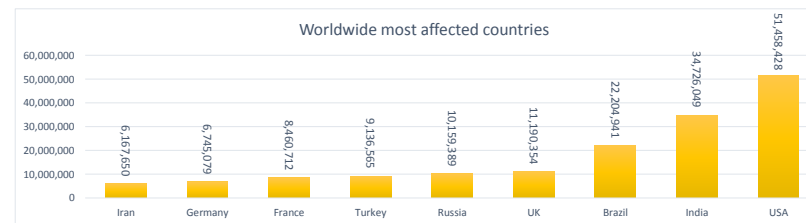

**LEB | Covid - 19 Daily Situation Report**  
17-Dec-21

|   |         |                                       |
|---|---------|---------------------------------------|
| Total Cumulative confirmed cases              | 697,774 | incl. 10238 Arrivals since 21.02.2020 |
| New confirmed cases in the last 24 hours      | 1,606   | incl. 26 Arrivals                     |
| Number of PCR Tests done in the last 24 hours | 24,521  |                                       |
| Positivity Rate                               | 6.5%    |                                       |
| Cumulative death cases                        | 8,912   |                                       |
| Number of death cases in the last 24 hours    | 12      |                                       |
| Death Rate                                    | 1.3%    |                                       |
| Hospitalized Cases                            | 610     | incl. 288 in ICU                      |
| Recovered Cases                               | 646,262 |                                       |

**Vaccine Updates**

|  |           |
|--|-----------|
| Cumulative Vaccinations (1st Dose)                 | 2,247,486 |
| Cumulative Vaccinations (2nd Dose)                 | 1,889,816 |
| Cumulative Vaccinations (3rd Dose)                 | 240,618   |
| Vaccinations given in the last 24 hours (1st Dose) | 14,741    |
| Vaccinations given in the last 24 hours (2nd Dose) | 5,790     |
| Vaccinations given in the last 24 hours (3rd Dose) | 7,412     |

| Covid-19 Worldwide Situation update |             |
|-------------------------------------|-------------|
| Cumulative confirmed cases          | 273,692,928 |
| Total death cases                   | 5,357,677   |
| Death Rate                          | 2.5%        |
| Recovered cases                     | 245,756,572 |
| Critical cases                      | 89,190      |